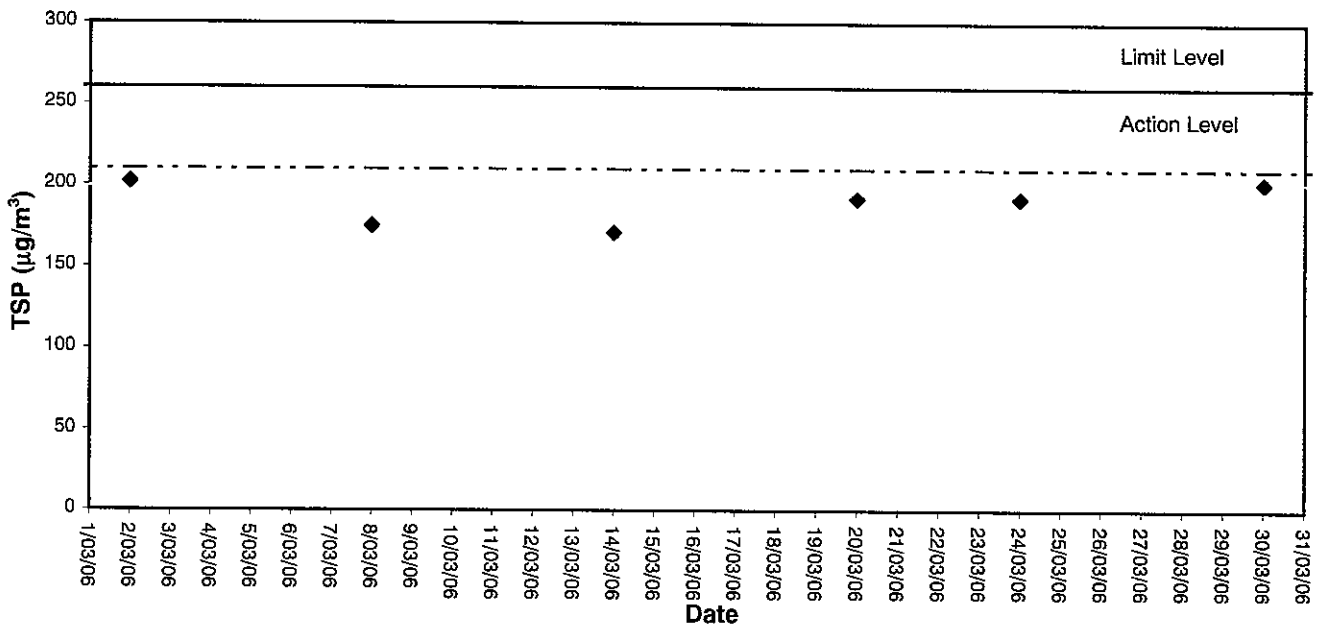

1-hour TSP level at AA1 (Outside CEDD Site Office)

1-hour TSP level at AA2 (Site Egress)

24-hour TSP level at AA1 (Outside CEDD Site Office)

24-hour TSP level at AA2 (Site Egress)