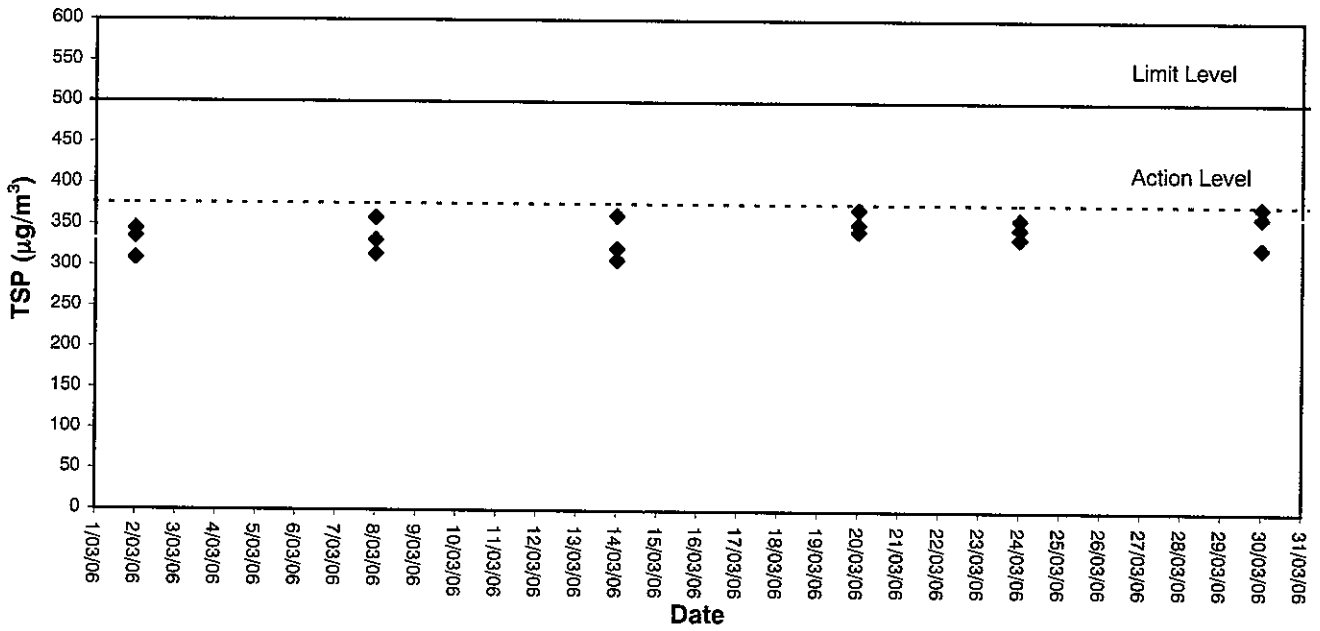

1-hour TSP level at AA1 (Outside CEDD Site Office)

1-hour TSP level at AA2 (Site Egress)

24-hour TSP level at AA1 (Outside CEDD Site Office)

24-hour TSP level at AA2 (Site Egress)