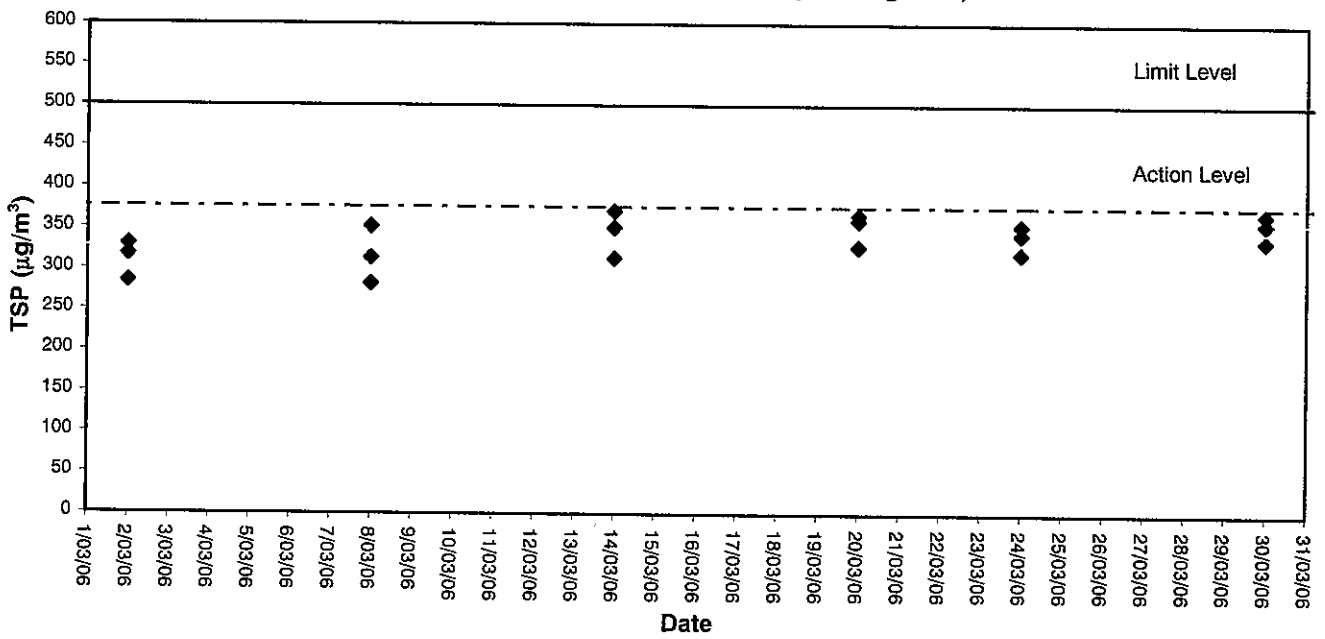

1-hour TSP level at AA1 (Outside CEDD Site Office)

1-hour TSP level at AA2 (Site Egress)

24-hour TSP level at AA1 (Outside CEDD Site Office)

24-hour TSP level at AA2 (Site Egress)