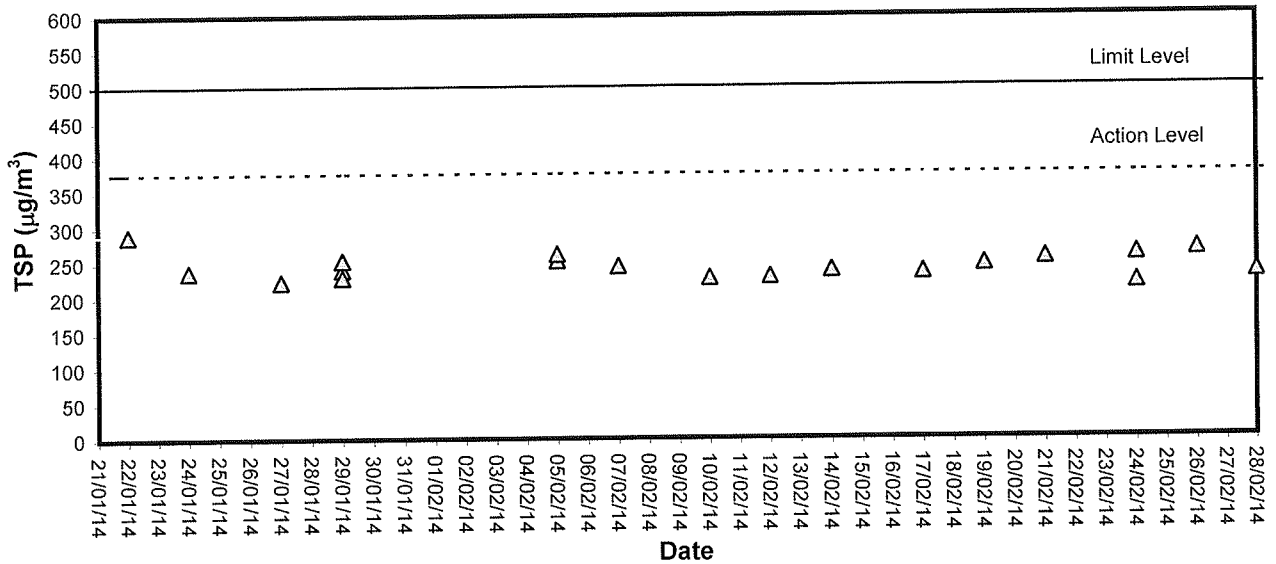

1-hour TSP level at TKO-A1

1-hour TSP level at TKO-A2a

### 24-hour TSP level at TKO-A1

### 24-hour TSP level at TKO-A2a