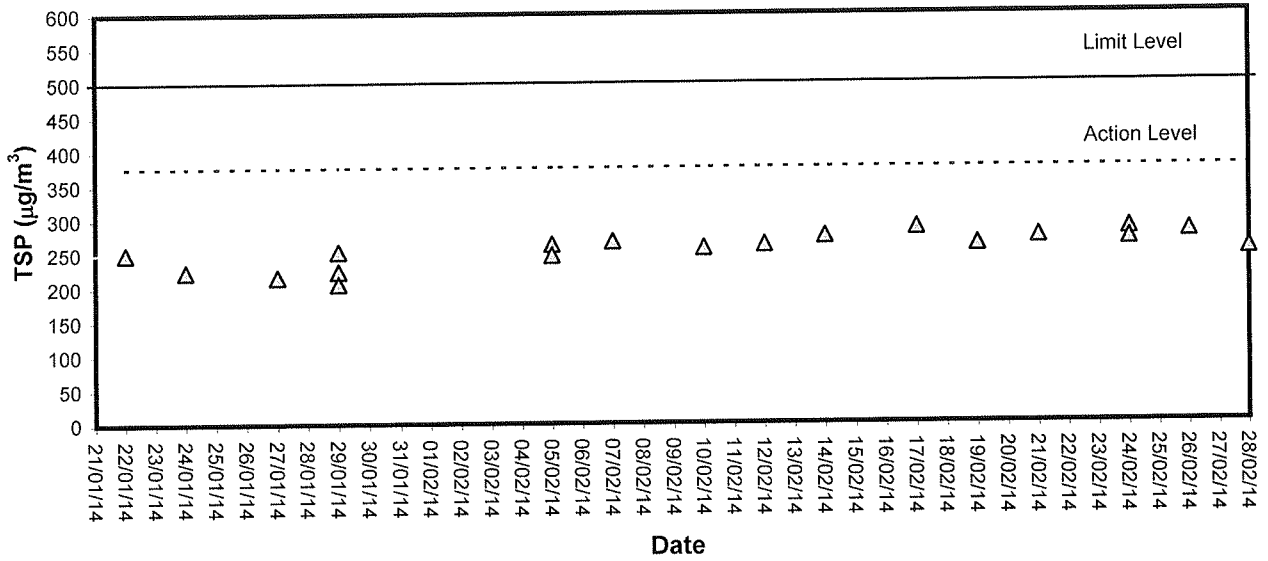

1-hour TSP level at TKO-A1

1-hour TSP level at TKO-A2a

### 24-hour TSP level at TKO-A1

### 24-hour TSP level at TKO-A2a