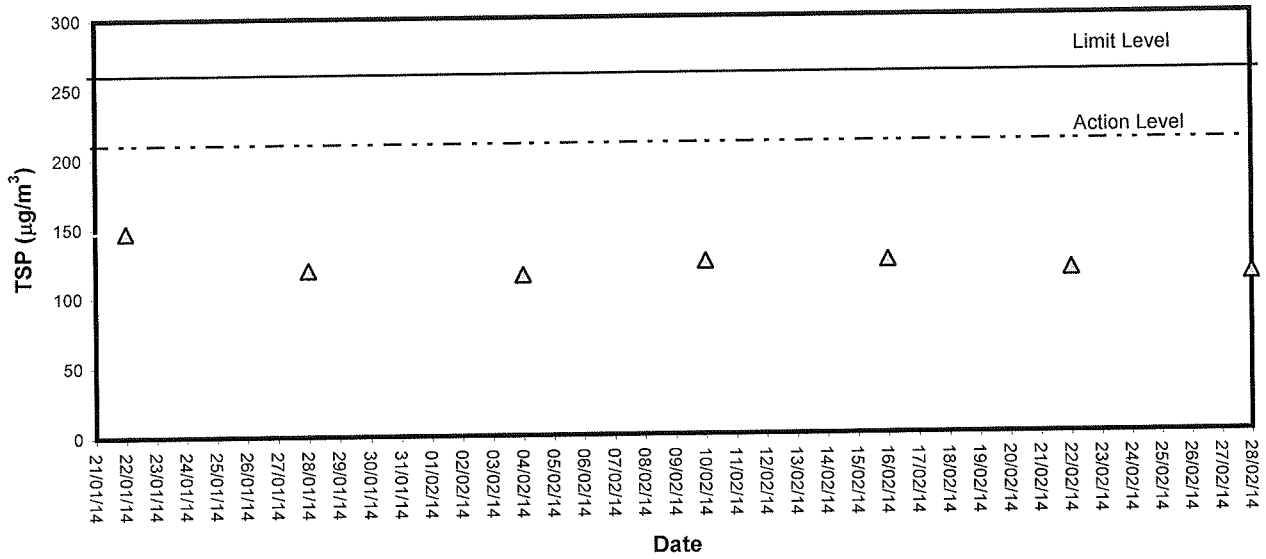

1-hour TSP level at TKO-A1

1-hour TSP level at TKO-A2a

### 24-hour TSP level at TKO-A1

### 24-hour TSP level at TKO-A2a