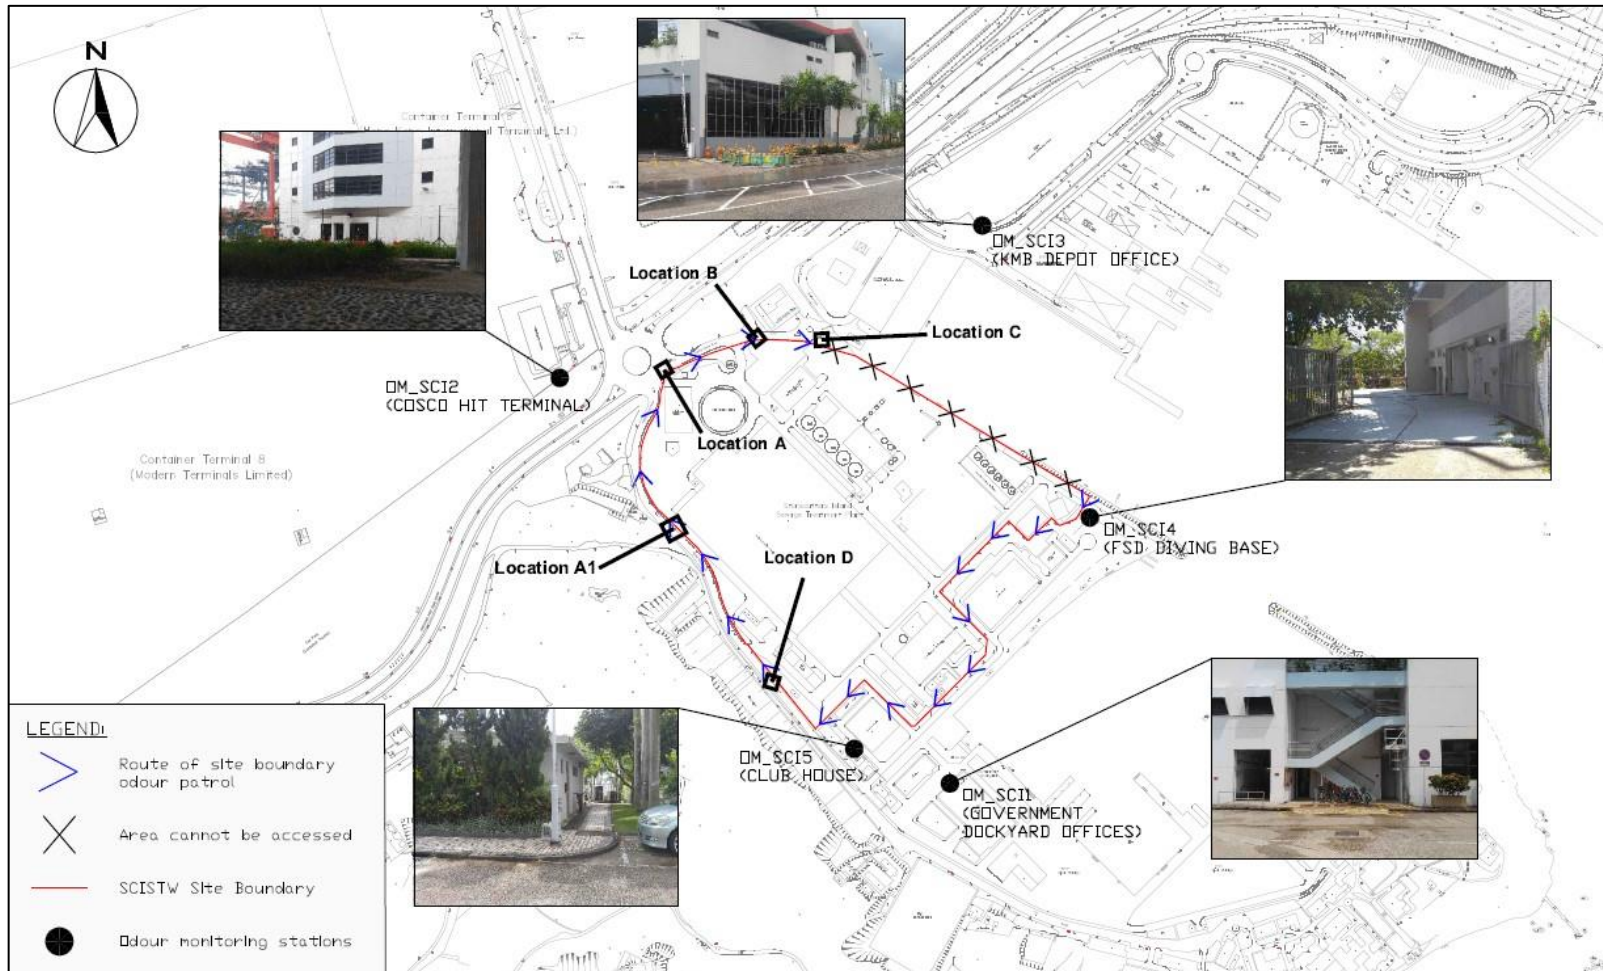

### **Odour Patrol Monitoring Locations**

North Point PTW

Wan Chai East PTW

# Odour Monitoring Report for Harbour Area Treatment Scheme Stage 2A (Operational Phase) (January 2022)

Central PTW

Western Wholesale Food Market

### Sandy Bay PTW

Cyberport PTW

Wah Fu PTW

Aberdeen PTW

Ap Lei Chau PTW

**Odour Monitoring Report for Harbour Area Treatment Scheme Stage 2A (Operational Phase) (January 2022)**

**SCISTW**