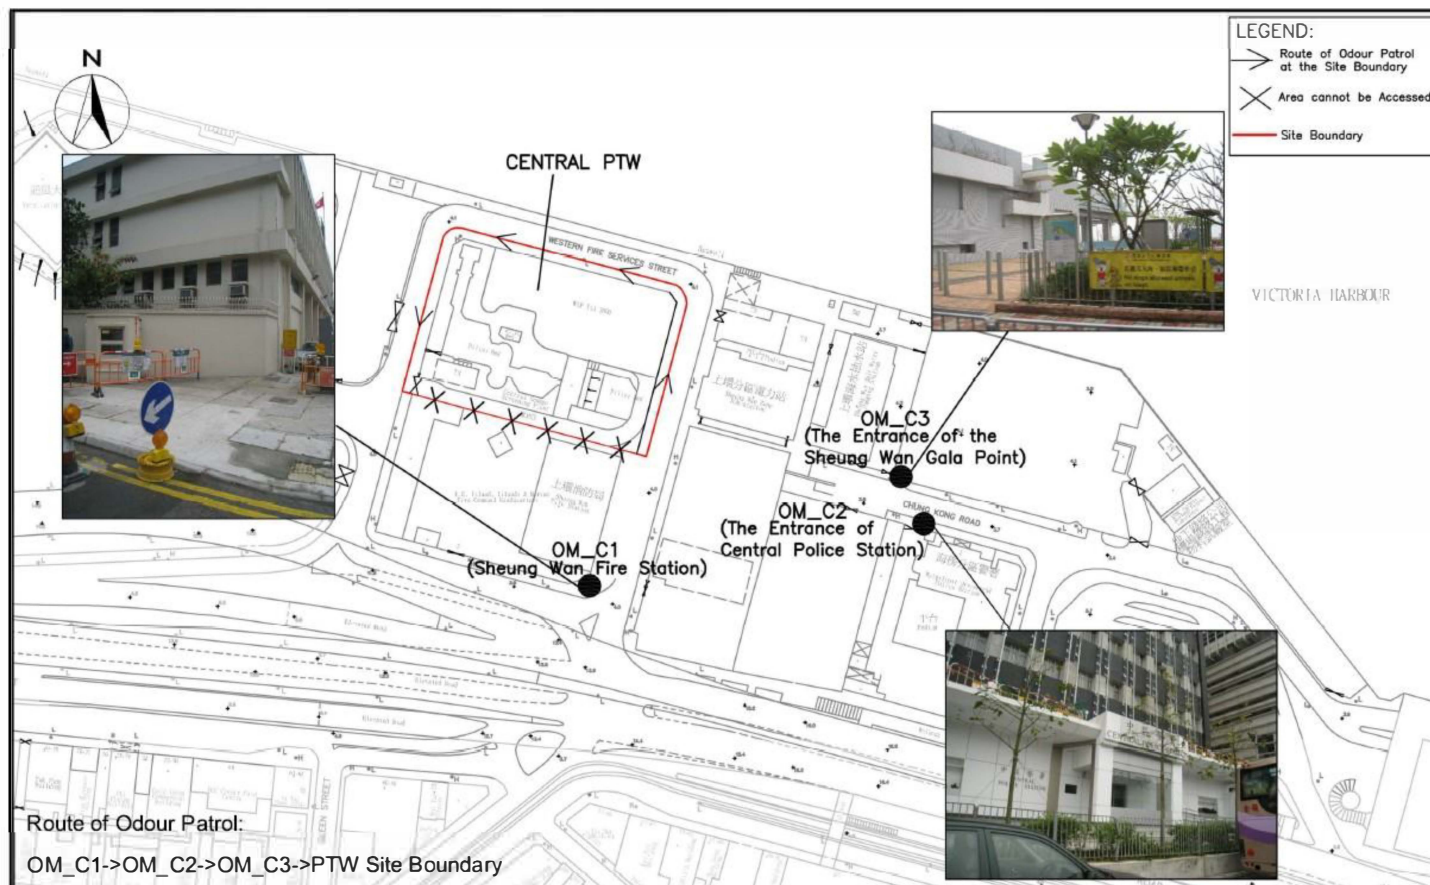

### **Odour Patrol Monitoring Locations**

North Point PTW

Wan Chai East PTW

# Odour Monitoring Report for Harbour Area Treatment Scheme Stage 2A (Operational Phase) (January 2022)

Central PTW

Western Wholesale Food Market