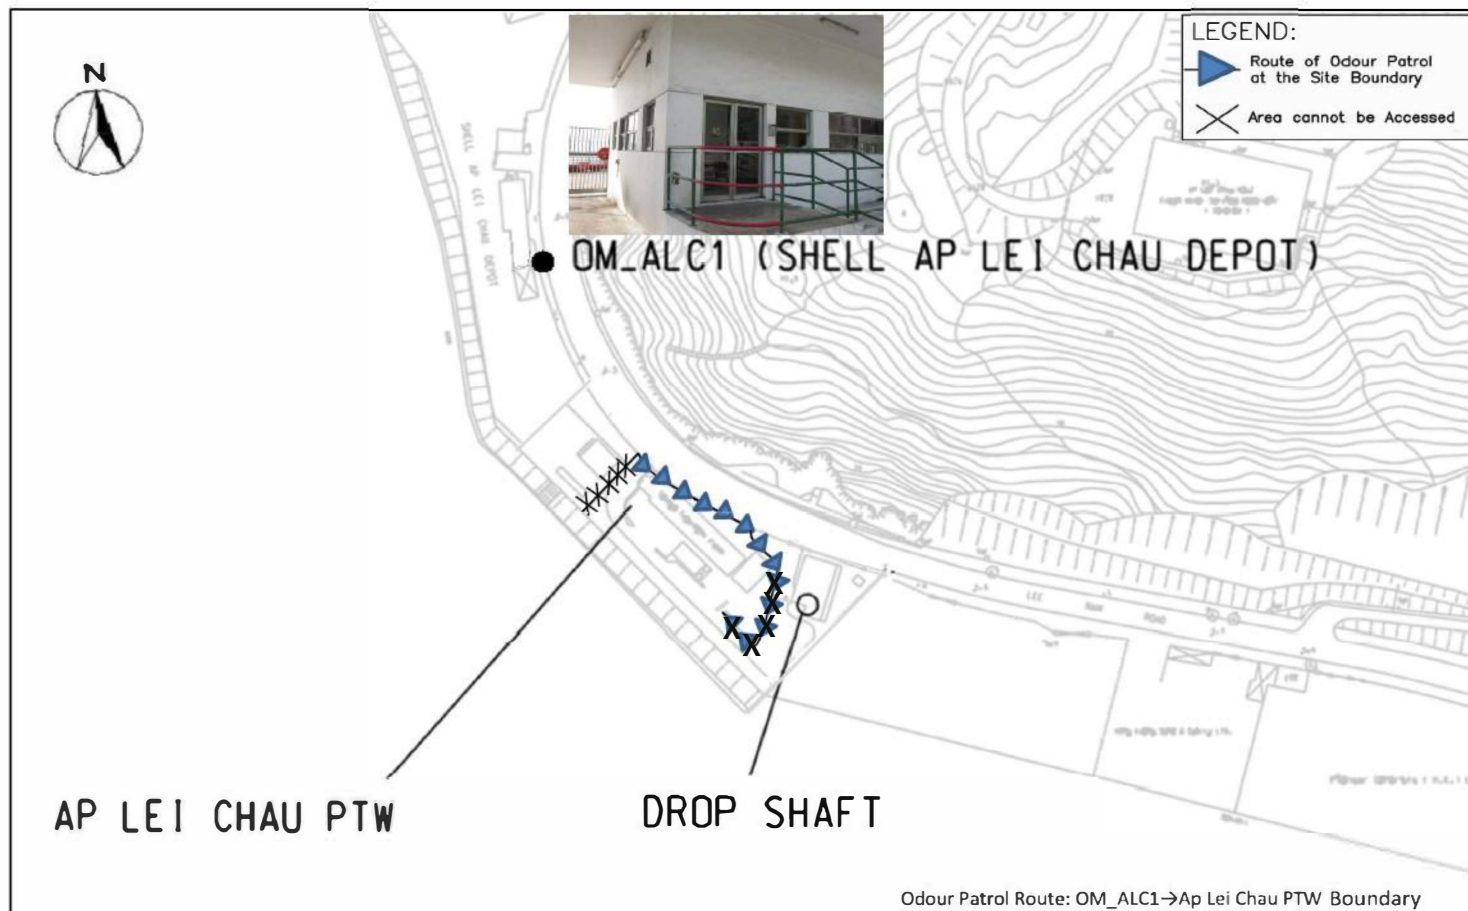

### **Odour Patrol Monitoring Locations**

North Point PTW

Wan Chai East PTW

# Odour Monitoring Report for Harbour Area Treatment Scheme Stage 2A (Operational Phase) (January 2022)

Central PTW

Western Wholesale Food Market

### Sandy Bay PTW

Cyberport PTW

Wah Fu PTW

Aberdeen PTW

Ap Lei Chau PTW

**Odour Monitoring Report for Harbour Area Treatment Scheme Stage 2A (Operational Phase) (January 2022)**

**SCISTW**