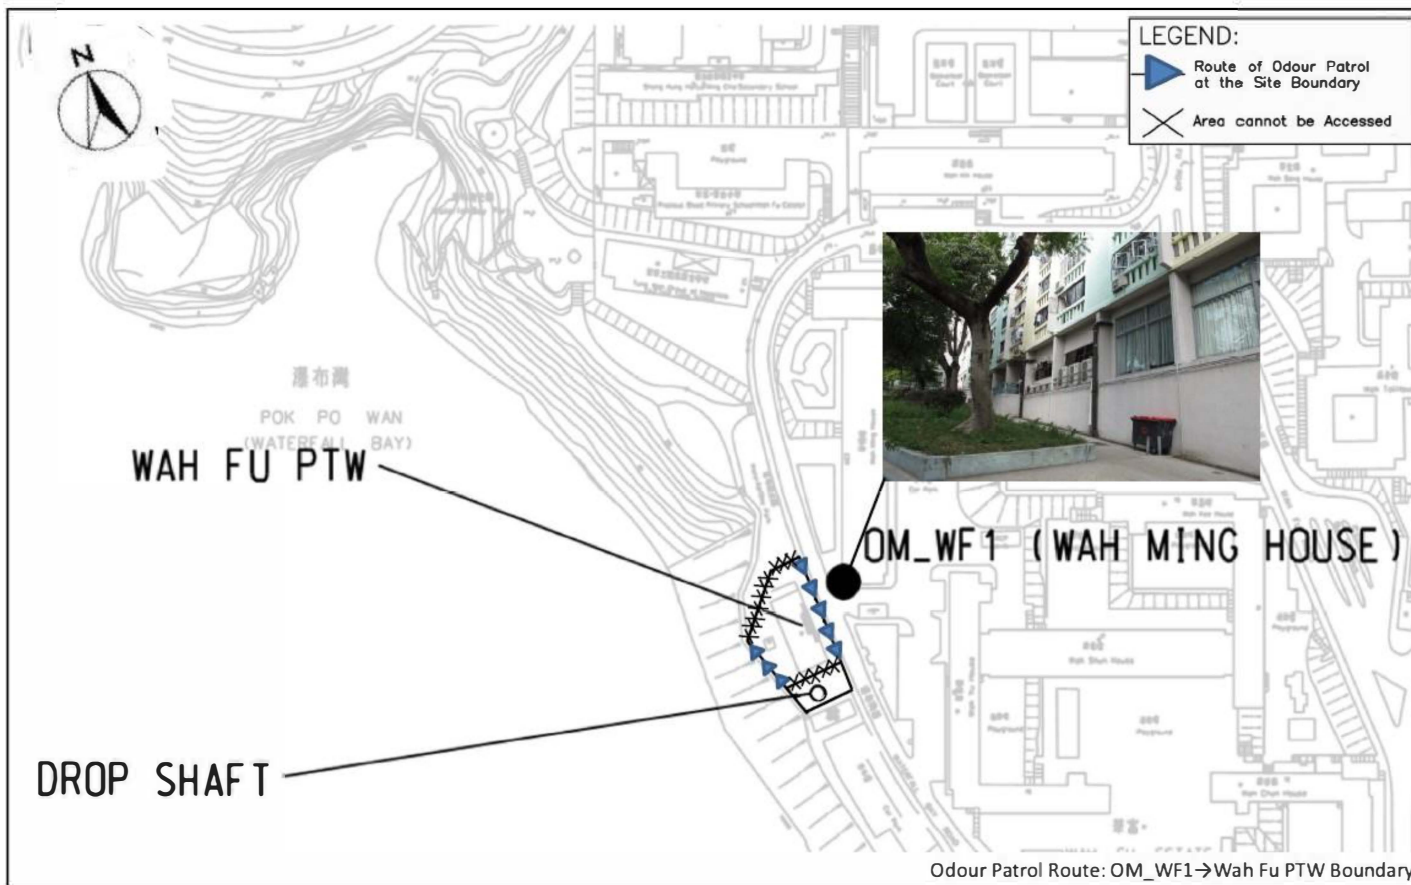

### **Odour Patrol Monitoring Locations**

North Point PTW

Wan Chai East PTW

# Odour Monitoring Report for Harbour Area Treatment Scheme Stage 2A (Operational Phase) (January 2022)

Central PTW

Western Wholesale Food Market

### Sandy Bay PTW

Cyberport PTW

Wah Fu PTW

Aberdeen PTW

Ap Lei Chau PTW

**Odour Monitoring Report for Harbour Area Treatment Scheme Stage 2A (Operational Phase) (January 2022)**

**SCISTW**