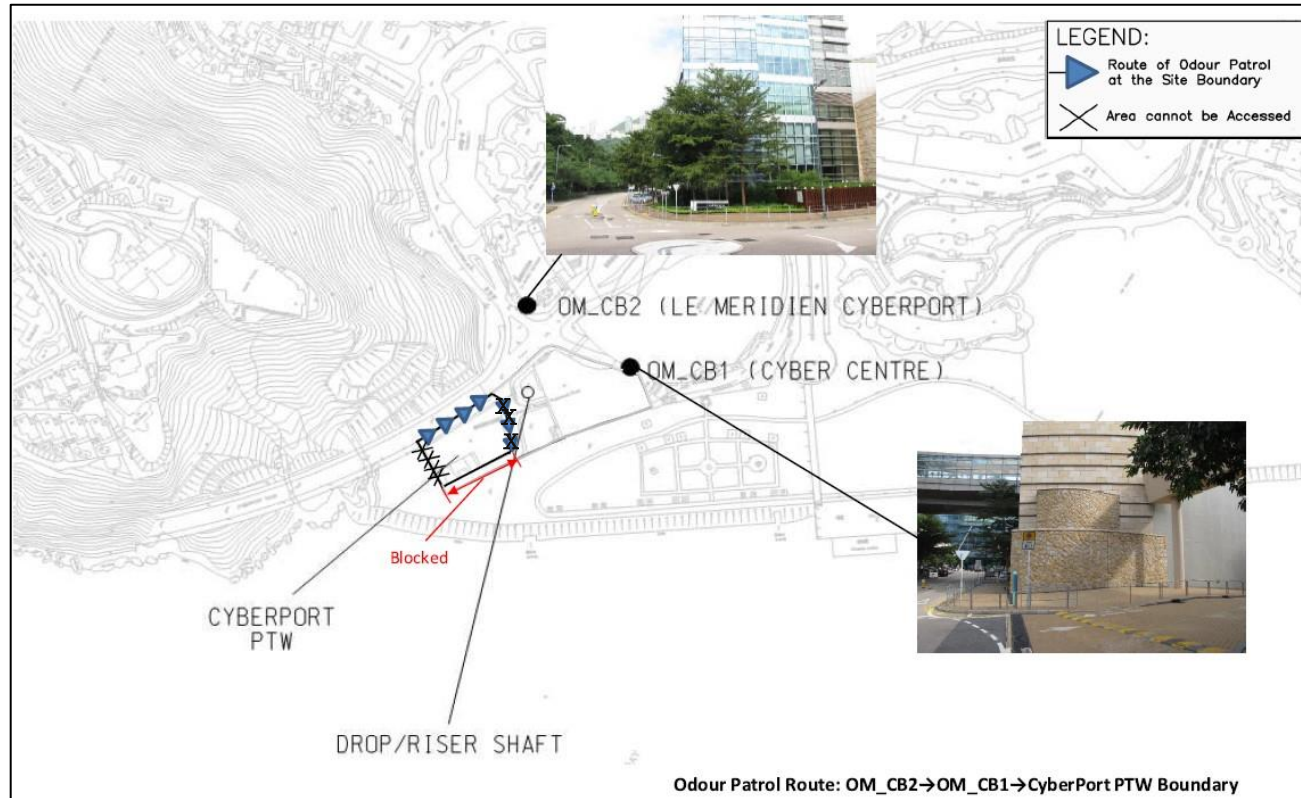

### **Odour Patrol Monitoring Locations**

North Point PTW

Wan Chai East PTW

# Odour Monitoring Report for Harbour Area Treatment Scheme Stage 2A (Operational Phase) (January 2022)

Central PTW

Western Wholesale Food Market

### Sandy Bay PTW

Cyberport PTW

Wah Fu PTW

Aberdeen PTW

Ap Lei Chau PTW

**Odour Monitoring Report for Harbour Area Treatment Scheme Stage 2A (Operational Phase) (January 2022)**

**SCISTW**