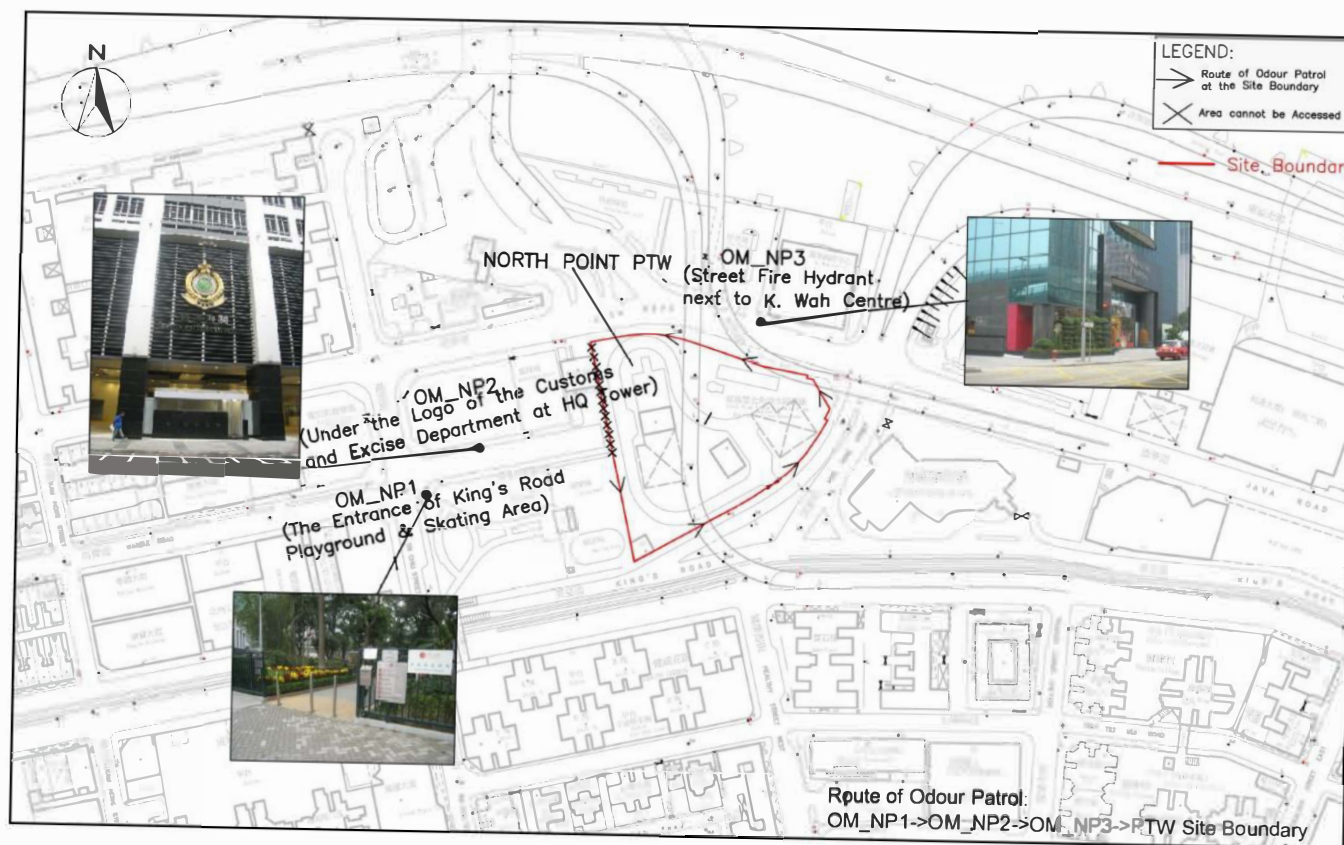

## **Appendix A**

### **Odour Patrol Monitoring Locations**

North Point PTW

Wan Chai East PTW

# Odour Monitoring Report for Harbour Area Treatment Scheme Stage 2A (Operational Phase) (January 2022)

Central PTW

Western Wholesale Food Market