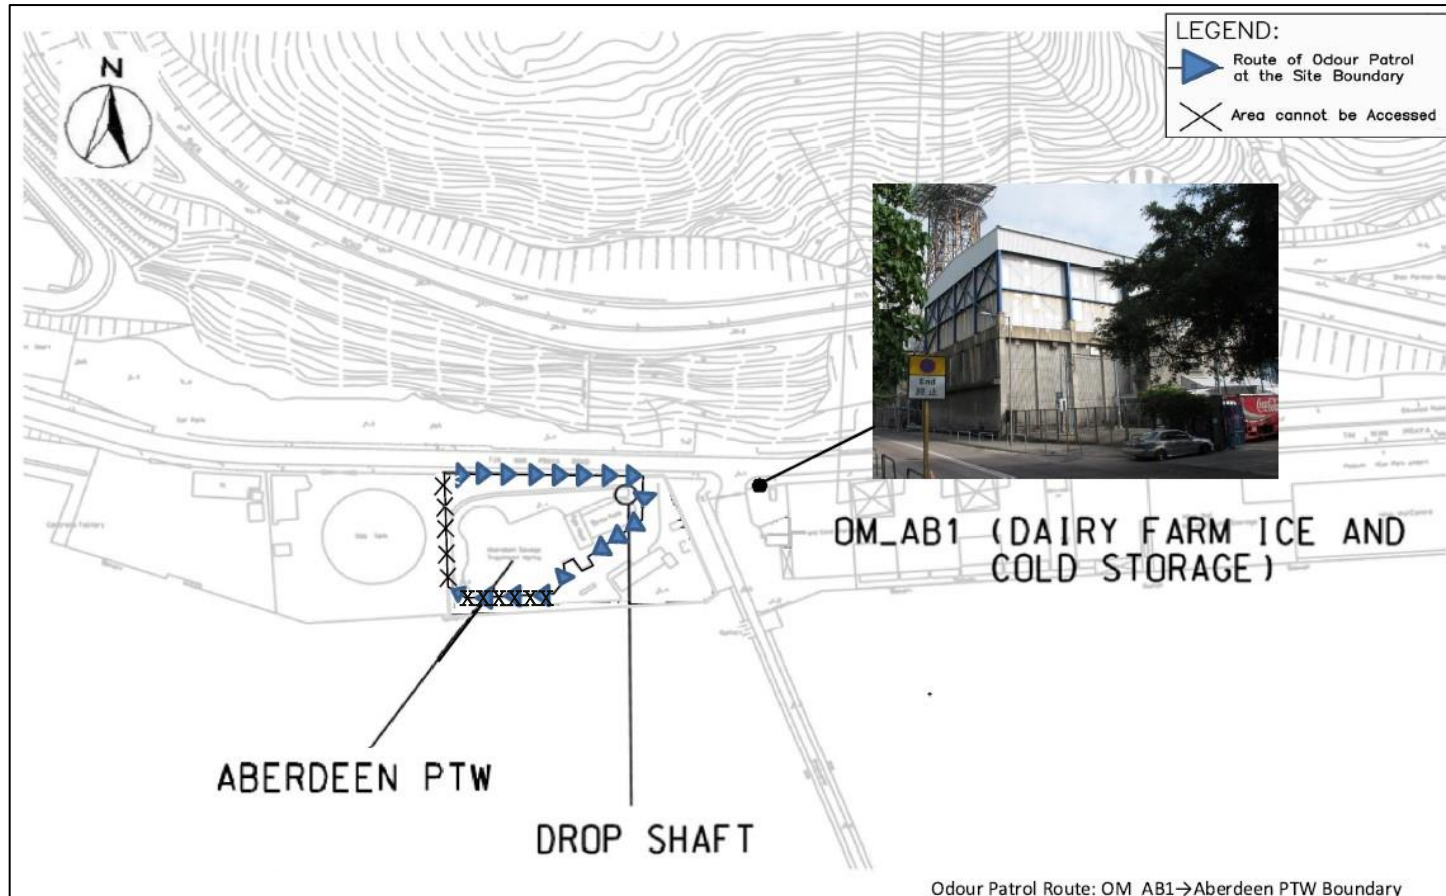

### **Odour Patrol Monitoring Locations**

North Point PTW

Wan Chai East PTW

### Sandy Bay PTW

Cyberport PTW

Wah Fu PTW

Aberdeen PTW

Ap Lei Chau PTW

**Odour Monitoring Report for Harbour Area Treatment Scheme Stage 2A (Operational Phase) (January 2022)**

**SCISTW**