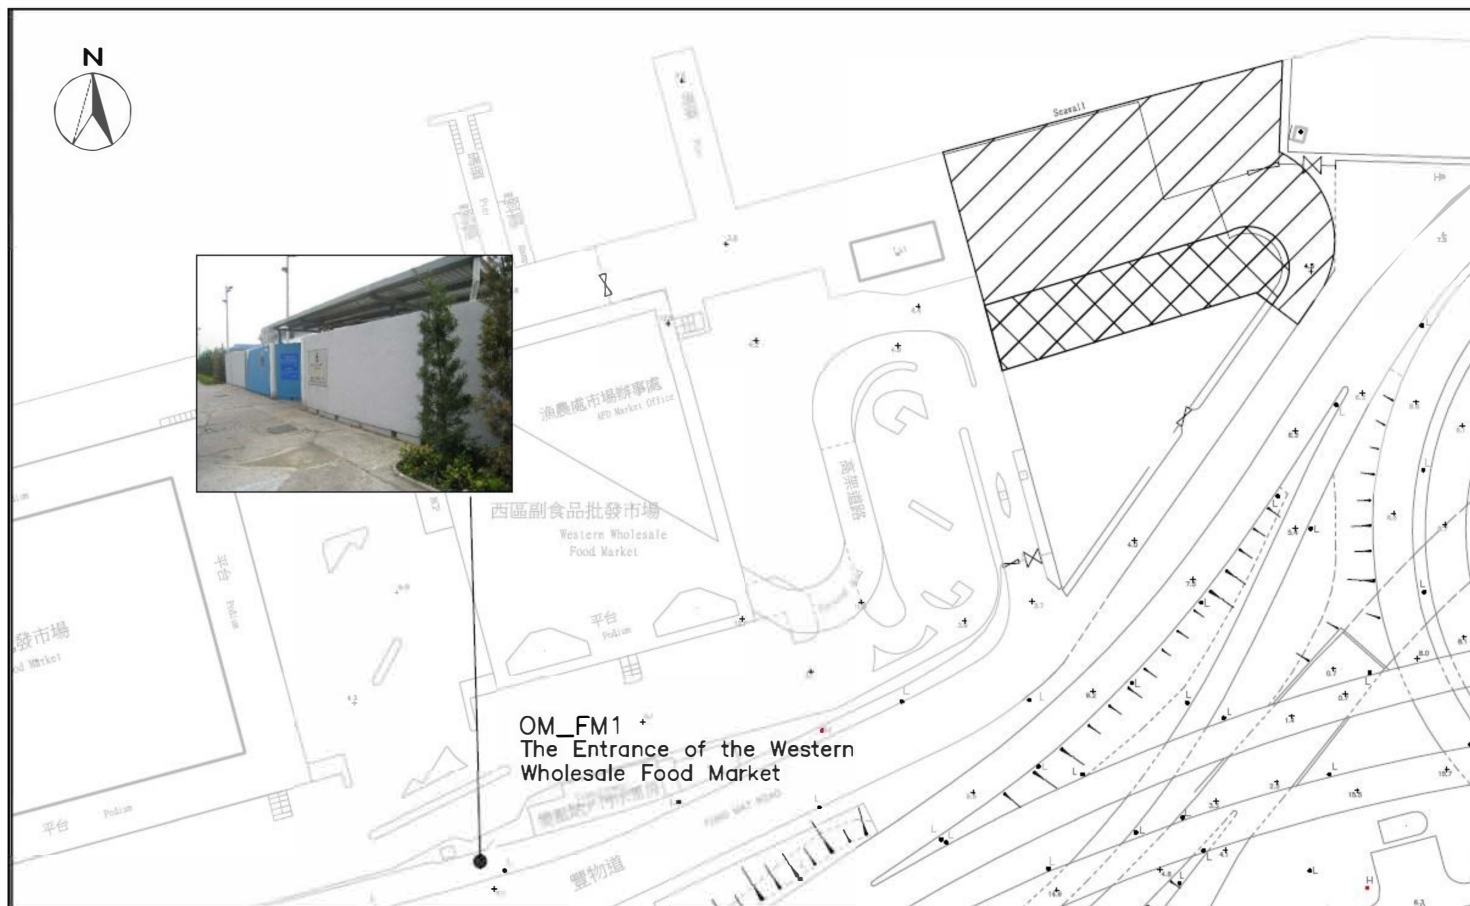

### **Odour Patrol Monitoring Locations**

North Point PTW

Wan Chai East PTW

# Odour Monitoring Report for Harbour Area Treatment Scheme Stage 2A (Operational Phase) (January 2022)

Central PTW

Western Wholesale Food Market