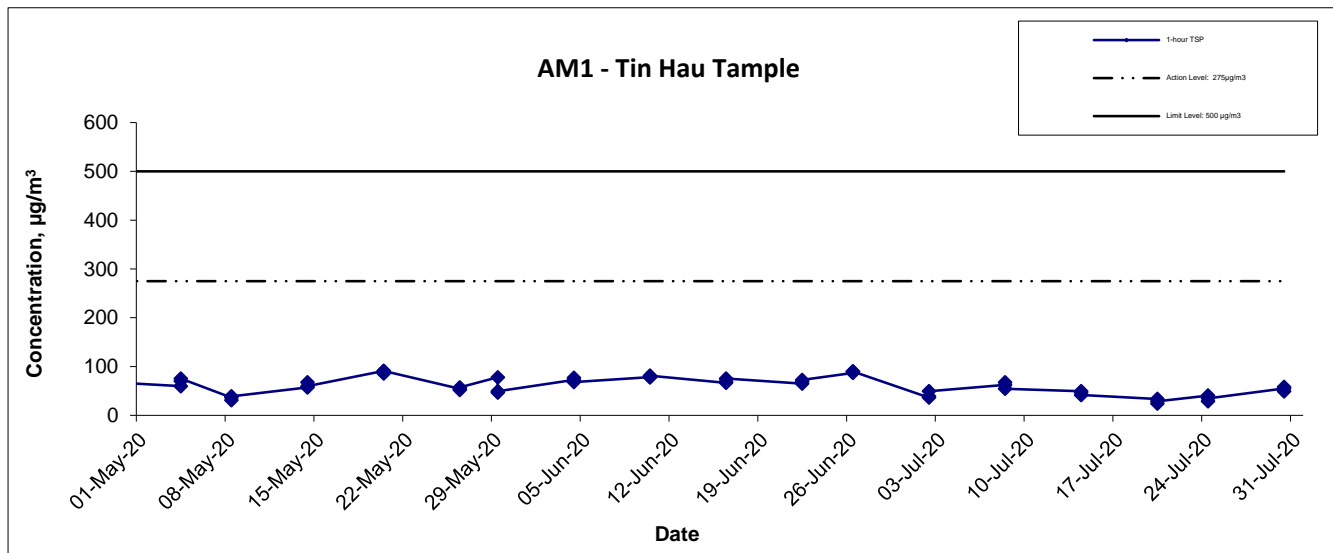

1-hr TSP Concentration Levels

Agreement No. CE/59/2015 (EP)
Environmental Team for Tseung Kwan O - Lam Tin Tunnel -
Design and Construction
Graphical Presentation of 1-hour TSP Monitoring Results

Scale	N.T.S	Project No.	MA16034
Date	Jul-20	Appendix	E