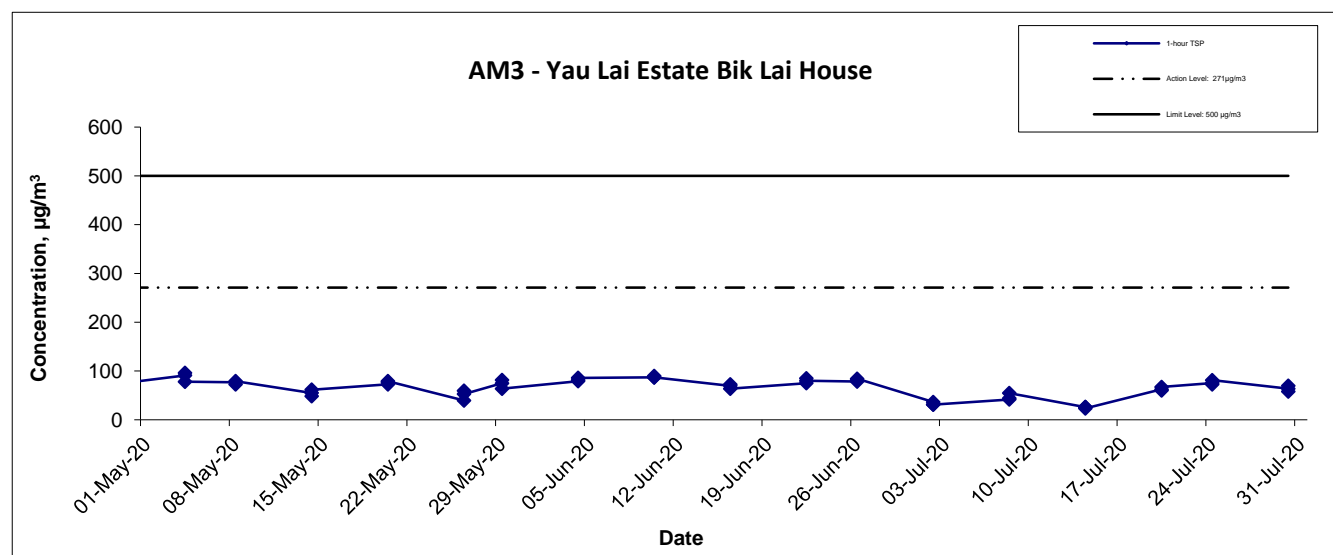

1-hr TSP Concentration Levels

Agreement No. CE/59/2015 (EP)
Environmental Team for Tseung Kwan O - Lam Tin Tunnel -
Design and Construction
Graphical Presentation of 1-hour TSP Monitoring Results

Scale	N.T.S	Project No.	MA16034
Date	Jul-20	Appendix	E