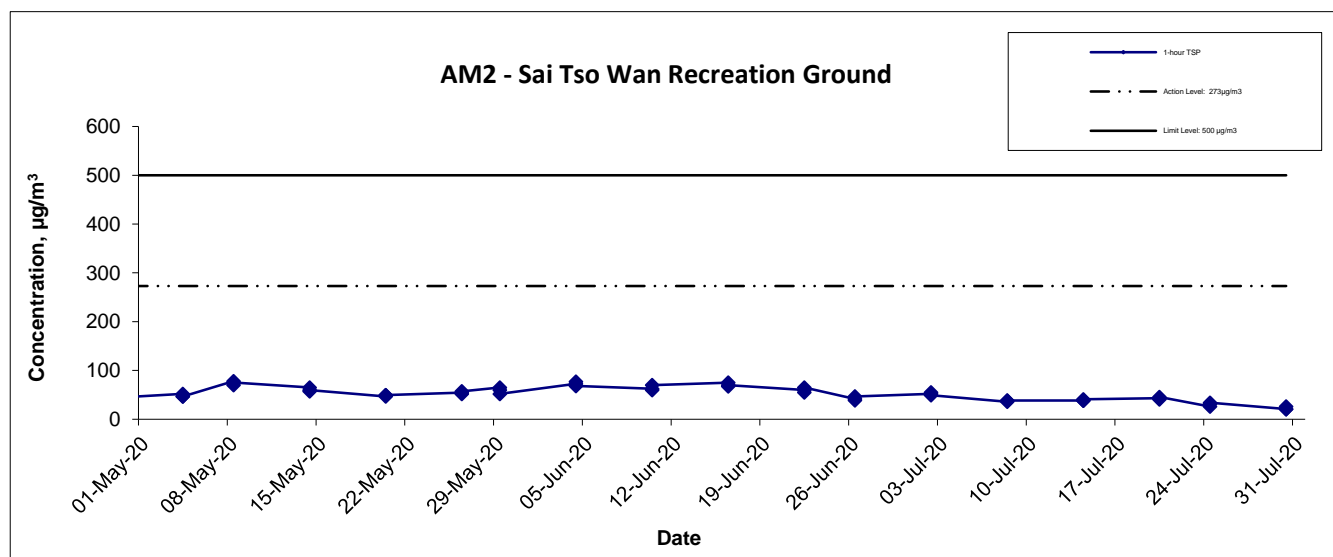

1-hr TSP Concentration Levels

Agreement No. CE/59/2015 (EP)
Environmental Team for Tseung Kwan O - Lam Tin Tunnel -
Design and Construction
Graphical Presentation of 1-hour TSP Monitoring Results

Scale	N.T.S	Project No.	MA16034
Date	Jul-20	Appendix	E