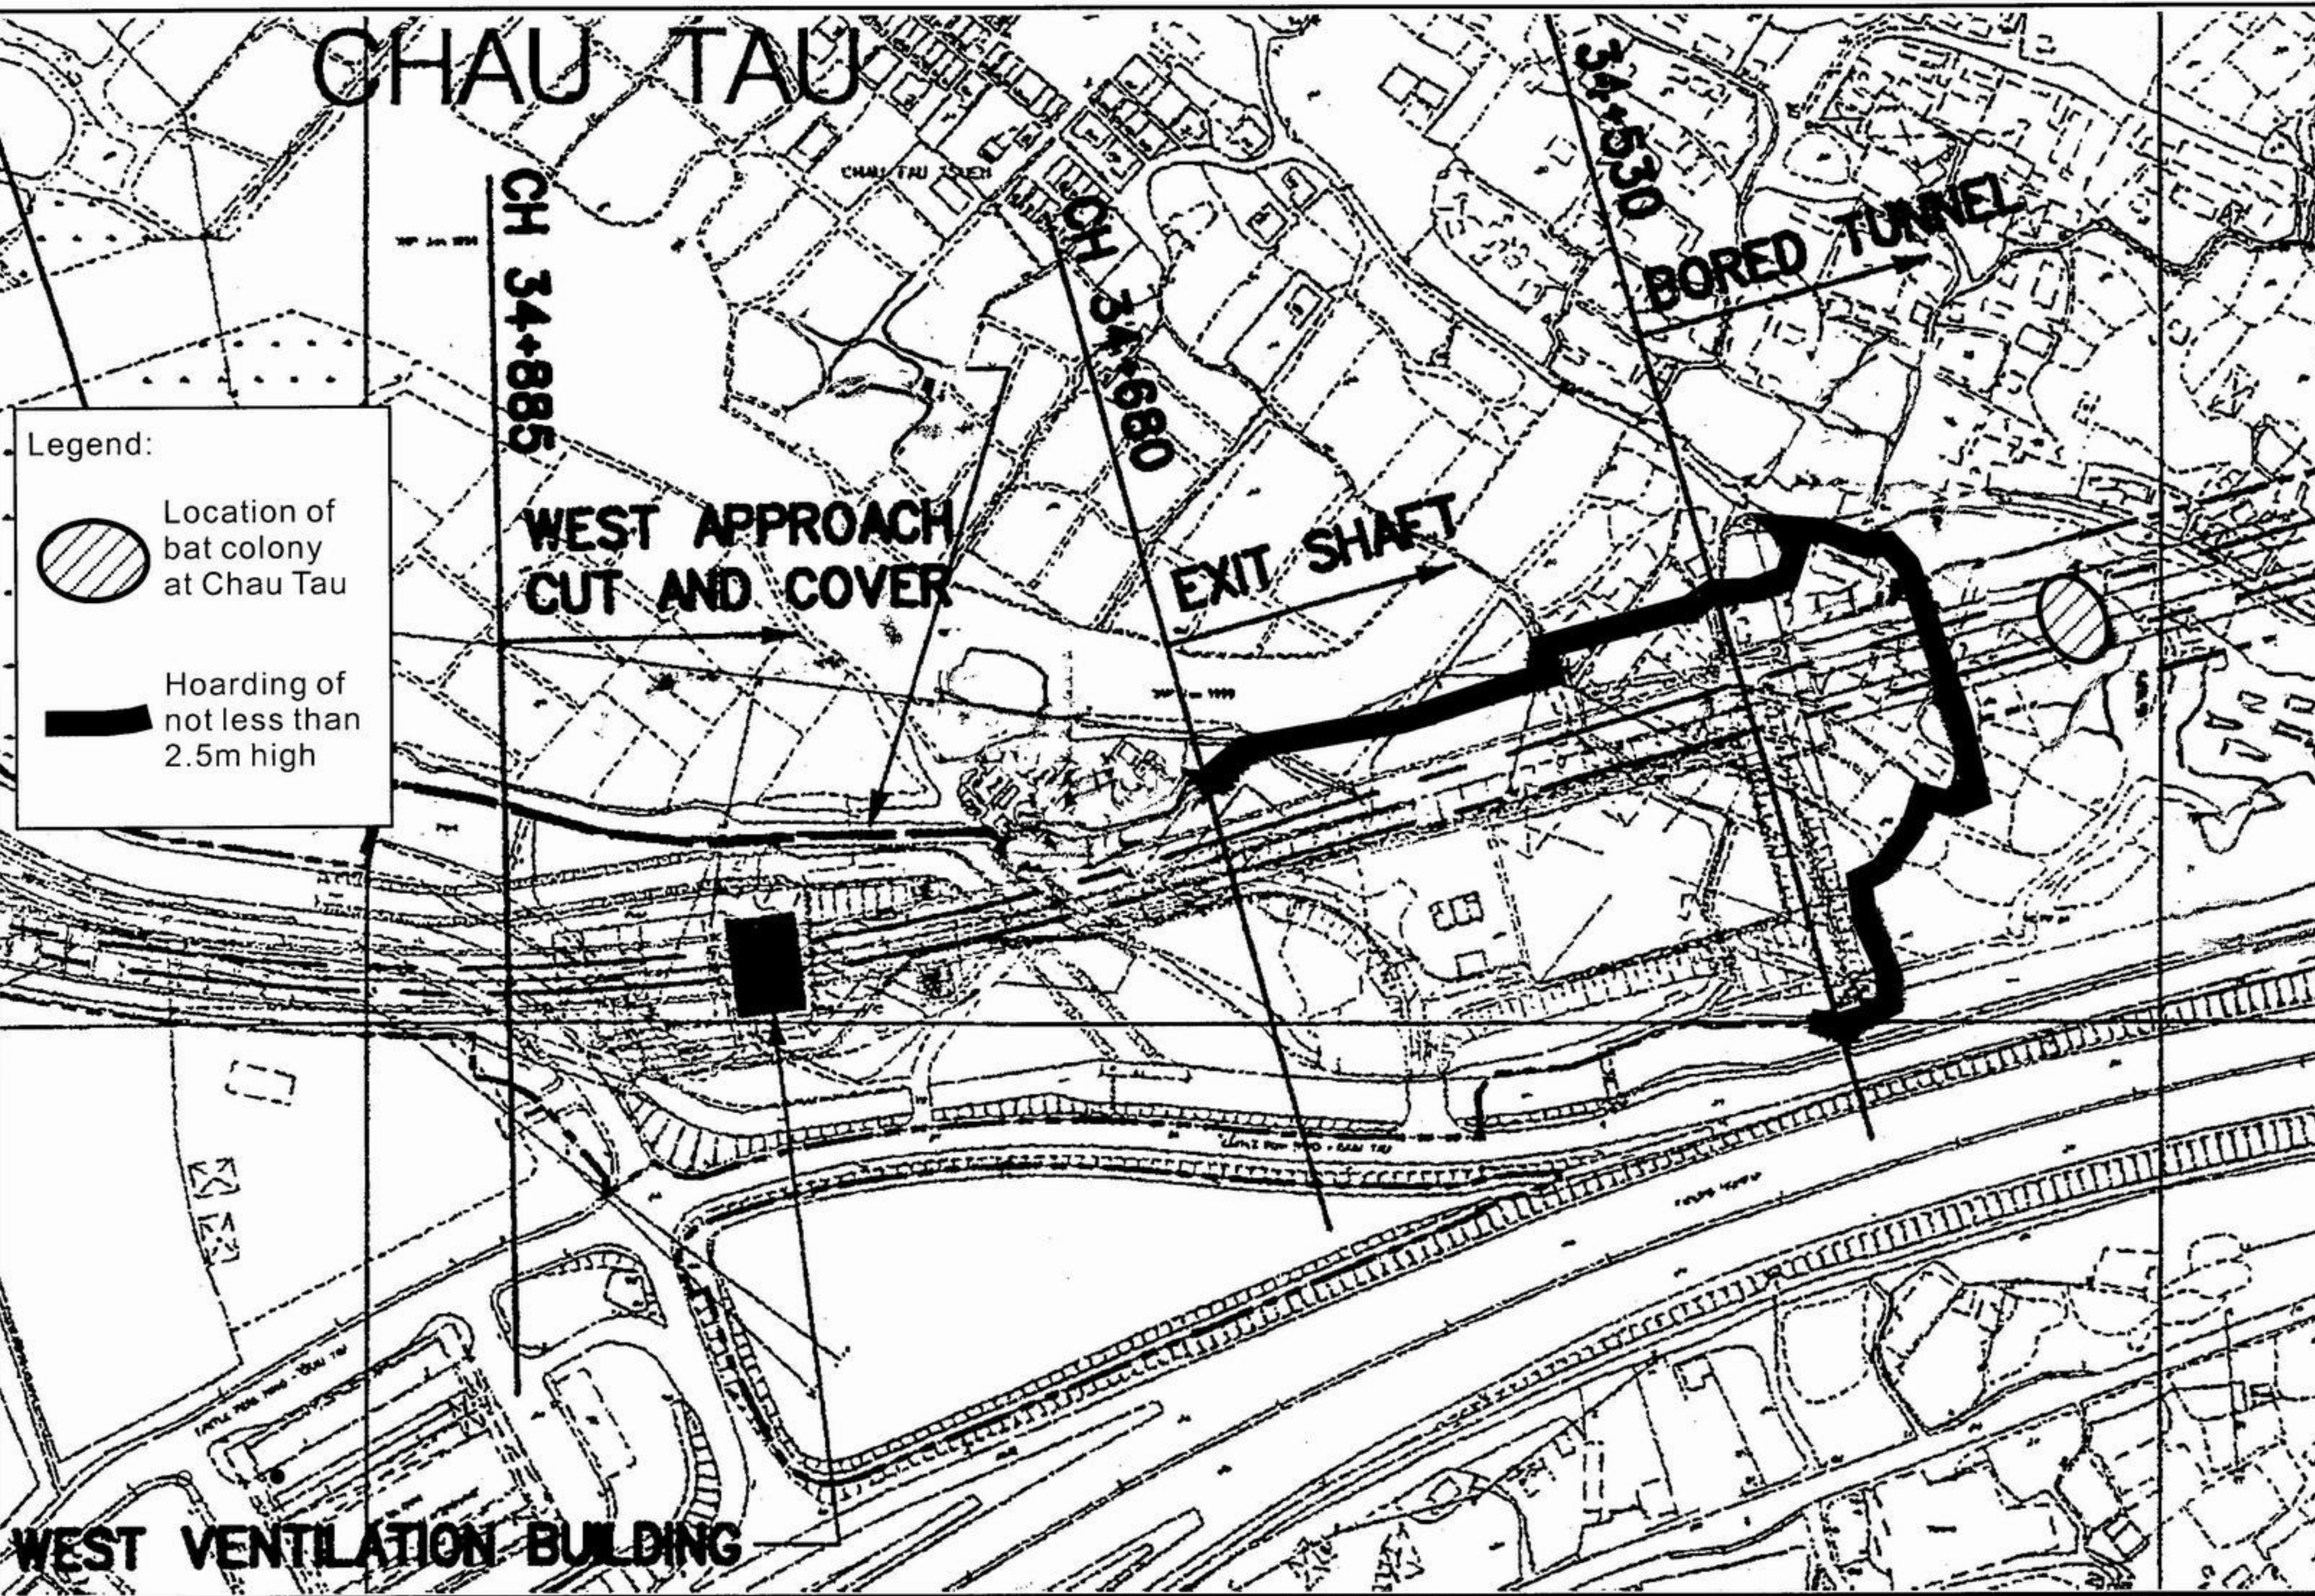

# CHAU TAU

Figure 6 - Sheung Shui to Lok Ma Chau Spur Line (上水至落馬州支線)  
Locations of the bat colony at Chau Tau and Site Hoarding to be erected as described in Condition 3.14 of the Permit  
圖六- 在洲頭的蝙蝠群居地和條例3.14所指的地盤圍街板位置