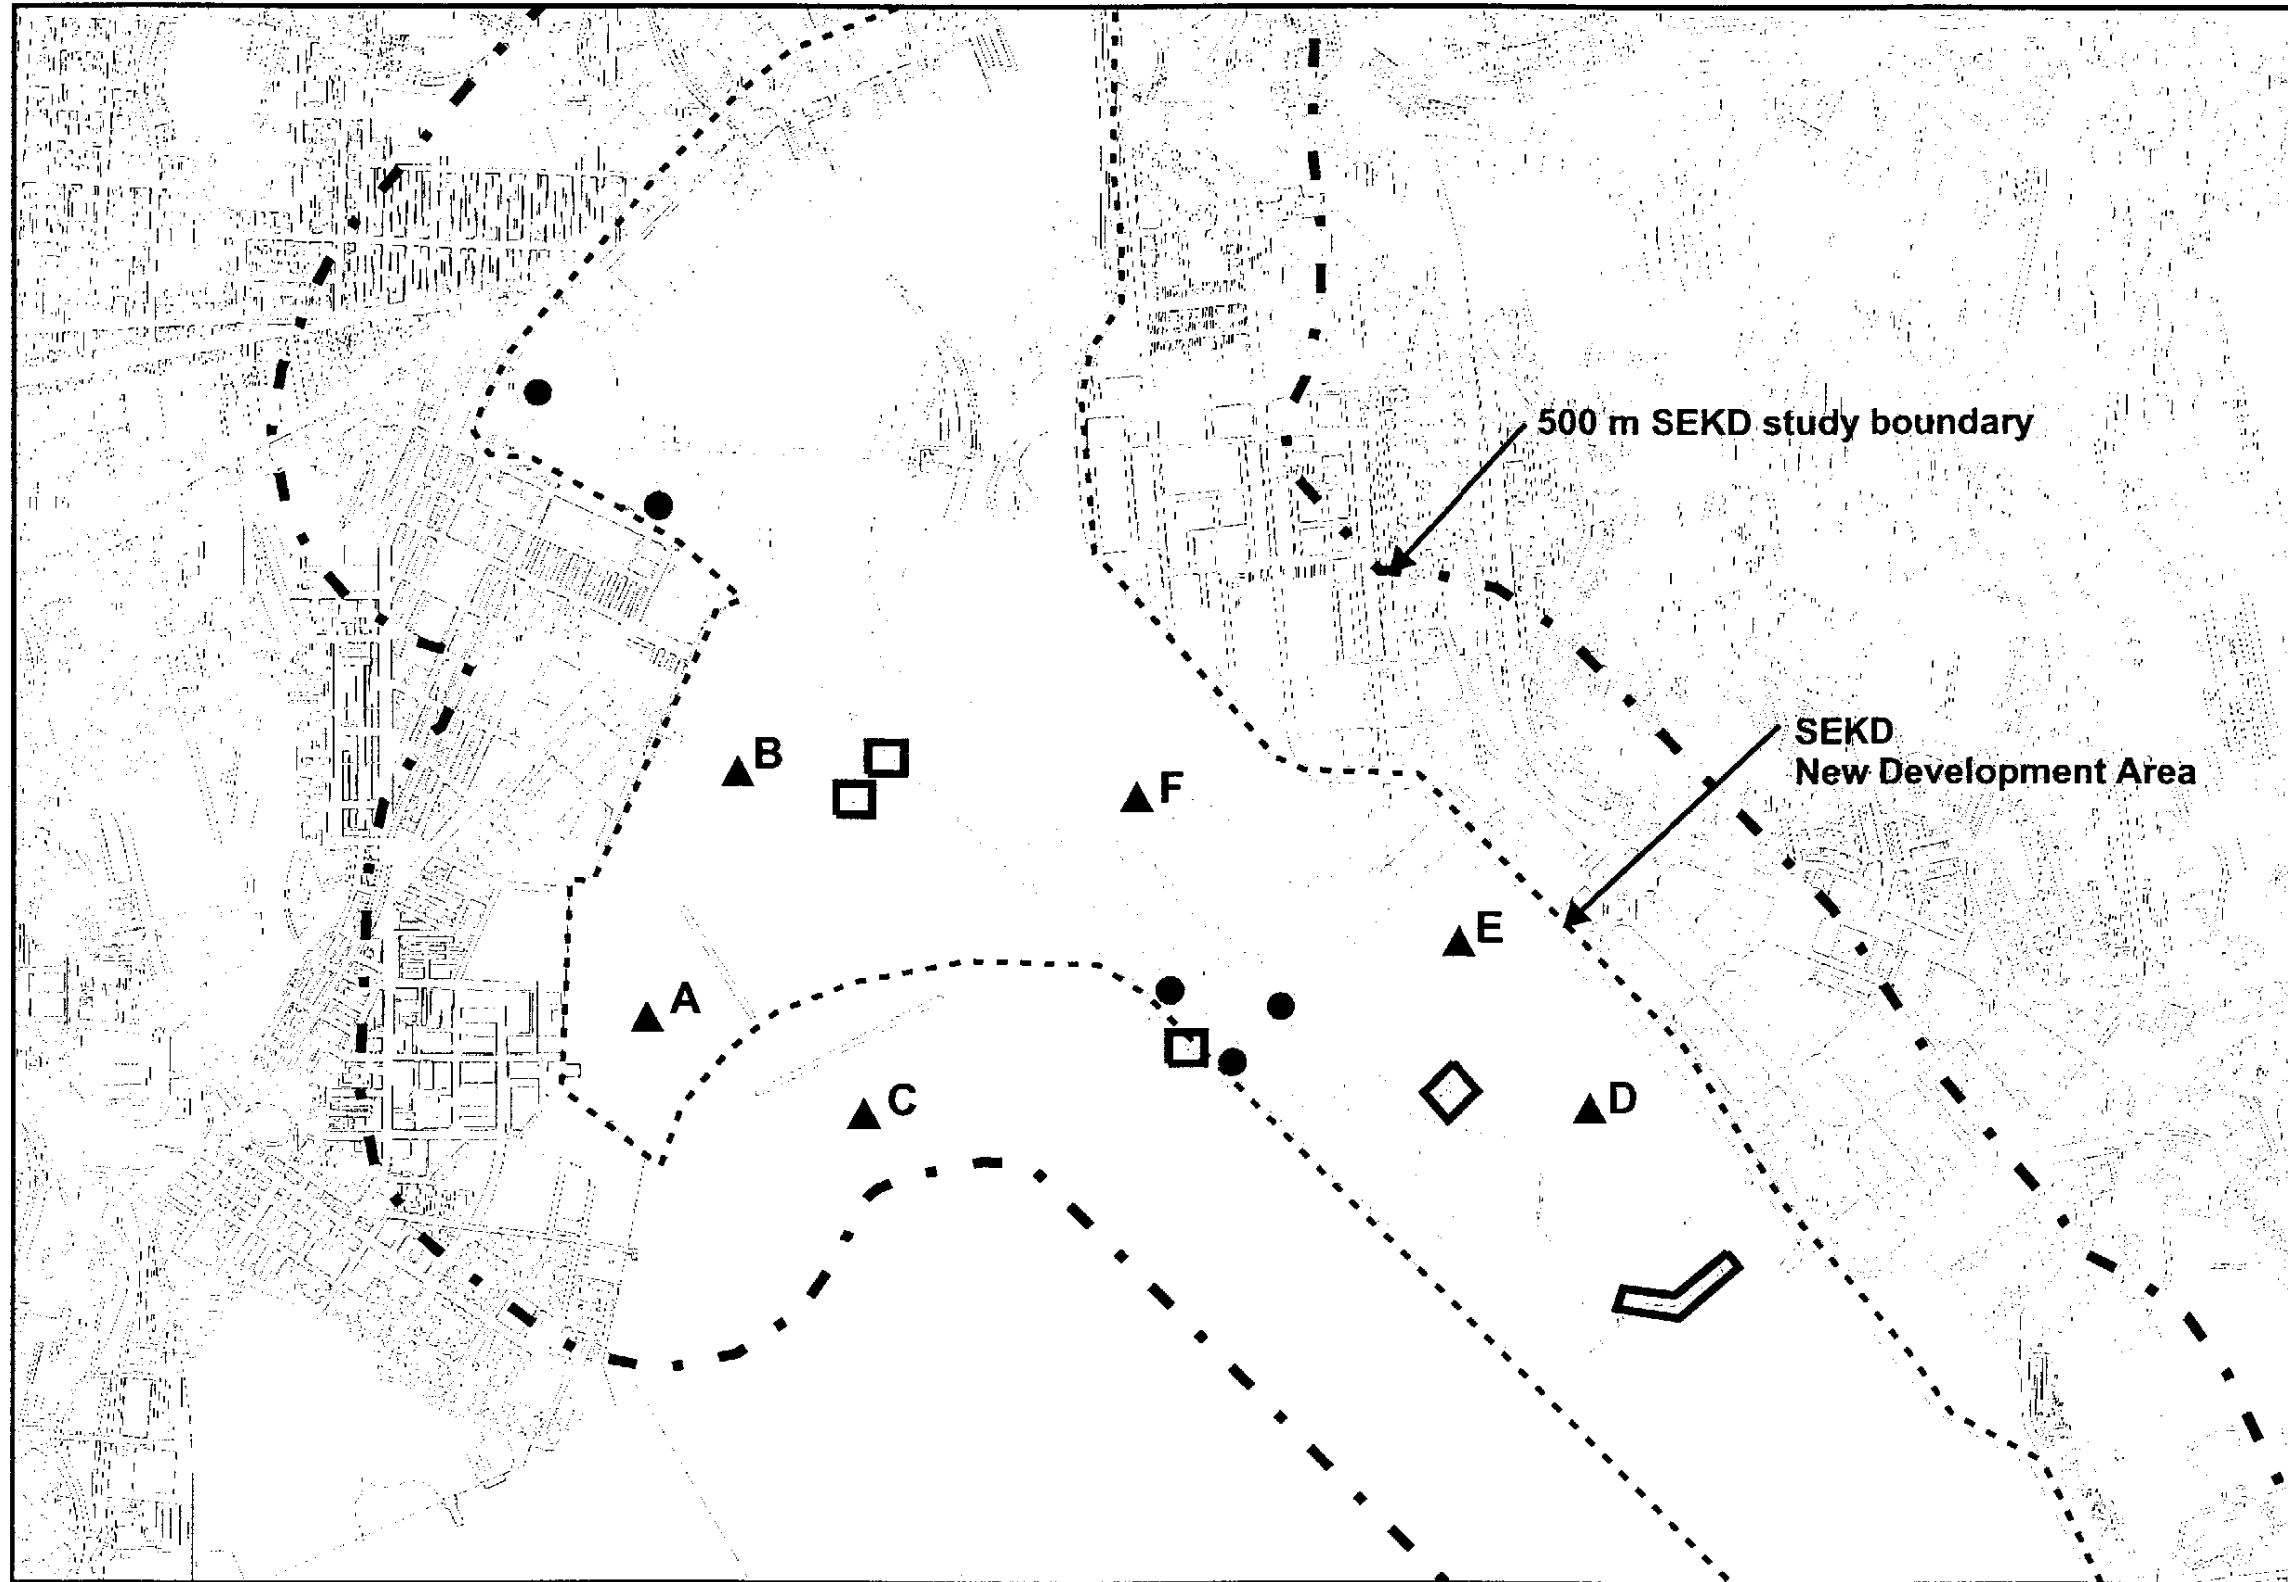

**SECTION 10**

Drawing No 22936/EN/002

Habitat Map, South East Kowloon Development Study Area, April 2000.

Urbanised

Grass (planted)  
along runway

Kowloon Rock

Drawing No 22936/EN/004

Oblique aerial photo showing the  
SEKD study area. July 2000.

**Legend**    ● Points for bird monitoring and orchid surveys    ◻ Bird roosts sites    ▲ Benthos sampling sites

**Drawing No. 22936/EN/042    Monitoring Locations for Aquatic and Terrestrial Ecology**

Drawing No. 22936/EN/256 Macrobenthic Sampling Stations in Hong Kong Victoria Harbour (Source: Cai et al. 1997)