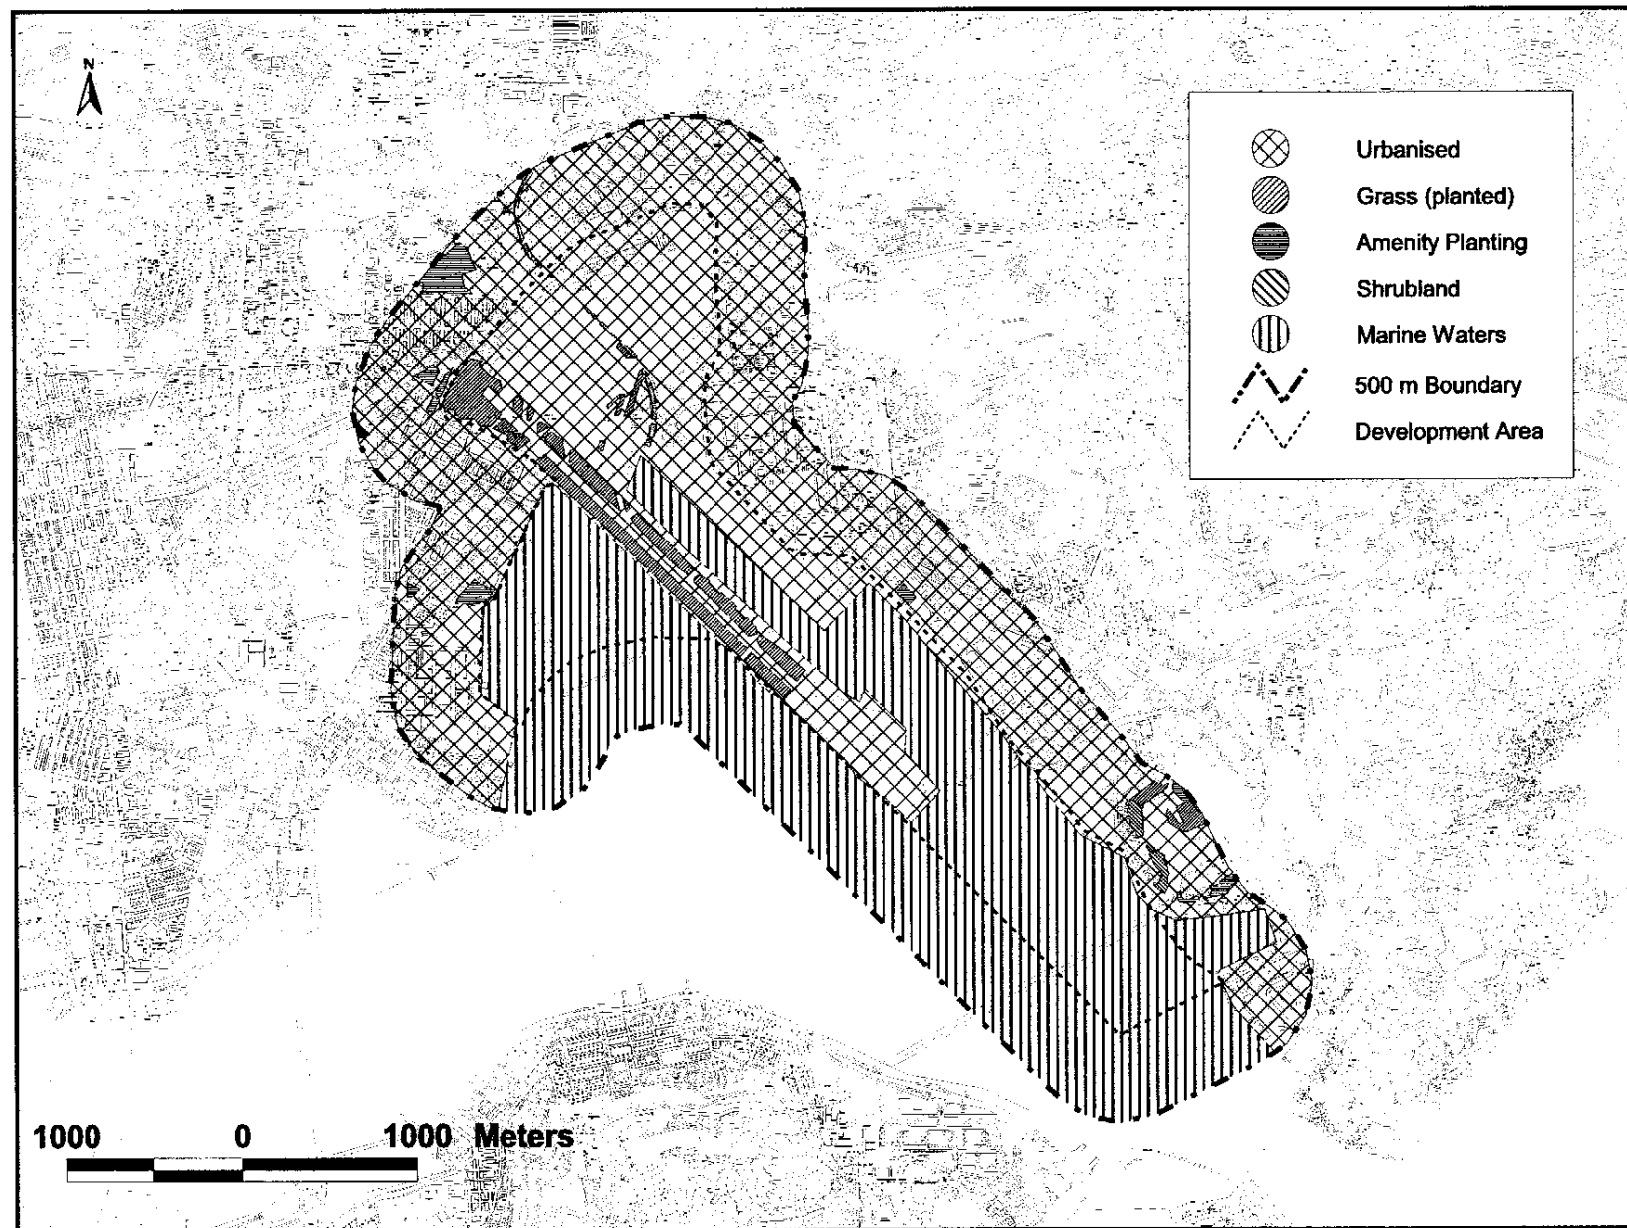

**SECTION 10**

Drawing No 22936/EN/002

Habitat Map, South East Kowloon Development Study Area, April 2000.

Urbanised

Grass (planted)  
along runway

Kowloon Rock

Drawing No 22936/EN/004

Oblique aerial photo showing the  
SEKD study area. July 2000.

**Legend**    ● Points for bird monitoring and orchid surveys    ◻ Bird roosts sites    ▲ Benthos sampling sites

**Drawing No. 22936/EN/042    Monitoring Locations for Aquatic and Terrestrial Ecology**

Drawing No. 22936/EN/256 Macrobenthic Sampling Stations in Hong Kong Victoria Harbour (Source: Cai et al. 1997)