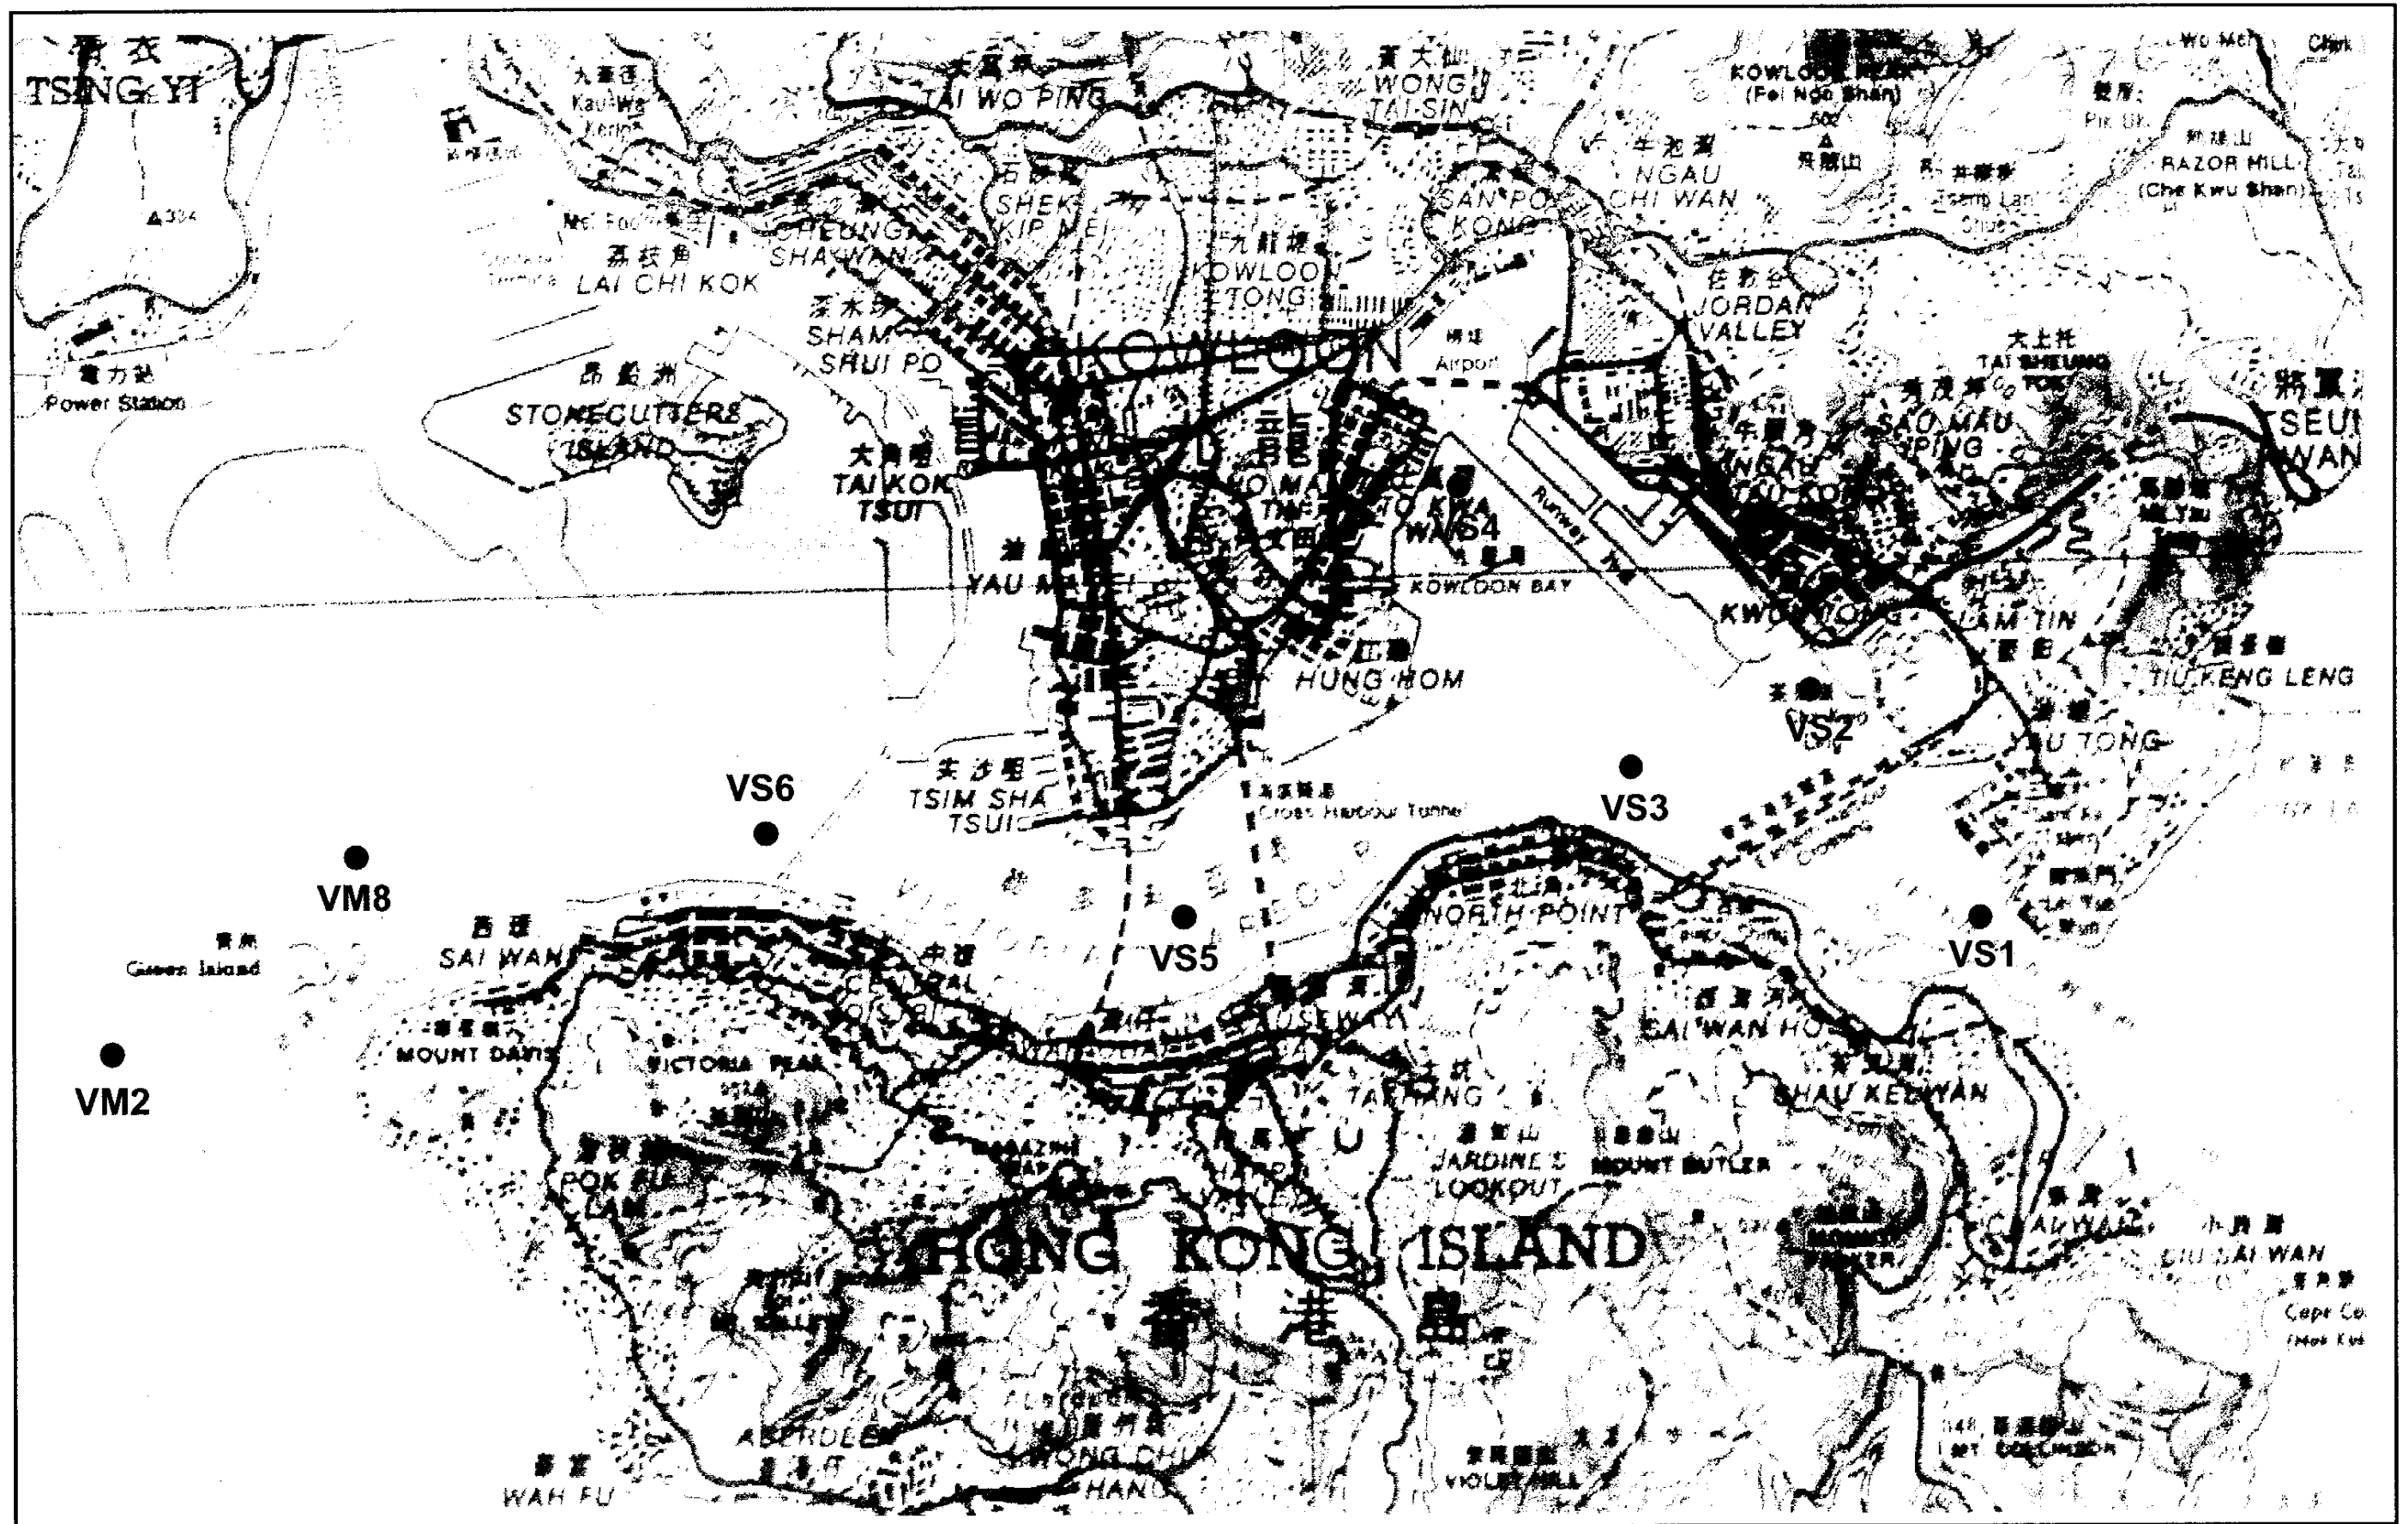

**SECTION 10**

Drawing No 22936/EN/002

Habitat Map, South East Kowloon Development Study Area, April 2000.

Urbanised

Grass (planted)  
along runway

Kowloon Rock

Drawing No 22936/EN/004

Oblique aerial photo showing the  
SEKD study area. July 2000.

**Legend**    ● Points for bird monitoring and orchid surveys    ◻ Bird roosts sites    ▲ Benthos sampling sites

**Drawing No. 22936/EN/042    Monitoring Locations for Aquatic and Terrestrial Ecology**

Drawing No. 22936/EN/256 Macrobenthic Sampling Stations in Hong Kong Victoria Harbour (Source: Cai et al. 1997)