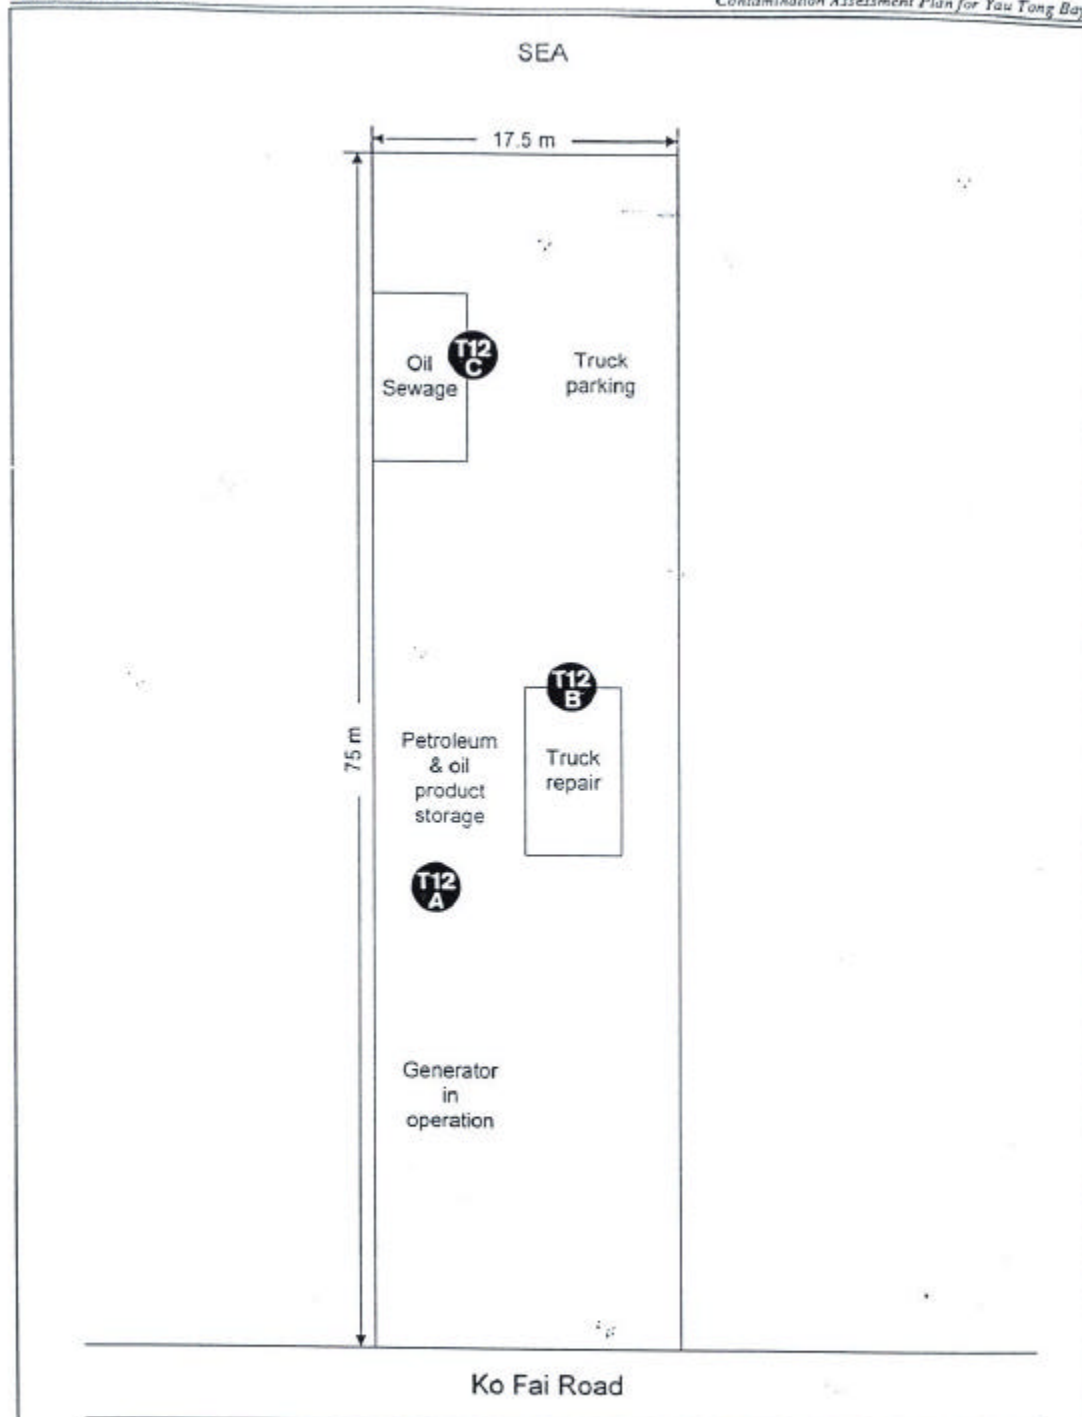

Photographs and Layout Plan for YTML Lot No. 12

Photo 13 YTML 12 : Truck repair works in operation (24 Dec 98)

Photo 14 YTML 12 : Truck repair works in operation (24 Dec 98)

Photo 15 **YTML 12 : Two operating generators on site (24 Dec 98)**

Photo 16 **YTML 12 : Motor repair bay at the site (26 Jan 99)**

Note : Current Lot. Status - Truck Repair in Operation

Title: Layout Plan for YTML Lot No. 12	Figure: 3	Scale: NTS
Project: Contamination Assessment Plan for Yau Tong Bay		 EHS CONSULTANTS LIMITED