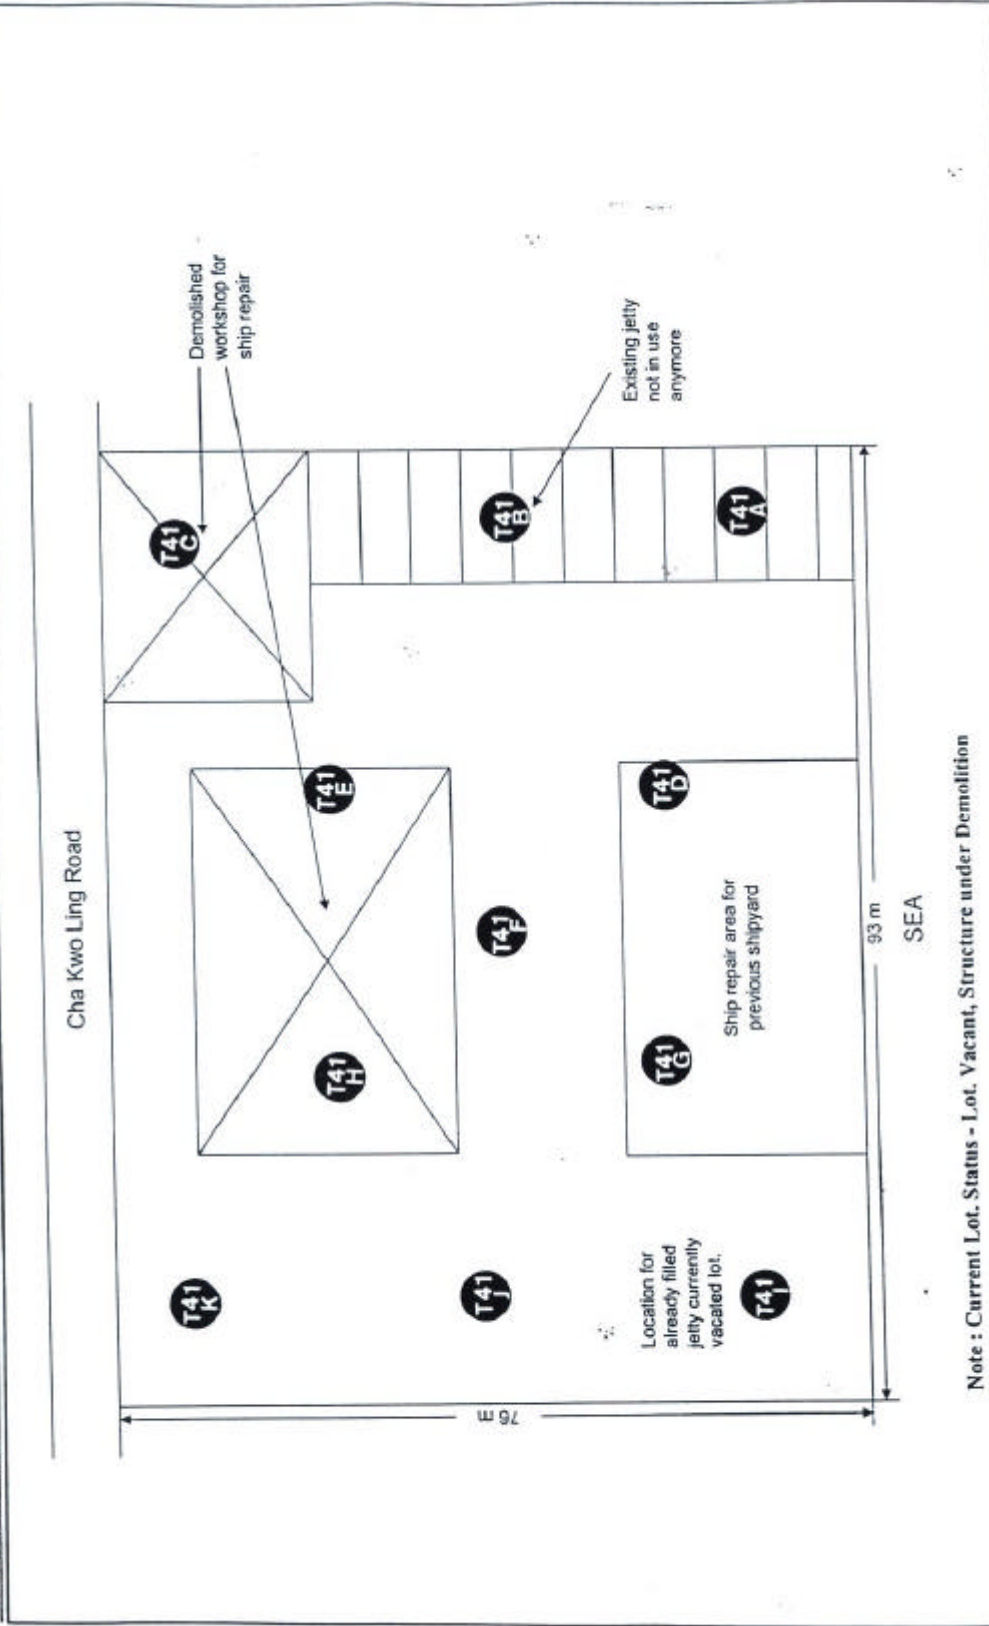

Photographs and Layout Plan for YTML Lot No. 41-43

Photo 79 **YTML 41-43 : Former ship repair workshop under demolishing**
(5 Dec 98)

Photo 80 **YTML 41-43 : Former ship repair workshop under demolishing**
(5 Dec 98)

Photo 81 **YTML 41-43 : Vacated area of the lot (5 Dec 98)**

Photo 82 **YTML 41-43 : Vacated area of the lot (5 Dec 98)**

Photo 83 **YTML 41-43 : Vacated jetty of the former ship repair workshop (5 Dec 98)**

Photo 84 **YTML 41-43 : Vacated jetty of the former ship repair workshop, former structure demolished (24 Dec 98)**

Photo 85 YTML 41-43 : Vacated site of the former ship repair workshop, former structure demolished (24 Dec 98)

Photo 86 YTML 41-43 : Vacated site of the former ship repair workshop, former structure demolished (24 Dec 98)

Note : Current Lot. Status - Lot. Vacant, Structure under Demolition

Scale:	NTS
Figure:	13
Title: Layout Plan for YTML Lot No. 41-43	