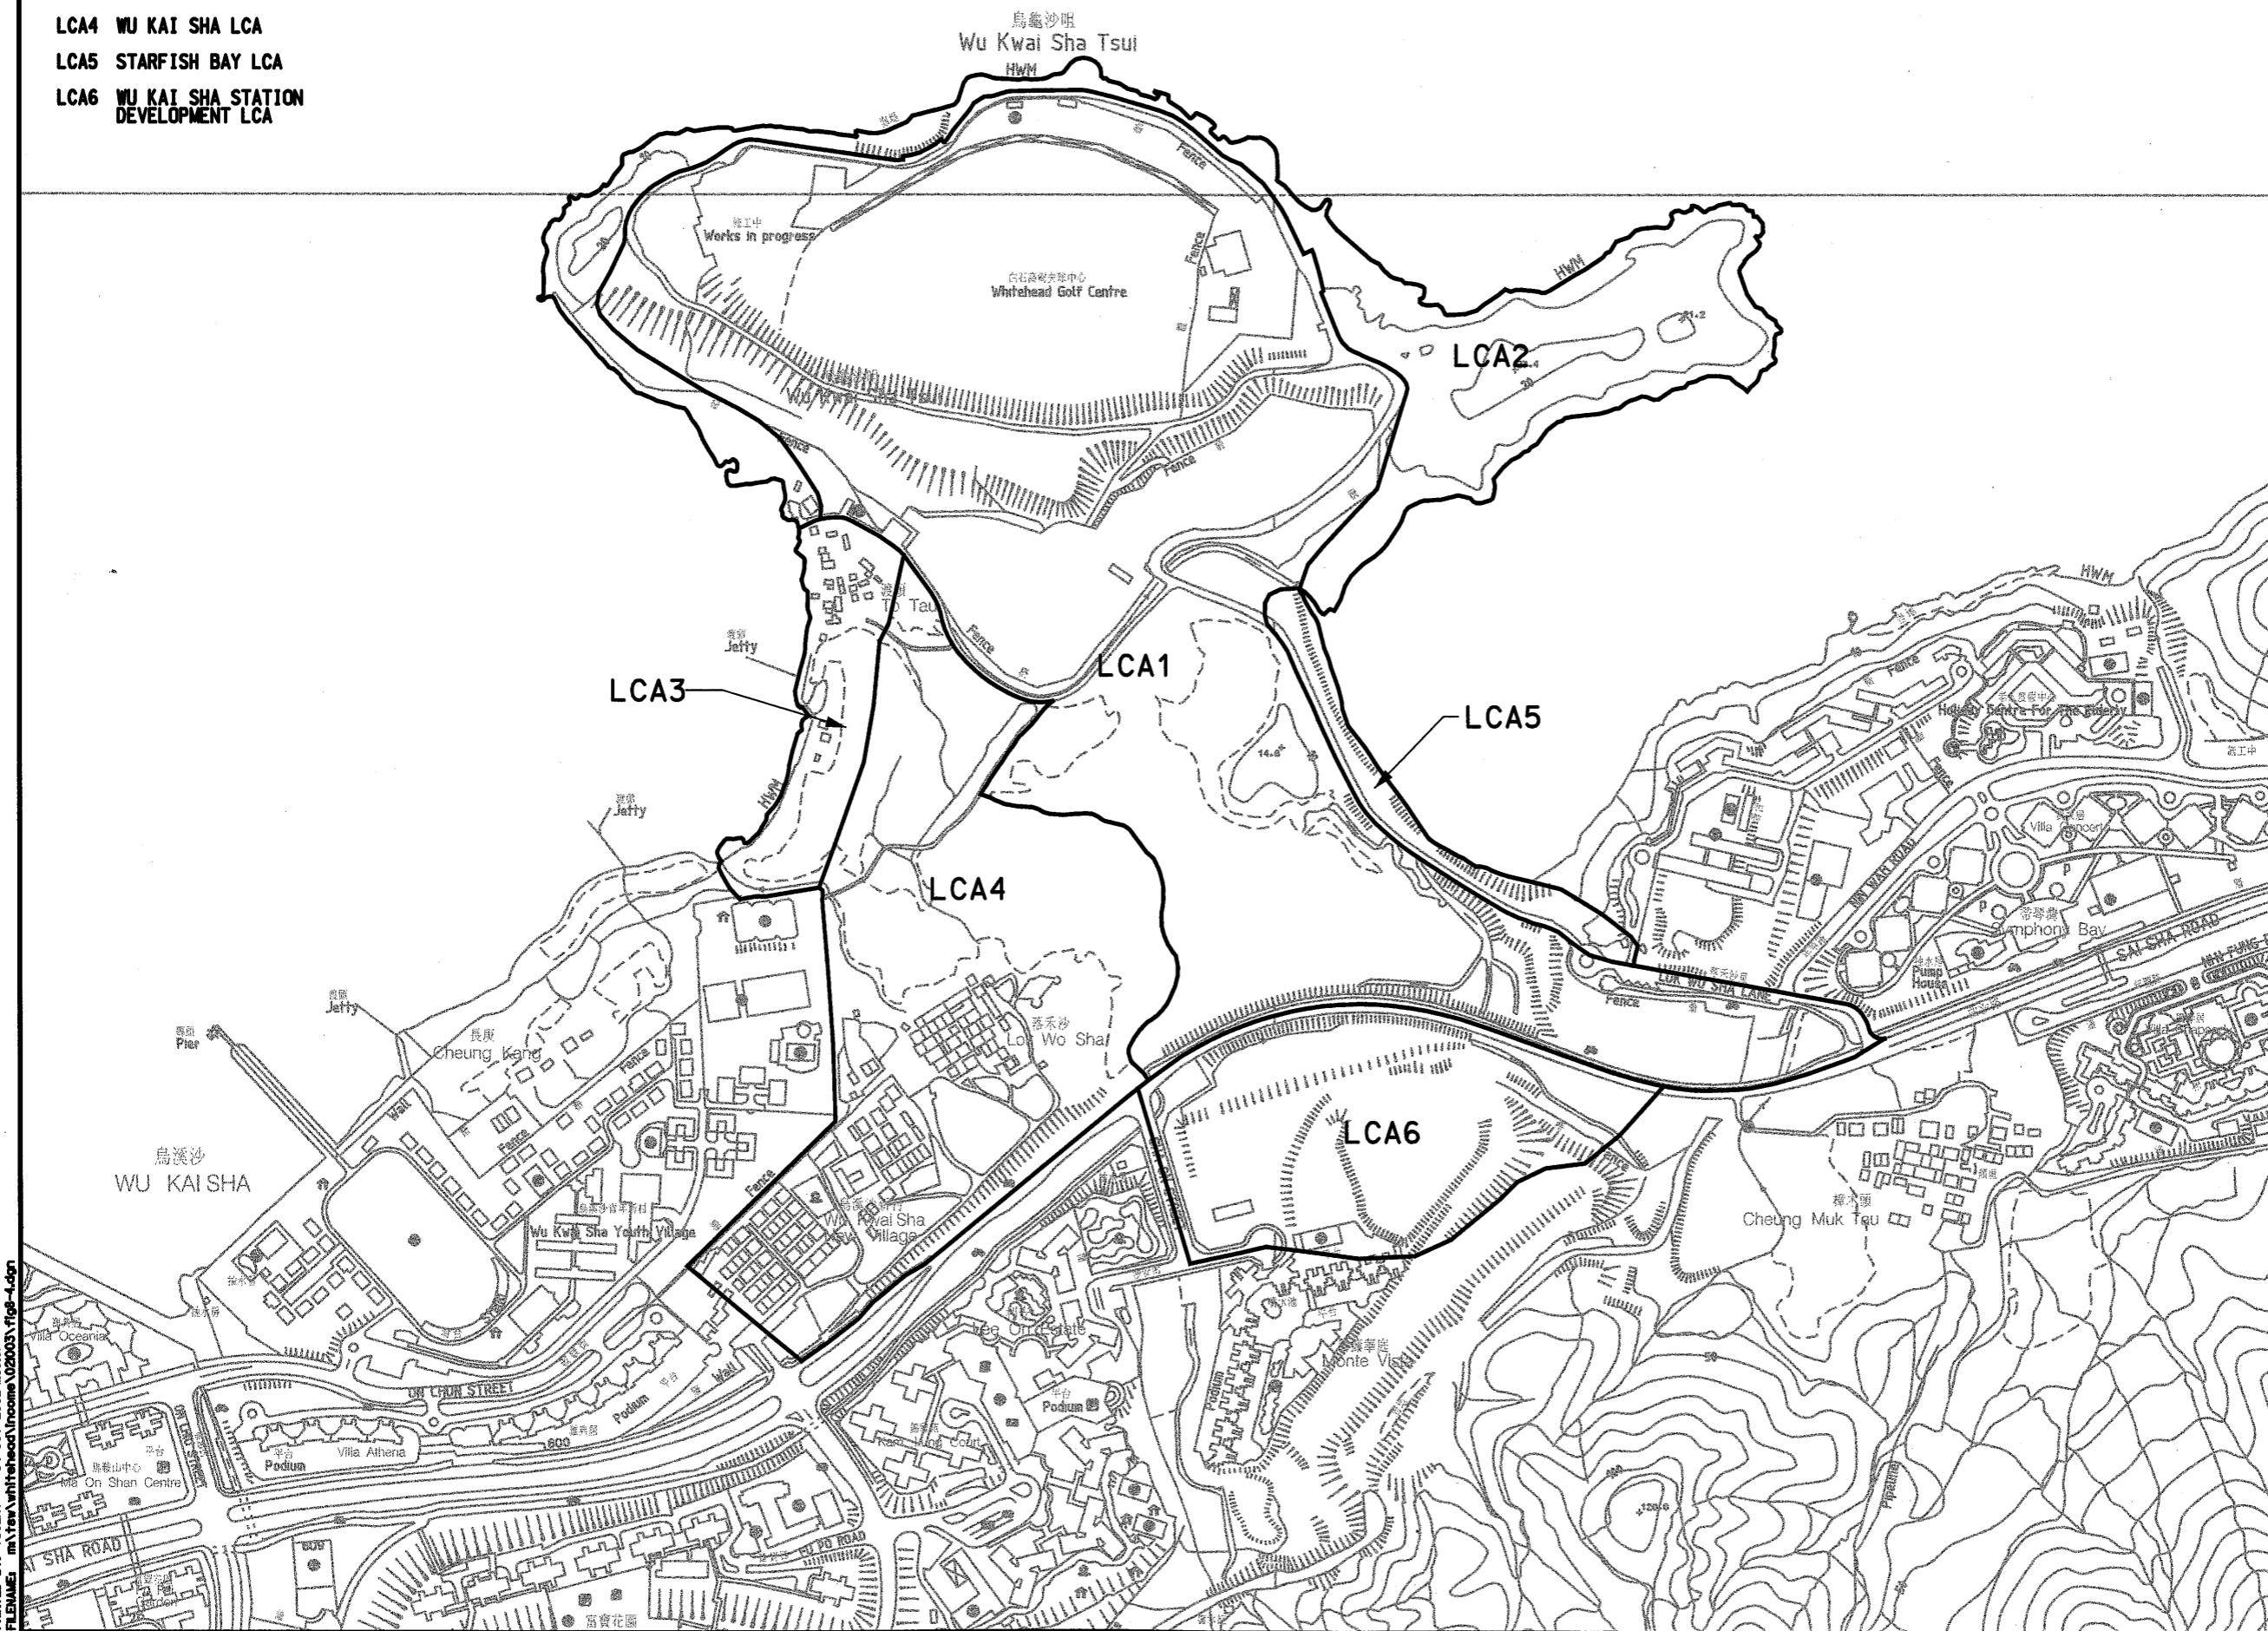

LANDSCAPE RESOURCE

- LCA1 FORMER WHITEHEAD DETENTION CENTRE LCA
- LCA2 WHITEHEAD PENINSULA COAST LCA
- LCA3 TO TAU LCA
- LCA4 WU KAI SHA LCA
- LCA5 STARFISH BAY LCA
- LCA6 WU KAI SHA STATION DEVELOPMENT LCA

SCALE 1 : 6,000
0 100 200 300m

© Copyright by Binnie Black & Veitch Hong Kong Limited

Notes:

Designed	Date	Checked	Date

AGREEMENT NO. CE 16/99

SHA TIN DEVELOPMENT

FEASIBILITY STUDY FOR HOUSING DEVELOPMENT AT WHITEHEAD & LEE ON IN MA ON SHAN, SHA TIN