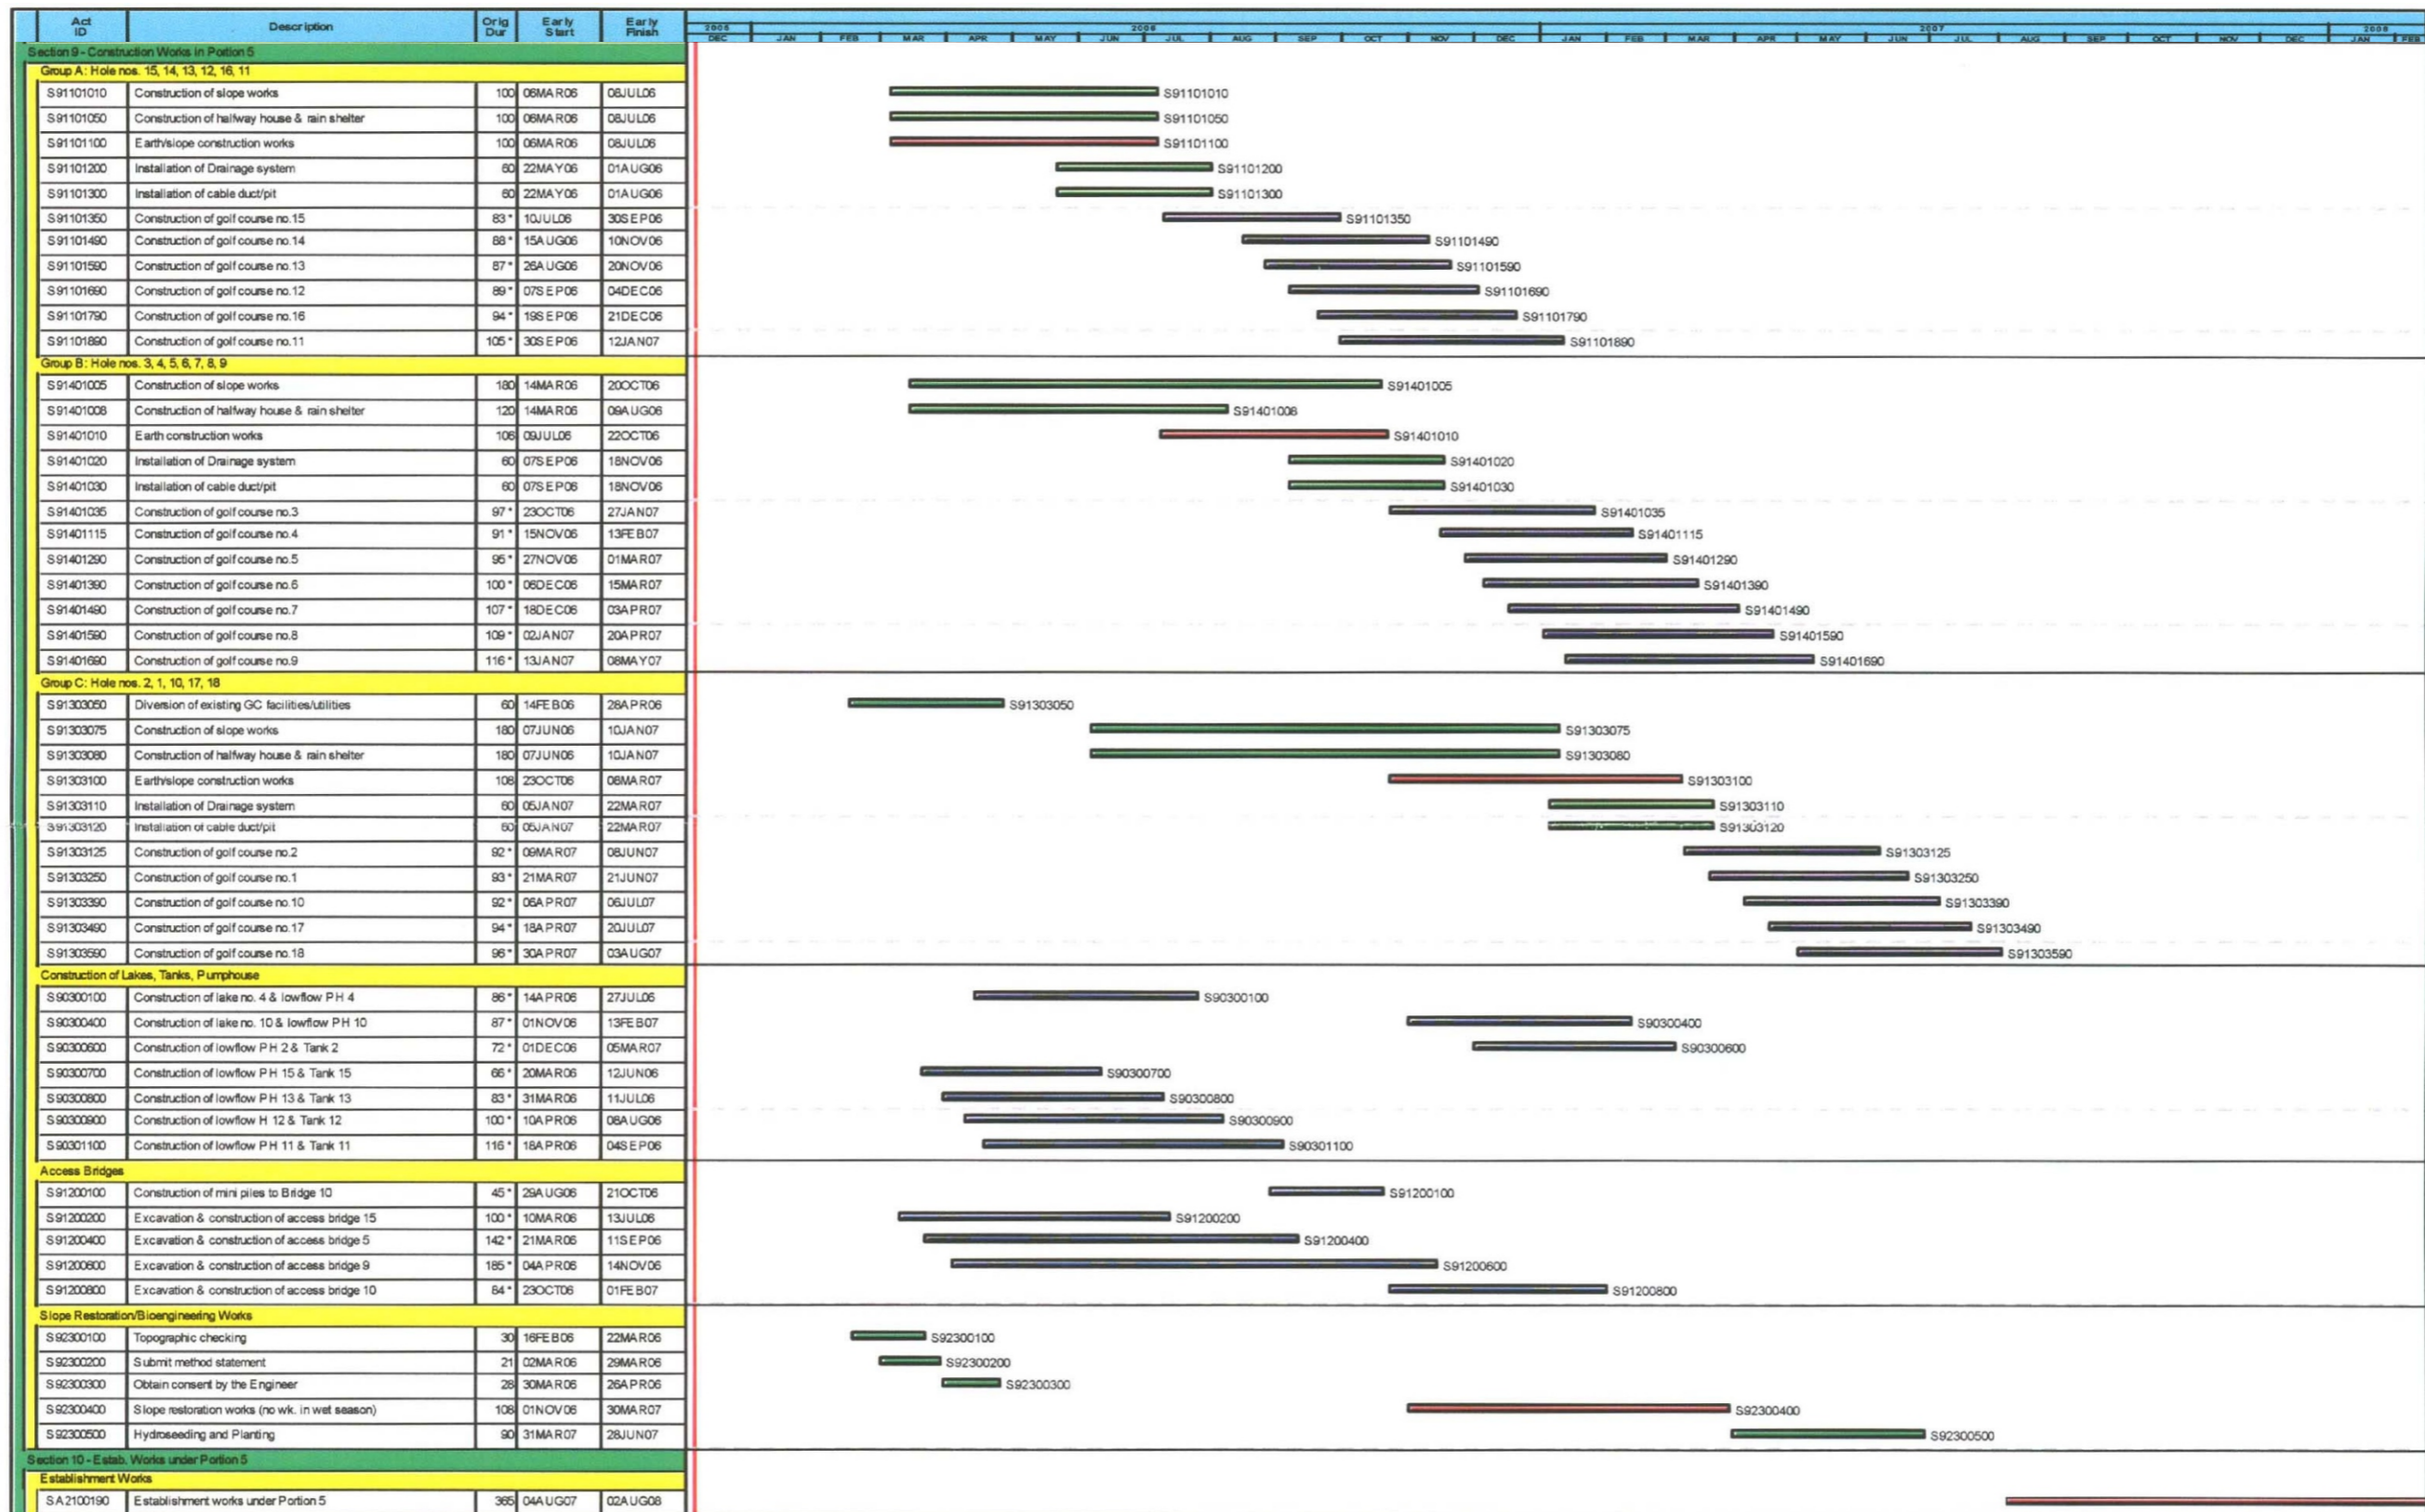

F:\DATA\REAL_JOB\1382210_0202\FIGURES\F71_CDR\JUL05

香港賽馬會
The Hong Kong Jockey Club

BLACK & VEATCH HONG KONG LIMITED
博威工程顧問有限公司

Hong Kong Jockey Club
Kau Sai Chau Public Golf Course New Development

Figure A4.1
Tentative Construction Programme
(Sheet 1 of 2)

Start date 06DEC06
 Finish date 02AUG08
 Page number 1A
 Primavera Systems, Inc.

Early bar
 Progress bar
 Critical bar
 Summary bar
 Start milestone point
 Finish milestone point

香港賽馬會
The Hong Kong Jockey Club

BLACK & VEATCH HONG KONG LIMITED
博威工程顧問有限公司

Hong Kong Jockey Club
Kau Sai Chau Public Golf Course New Development

Figure A4.1
Tentative Construction Programme
(Sheet 2 of 2)