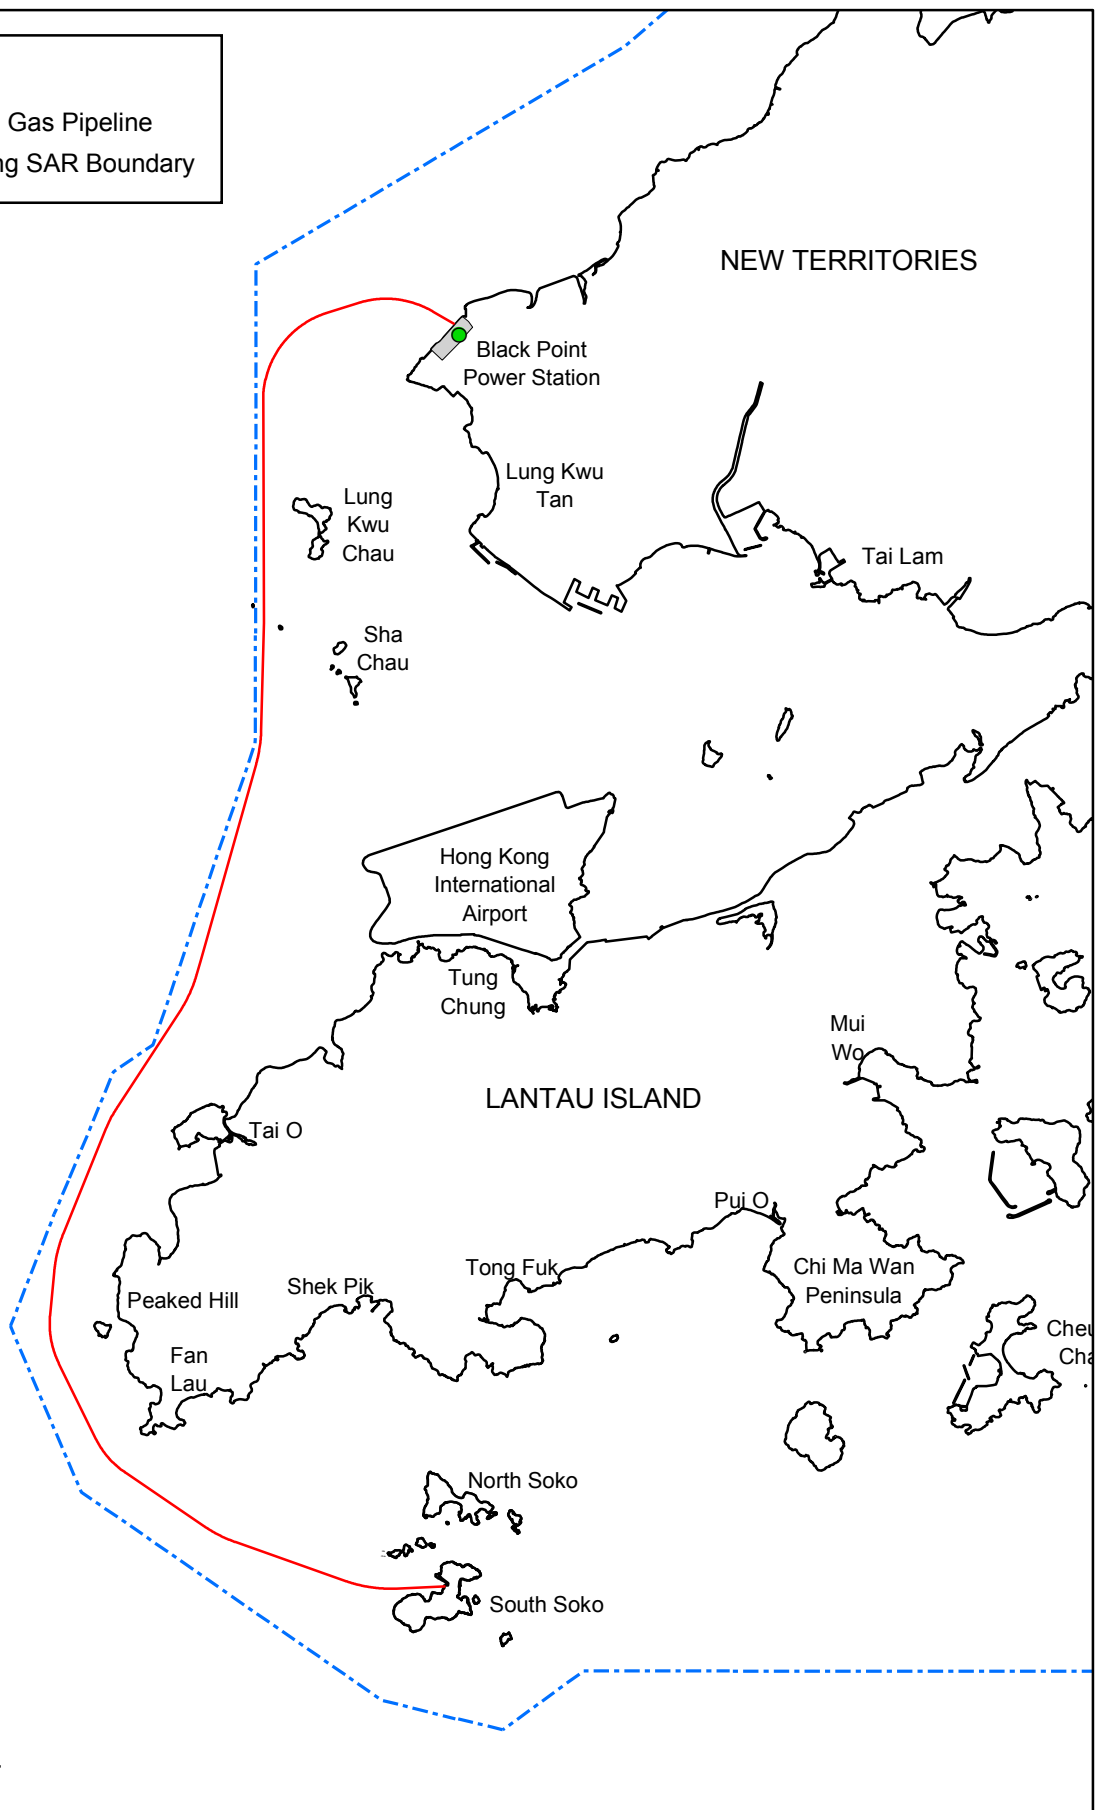

**Key**

- Proposed Gas Pipeline
- - - Hong Kong SAR Boundary

FIGURE 1.2

Location of South Soko and the Submarine Pipeline