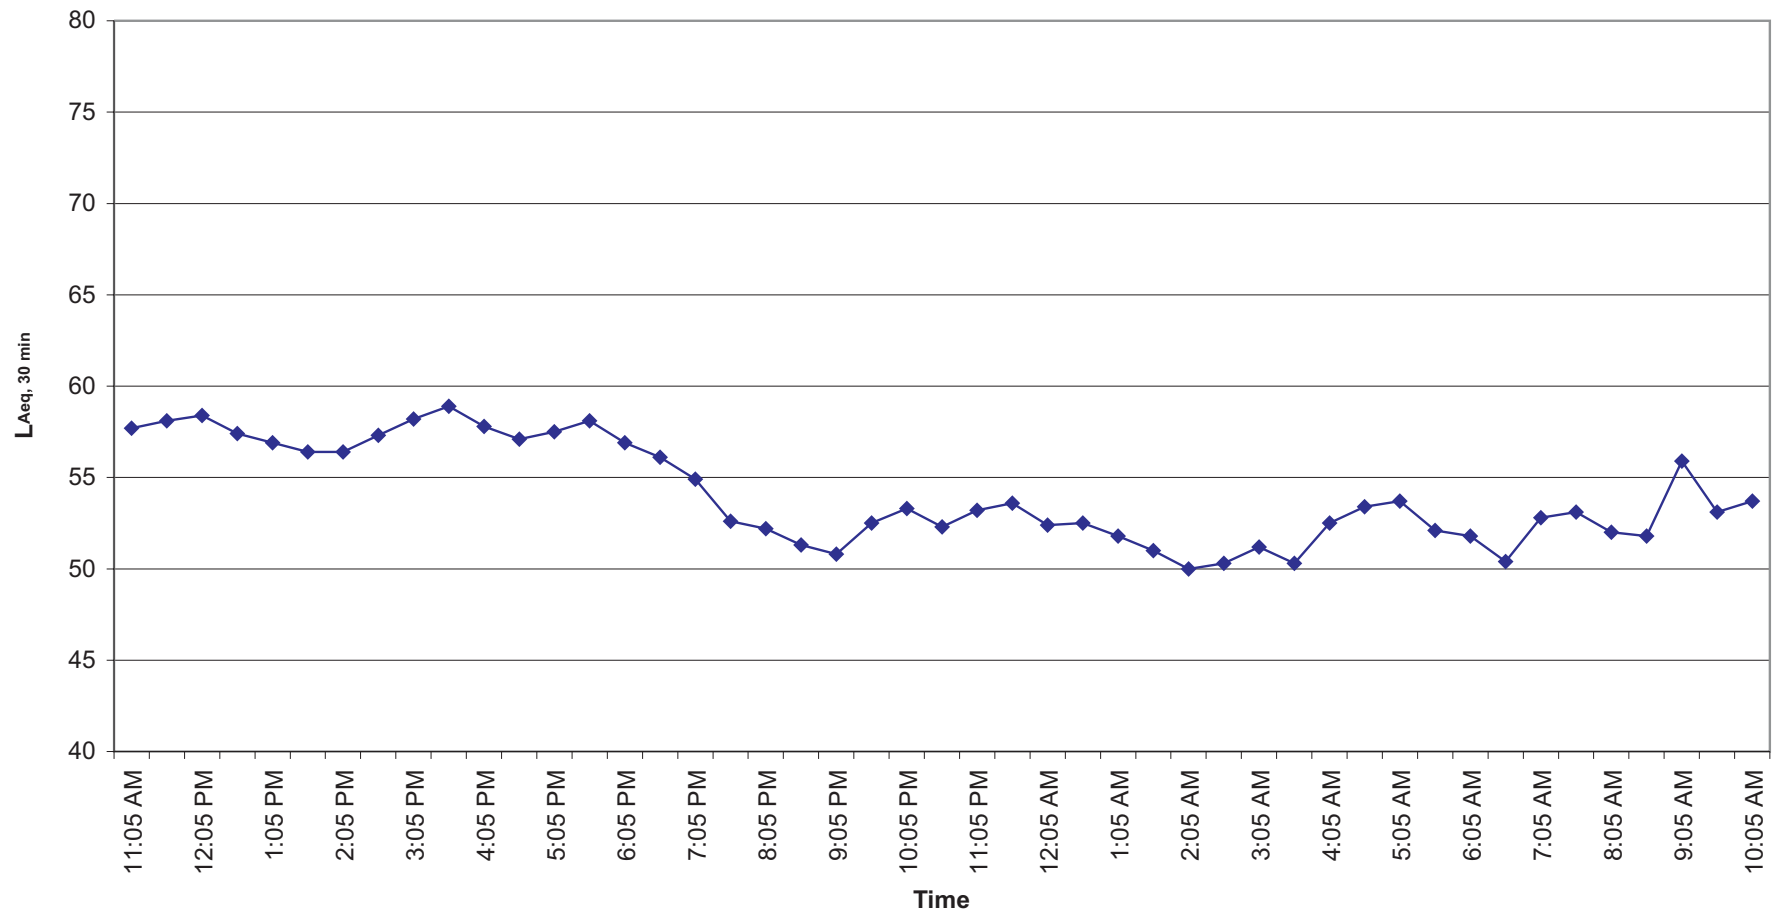

**Measured Prevailing Noise Levels at N1a (Shek Pik Prison - Staff Quarter Block J)
(19 - 20 January 2006)**

Figure 5.3e

Measured Prevailing Noise Levels at N1a (Staff Quarter Block J)