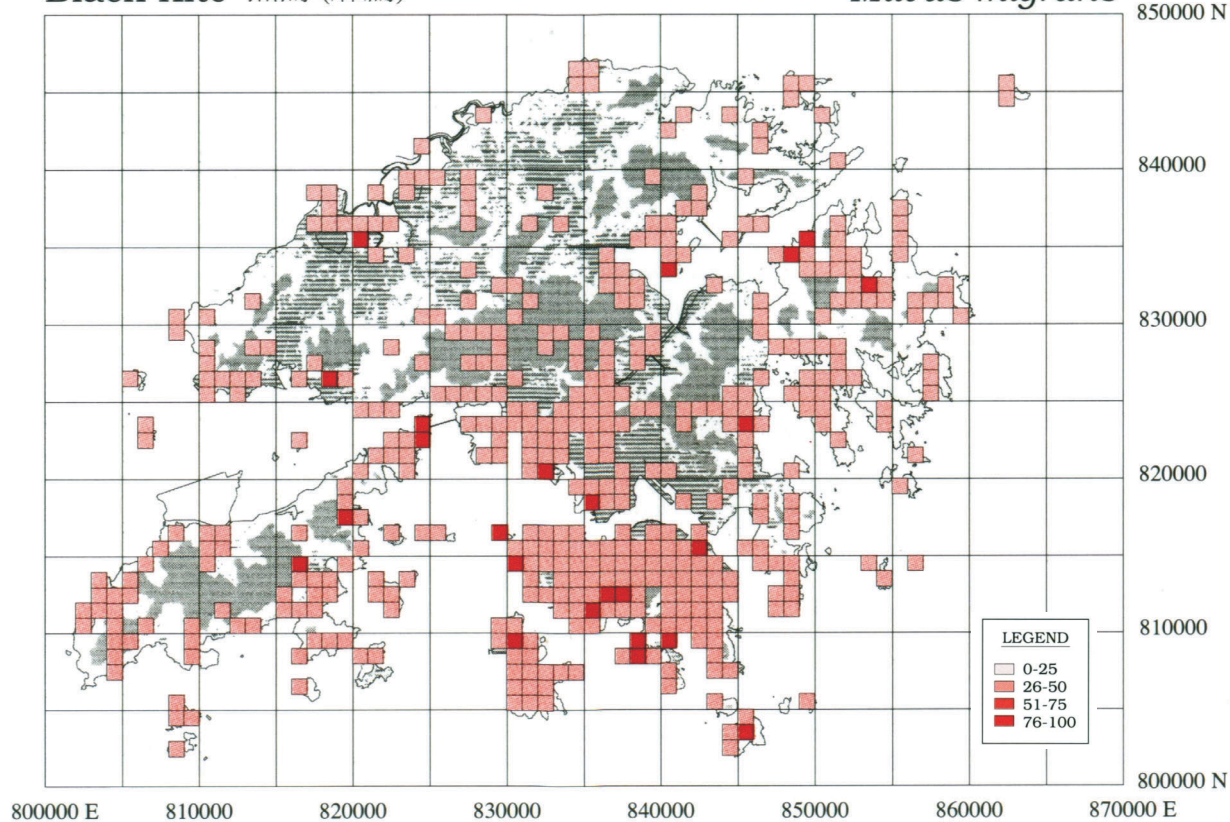

Black Kite 黑鳶 (麻鷹)

Milvus migrans

Pacific Reef Egret 岩鷺

Egretta sacra

Figure 1

Distribution Pattern and Density of Black Kite and Pacific Reef Egret in Hong Kong
(Information extracted from Carey *et al* 2001)

FILE: c2662(0018180)eia_docu-set2_25_1.cdr
DATE: 05/10/2006

Environmental
Resources
Management