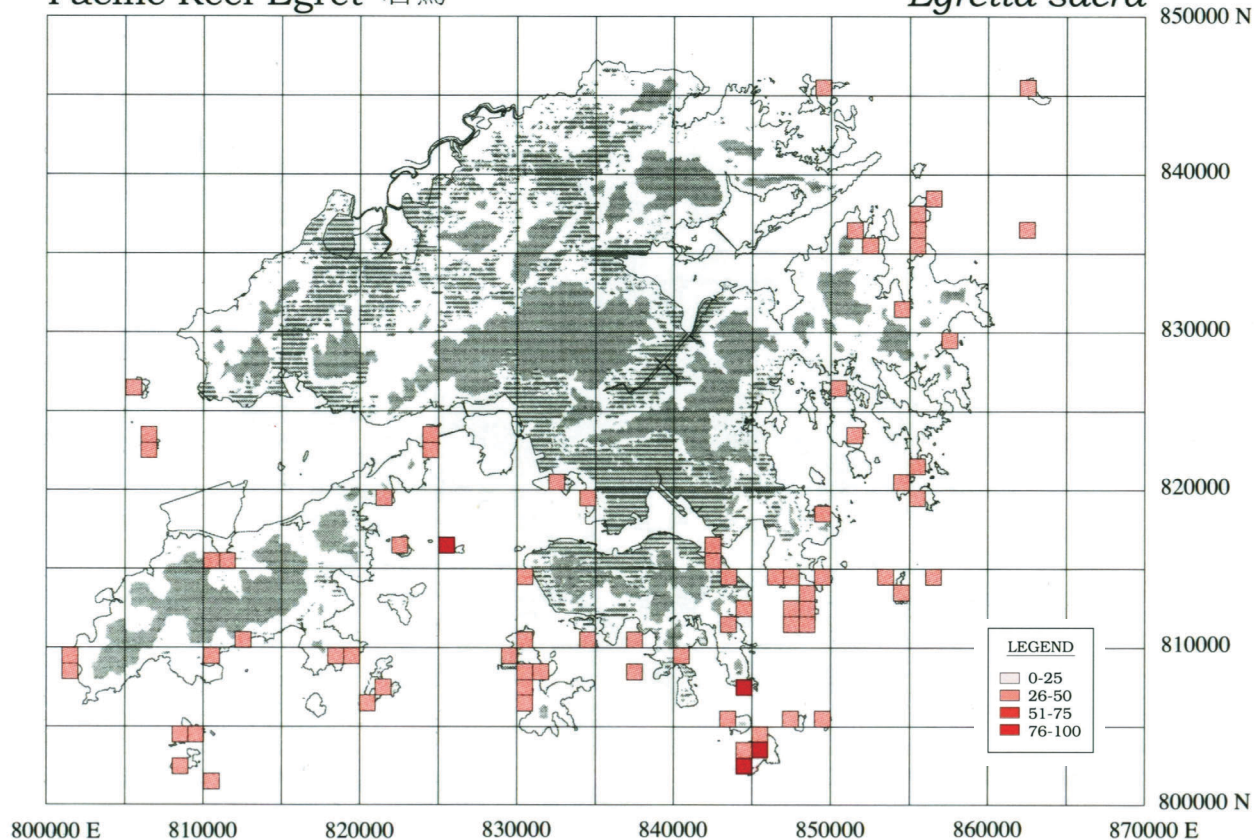

Black Kite 黑鳶 (麻鷹)

Milvus migrans

Pacific Reef Egret 岩鷺

Egretta sacra

Figure 1

Distribution Pattern and Density of Black Kite and Pacific Reef Egret in Hong Kong
(Information extracted from Carey *et al* 2001)