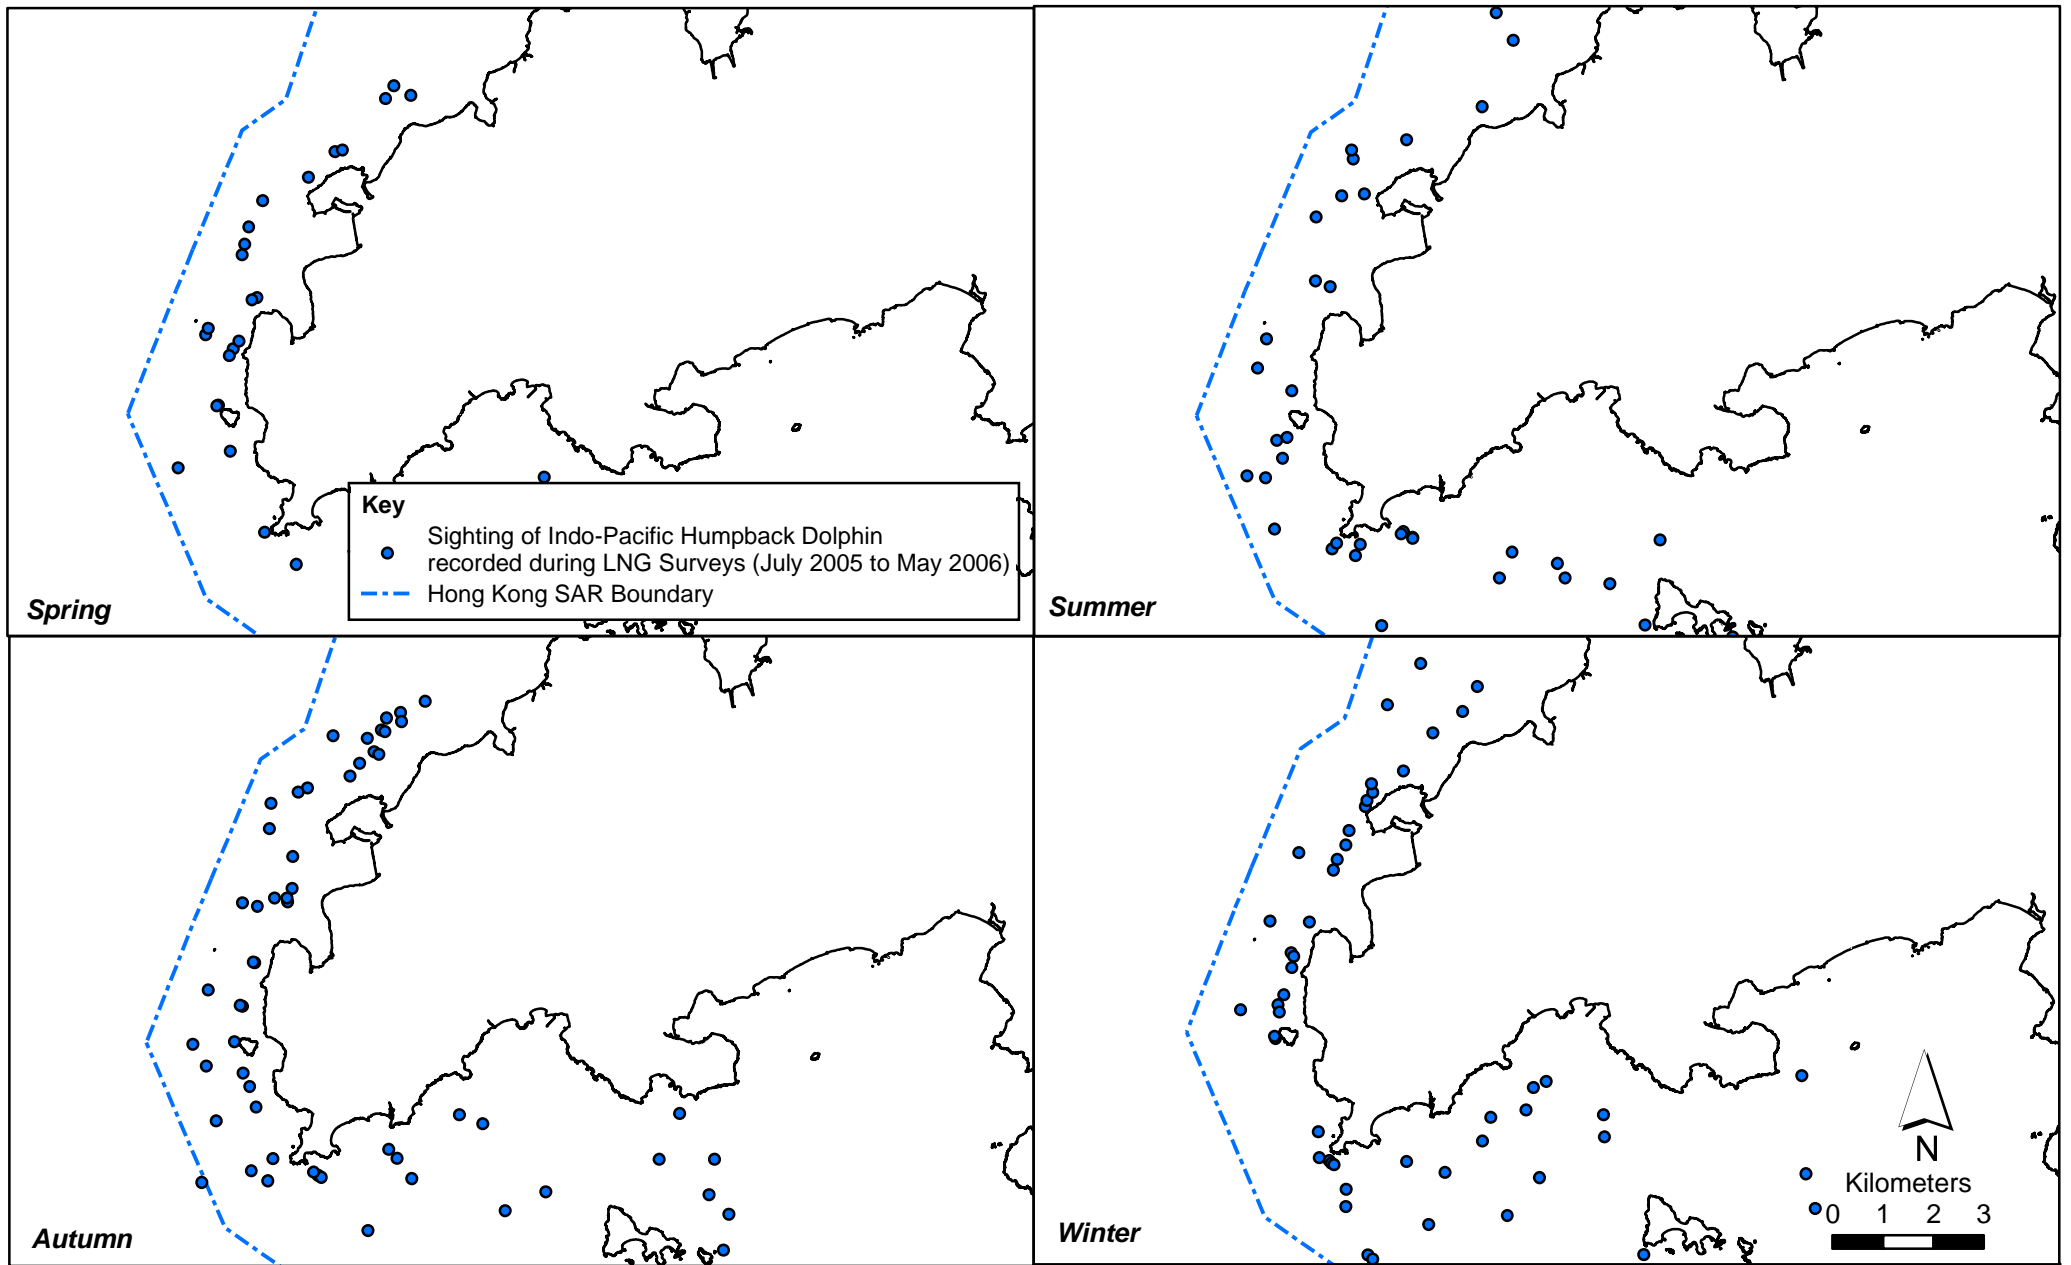

Figure 9.24

Distribution of Indo-Pacific Humpback Dolphin with Seasonal Variation at Deep Bay

Figure 9.25

Distribution of Indo-Pacific Humpback Dolphin with Seasonal Variation at Northwest Lantau

Figure 9.26

Distribution of Indo-Pacific Humpback Dolphin with Seasonal Variation at West Lantau

Figure 9.27

Distribution of Indo-Pacific Humpback Dolphin with Seasonal Variation at Southwest Lantau