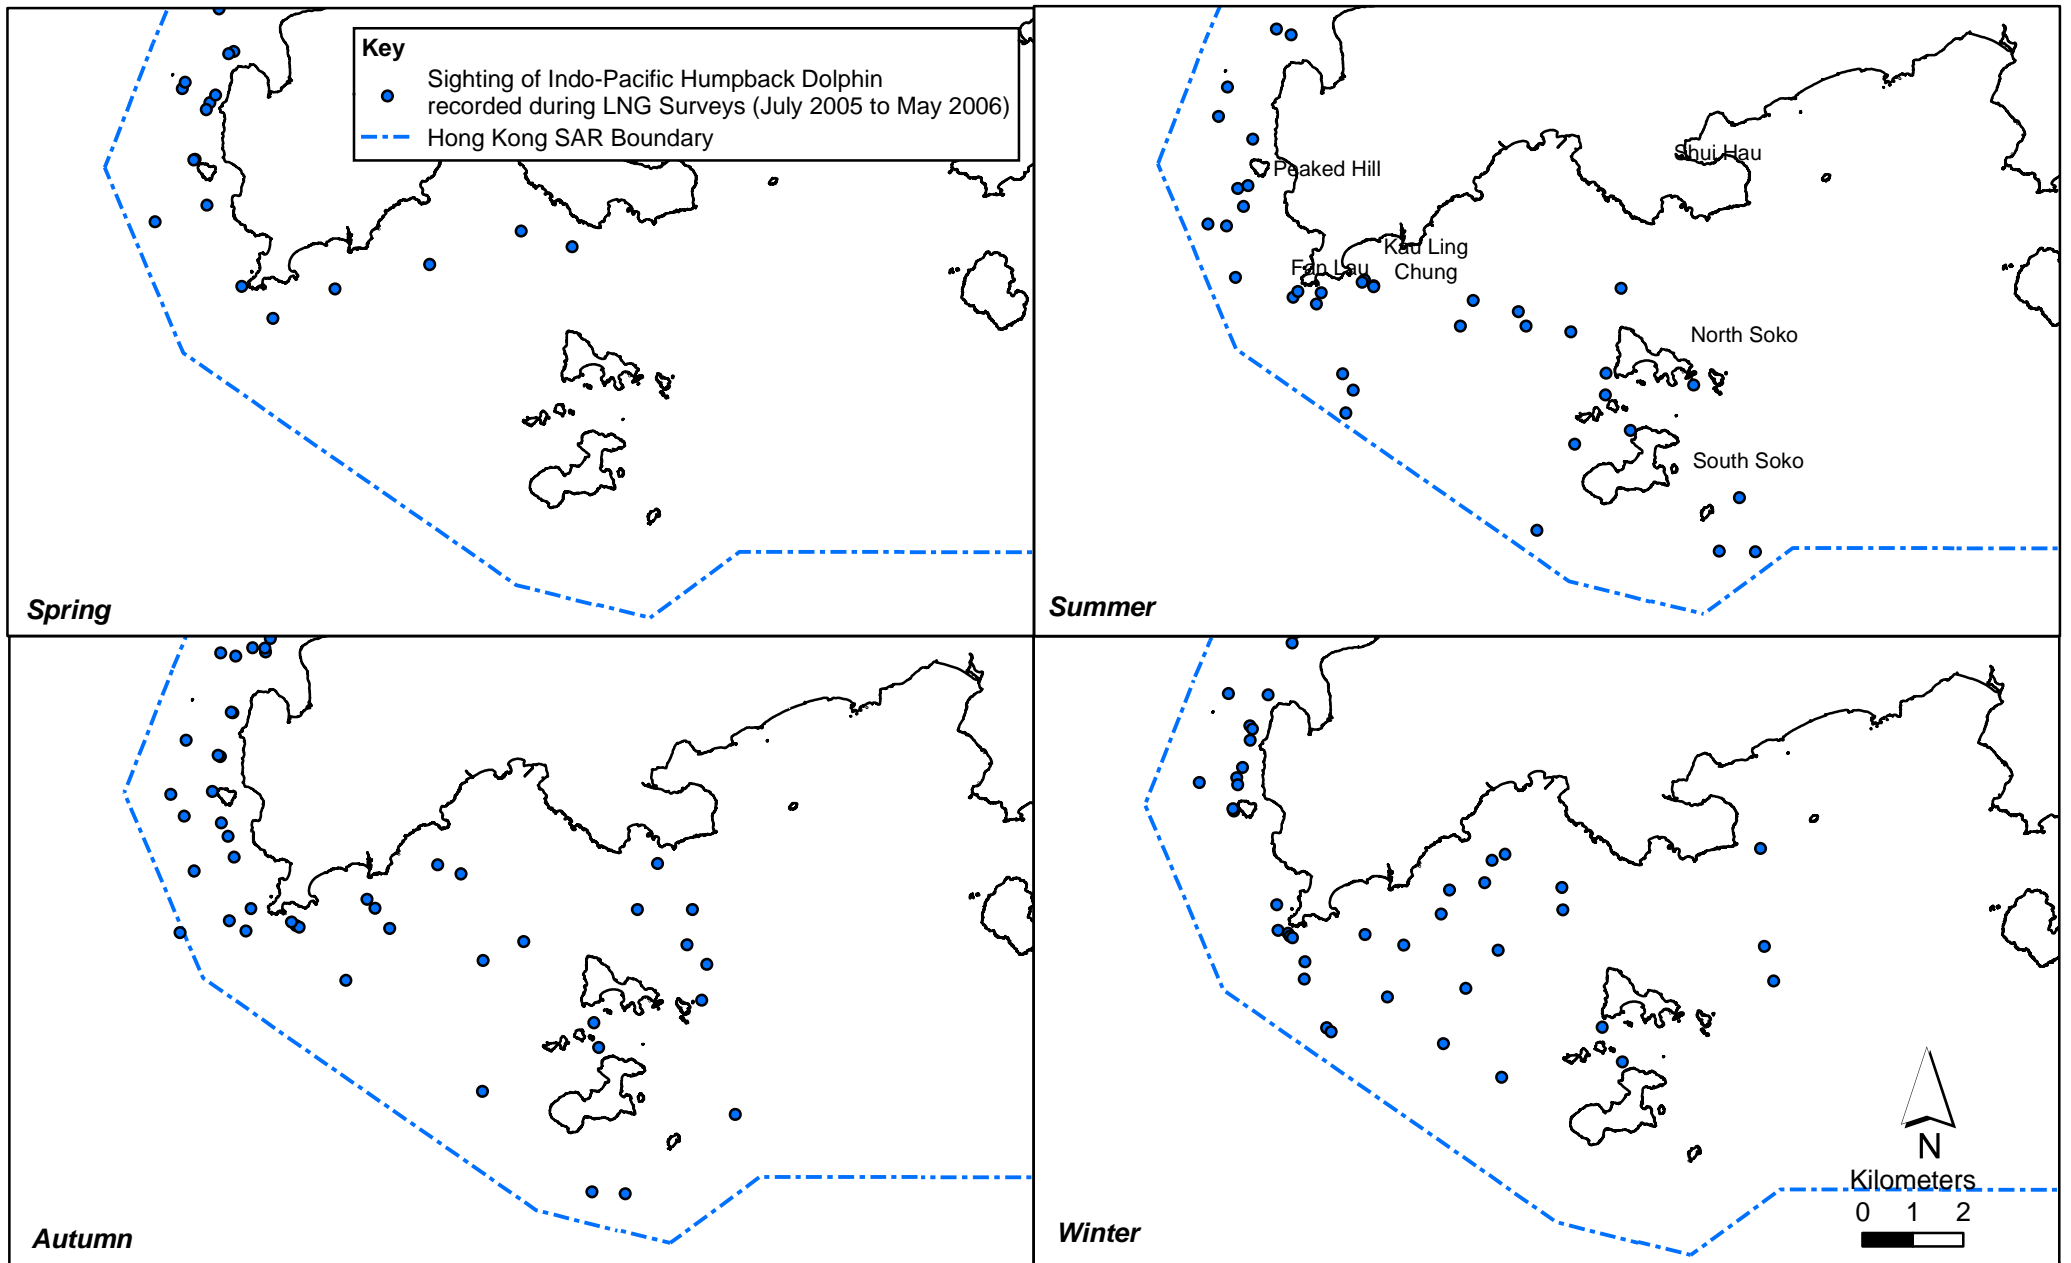

Figure 9.24

Distribution of Indo-Pacific Humpback Dolphin with Seasonal Variation at Deep Bay

Figure 9.25

Distribution of Indo-Pacific Humpback Dolphin with Seasonal Variation at Northwest Lantau

Figure 9.26

Distribution of Indo-Pacific Humpback Dolphin with Seasonal Variation at West Lantau

Figure 9.27

Distribution of Indo-Pacific Humpback Dolphin with Seasonal Variation at Southwest Lantau