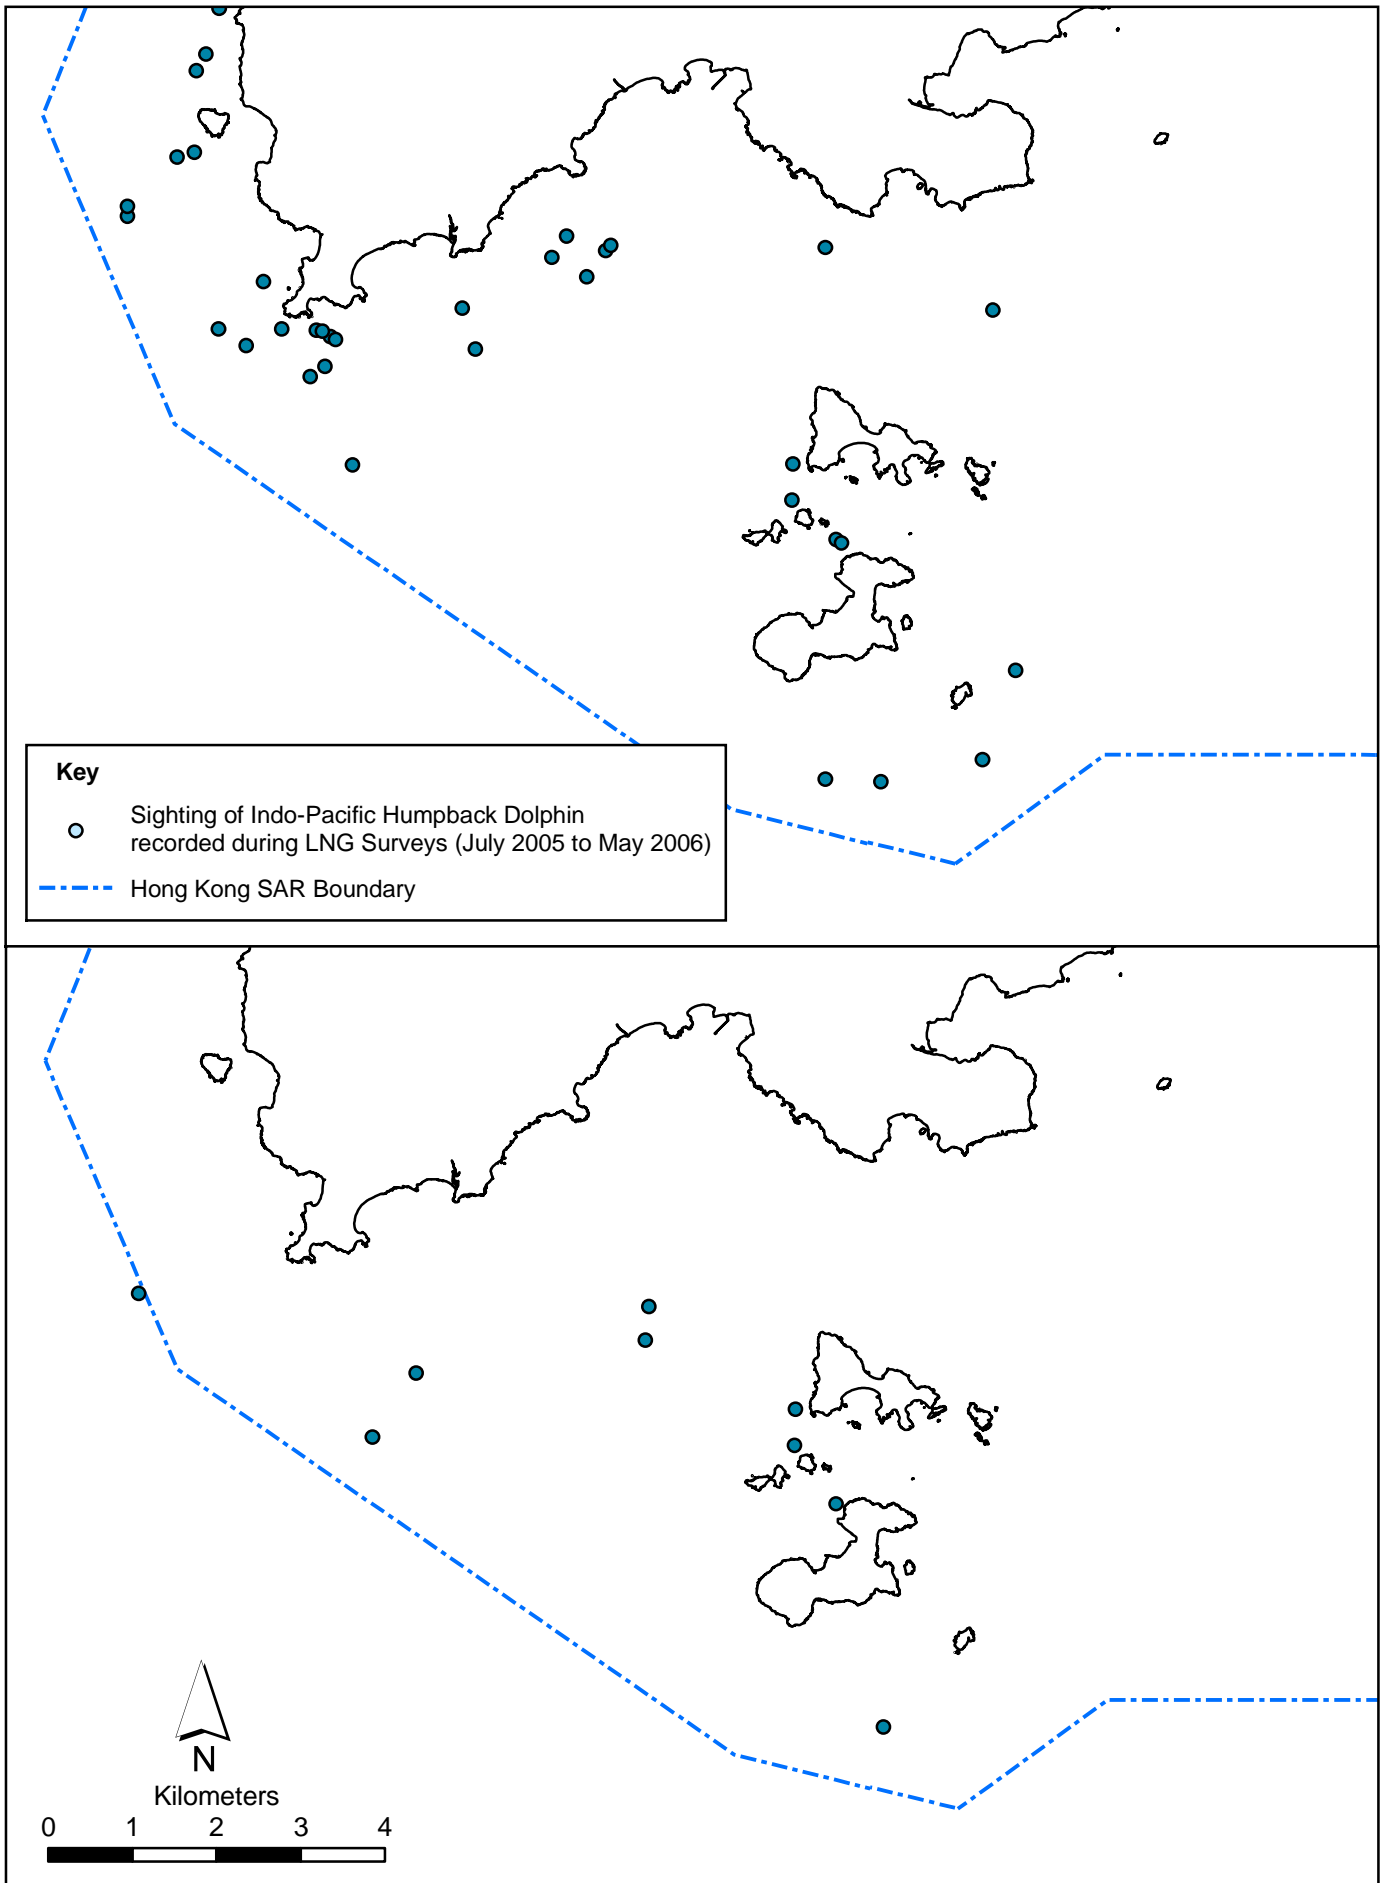

FIGURE 9.32

Distribution of Indo-Pacific Humpback Dolphin with Feeding or Socialising Activities at Deep Bay

**FIGURE 9.33** Distribution of Indo-Pacific Humpback Dolphin with Feeding or Socialising Activities at Northwest Lantau

File: EIA\_Docu-set2/0018180\_Indo-Pacific-Humpback\_NW-lantau\_Feeding.mxd  
Date: 17/07/2006

**Environmental  
Resources  
Management**

FIGURE 9.34 Distribution of Indo-Pacific Humpback Dolphin with Feeding or Socialising Activities at West Lantau

File: EIA\_Docu-set2/0018180\_Indo-Pacific-Humpback\_W-lantau\_Feeding.mxd  
 Date: 17/07/2006

**FIGURE 9.35** Distribution of Indo-Pacific Humpback Dolphin with Feeding or Socialising Activities at Southwest Lantau