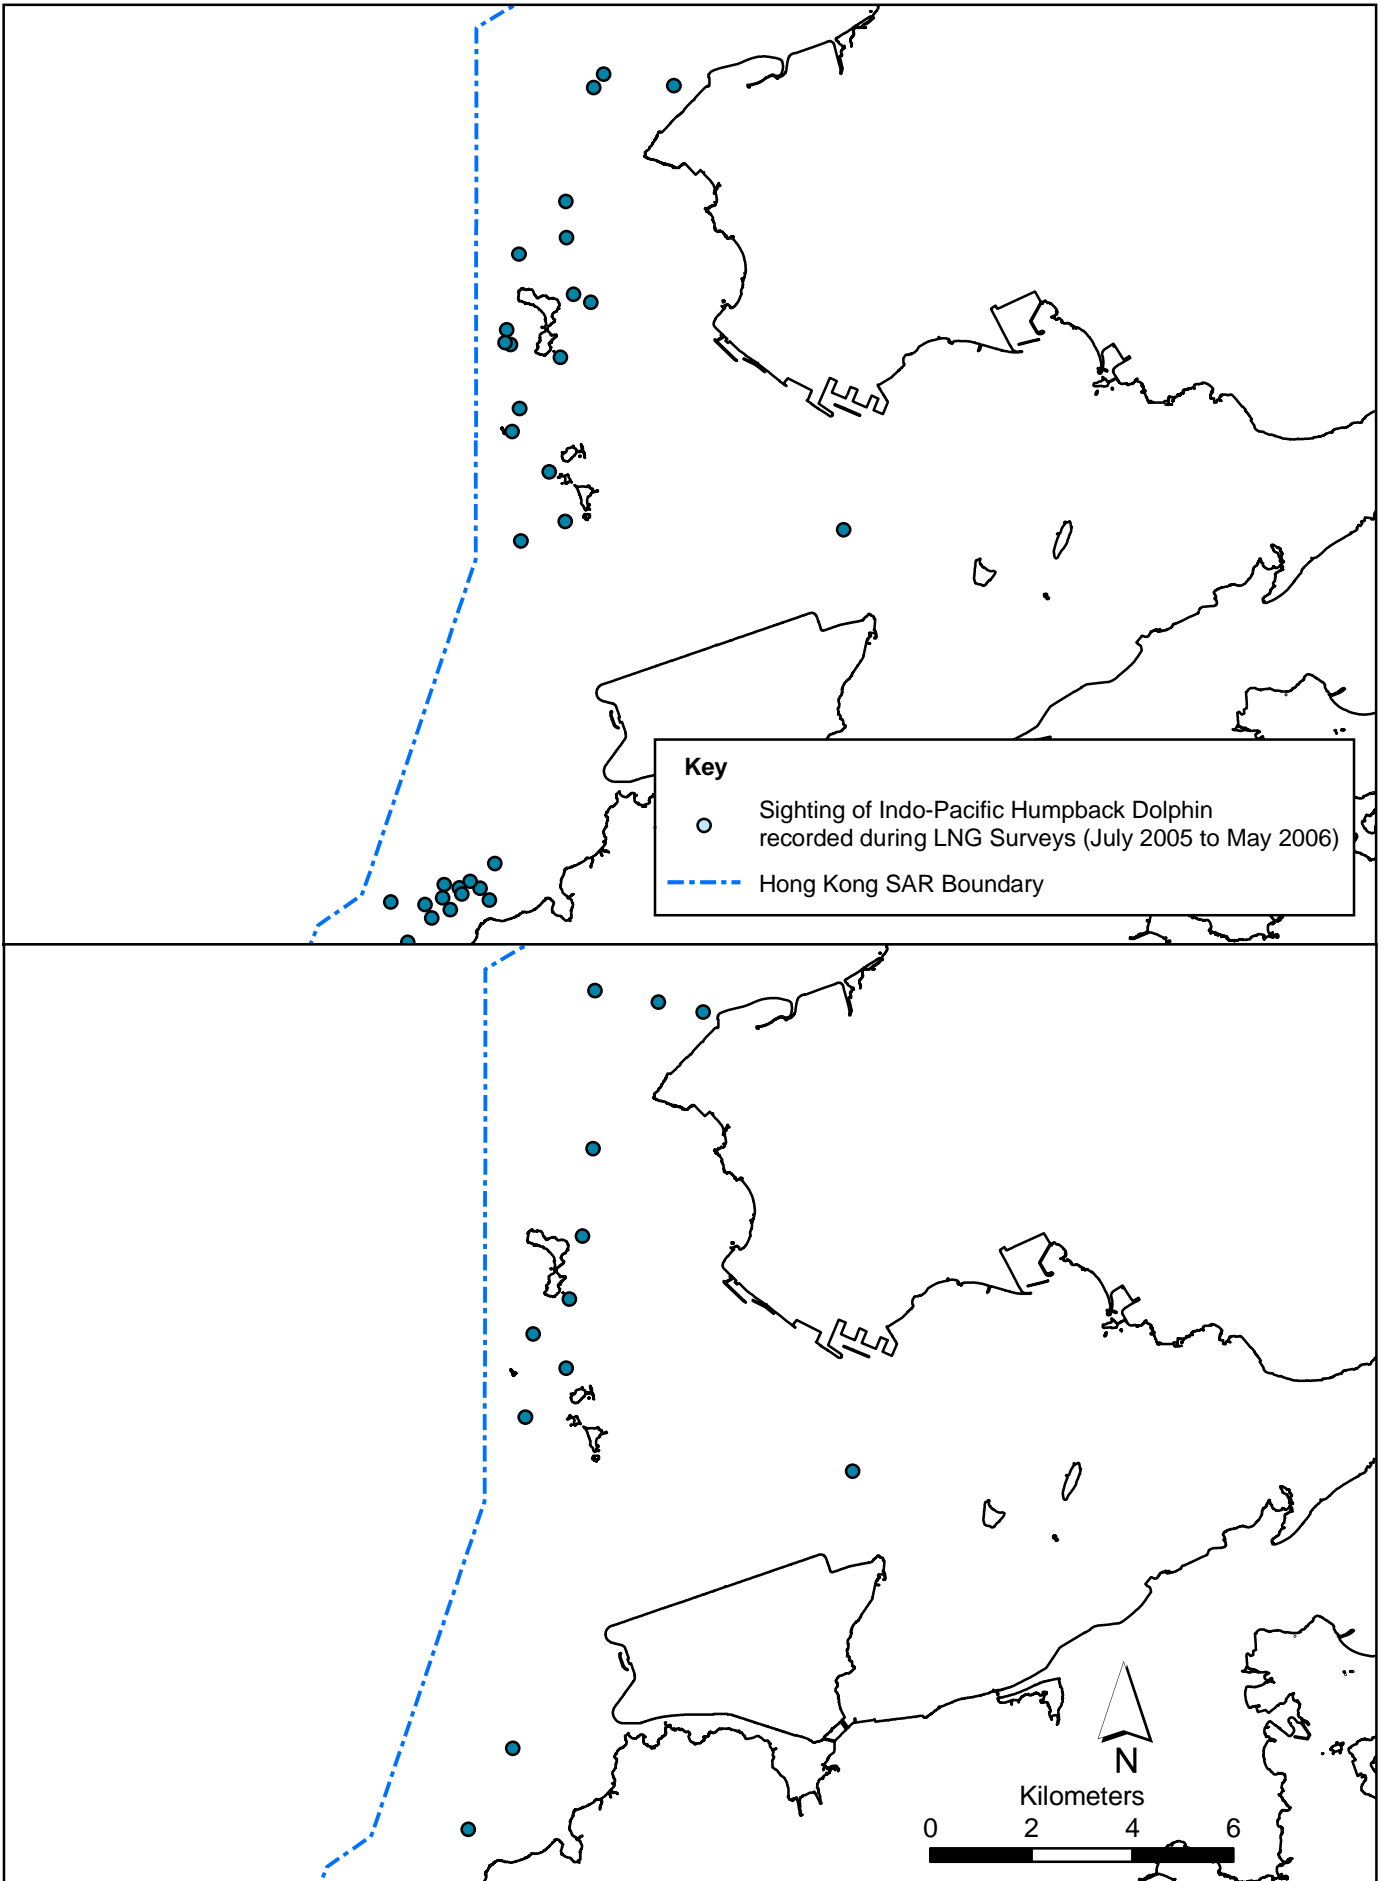

FIGURE 9.32

Distribution of Indo-Pacific Humpback Dolphin with Feeding or Socialising Activities at Deep Bay

**FIGURE 9.33** Distribution of Indo-Pacific Humpback Dolphin with Feeding or Socialising Activities at Northwest Lantau

File: EIA\_Docu-set2/0018180\_Indo-Pacific-Humpback\_NW-lantau\_Feeding.mxd  
Date: 17/07/2006

**Environmental  
Resources  
Management**

FIGURE 9.34 Distribution of Indo-Pacific Humpback Dolphin with Feeding or Socialising Activities at West Lantau

File: EIA\_Docu-set2/0018180\_Indo-Pacific-Humpback\_W-lantau\_Feeding.mxd  
 Date: 17/07/2006

**FIGURE 9.35** Distribution of Indo-Pacific Humpback Dolphin with Feeding or Socialising Activities at Southwest Lantau