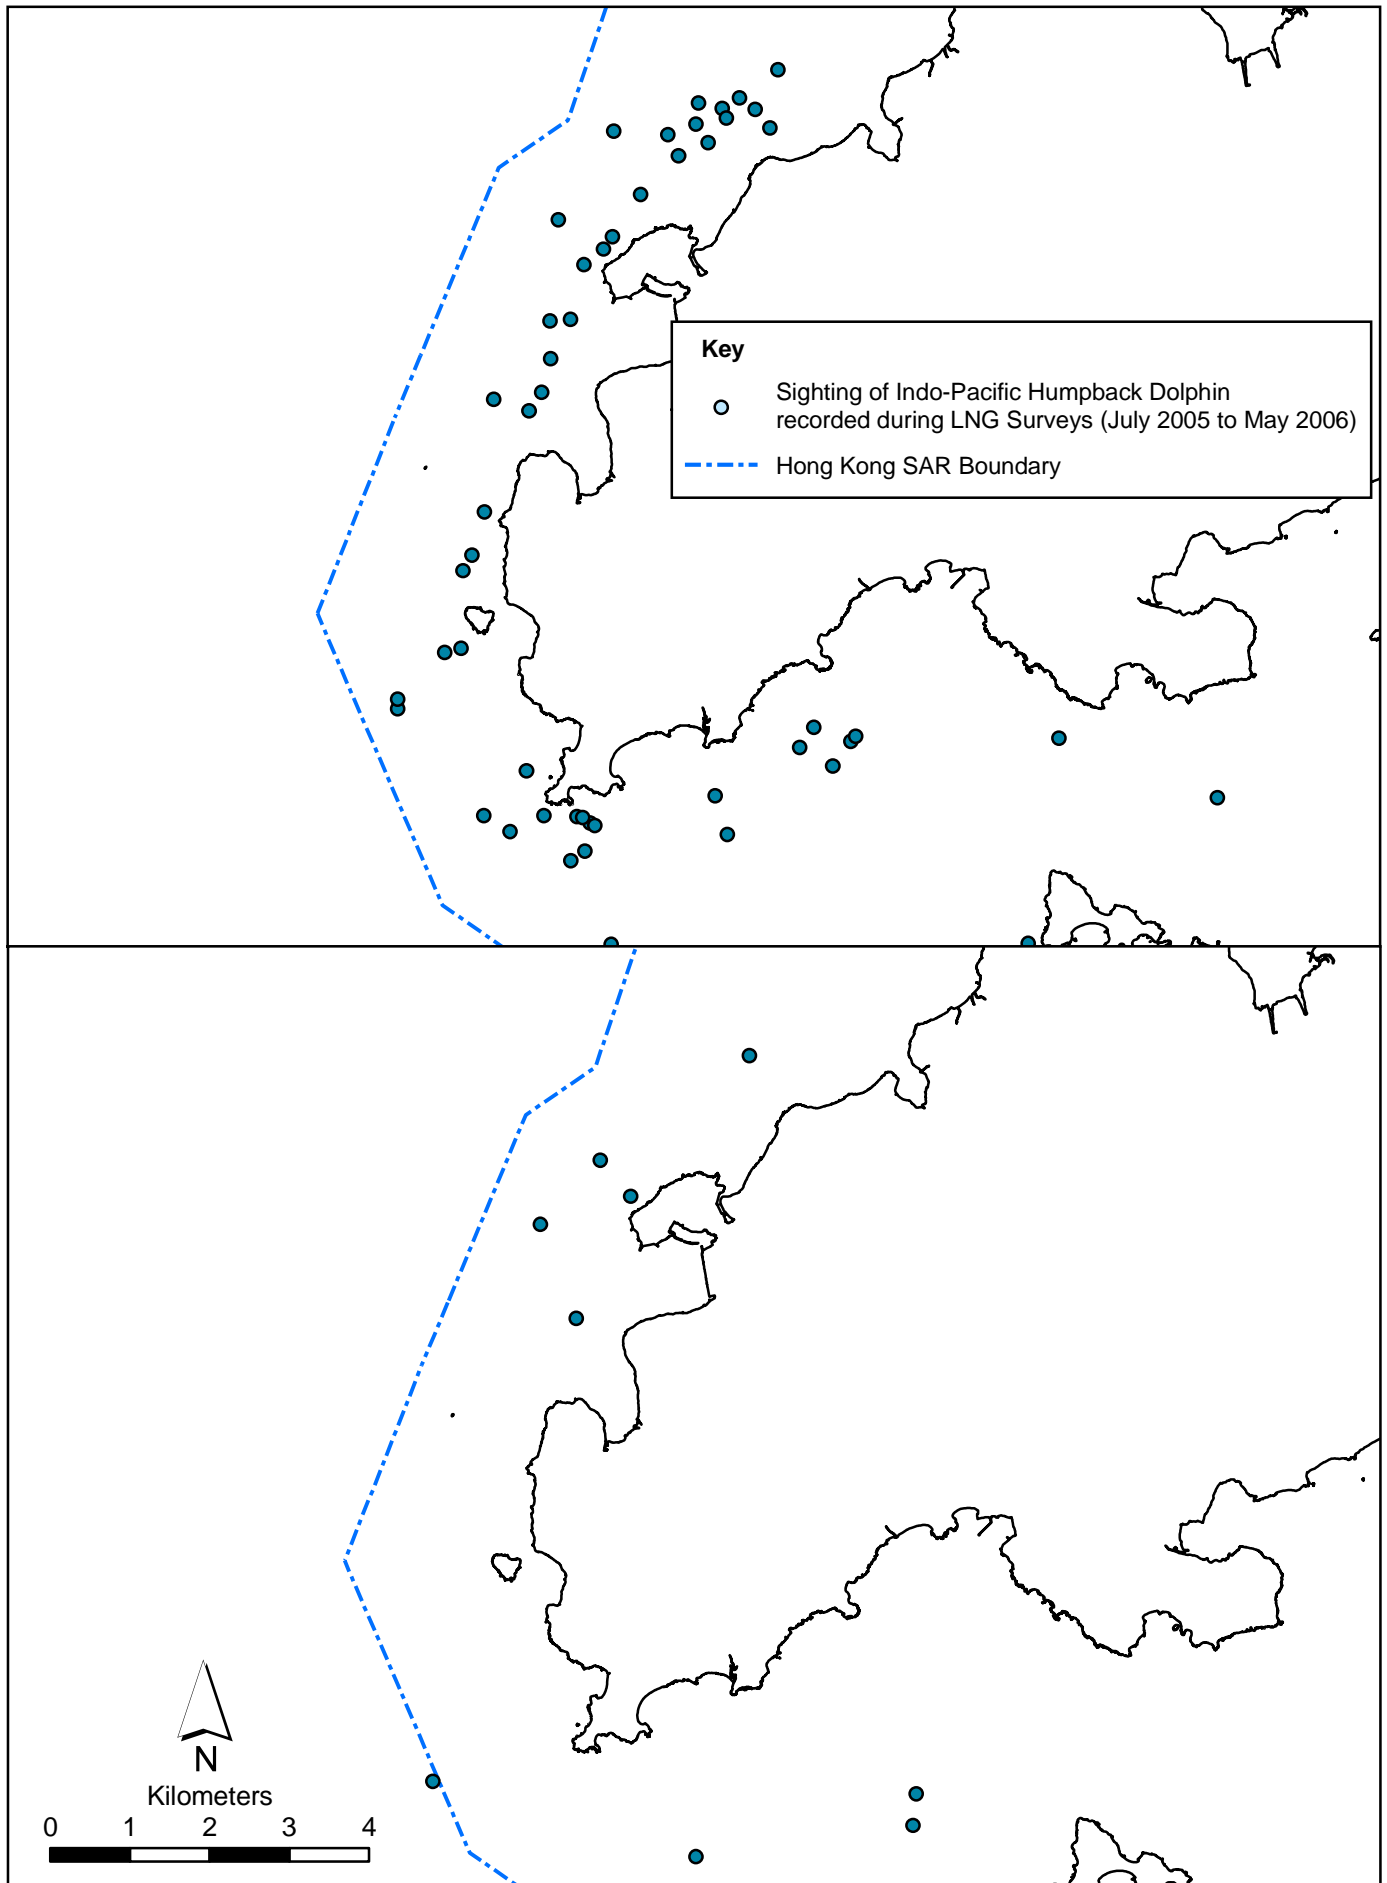

FIGURE 9.32

Distribution of Indo-Pacific Humpback Dolphin with Feeding or Socialising Activities at Deep Bay

**FIGURE 9.33** Distribution of Indo-Pacific Humpback Dolphin with Feeding or Socialising Activities at Northwest Lantau

File: EIA\_Docu-set2/0018180\_Indo-Pacific-Humpback\_NW-lantau\_Feeding.mxd  
Date: 17/07/2006

**Environmental  
Resources  
Management**

FIGURE 9.34 Distribution of Indo-Pacific Humpback Dolphin with Feeding or Socialising Activities at West Lantau

File: EIA\_Docu-set2/0018180\_Indo-Pacific-Humpback\_W-lantau\_Feeding.mxd  
 Date: 17/07/2006

**FIGURE 9.35** Distribution of Indo-Pacific Humpback Dolphin with Feeding or Socialising Activities at Southwest Lantau