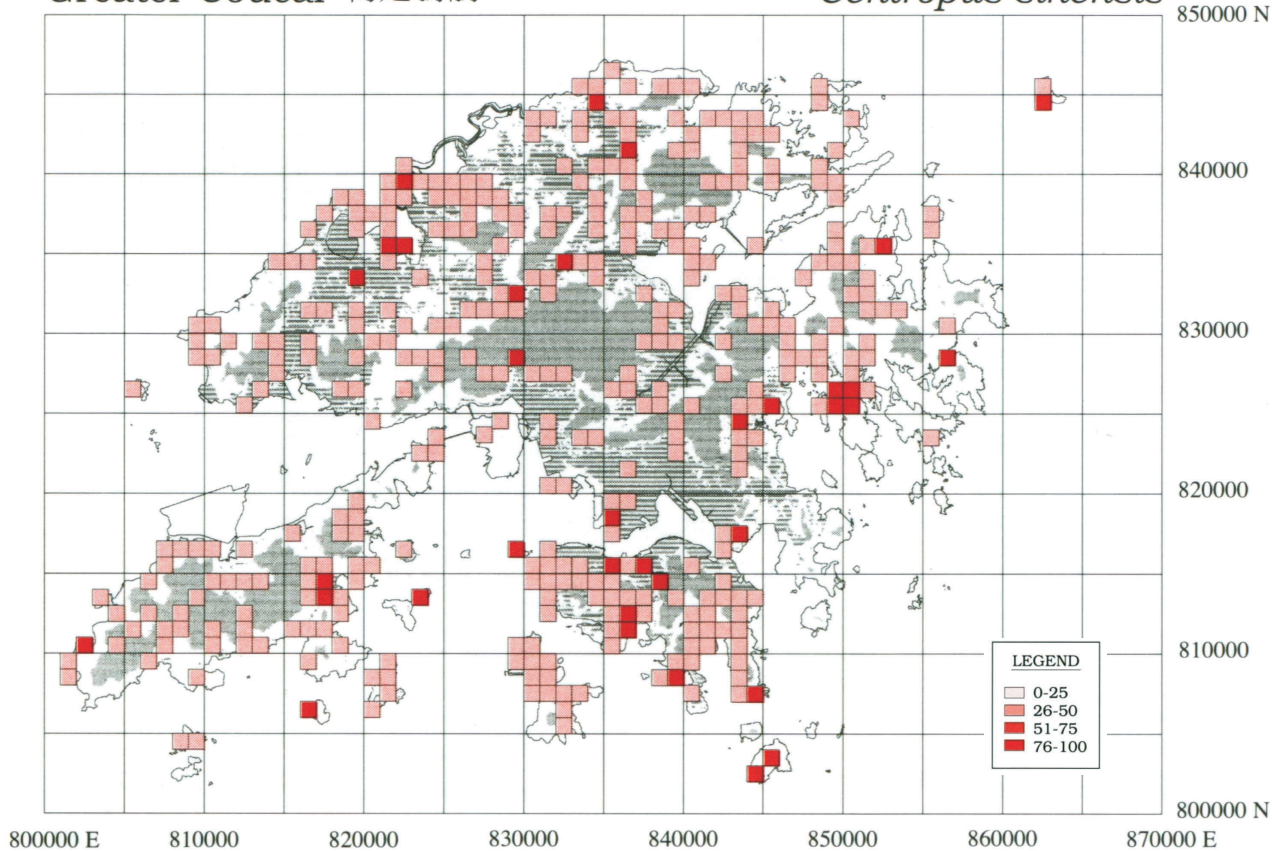

Black Kite 黑鳶 (麻鷹)

Milvus migrans

Greater Coucal 褐翅鴉鵂

Centropus sinensis

Figure 1

Distribution Pattern and Density of Black Kite and Greater Coucal
in Hong Kong
(Information extracted from Carey *et al* 2001)