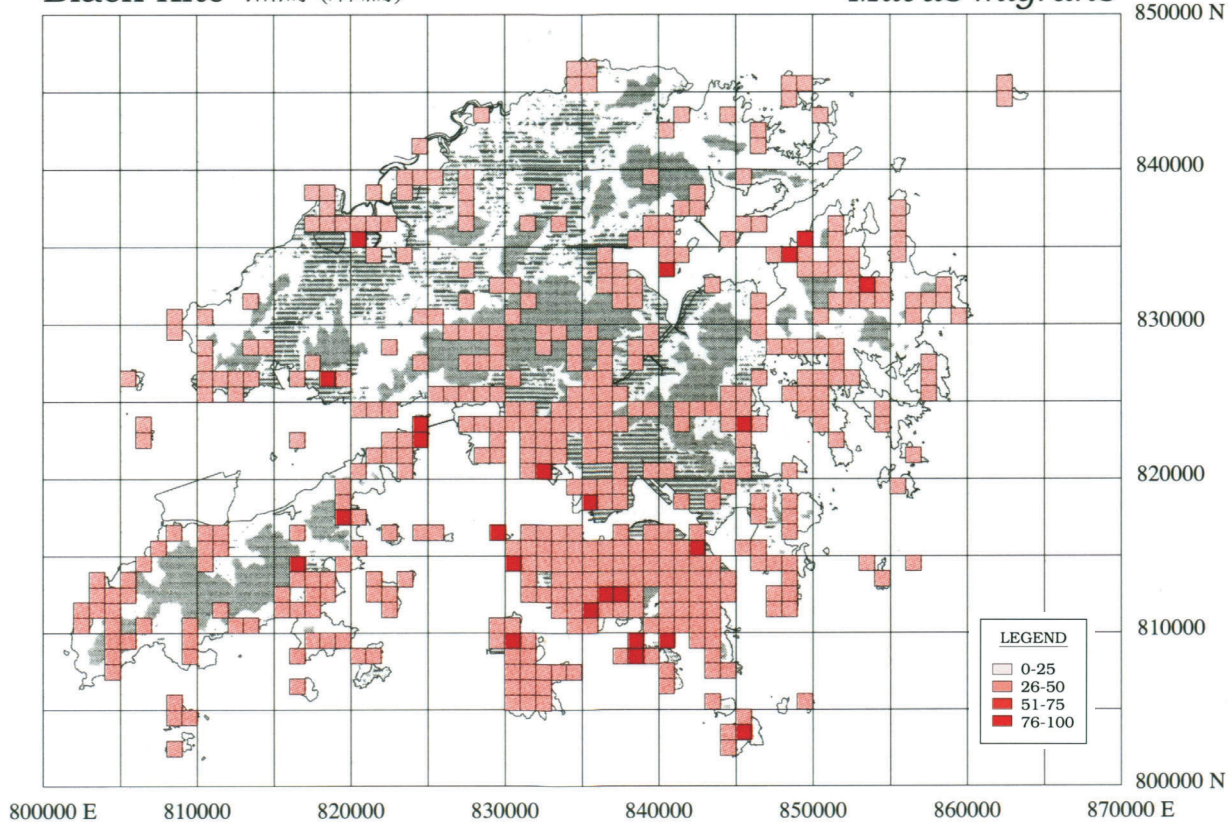

Black Kite 黑鳶 (麻鷹)

Milvus migrans

Greater Coucal 褐翅鴉鵂

Centropus sinensis

Figure 1

Distribution Pattern and Density of Black Kite and Greater Coucal
in Hong Kong
(Information extracted from Carey *et al* 2001)

FILE: c2662(0018180)eia_docu-set2_60.cdr
DATE: 12/06/2006

Environmental
Resources
Management