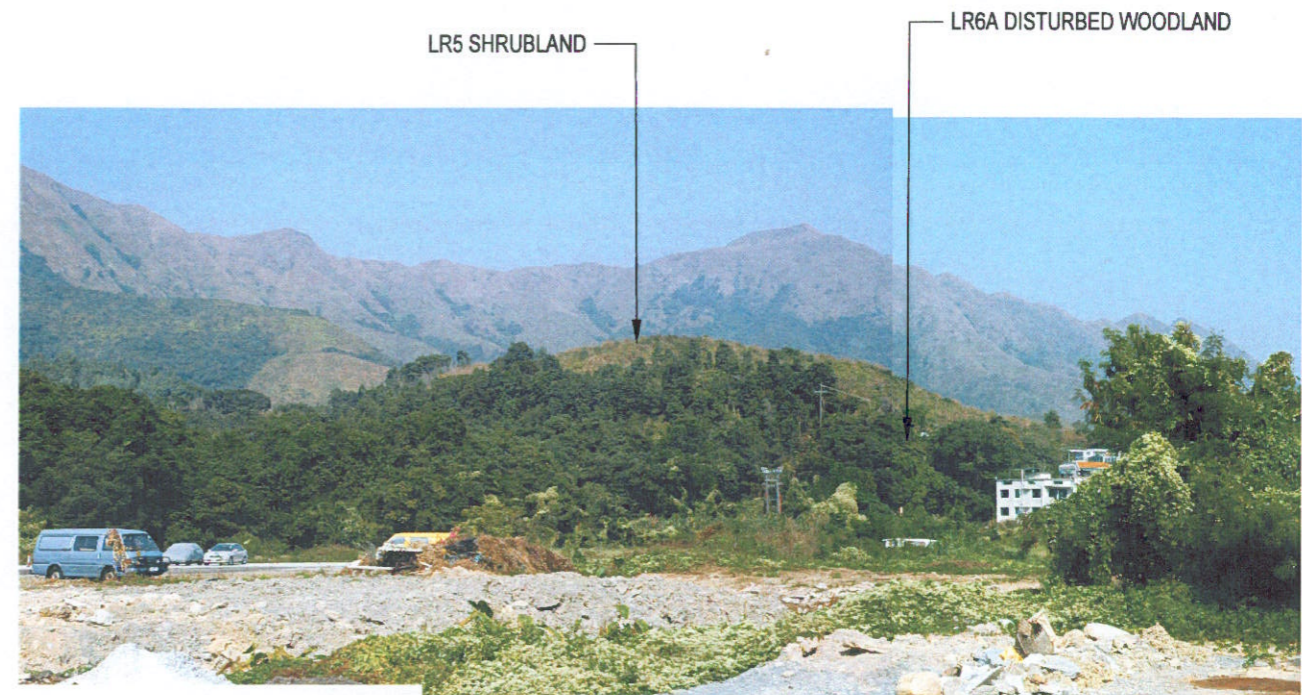

LR 4 - MANMADE SLOPE VEGETATION : WOODLAND MIX VEGETATION ON STABILIZED OR ENHANCED SLOPES

LR 5 - SHRUBLAND : SHRUBS AND GRASSES WITH FEW TREES & LR6A - DISTURBED WOODLAND

LR 6 - SECONDARY WOODLAND : MATURE WOODLANDS WITH CERTAIN DEGREE OF HUMAN DISTURBANCES

LR 7 - FUNG SHUI WOODLAND : MATURE WOODLANDS WITH 'FUNG SHUI' SIGNIFICANCE LOCATED NEAR VILLAGES