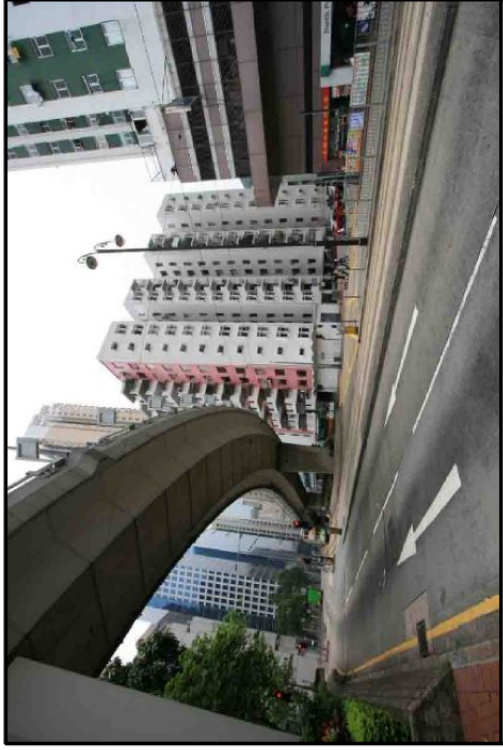

G1C1.2 EXISTING CAR PARK,
PLANNED CUSTOMS HR TOWER

01.1 TIN CHIU ROAD
CHILDREN PLAYGROUND

01.4 KING'S ROAD PLAYGROUND

T1.1 KING'S ROAD

T1.2 JAVA ROAD

T1.3 ISLAND EAST CORRIDOR

01.2 SITTING OUT AREA NEAR
NORTH POINT WATERFRONT