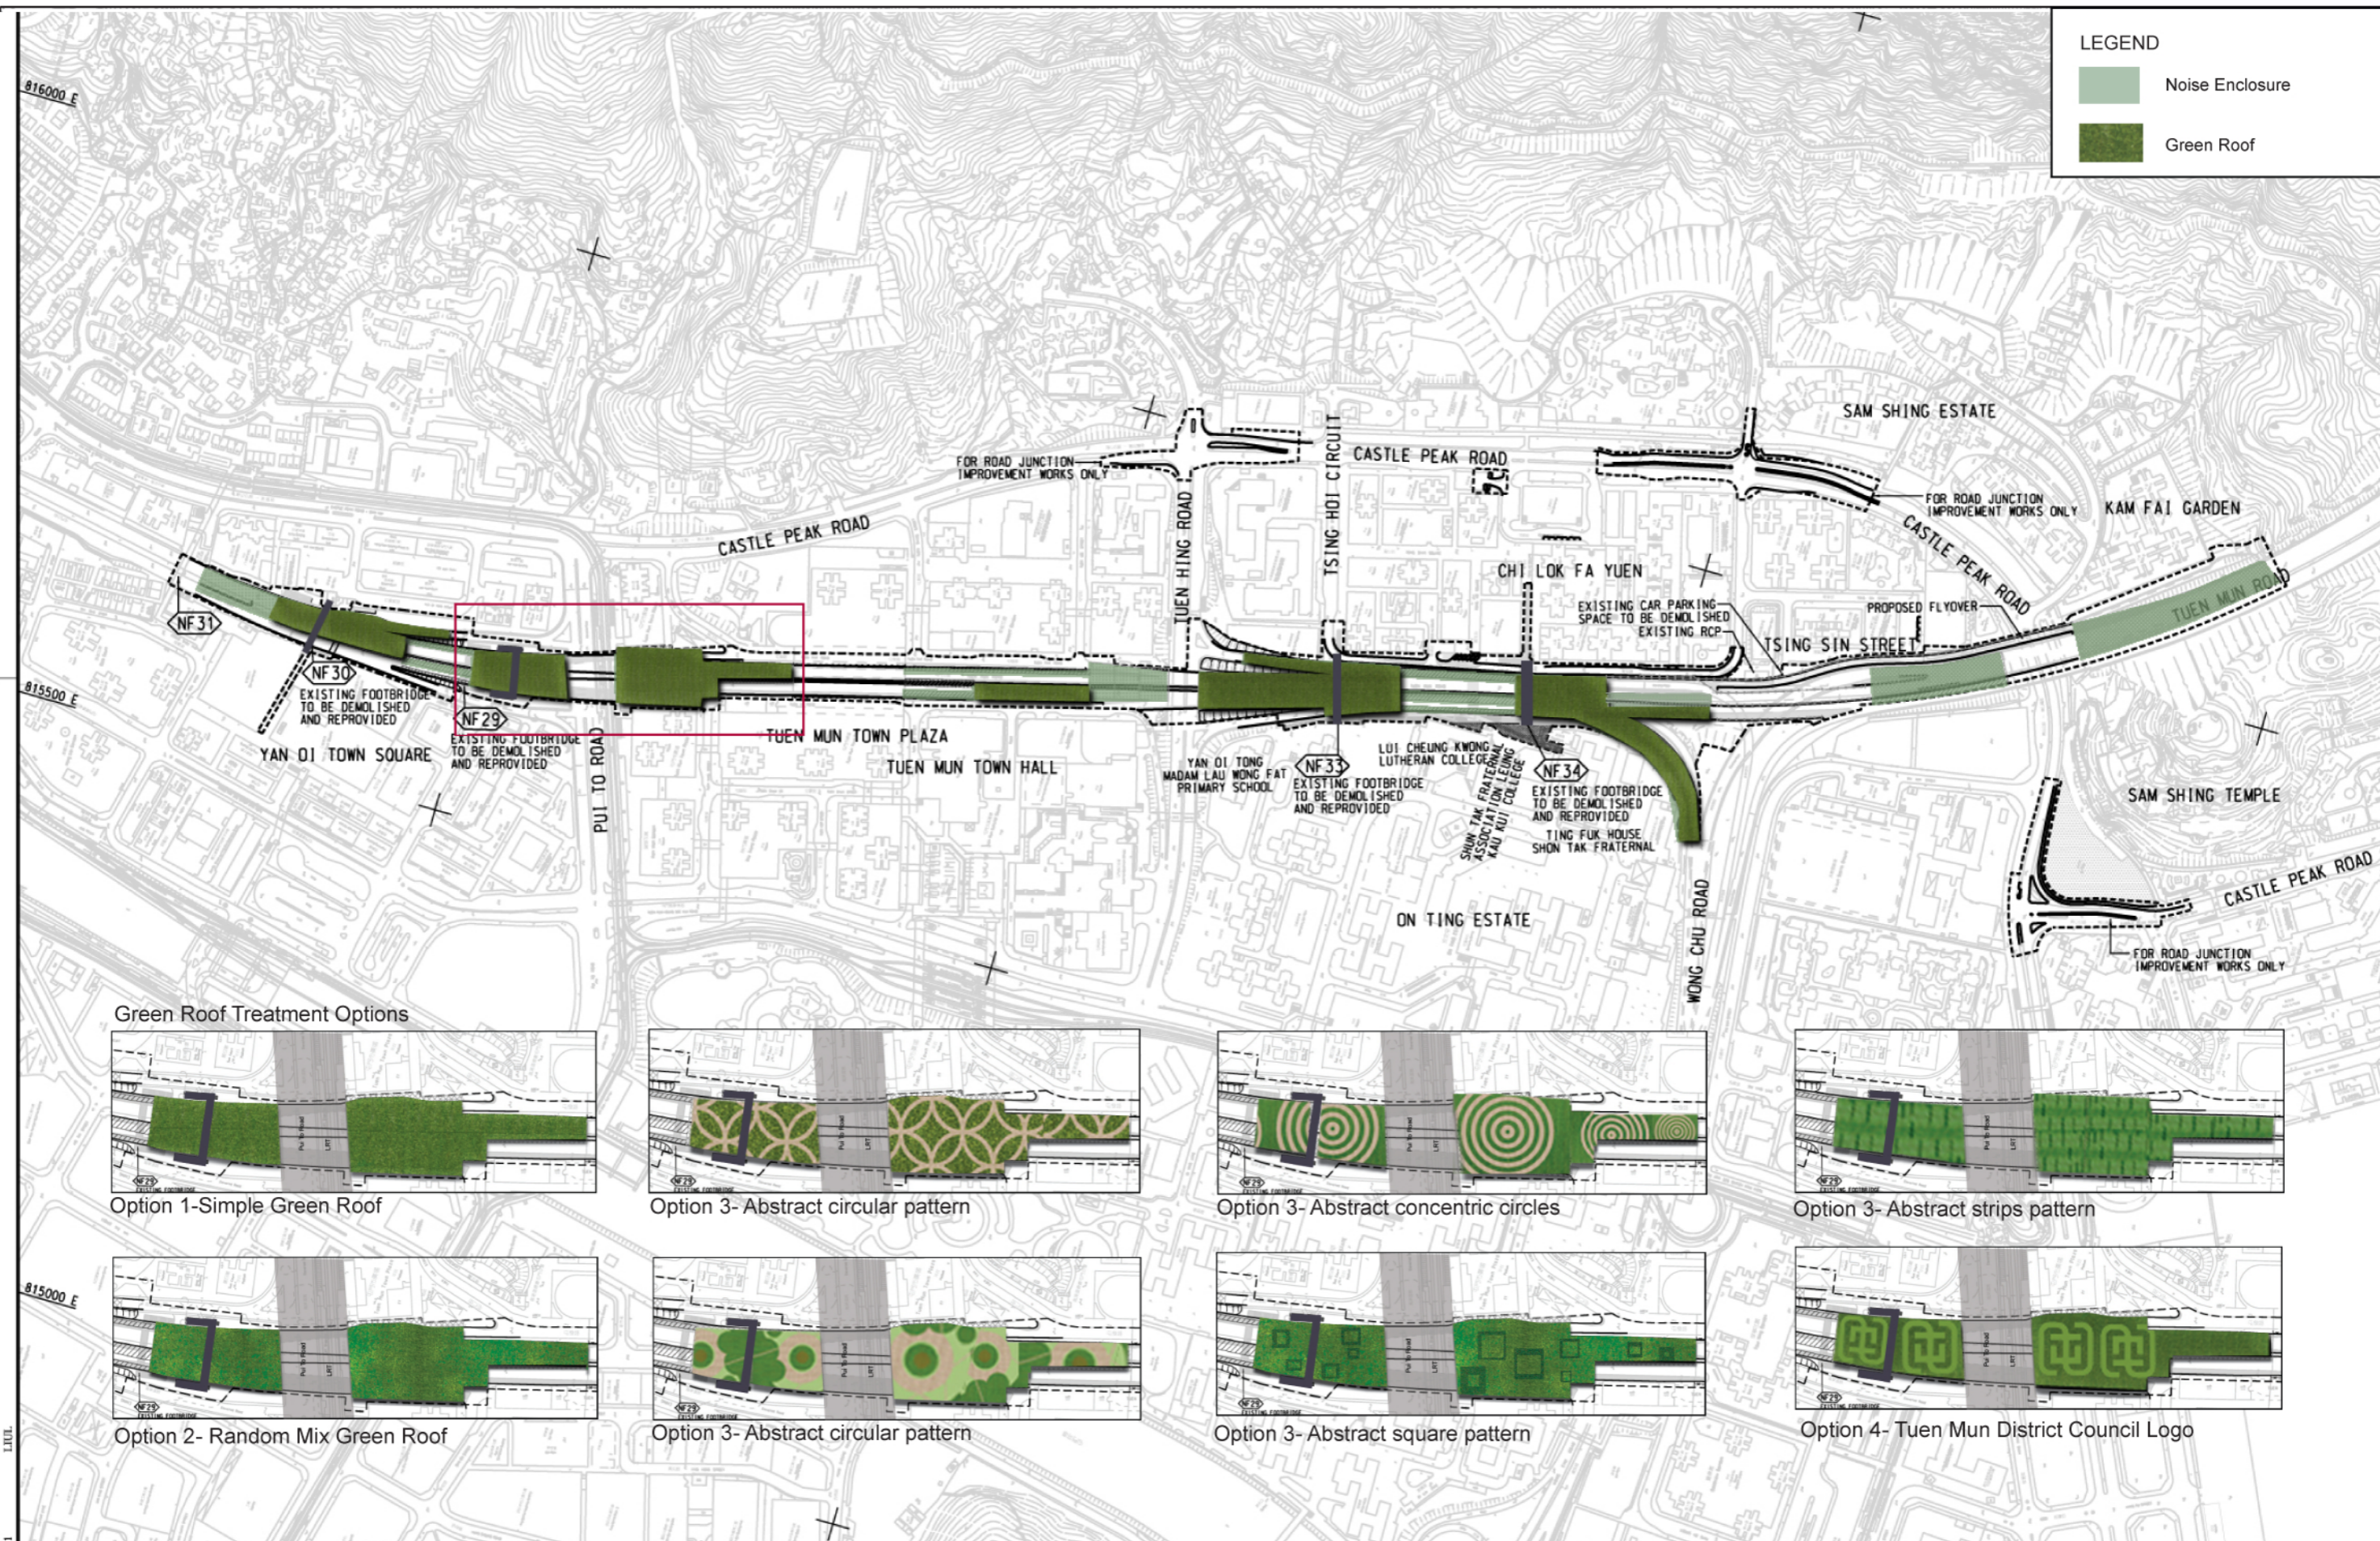

LEGEND

- Noise Enclosure
- Green Roof

Green Roof Treatment Options

Option 1 - Simple Green Roof

Option 3 - Abstract circular pattern

Option 3 - Abstract concentric circles

Option 3 - Abstract strips pattern

Option 2 - Random Mix Green Roof

Option 3 - Abstract circular pattern

Option 3 - Abstract square pattern

Option 4 - Tuen Mun District Council Logo

SCALE	NTS	DATE	
CHECK		DRAWN	
JOB No.	60025208	FIGURE No.	FIGURE 8.5.3
		REV	-