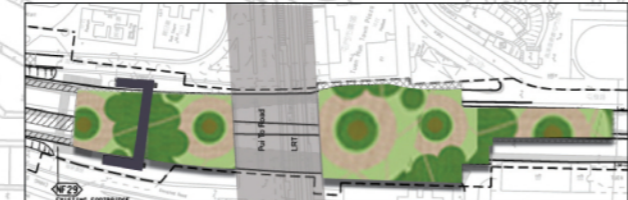

LEGEND

- Noise Enclosure
- Green Roof

Green Roof Treatment Options

Option 1 - Simple Green Roof

Option 3 - Abstract circular pattern

Option 3 - Abstract concentric circles

Option 3 - Abstract strips pattern

Option 2 - Random Mix Green Roof

Option 3 - Abstract circular pattern

Option 3 - Abstract square pattern

Option 4 - Tuen Mun District Council Logo

SCALE	NTS	DATE	
CHECK		DRAWN	
JOB No.	60025208	FIGURE No.	FIGURE 8.5.3
		REV	-