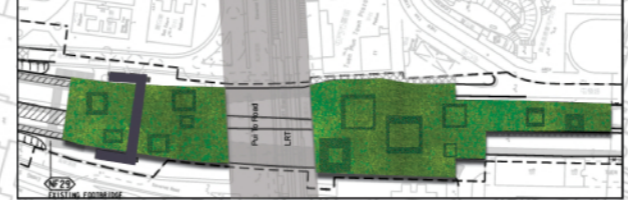

LEGEND

- Noise Enclosure
- Green Roof

Green Roof Treatment Options

Option 1 - Simple Green Roof

Option 3 - Abstract circular pattern

Option 3 - Abstract concentric circles

Option 3 - Abstract strips pattern

Option 2 - Random Mix Green Roof

Option 3 - Abstract circular pattern

Option 3 - Abstract square pattern

Option 4 - Tuen Mun District Council Logo

SCALE	NTS	DATE	
CHECK		DRAWN	
JOB No.	60025208	FIGURE No.	FIGURE 8.5.3
		REV	-