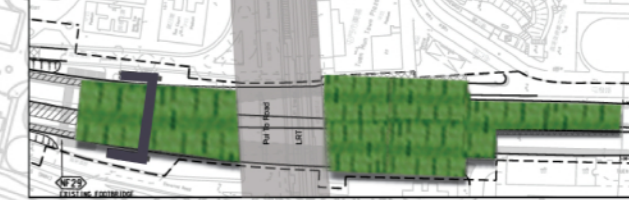

LEGEND

- Noise Enclosure
- Green Roof

Green Roof Treatment Options

Option 1 - Simple Green Roof

Option 3 - Abstract circular pattern

Option 3 - Abstract concentric circles

Option 3 - Abstract strips pattern

Option 2 - Random Mix Green Roof

Option 3 - Abstract circular pattern

Option 3 - Abstract square pattern

Option 4 - Tuen Mun District Council Logo

SCALE	NTS	DATE	
CHECK		DRAWN	
JOB No.	60025208	FIGURE No.	FIGURE 8.5.3
		REV	-