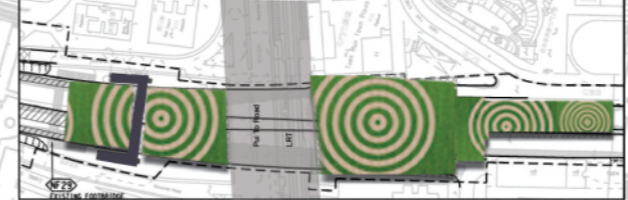

LEGEND

- Noise Enclosure
- Green Roof

Green Roof Treatment Options

Option 1 - Simple Green Roof

Option 3 - Abstract circular pattern

Option 3 - Abstract concentric circles

Option 3 - Abstract strips pattern

Option 2 - Random Mix Green Roof

Option 3 - Abstract circular pattern

Option 3 - Abstract square pattern

Option 4 - Tuen Mun District Council Logo

SCALE	NTS	DATE	
CHECK		DRAWN	
JOB No.	60025208	FIGURE No.	FIGURE 8.5.3
		REV	-