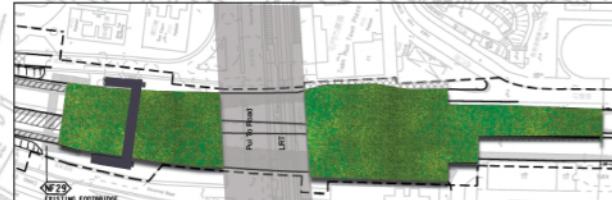

LEGEND

- Noise Enclosure
- Green Roof

Green Roof Treatment Options

Option 1 - Simple Green Roof

Option 3 - Abstract circular pattern

Option 3 - Abstract concentric circles

Option 3 - Abstract strips pattern

Option 2 - Random Mix Green Roof

Option 3 - Abstract circular pattern

Option 3 - Abstract square pattern

Option 4 - Tuen Mun District Council Logo

SCALE	NTS	DATE	
CHECK		DRAWN	
JOB No.	60025208	FIGURE No.	FIGURE 8.5.3
		REV	-