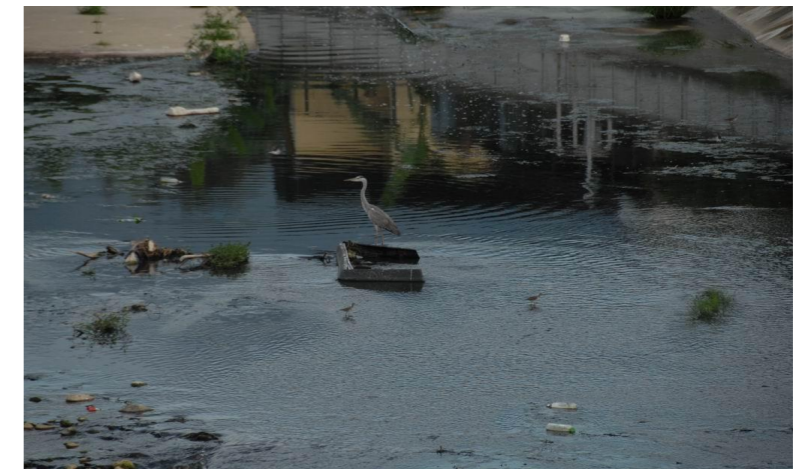

Appendix 3.3 Representative Photographs of Species of Conservation Interest Recorded within the Study Area

Little Grebe

Great Cormorant

Grey Heron

Little Egret

Chinese Pond Heron

Wood Sandpiper

White-shouldered Starling (nest and breeding pair)

Black-faced Spoonbill

Zitting Cisticola

Appendix 3.3 Representative Photographs of Species of Conservation Interest Recorded within the Study Area

Red-billed Starling

Peregrine Falcon

Chinese Bullfrog

Ruby Darter

Short-nosed Fruit Bat tangled up in a mist net near agricultural land

Short-nosed Fruit Bat tangled up in a mist net near agricultural land

Mammal scat (probably from Chinese Pangolin)

Incense Tree

Incense Tree