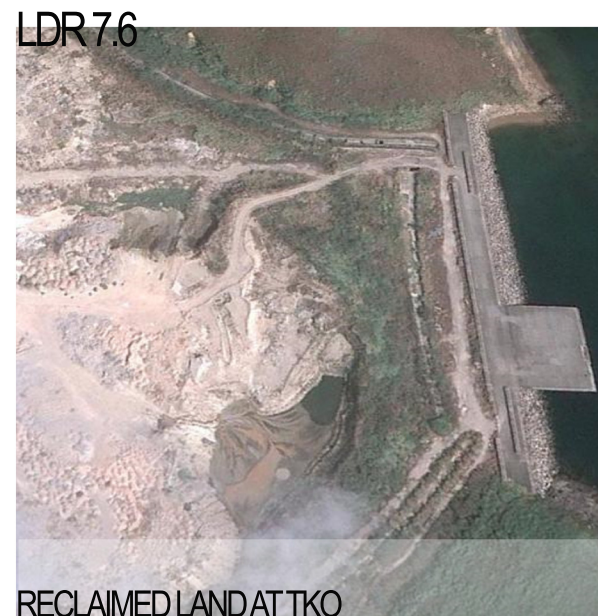

LDR8.1
HUNG HOM FINGER PIER

LDR7.6
RECLAIMED LAND AT TKO