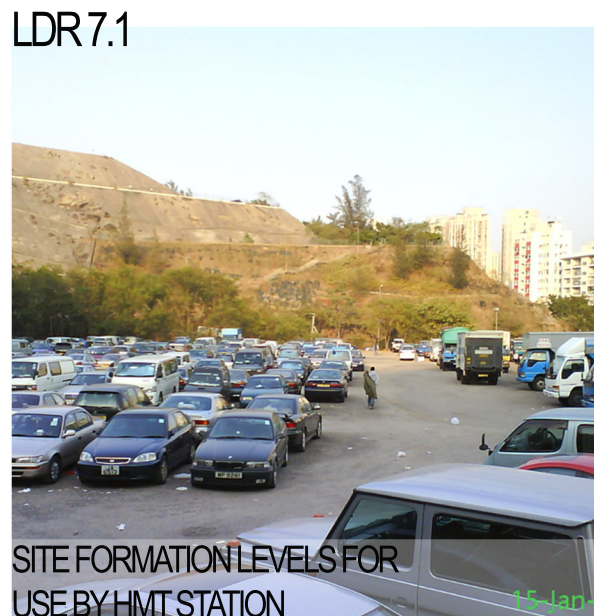

LDR5.1
PLANTING AT RECREATION CLUBS AROUND GASCOIGNE / WYLIE ROADS

LDR7.5
OPEN SPACE SITES AT HUNG HOM BAY

LDR7.1
SITE FORMATION LEVELS FOR USE BY HMT STATION