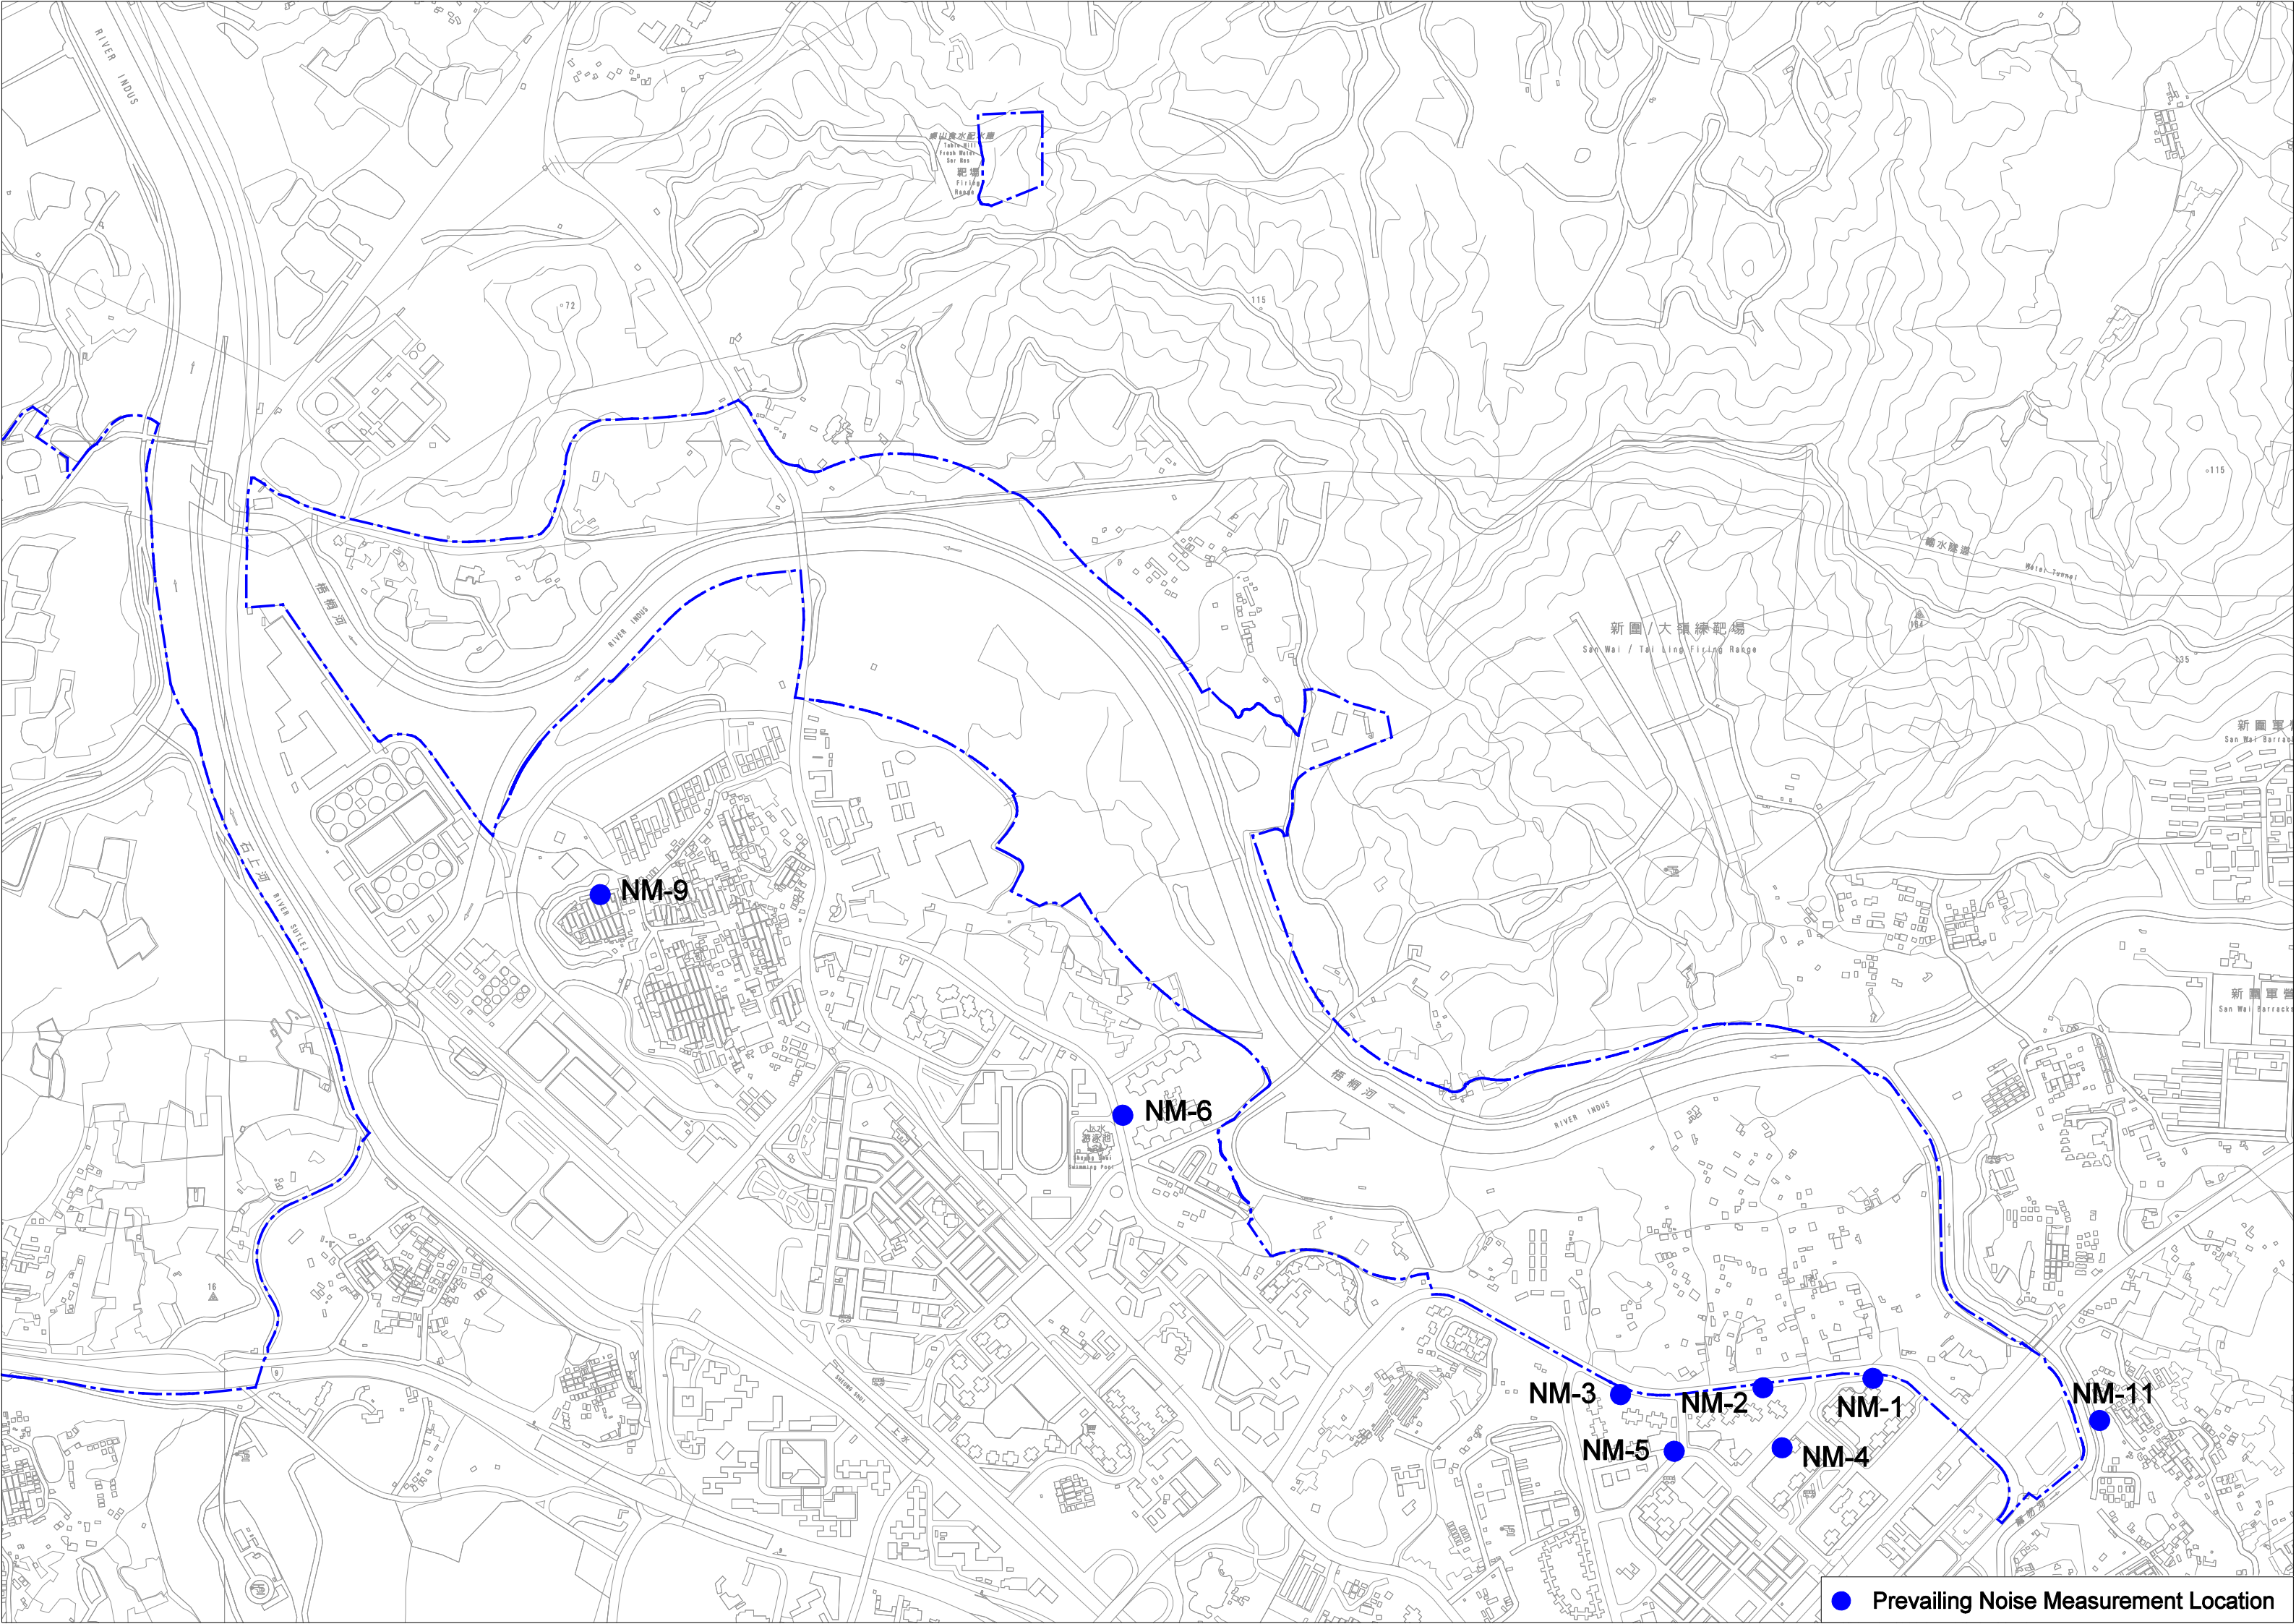

羅湖分類靶場
Lo Wu Classification Range

輸水隧道
Water Tunnel

RIVER BEAS

石上河
RIVER SUTIEJ

NM-10

NM-8

NM-7

● Prevailing Noise Measurement Location

新圍水渠
Took-Will
Fresh Water
San Wai
新圍
新圍
新圍
新圍

新圍/大埔練靶場
San Wai / Tai Ling Firing Range

新圍軍營
San Wai Barracks

新圍軍營
San Wai Barracks

NM-9

NM-6

NM-3

NM-2

NM-1

NM-5

NM-4

NM-11

● Prevailing Noise Measurement Location