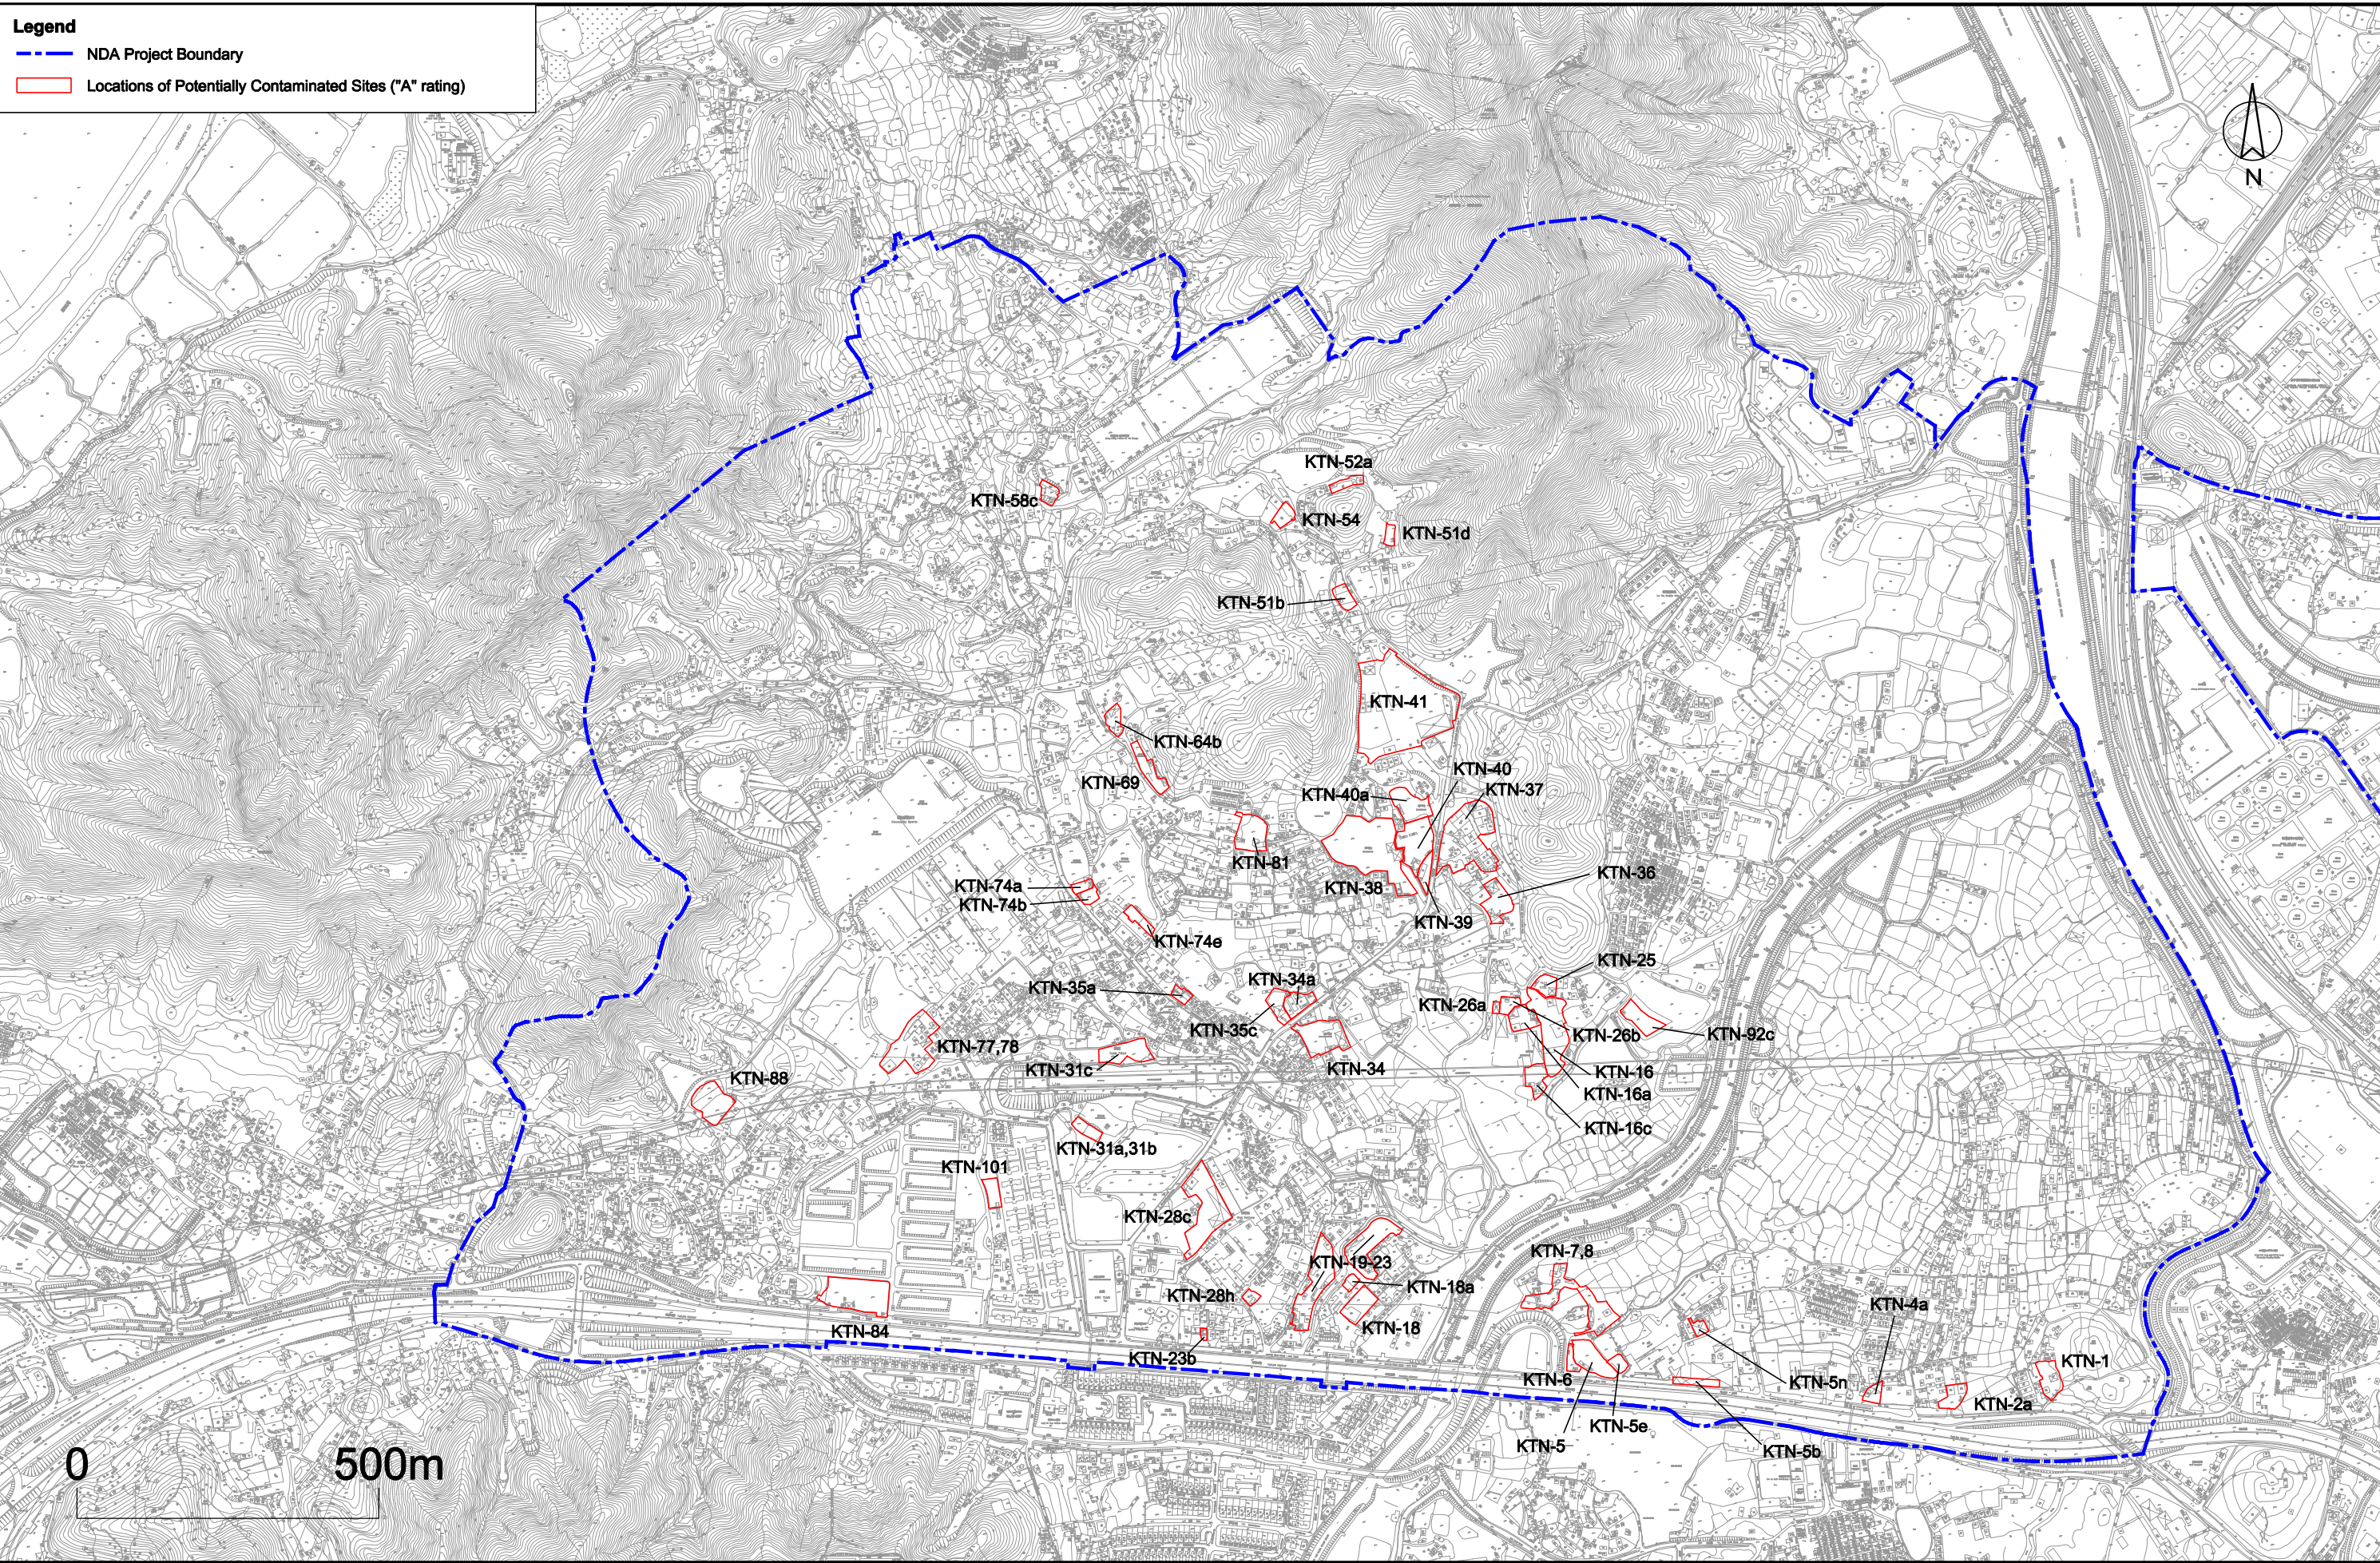

Legend
 - - - NDA Project Boundary
 [Red Outline] Locations of Potentially Contaminated Sites ("A" rating)

0 500m

Printed by : 1/23/2013
 Filename : G:\env\project\25278\drawings\CAP\Revised_CAP_201301\Figure_3.1.1.dgn

Job Title
Agreement No. CE 61/2007 (CE)
 North East New Territories New Development Areas
 Planning and Engineering Study - Investigation

Drawing Title
Locations of Potentially Contaminated Sites ("A" rating) in Kwu Tung North

C	FOURTH ISSUE	01/13
B	THIRD ISSUE	07/12
A	SECOND ISSUE	01/12
-	FIRST ISSUE	08/11
Rev	Description	Date

Drawn	GL	Date	01/13
Checked	KL	Approved	ST
Scale	1:10000 on A3		

Drawing No.
Figure 3.1.1
 Rev. **C**