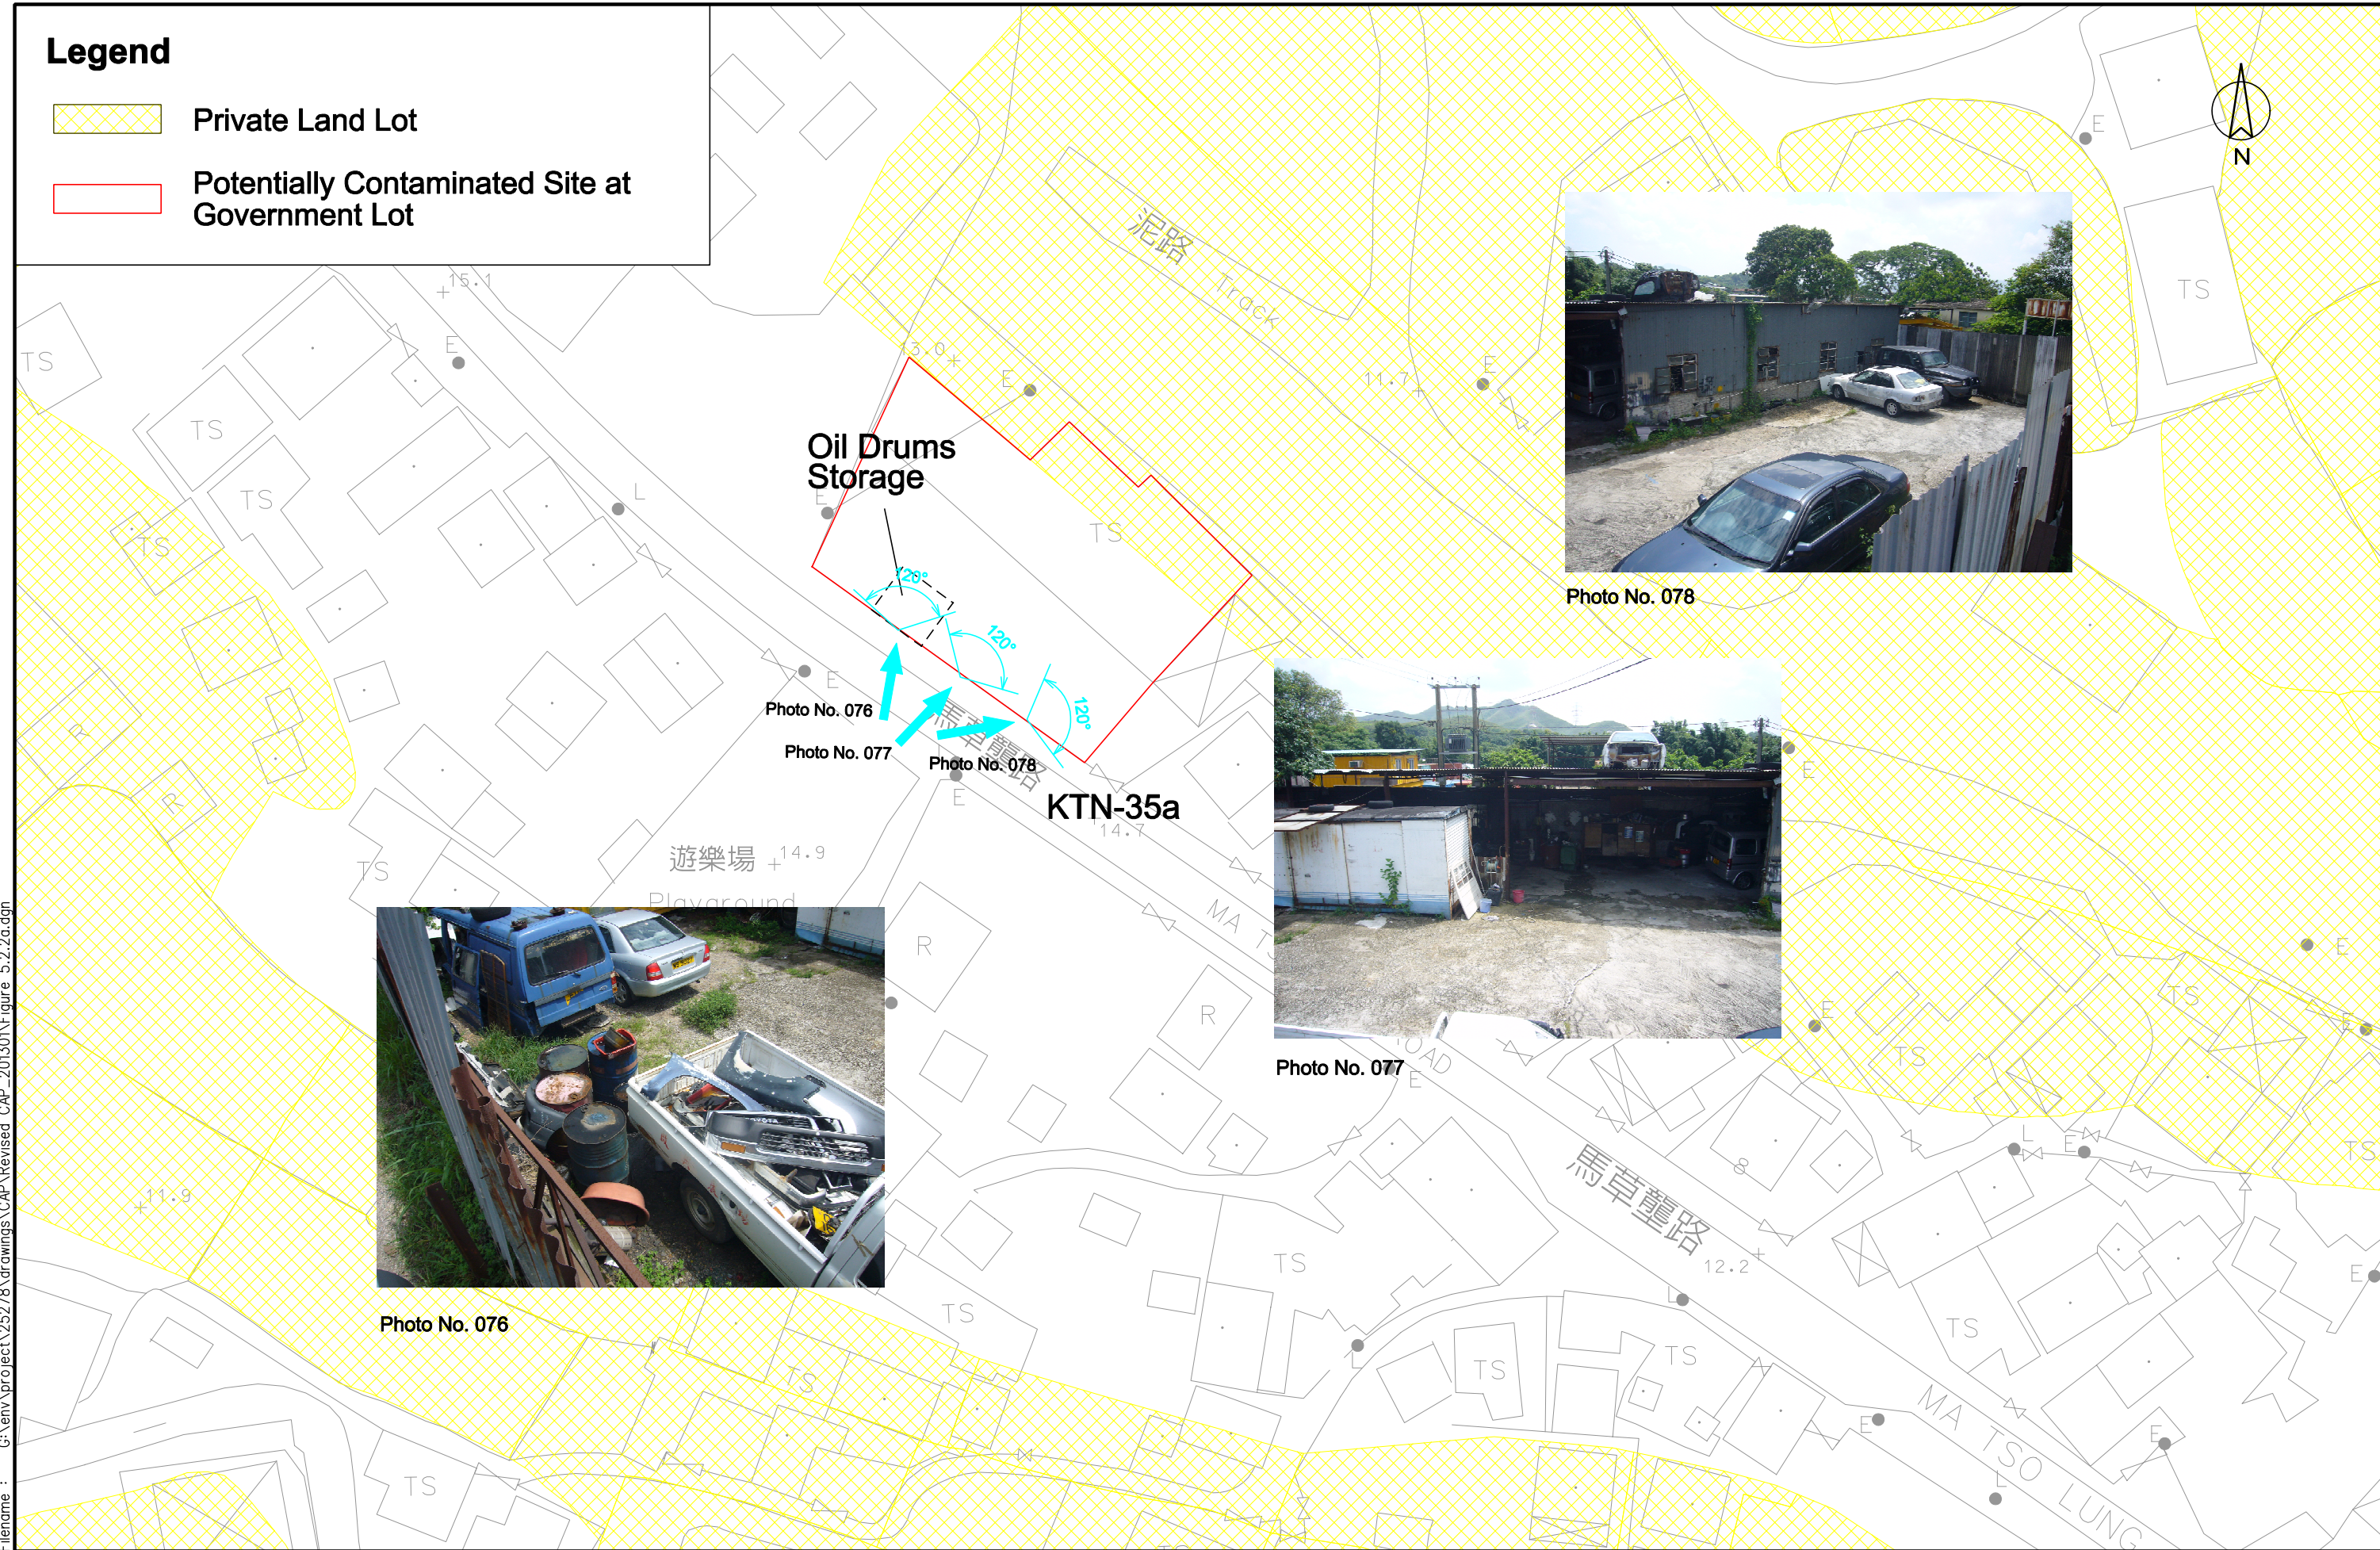

**Legend**

-  Private Land Lot
-  Potentially Contaminated Site at Government Lot

Printed by : 1/25/2013  
 Filename : G:\env\project\25278\drawings\CAP\Revised\_CAP\_201301\Figure\_5.2.2a.dgn

Job Title  
**Agreement No. CE 61/2007 (CE)**  
 North East New Territories New Development Areas  
 Planning and Engineering Study - Investigation

Drawing Title  
**Locations of Potentially Contaminated Site at Government Lot in Kwu Tung North (KTN-35a)**

Rev	Description	Date
B	THIRD ISSUE	01/13
A	SECOND ISSUE	01/12
-	FIRST ISSUE	10/10

Drawn	GL	Date	01/13
Checked	KL	Approved	ST
Scale	1:500 on A3		

Drawing No.  
**Figure 5.2.2a**  
 Rev. **B**