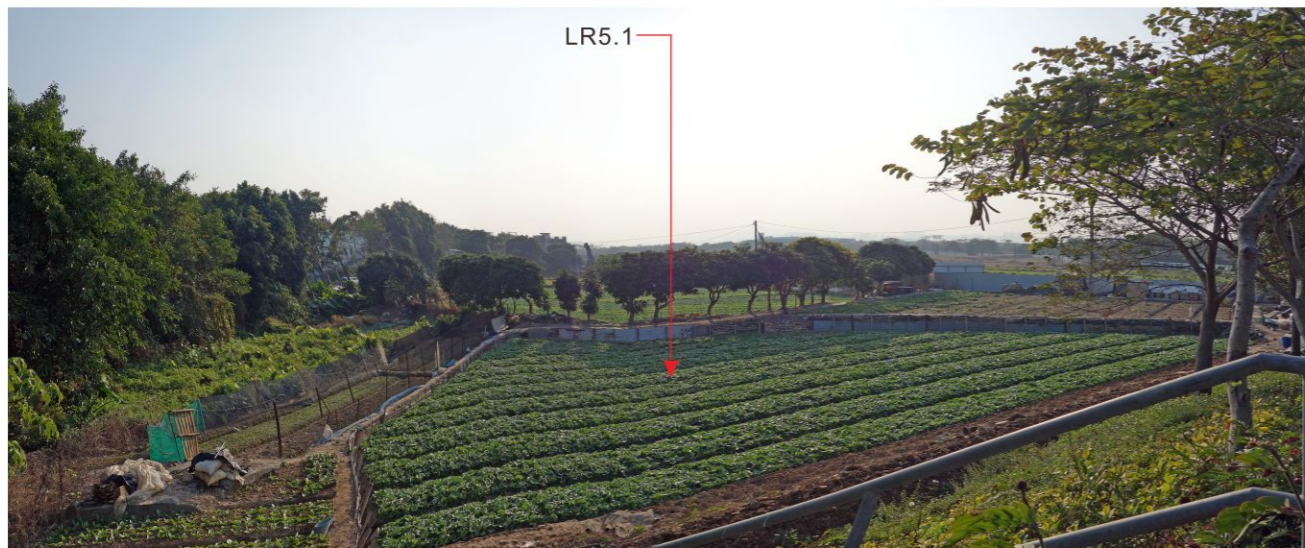

LR4.1 Yau Tam Mei Tsuen Grassland

LR4.2 Chuk Yuen Tsuen Grassland

LR4.3 Fairview Park Road Golf Course (Abandoned)

LR4.4 Yau Pok Road North Grassland

LR4.5 Kam Pok Road North Grassland

LR4.5

LR5.1 Ha Chuk Yuen Road North Agricultural Field

LR4.6 Kam Pok Road East Grassland

Landscape Resources

- LR 1 Major Roads and Highways
- LR 2 Village Settlements
- LR 3 Roadside Amenity
- LR 4 Grassland
- LR 5 Agricultural Fields
- LR 6 Fish Ponds (Abandoned)
- LR 7 Engineered Water Channels
- LR 8 Flood Storage and Facilities
- LR 9 Development Areas
- LR 10 Open Yards

Figure: Figure 11-3-4

Title: Photographs of Landscape Resources - Sheet 4 of 7

Project: EIA for Proposed Low-rise and Low-density Residential Development at Various Lots and Their Adjoining Government Land in D.D. 104, East of Kam Pok Road, Mai Po, Yuen Long, N.T