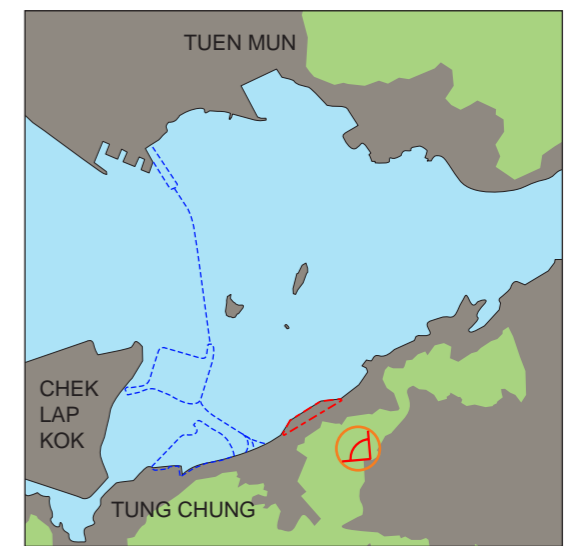

VSR 5 LO FU TAU COUNTRY TRAIL (APPROX. 1525M)
 TYPE OF VSR : RECREATIONAL

 VSR FOR PHOTOMONTAGE

KEY PLAN