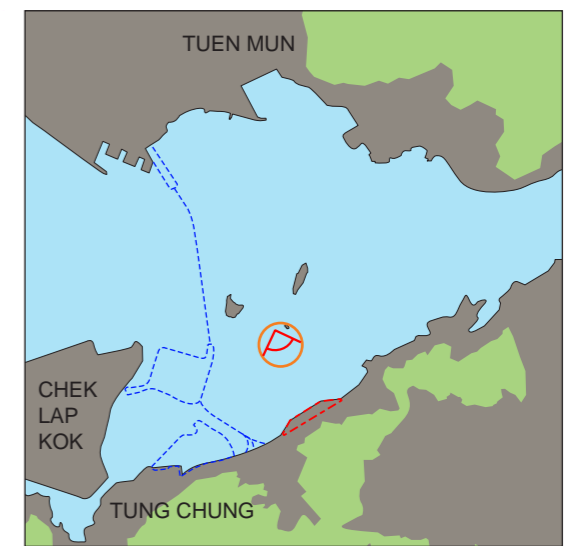

VSR 7 TAI O - TUEN MUN FERRY (APPROX. 1825M)
 TYPE OF VSR : TRANSPORTATION

 VSR FOR PHOTOMONTAGE

KEY PLAN