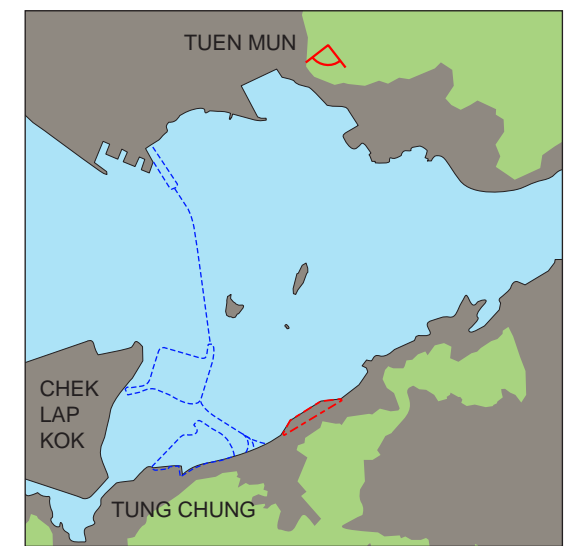

VSR11 TAI LAM COUNTRY PARK (APPROX. 8315M)
 TYPE OF VSR : RECREATIONAL

KEY PLAN