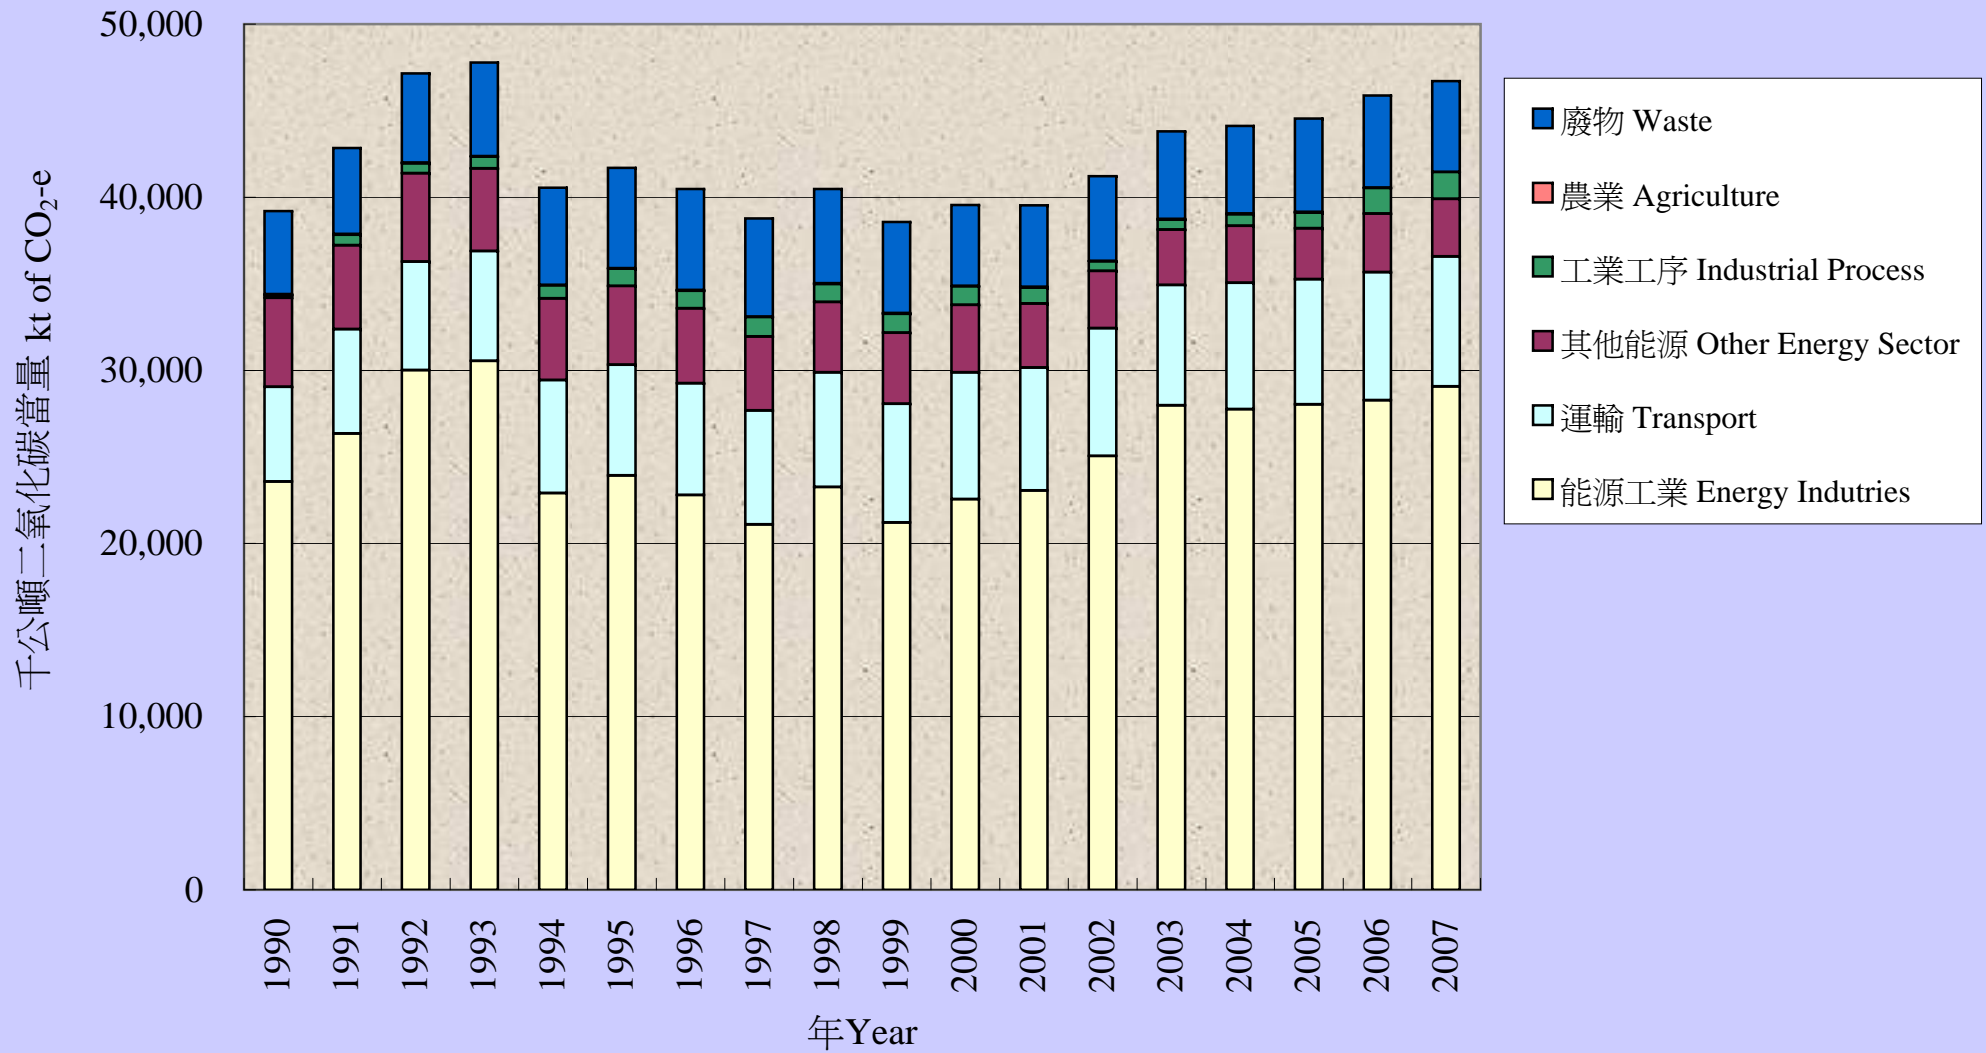

# 香港溫室氣體總排放量 Hong Kong Total Greenhouse Gas Emissions

數字在日後得到更多資料時會作出修訂 Figures are subject to revision later on as more data become available.  
更新日期 Updated : 2009/3