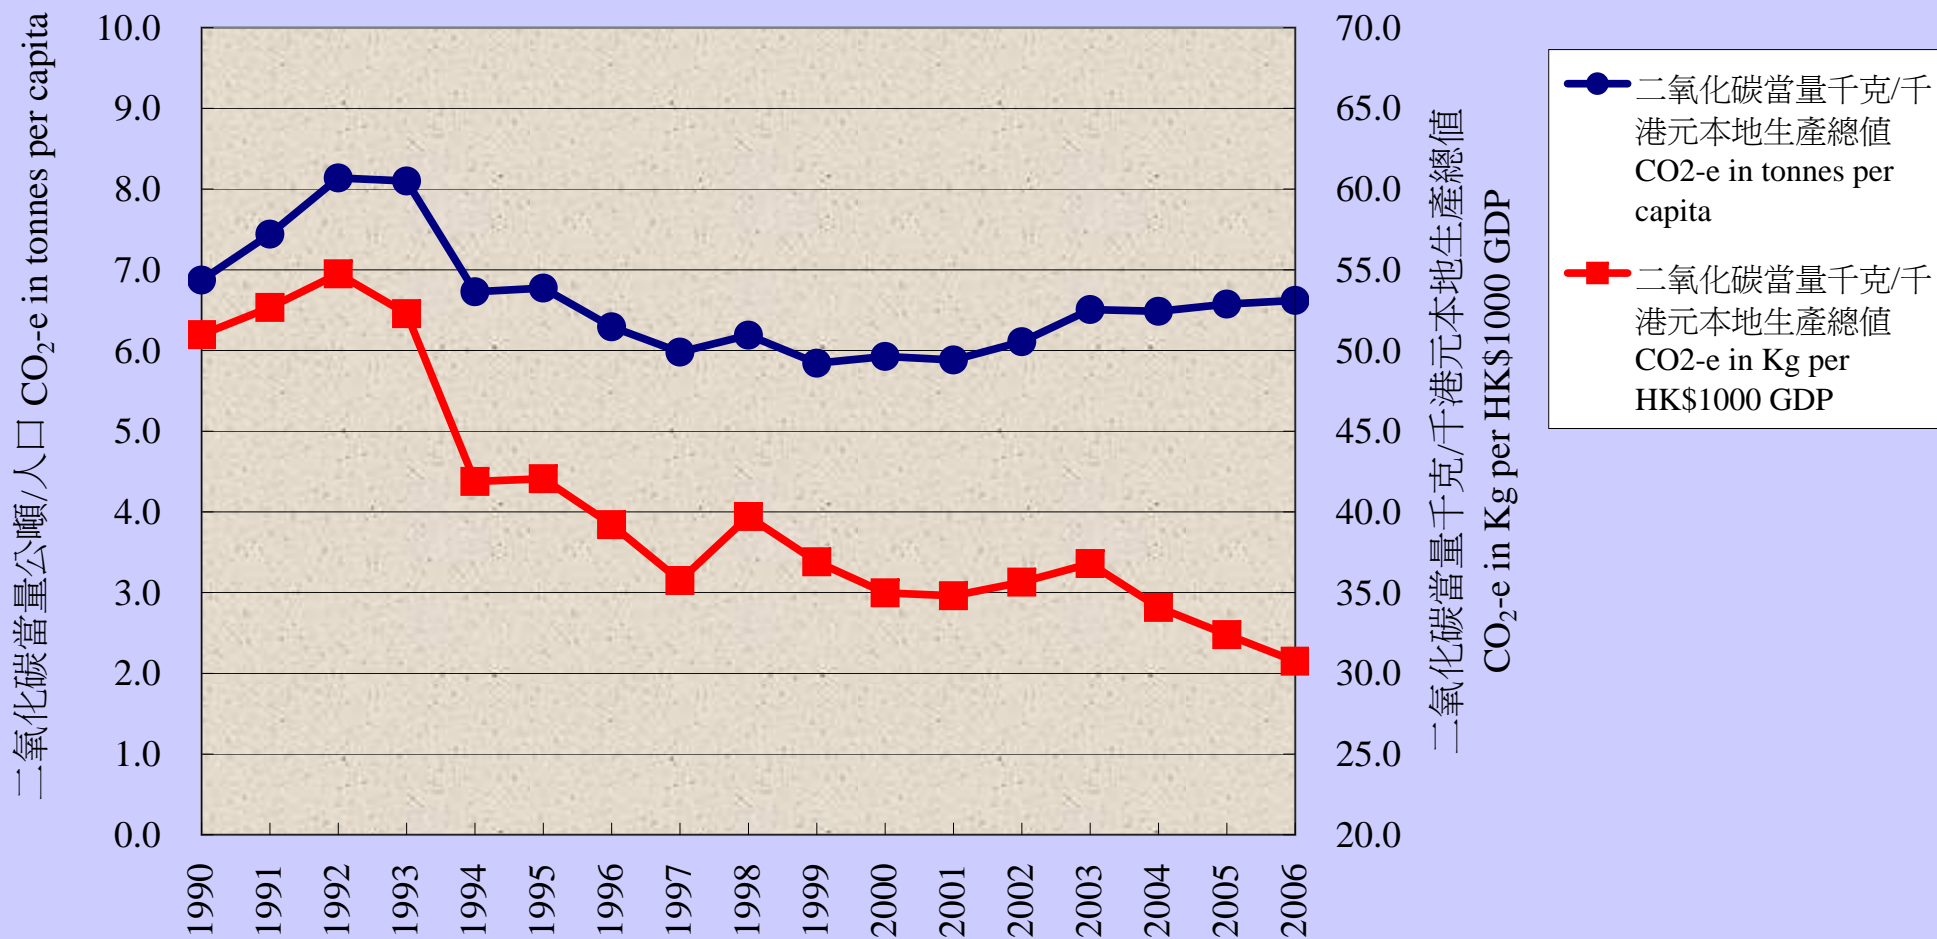

香港溫室氣體人均排放及排放強度 Hong Kong Greenhouse Gas Per Capita Emission & Emission Intensity

本地生產總值統計數字由政府統計處編製，以二零零五年環比物量計算 GDP statistics are compiled by Census and Statistics Department and calculated in chained (2005) dollars.

數字在日後得到更多資料時會作出修訂 Figures are subject to revision later on as more data become available.

更新日期 Updated : 2008/3