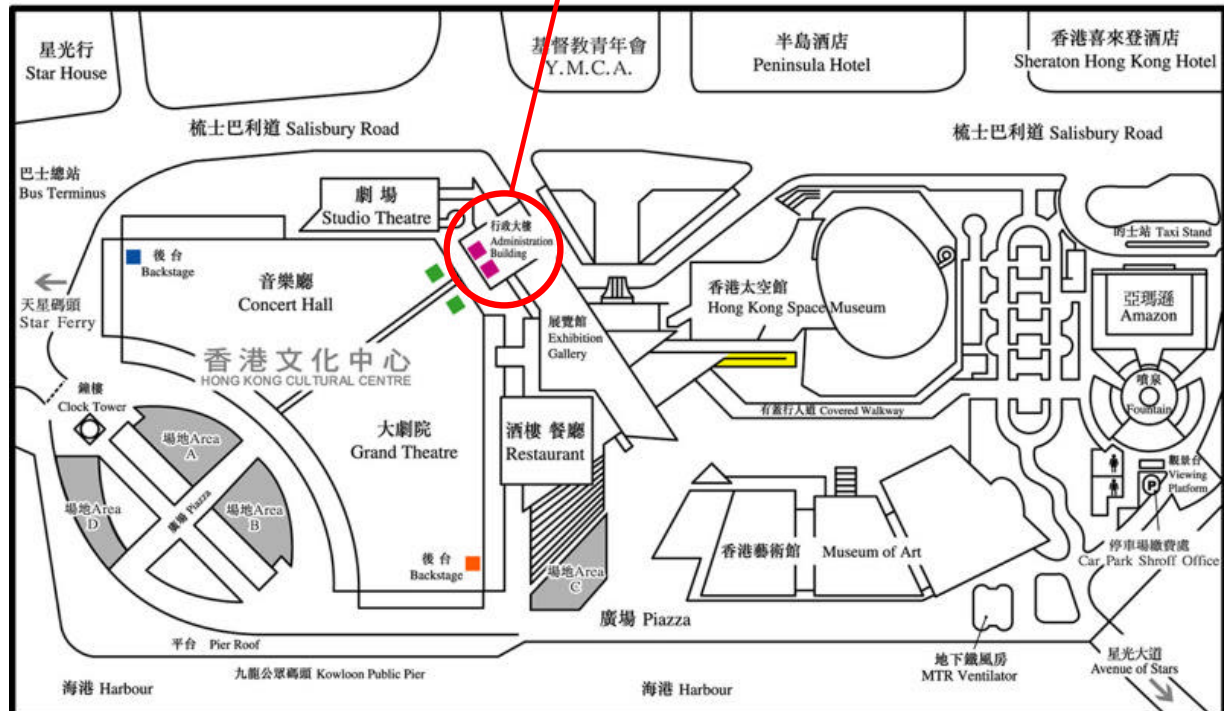

會議室 AC 1 和 2, 行政大樓 4 樓
(婚姻註冊處樓上)
Function Room AC 1 & 2,
Administration Building 4/F.
(above Marriage Registry).

香港文化中心位置圖 HONG KONG CULTURAL CENTRE SITE MAP

- 升降機通往三個主要場地各層入口
Passenger lifts to all levels of the 3 major venues
- 升降機通往位於平台的映月樓及四樓的展覽館
Passenger lifts to Serenade Restaurant at the Podium and the Exhibition Gallery at 4/F
(如需於下午六時後前往/離開映月樓，請直接與行政大樓地下的保安員聯絡或致電 2734 2009)
(For access to and from the Serenade after 6pm, please contact our security guard at the ground floor of the Administration Building or call 2734 2009)
- 斜道通往位於平台的映月樓
Ramp for access to the Serenade Restaurant at the Podium
- 通往大劇院排練室及練習室
Access to Rehearsal and Practice Rooms in the Grand Theatre
- 通往音樂廳排練室及練習室
Access to Rehearsal and Practice Rooms in the Concert Hall