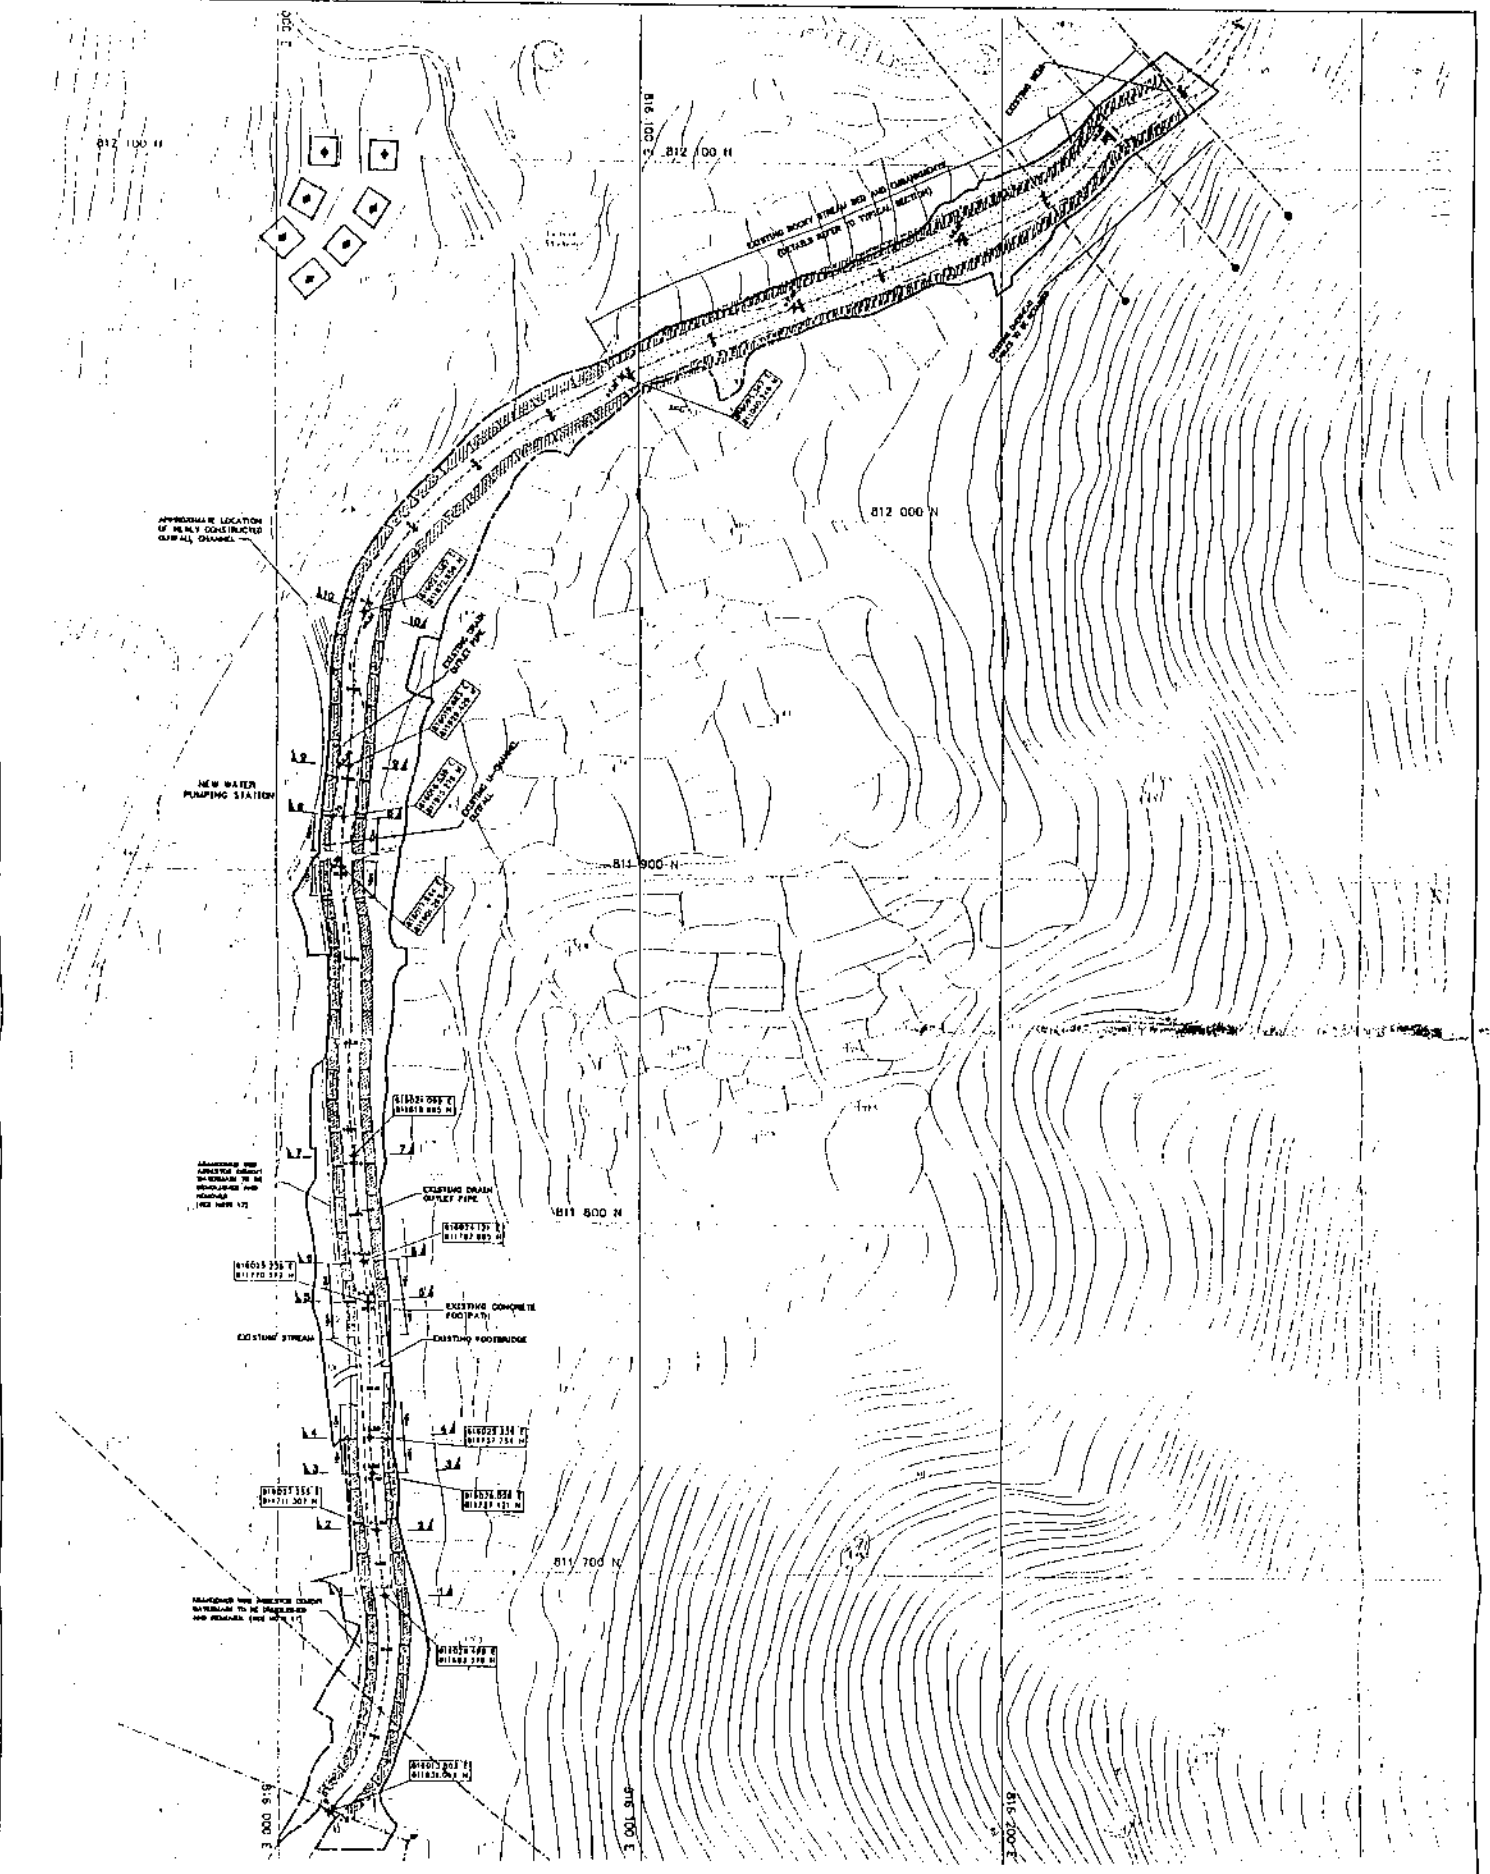

FIGURE 1

◆ Noise Sensitive Receiver (NSR) within 100m

Rural Planning & Improvement Strategy  
 Urban Affairs Department  
 Add: The Government of the Hong Kong Special Administrative Region

RPS MAJOR RURAL IMPROVEMENT WORKS PACKAGE 10  
 RP/201/04  
 IMPROVEMENT TO THE STREAM COURSE AT NI O

**Mouchel**  
 Mouchel Asia Limited  
 Consulting Engineers

SITE BOUNDARY

DRAWING NO. 1