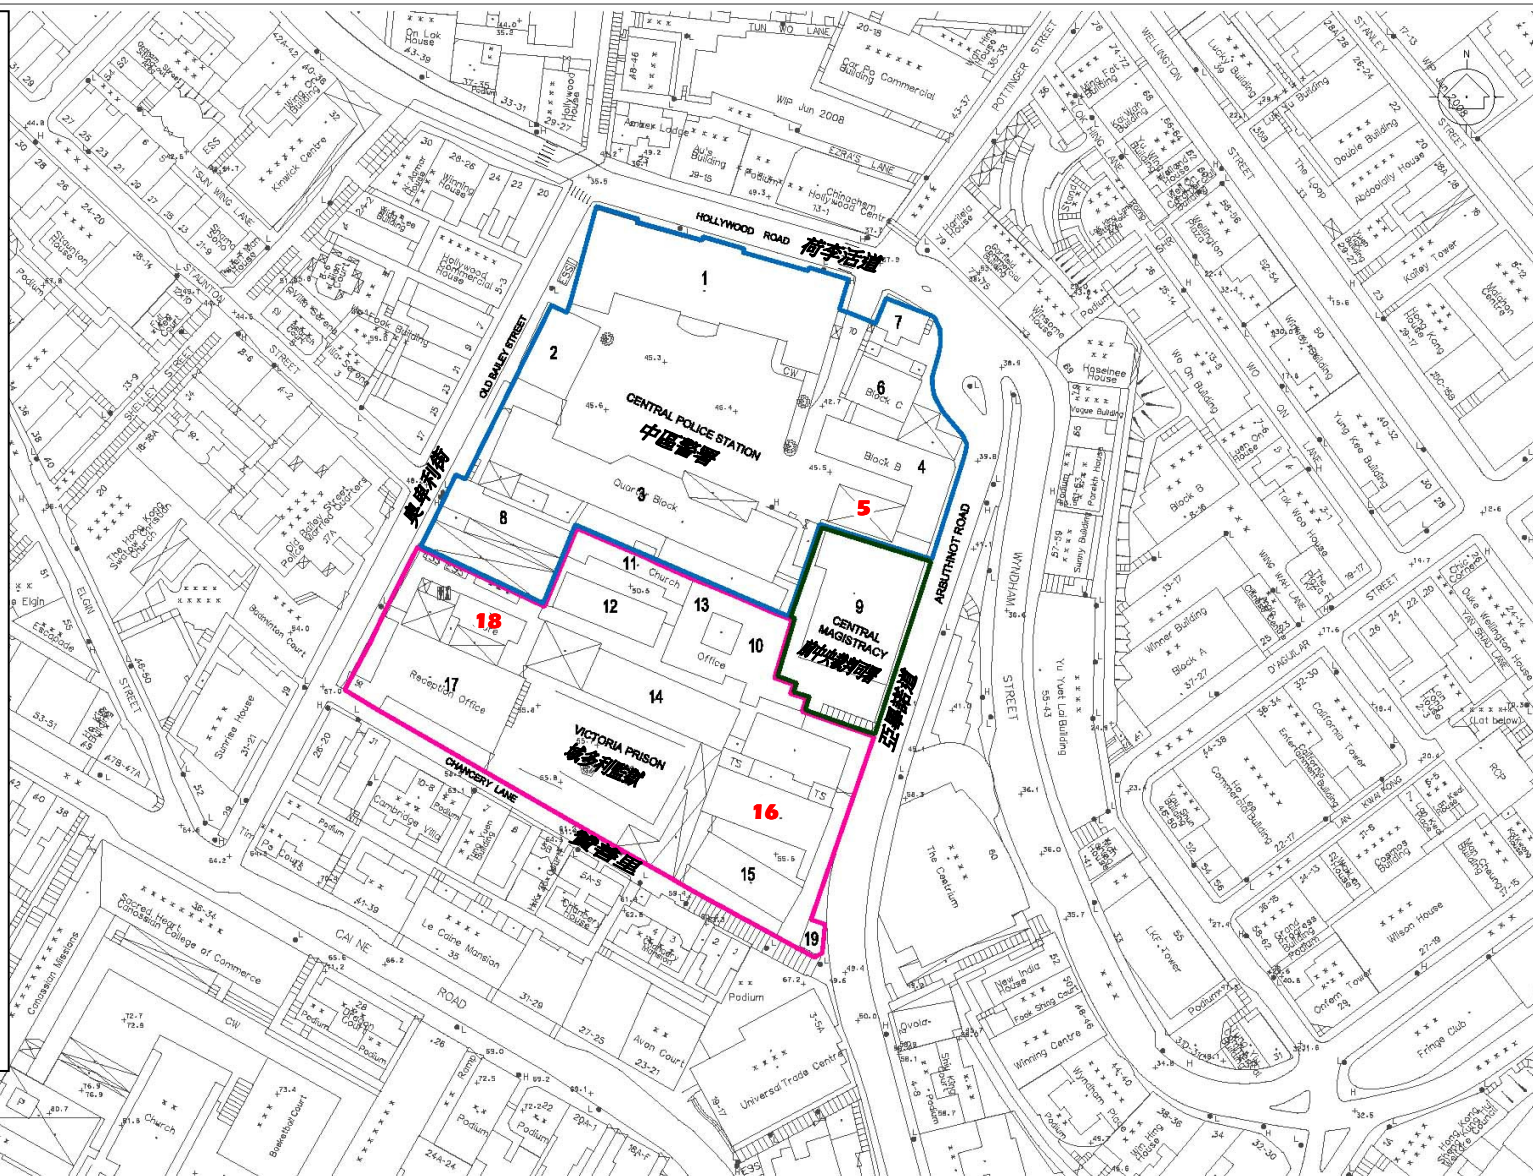

Legend (圖例)

- Central Police Station/中區警署
- Former Central Magistracy/前中央裁判司署
- Victoria Prison Compound/域多利監獄

**Central Police Station 中區警署**

1. Police Headquarters/總部大樓
2. Armoury/軍械室
3. Barrack Block/營房大樓
4. Married Inspector Quarters and Deputy Superintendents House/已婚督察宿舍及副警司樓
5. Garage (to be demolished)/車房 (將會拆除)
6. Married Sergeant's Quarters/已婚警長宿舍
7. Single Inspector Quarters/未婚督察宿舍
8. Ablutions Block/衛生樓

**Former Central Magistracy/前中央裁判司署**

9. Central Magistracy/中央裁判司署

**Victoria Prison Compound 域多利監獄建築群**

10. Superintendents House/獄長樓
11. A Hall/A 倉
12. B Hall/B 倉
13. C Hall/C 倉
14. D Hall/D 倉
15. E Hall/E 倉
16. Workshop & Laundry (to be demolished)/工場及洗衣場 (將會拆除)
17. F Hall/F 倉
18. General Office (to be demolished)/辦公大樓 (將會拆除)
19. Bauhinia House/紫荊樓