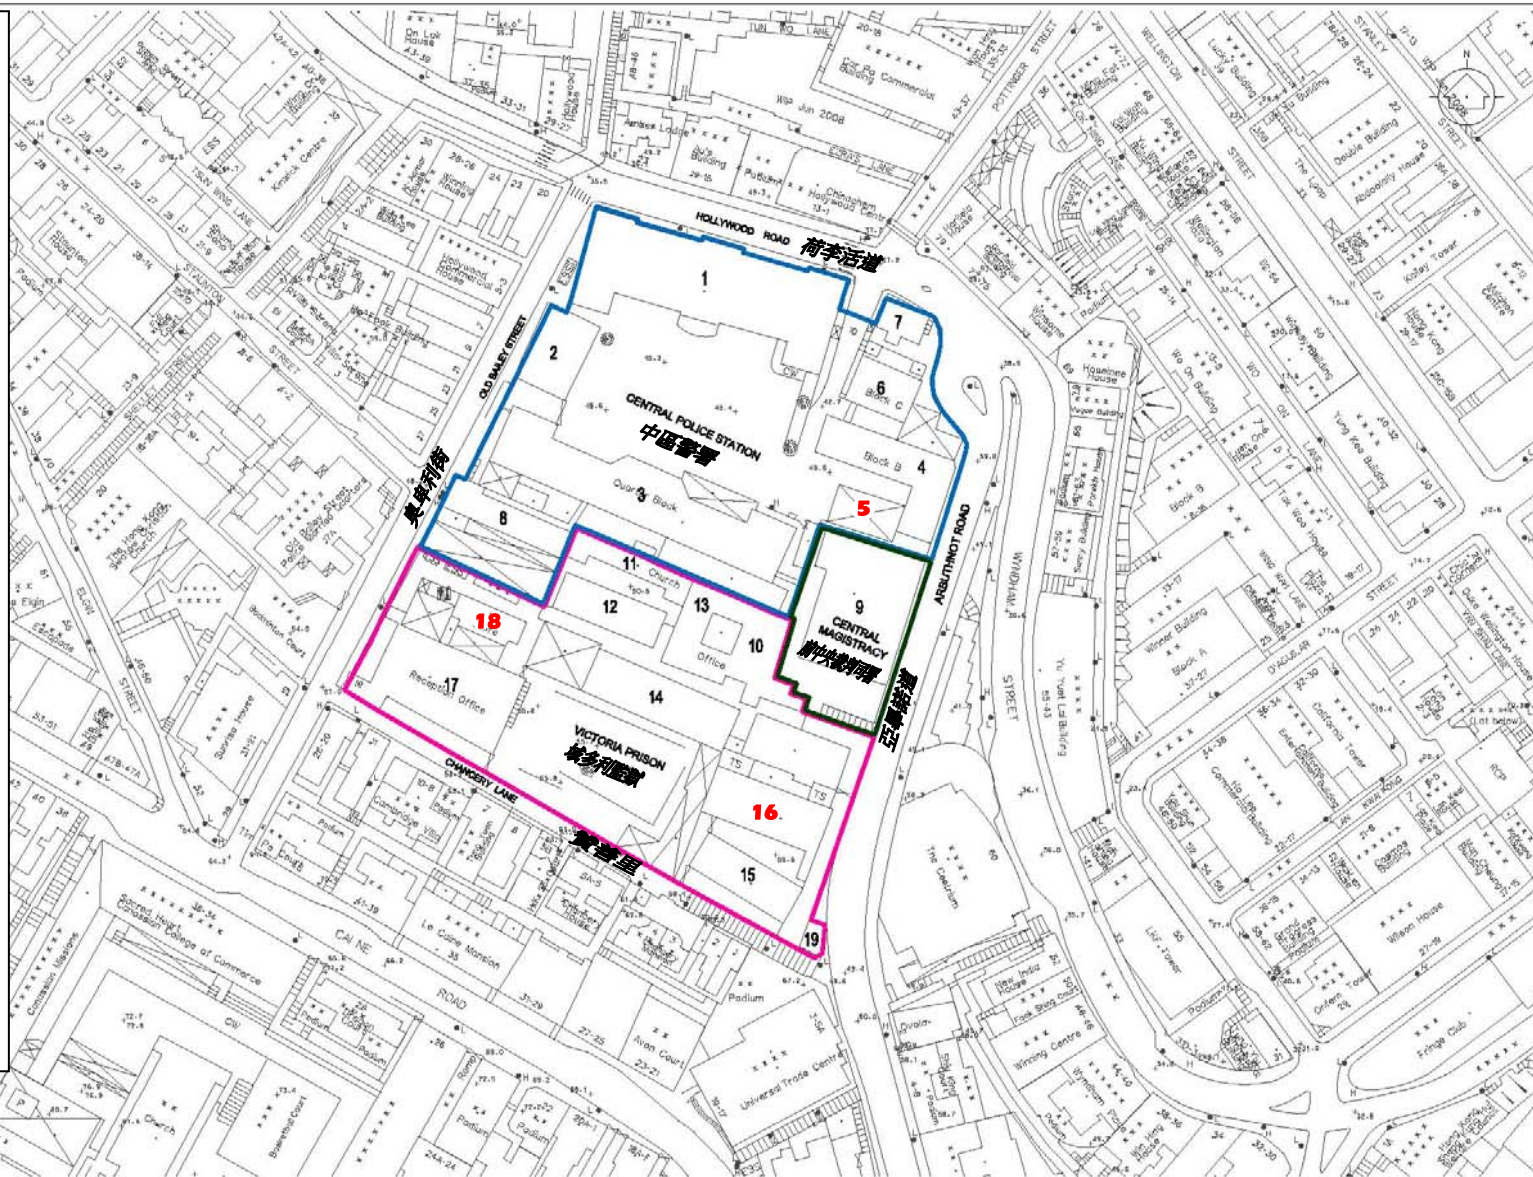

Legend (圖例)

- Central Police Station/中區警署
- Former Central Magistracy/前中央裁判司署
- Victoria Prison Compound/域多利監獄

**Central Police Station 中區警署**

1. Police Headquarters/總部大樓
2. Armoury/軍械室
3. Barrack Block/營房大樓
4. Married Inspector Quarters and Deputy Superintendents House/已婚督察宿舍及副警司樓
5. Garage (to be demolished)/車房 (將會拆除)
6. Married Sergeant's Quarters/已婚警長宿舍
7. Single Inspector Quarters/未婚督察宿舍
8. Ablutions Block/衛生樓

**Former Central Magistracy/前中央裁判司署**

9. Central Magistracy/中央裁判司署

**Victoria Prison Compound 域多利監獄建築群**

10. Superintendents House/獄長樓
11. A Hall/A 倉
12. B Hall/B 倉
13. C Hall/C 倉
14. D Hall/D 倉
15. E Hall/E 倉
16. Workshop & Laundry (to be demolished)/工場及洗衣場 (將會拆除)
17. F Hall/F 倉
18. General Office (to be demolished)/辦公大樓 (將會拆除)
19. Bauhinia House/紫荊樓