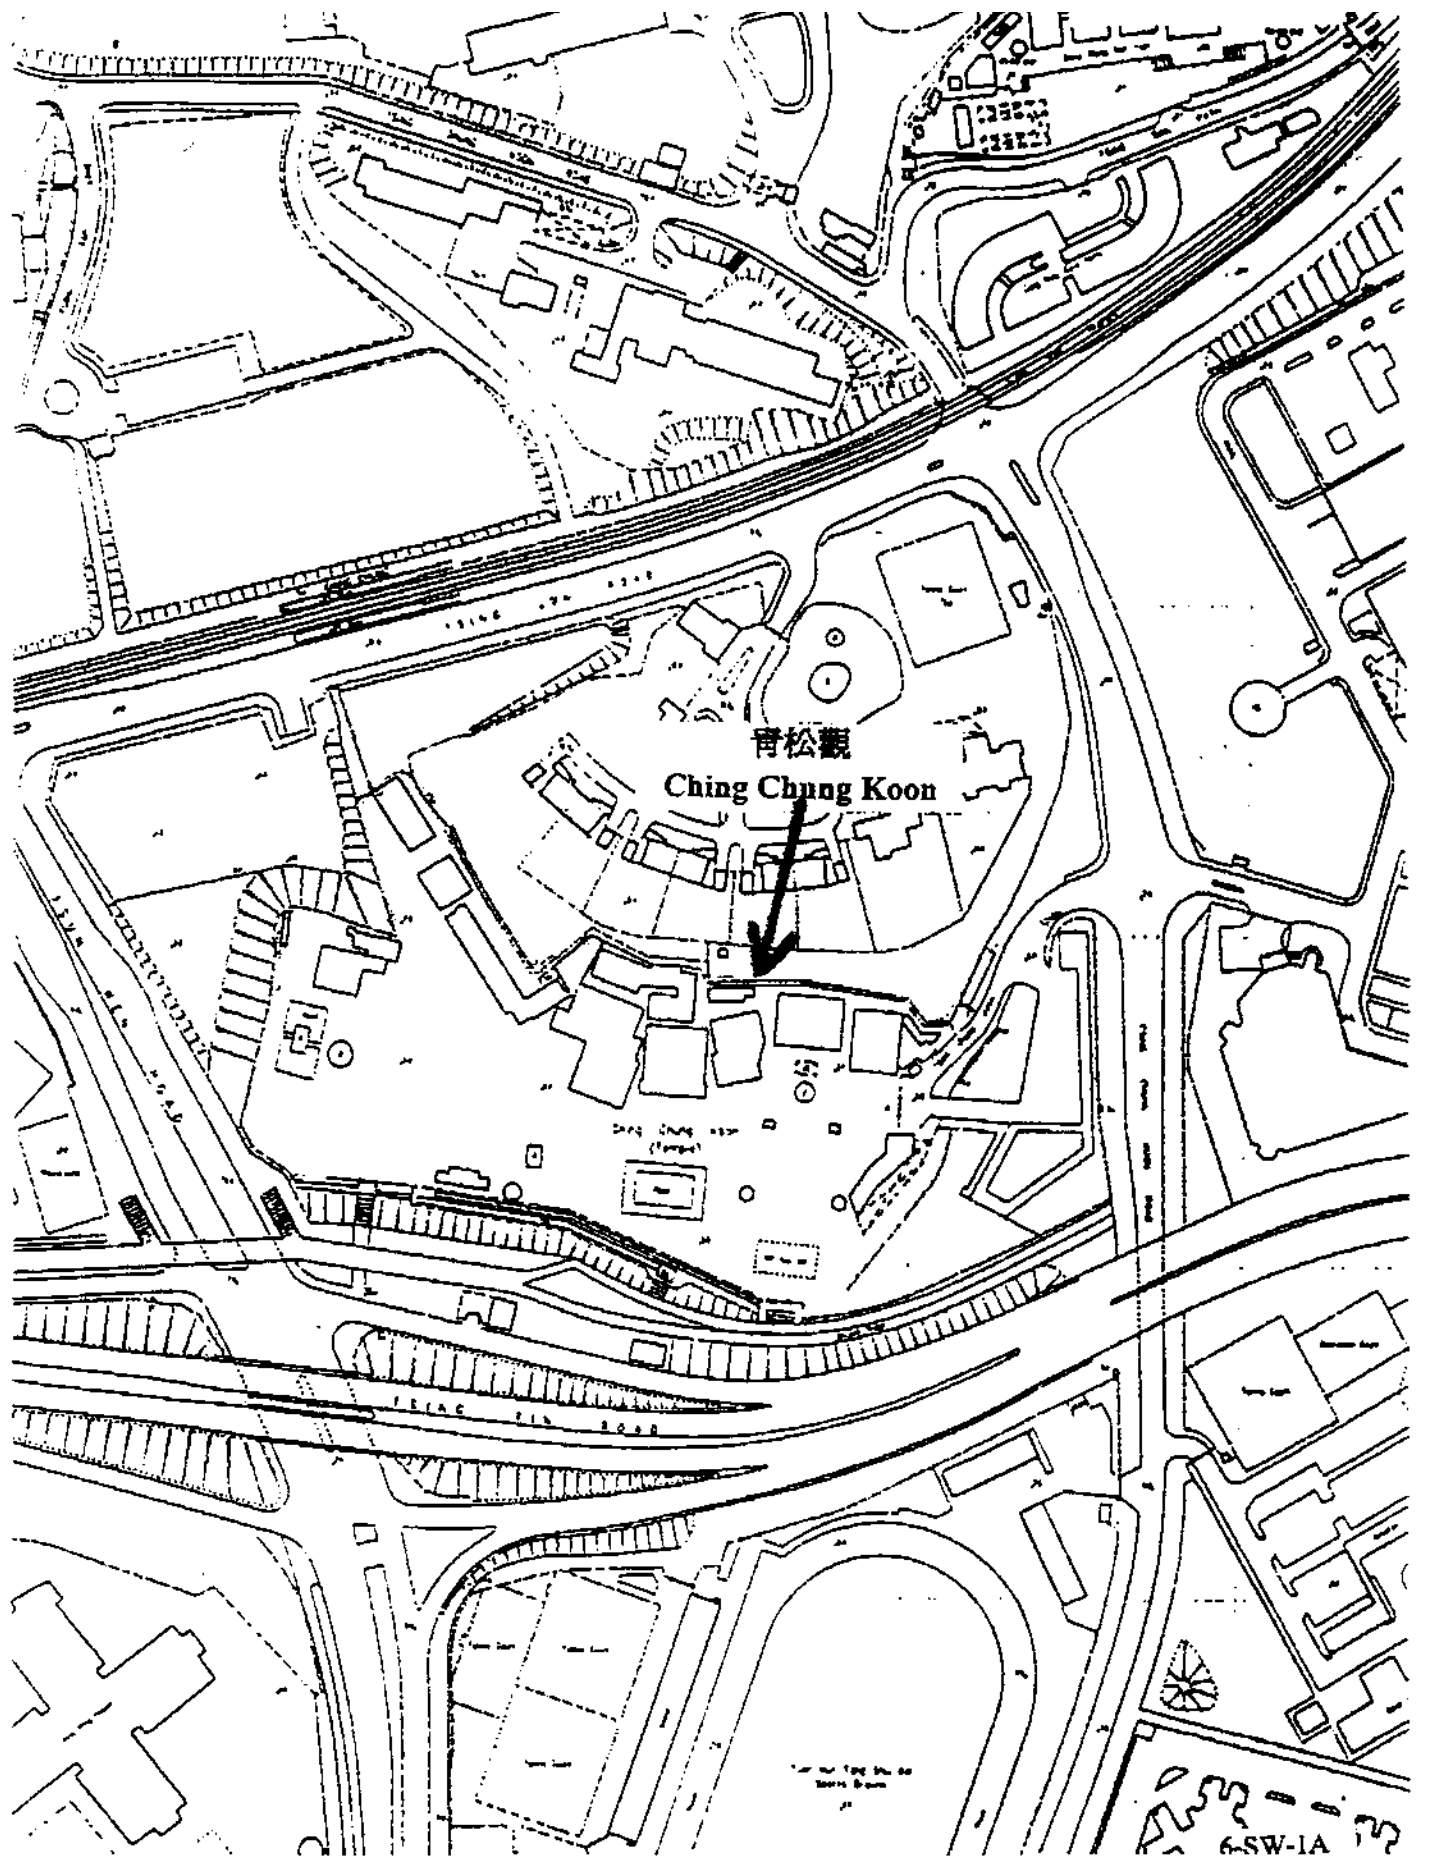

青松觀
Ching Chung Koon

6SW-1A