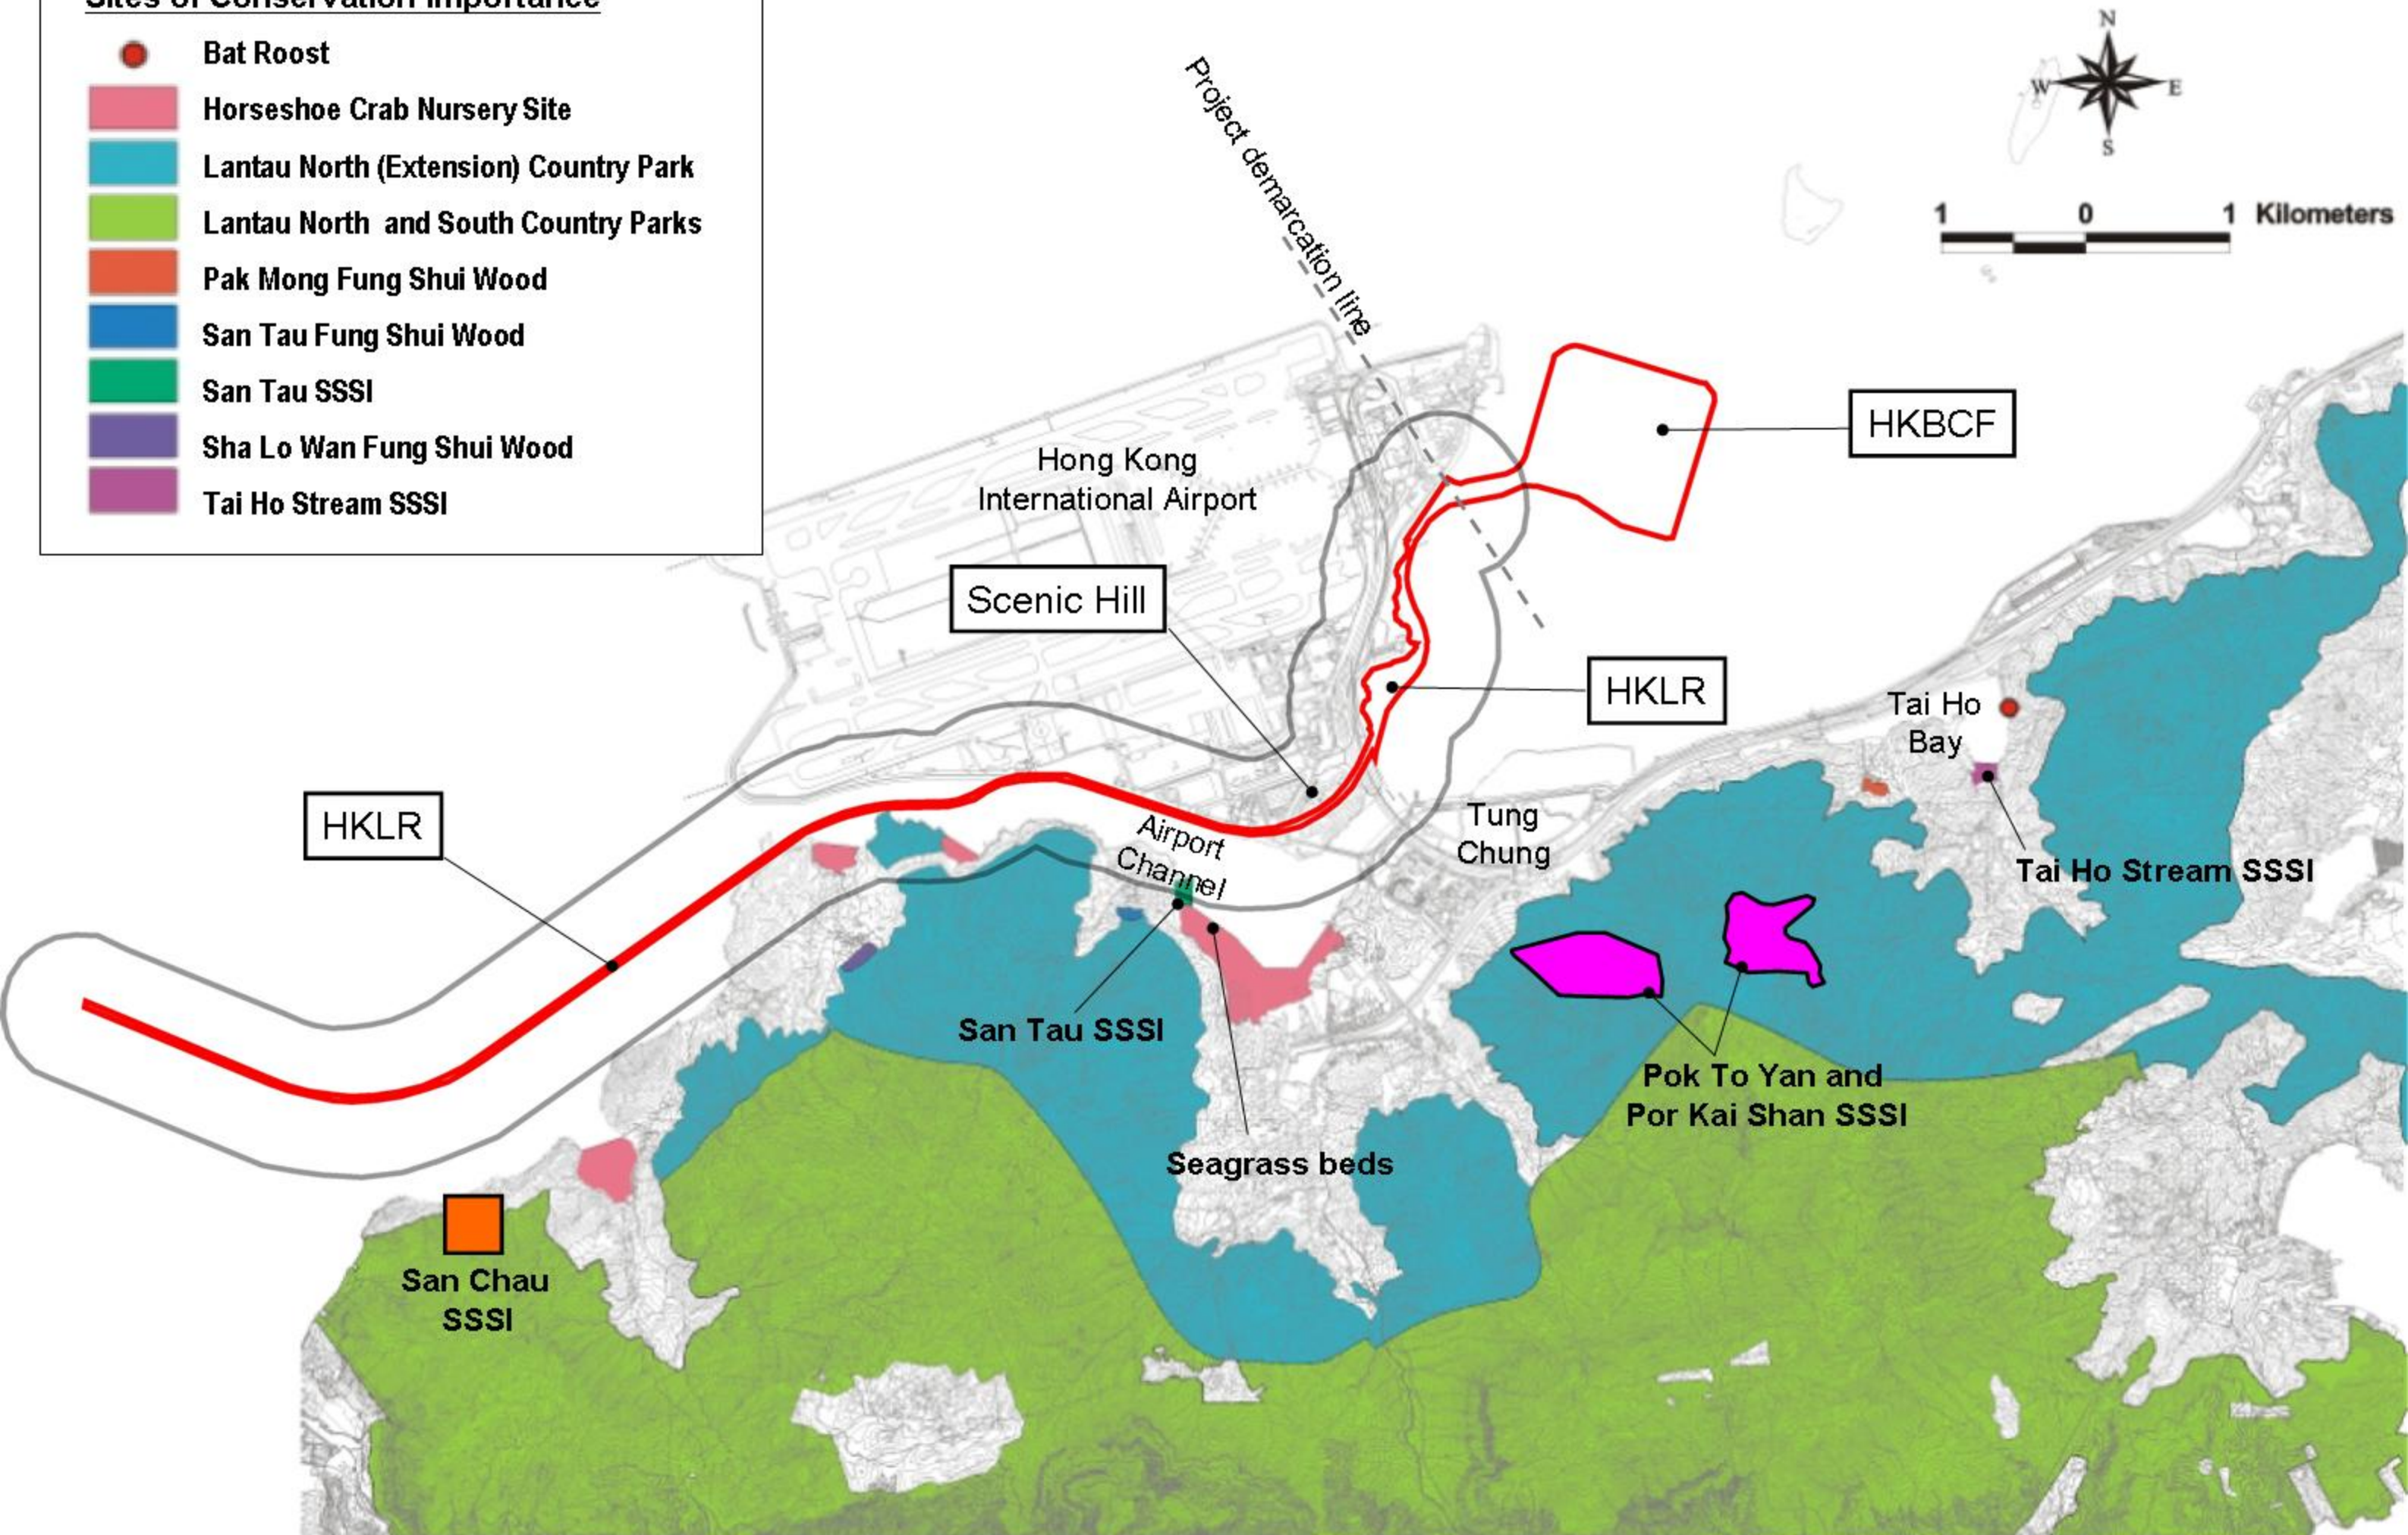

Sites of Conservation Importance

-  Bat Roost
-  Horseshoe Crab Nursery Site
-  Lantau North (Extension) Country Park
-  Lantau North and South Country Parks
-  Pak Mong Fung Shui Wood
-  San Tau Fung Shui Wood
-  San Tau SSSI
-  Sha Lo Wan Fung Shui Wood
-  Tai Ho Stream SSSI

Sites of Conservation Importance