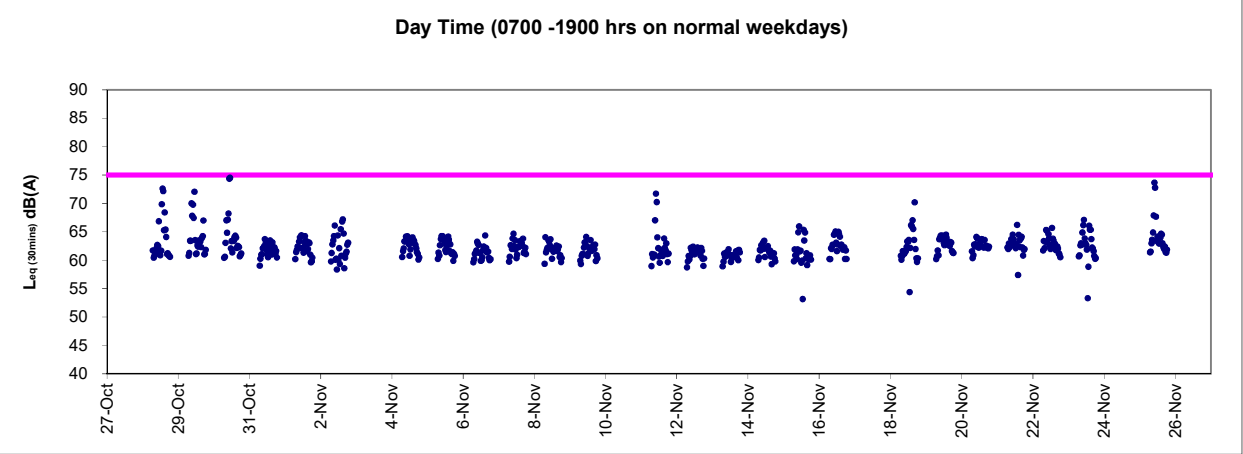

Graphic Presentation of Real Time Noise Monitoring Result (RTN2a- Hong Kong Electric Centre)

Graphic Presentation of Real Time Noise Monitoring Result (RTN2a- Hong Kong Electric Centre)

Graphic Presentation of Real Time Noise Monitoring Result (RTN2a- Hong Kong Electric Centre)