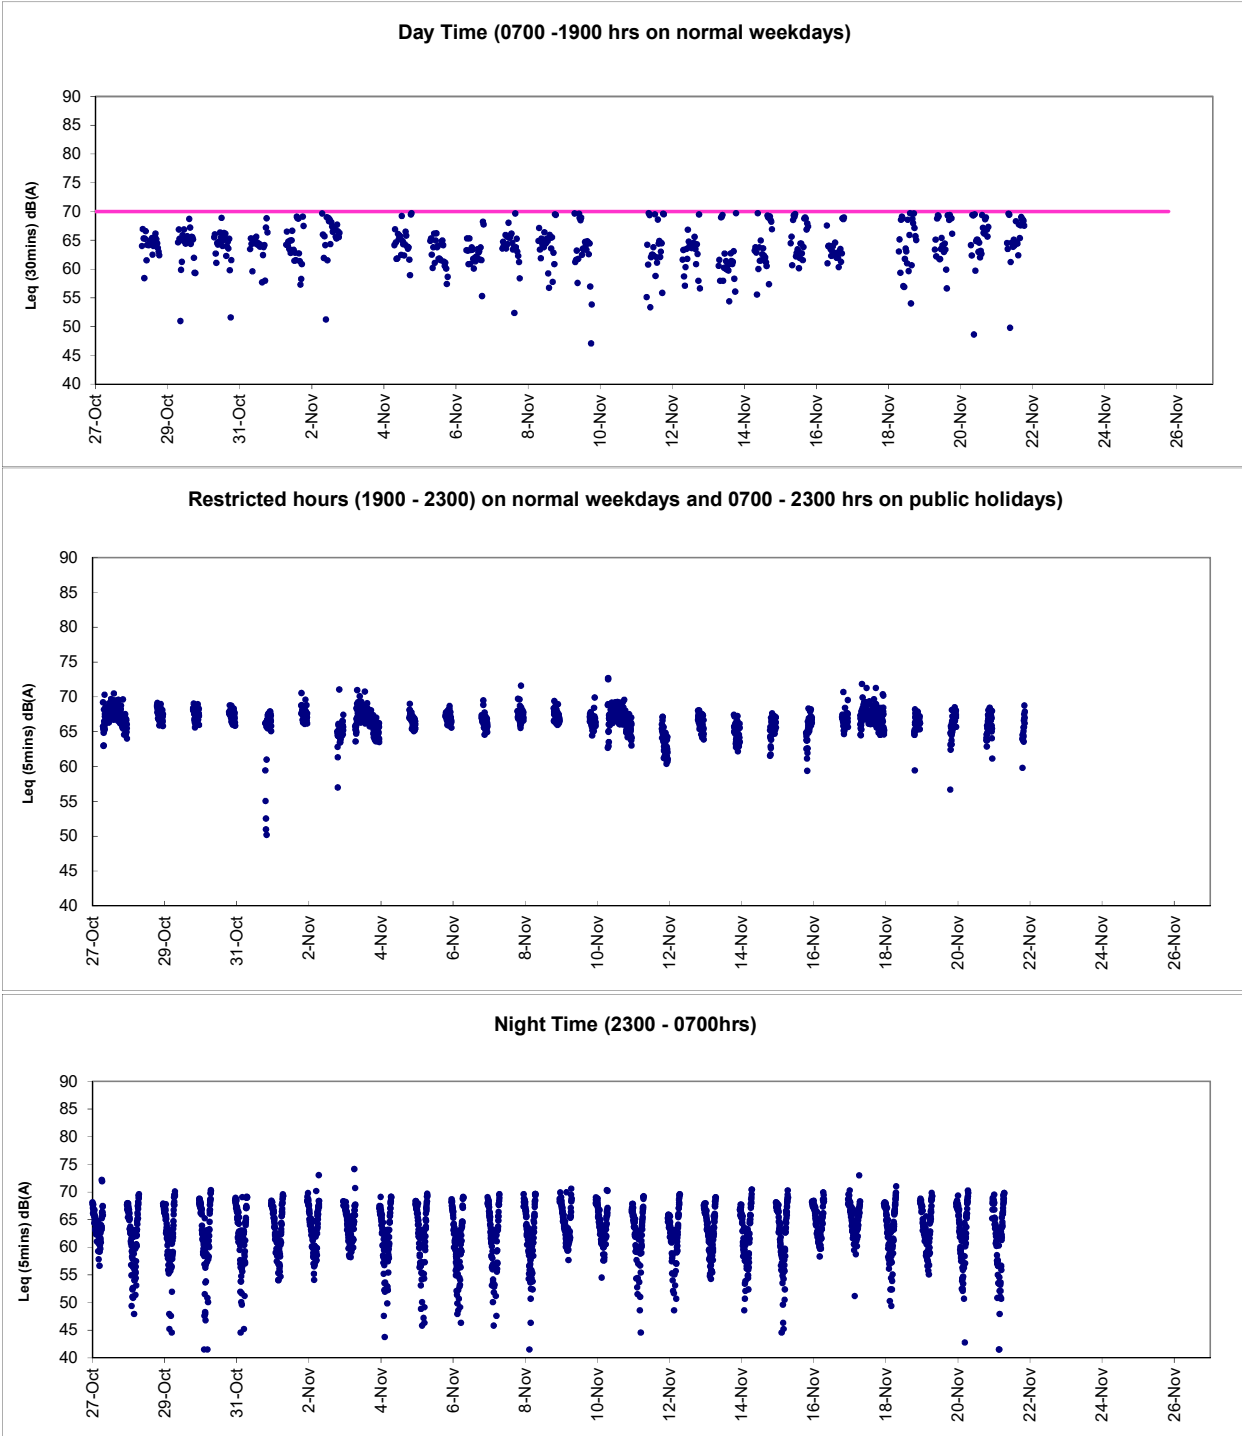

Remark:
Power supply was suspended from 29 October 2019 02:06 to 11:01 due to interruption.
Power supply was suspended from 19 November 2019 11:21 to 12:01 due to interruption.
Power supply was suspended from 23 November 2019 8:01 to 8:16 due to interruption.
Power supply was suspended from 26 November 2019 4:51 to 10:41 due to interruption.

Graphic Presentation of Real Time Noise Monitoring Result (RTN2a- Hong Kong Electric Centre)

Graphic Presentation of Real Time Noise Monitoring Result (RTN2a- Hong Kong Electric Centre)

Graphic Presentation of Real Time Noise Monitoring Result (RTN2a- Hong Kong Electric Centre)

Graphic Presentation of Real Time Noise Monitoring Result (RTN3-Yu Lee Mo Fan Memorial School)

Graphic Presentation of Real Time Noise Monitoring Result (RTN3-Yu Lee Mo Fan Memorial School)

Graphic Presentation of Real Time Noise Monitoring Result (RTN3-Yu Lee Mo Fan Memorial School)

Remark:
Power supply was suspended from 21 November 2019 20:41 to 26 November 2019 23:56 due to interruption.

Graphic Presentation of Real Time Noise Monitoring Result (RTN4-Causeway Bay Community Centre)