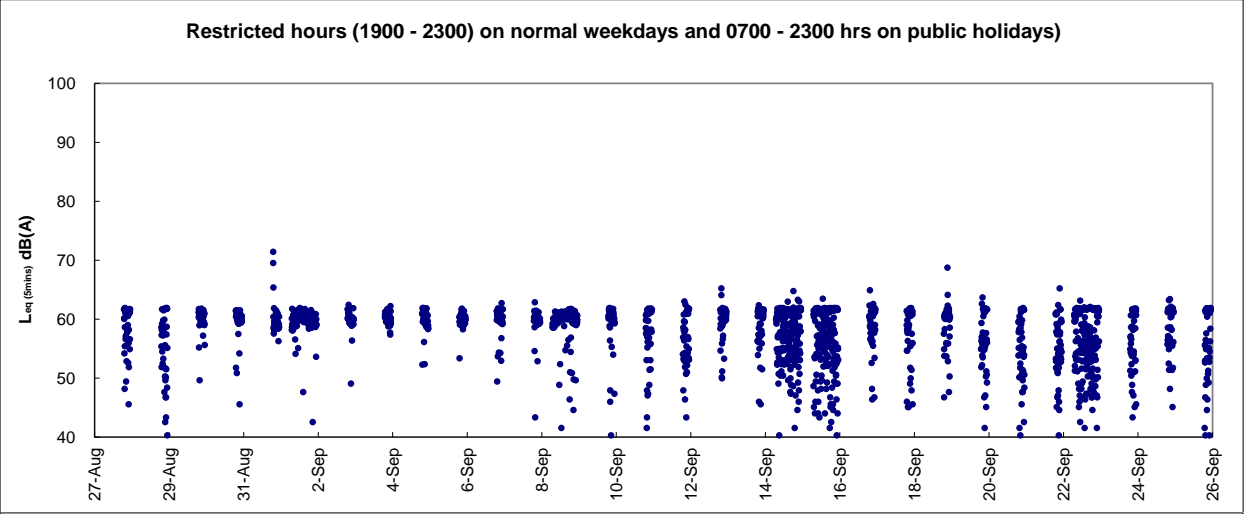

Graphic Presentation of Real Time Noise Monitoring Result (RTN2a- Hong Kong Electric Centre)