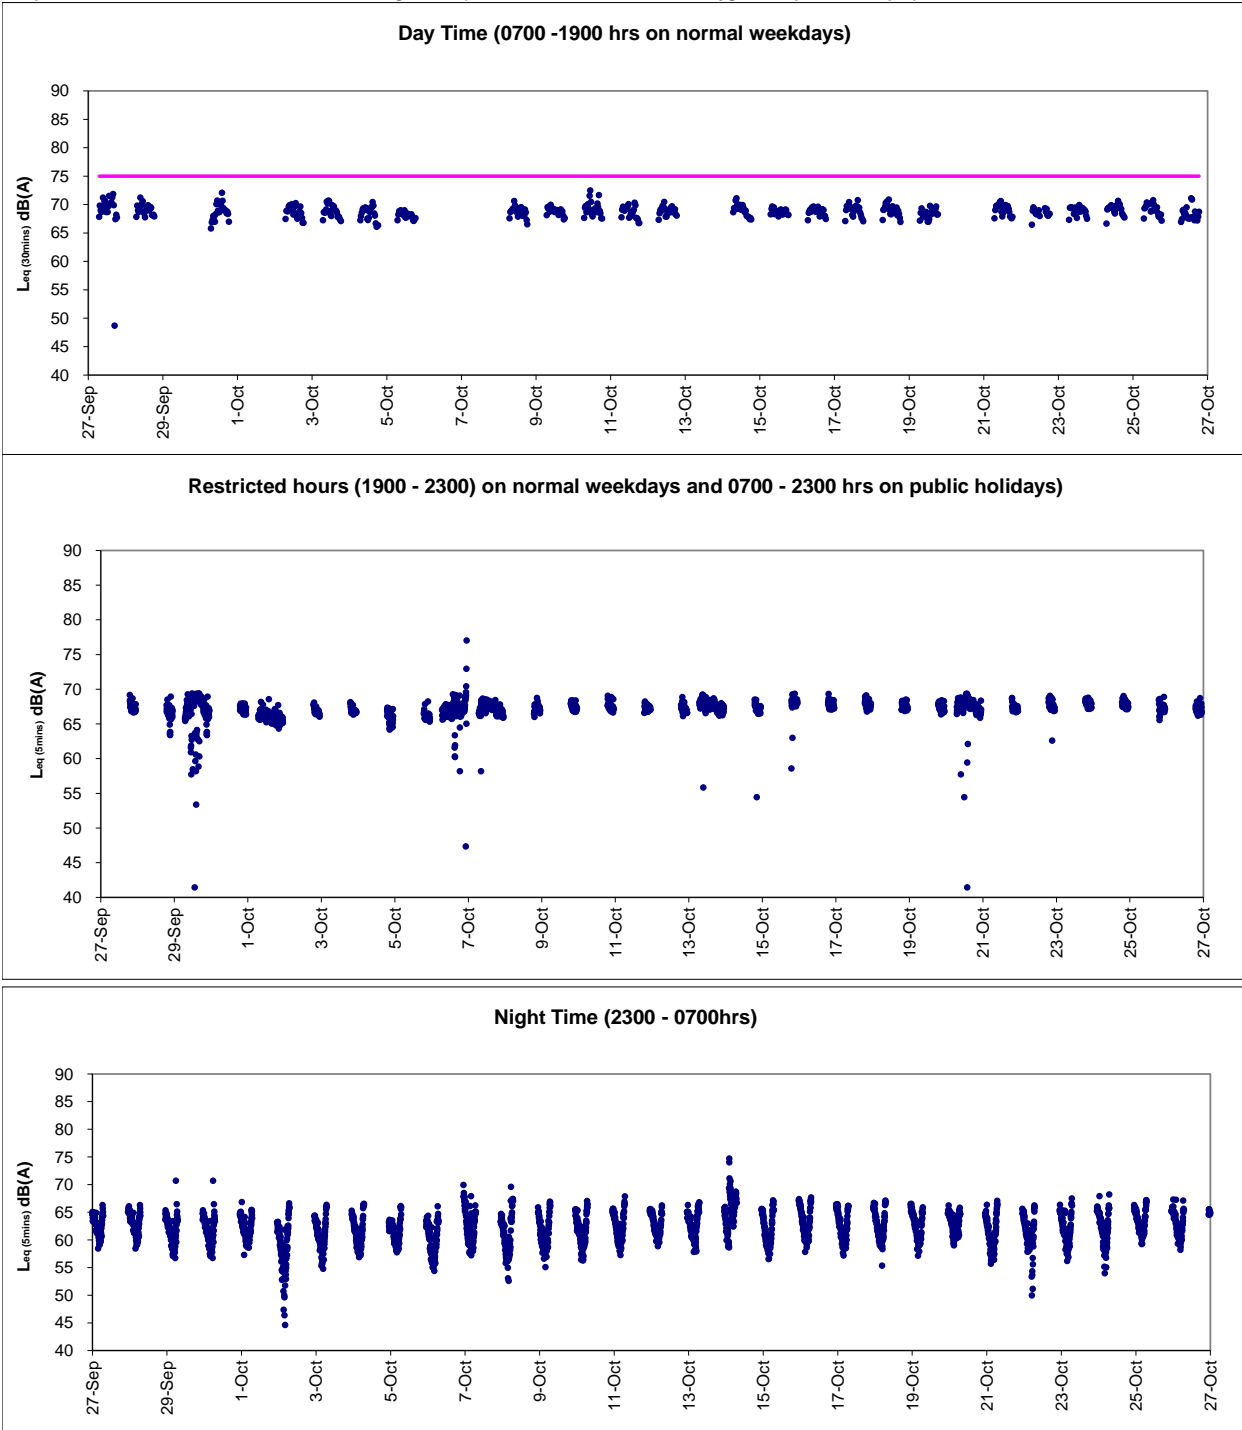

Graphic Presentation of Real Time Noise Monitoring Result (RTN1-Food and Environmental Hygiene Department Depot)

Graphic Presentation of Real Time Noise Monitoring Result (RTN1-Food and Environmental Hygiene Department Depot)

Remark:
Power supply was suspended from 22 October 2019 12:36 to 15:26 due to interruption.

Graphic Presentation of Real Time Noise Monitoring Result (RTN1-Food and Environmental Hygiene Department Depot)

Remark:
Power supply was suspended from 29 October 2019 02:06 to 11:01 due to interruption.
Power supply was suspended from 19 November 2019 11:21 to 12:01 due to interruption.
Power supply was suspended from 23 November 2019 8:01 to 8:16 due to interruption.
Power supply was suspended from 26 November 2019 4:51 to 10:41 due to interruption.