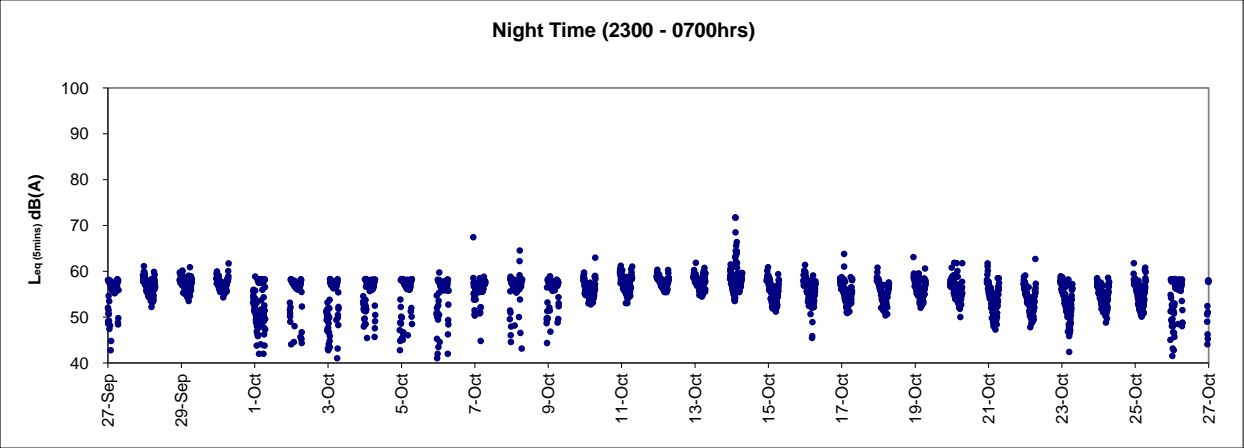

Graphic Presentation of Real Time Noise Monitoring Result (RTN2a- Hong Kong Electric Centre)