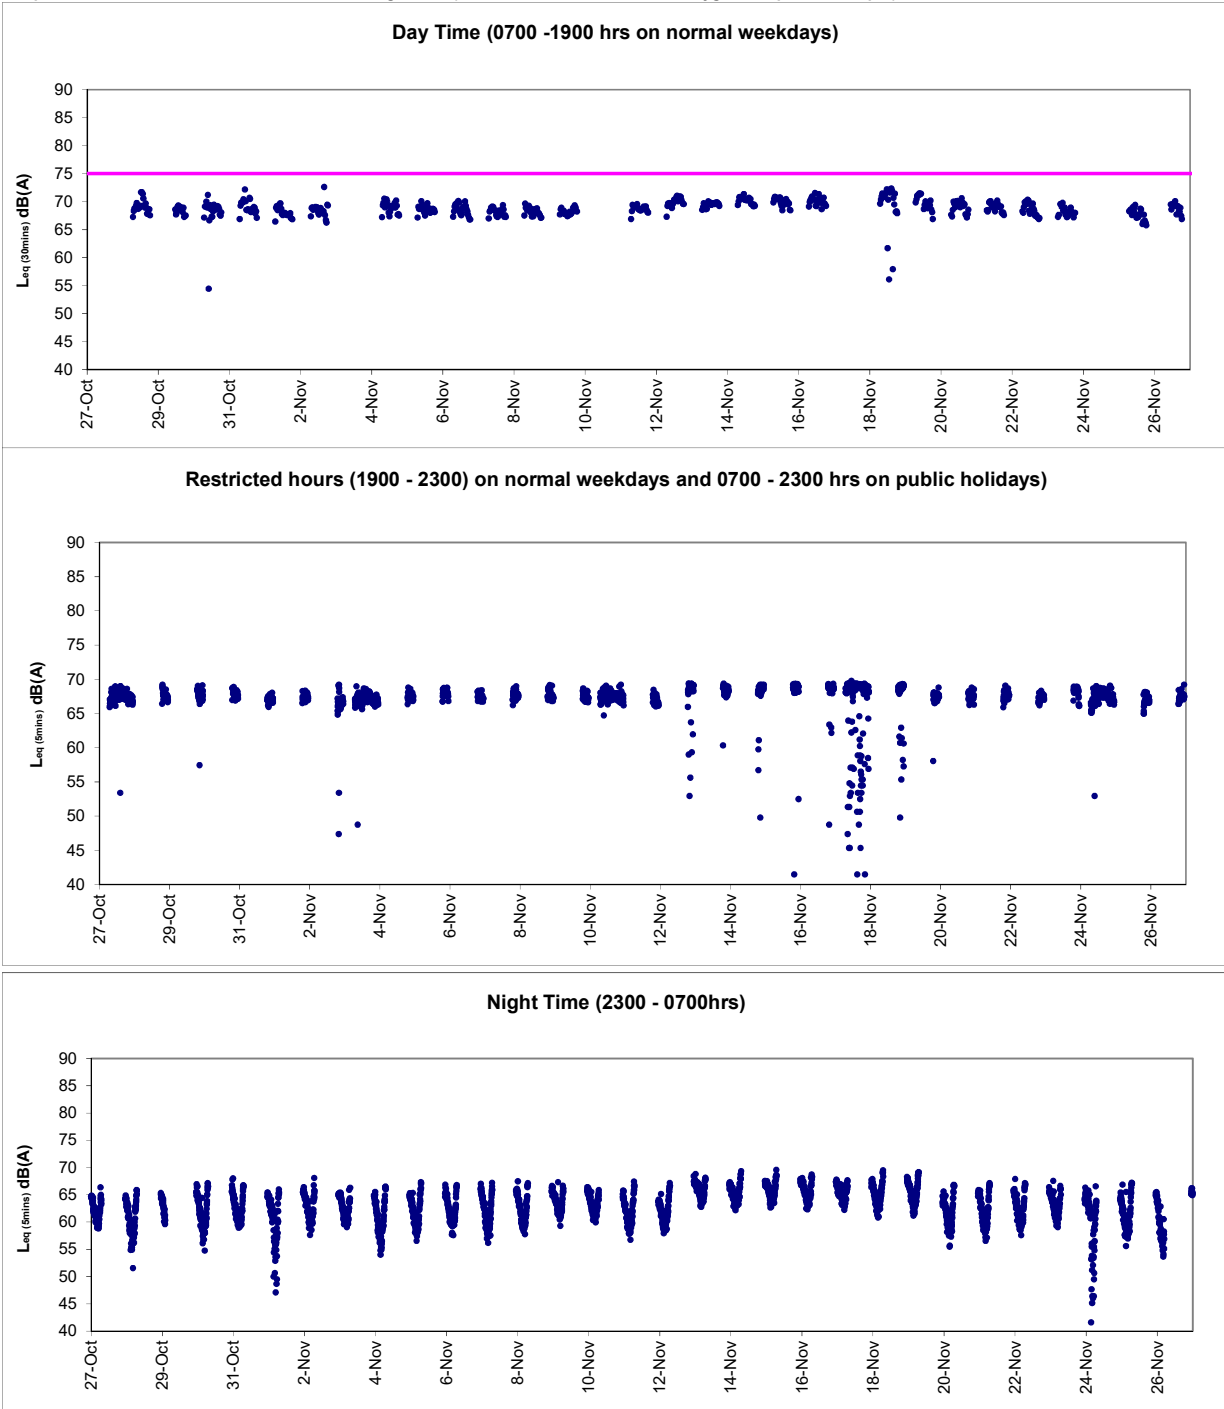

Graphic Presentation of Real Time Noise Monitoring Result (RTN1-Food and Environmental Hygiene Department Depot)

Graphic Presentation of Real Time Noise Monitoring Result (RTN1-Food and Environmental Hygiene Department Depot)

Remark:
Power supply was suspended from 22 October 2019 12:36 to 15:26 due to interruption.

Graphic Presentation of Real Time Noise Monitoring Result (RTN1-Food and Environmental Hygiene Department Depot)

Remark:
Power supply was suspended from 29 October 2019 02:06 to 11:01 due to interruption.
Power supply was suspended from 19 November 2019 11:21 to 12:01 due to interruption.
Power supply was suspended from 23 November 2019 8:01 to 8:16 due to interruption.
Power supply was suspended from 26 November 2019 4:51 to 10:41 due to interruption.