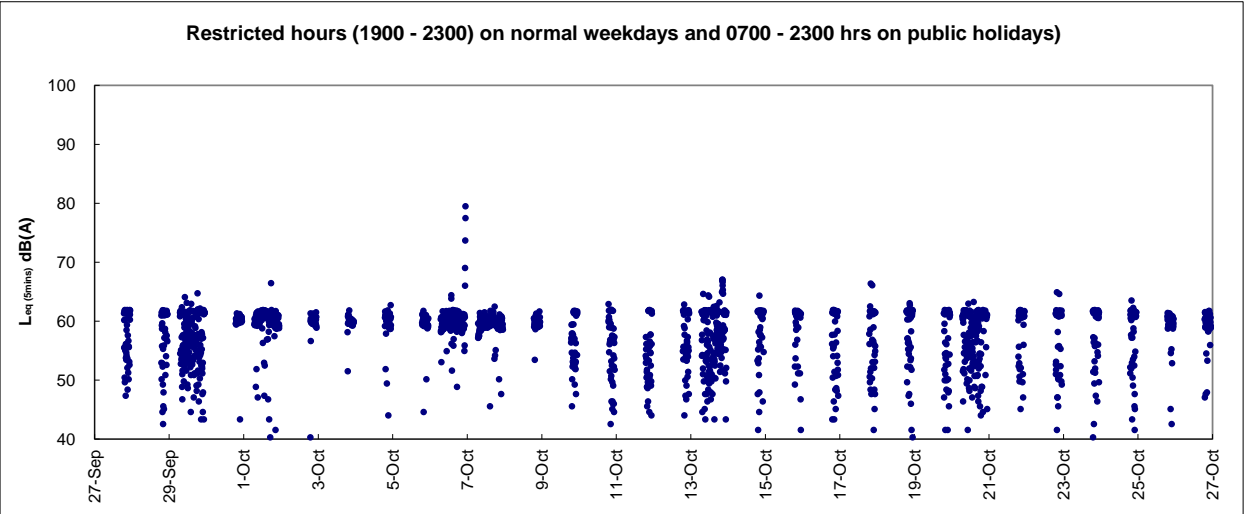

Graphic Presentation of Real Time Noise Monitoring Result (RTN2a- Hong Kong Electric Centre)