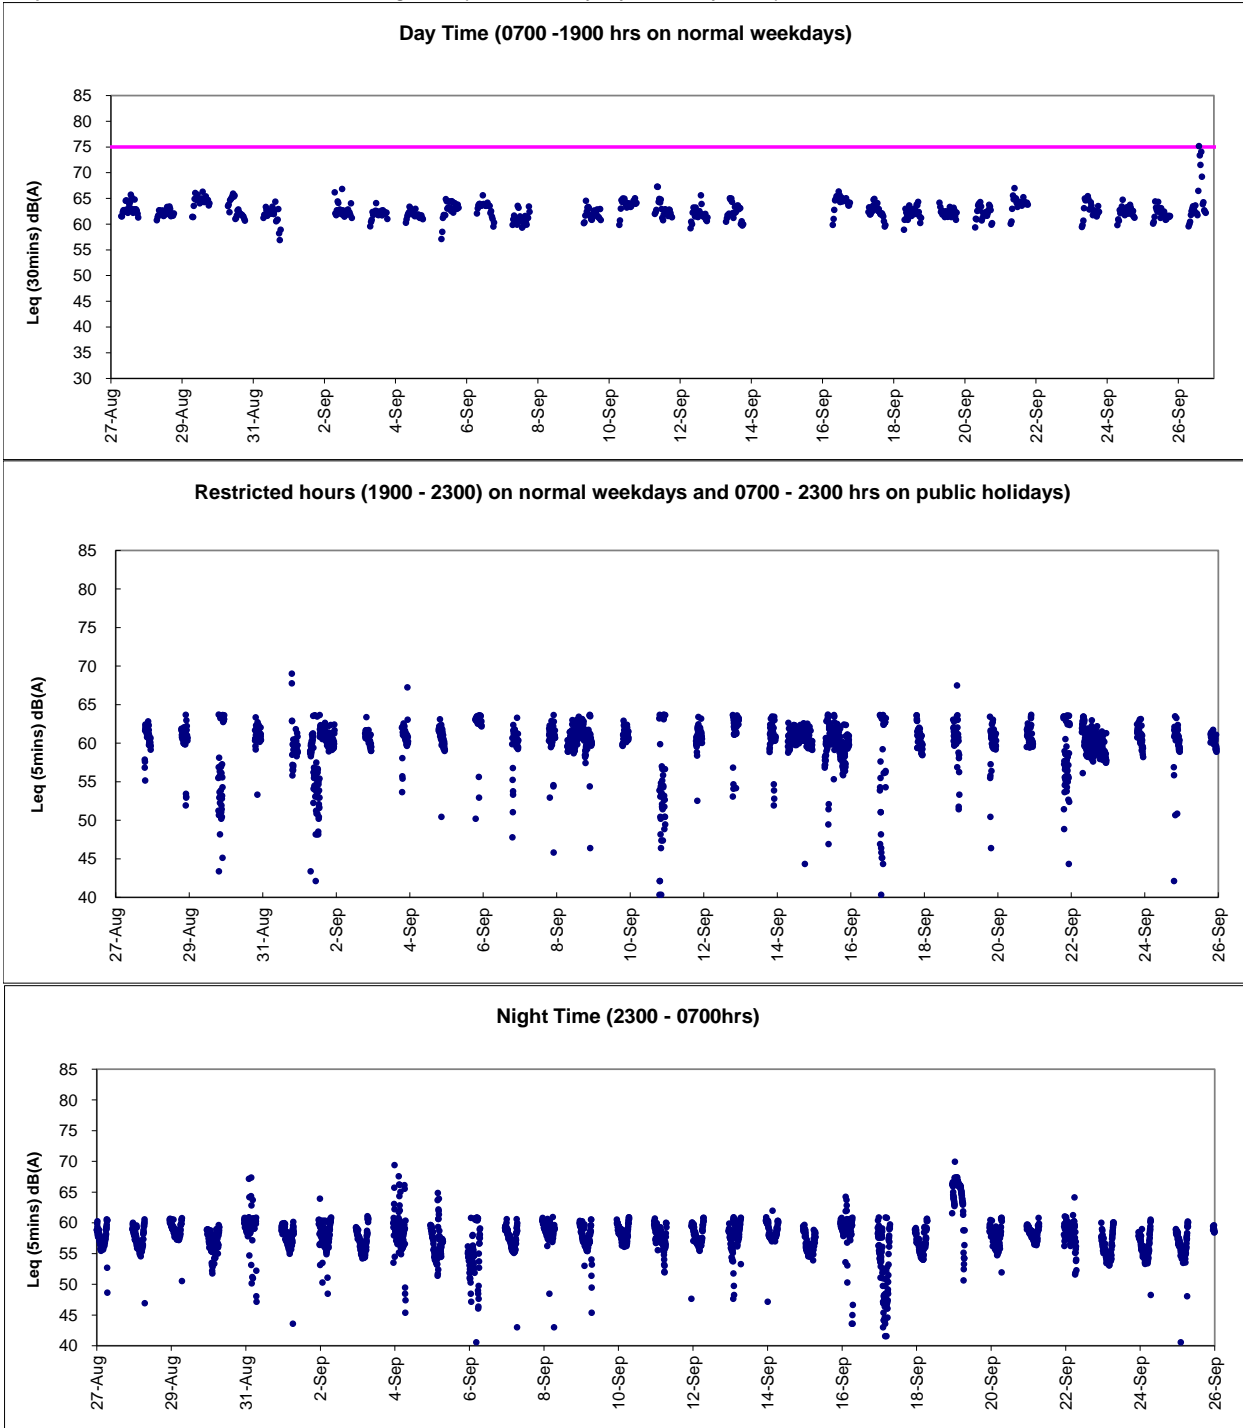

Remark:
Power supply was suspended from 29 October 2019 02:06 to 11:01 due to interruption.
Power supply was suspended from 19 November 2019 11:21 to 12:01 due to interruption.
Power supply was suspended from 23 November 2019 8:01 to 8:16 due to interruption.
Power supply was suspended from 26 November 2019 4:51 to 10:41 due to interruption.

Graphic Presentation of Real Time Noise Monitoring Result (RTN2a- Hong Kong Electric Centre)

Graphic Presentation of Real Time Noise Monitoring Result (RTN2a- Hong Kong Electric Centre)

Graphic Presentation of Real Time Noise Monitoring Result (RTN2a- Hong Kong Electric Centre)

Graphic Presentation of Real Time Noise Monitoring Result (RTN3-Yu Lee Mo Fan Memorial School)

Graphic Presentation of Real Time Noise Monitoring Result (RTN3-Yu Lee Mo Fan Memorial School)

Graphic Presentation of Real Time Noise Monitoring Result (RTN3-Yu Lee Mo Fan Memorial School)

Remark:
Power supply was suspended from 21 November 2019 20:41 to 26 November 2019 23:56 due to interruption.

Graphic Presentation of Real Time Noise Monitoring Result (RTN4-Causeway Bay Community Centre)