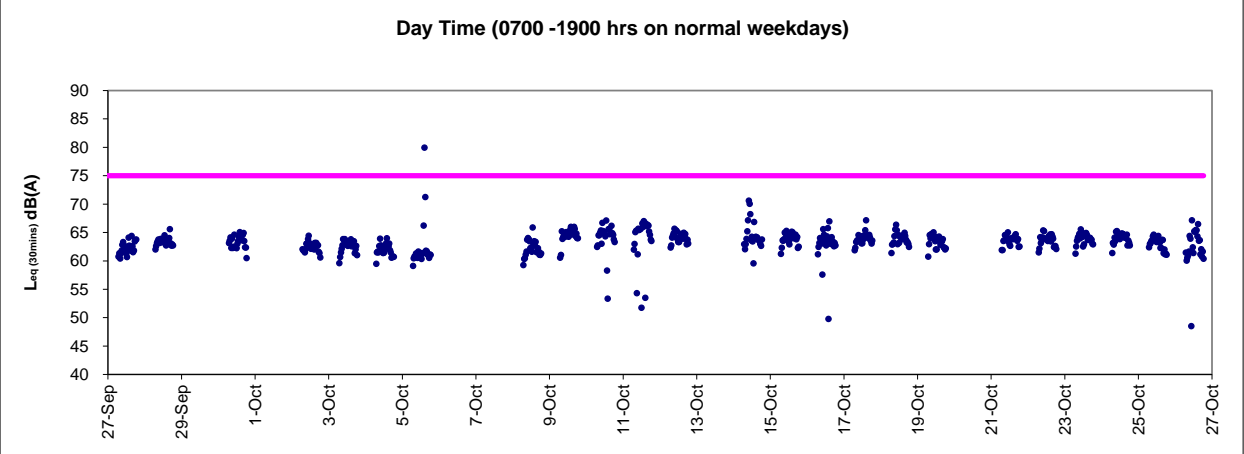

Remark:
Power supply was suspended from 29 October 2019 02:06 to 11:01 due to interruption.
Power supply was suspended from 19 November 2019 11:21 to 12:01 due to interruption.
Power supply was suspended from 23 November 2019 8:01 to 8:16 due to interruption.
Power supply was suspended from 26 November 2019 4:51 to 10:41 due to interruption.

Graphic Presentation of Real Time Noise Monitoring Result (RTN2a- Hong Kong Electric Centre)

Graphic Presentation of Real Time Noise Monitoring Result (RTN2a- Hong Kong Electric Centre)

Graphic Presentation of Real Time Noise Monitoring Result (RTN2a- Hong Kong Electric Centre)