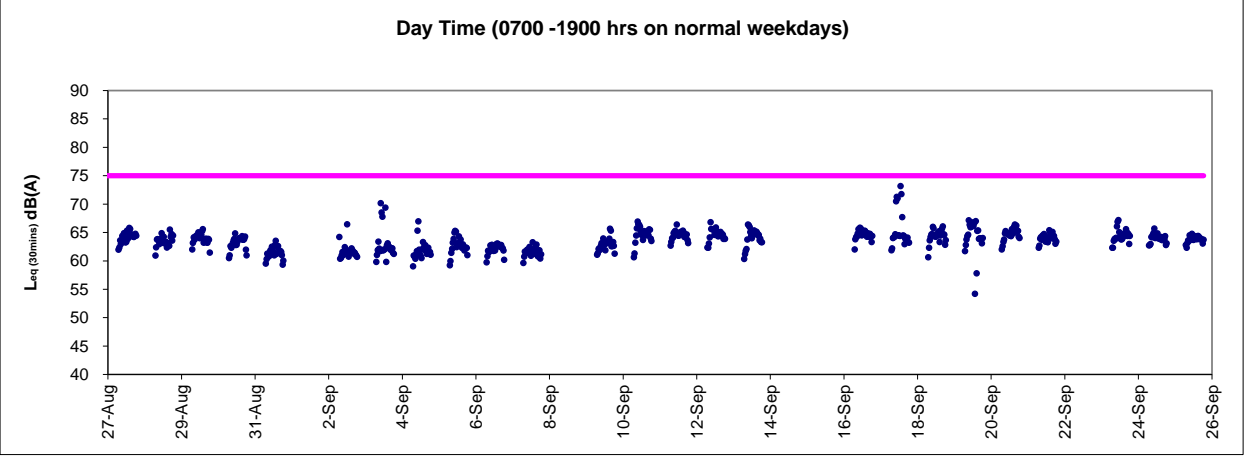

Graphic Presentation of Real Time Noise Monitoring Result (RTN2a- Hong Kong Electric Centre)