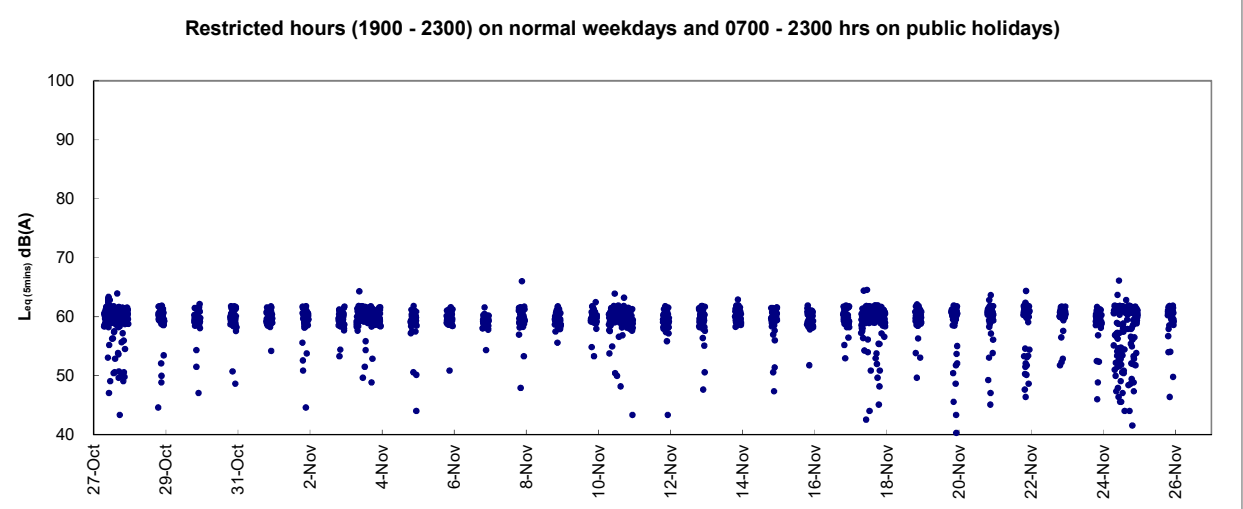

Graphic Presentation of Real Time Noise Monitoring Result (RTN2a- Hong Kong Electric Centre)

Graphic Presentation of Real Time Noise Monitoring Result (RTN2a- Hong Kong Electric Centre)

Graphic Presentation of Real Time Noise Monitoring Result (RTN2a- Hong Kong Electric Centre)