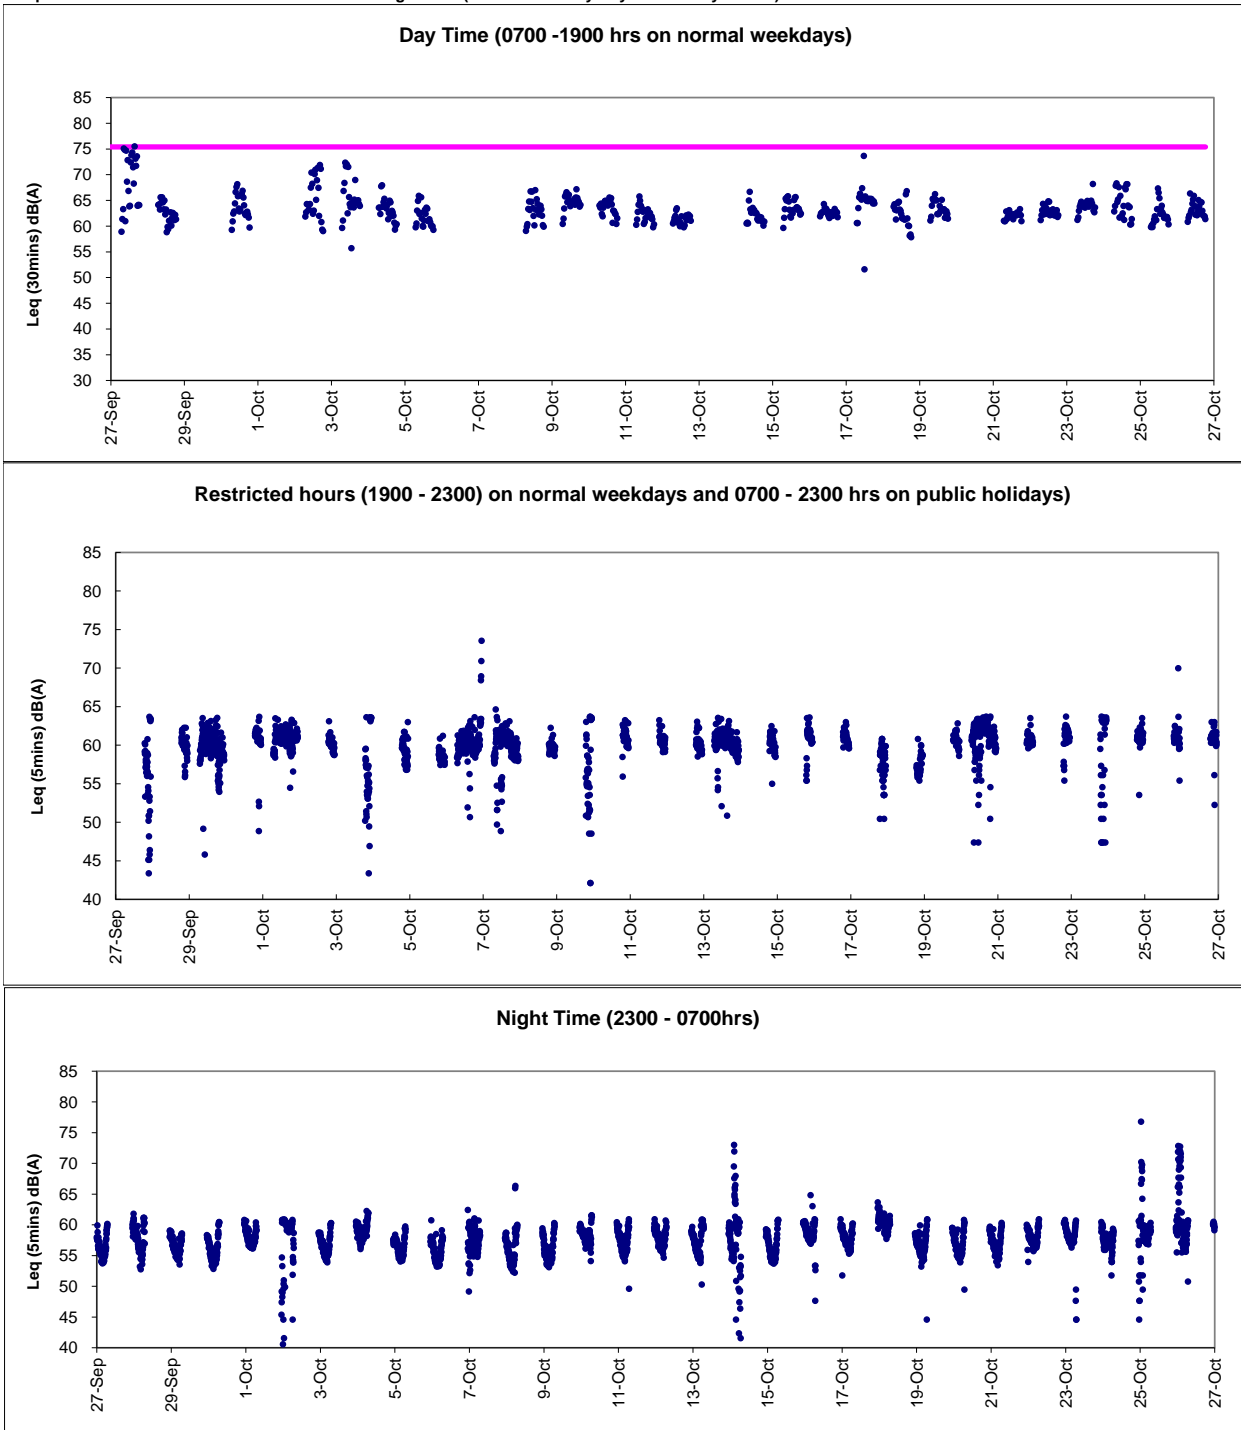

Remark:
Power supply was suspended from 29 October 2019 02:06 to 11:01 due to interruption.
Power supply was suspended from 19 November 2019 11:21 to 12:01 due to interruption.
Power supply was suspended from 23 November 2019 8:01 to 8:16 due to interruption.
Power supply was suspended from 26 November 2019 4:51 to 10:41 due to interruption.

Graphic Presentation of Real Time Noise Monitoring Result (RTN2a- Hong Kong Electric Centre)

Graphic Presentation of Real Time Noise Monitoring Result (RTN2a- Hong Kong Electric Centre)

Graphic Presentation of Real Time Noise Monitoring Result (RTN2a- Hong Kong Electric Centre)

Remark:
Power supply was suspended from 21 November 2019 20:41 to 26 November 2019 23:56 due to interruption.

Graphic Presentation of Real Time Noise Monitoring Result (RTN4-Causeway Bay Community Centre)

Graphic Presentation of Real Time Noise Monitoring Result (RTN4-Causeway Bay Community Centre)

Graphic Presentation of Real Time Noise Monitoring Result (RTN4-Causeway Bay Community Centre)