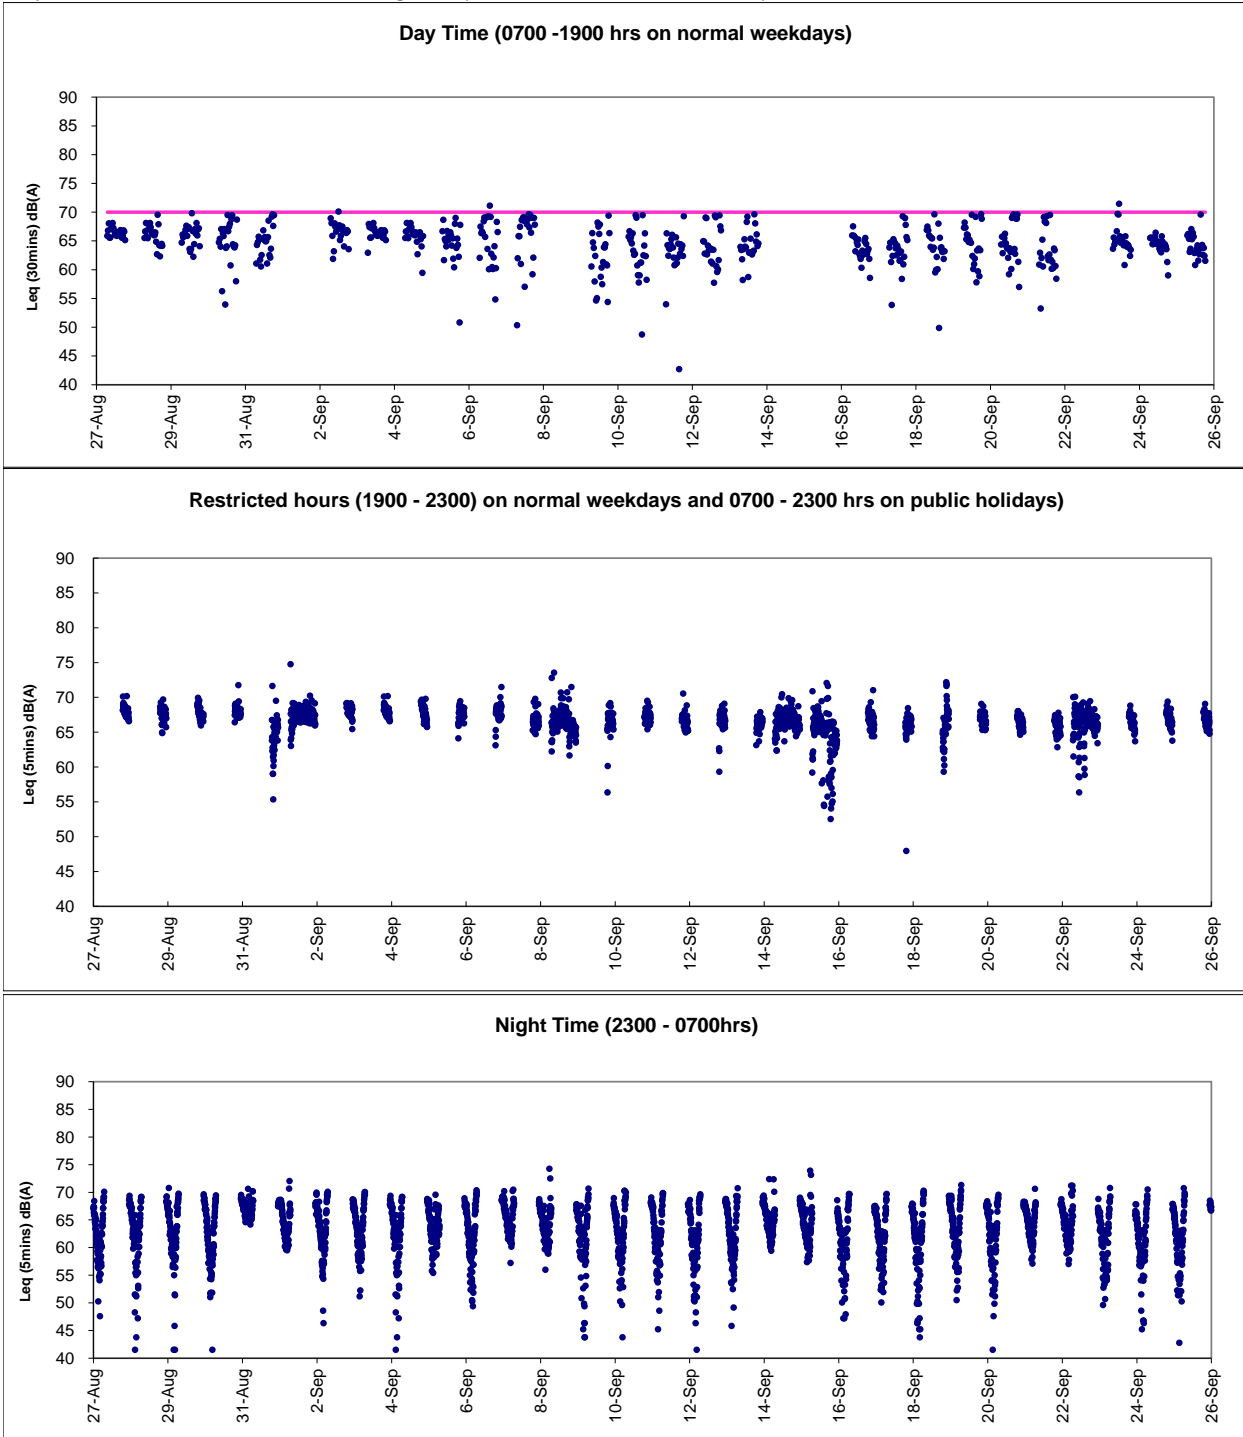

Graphic Presentation of Real Time Noise Monitoring Result (RTN3-Yu Lee Mo Fan Memorial School)