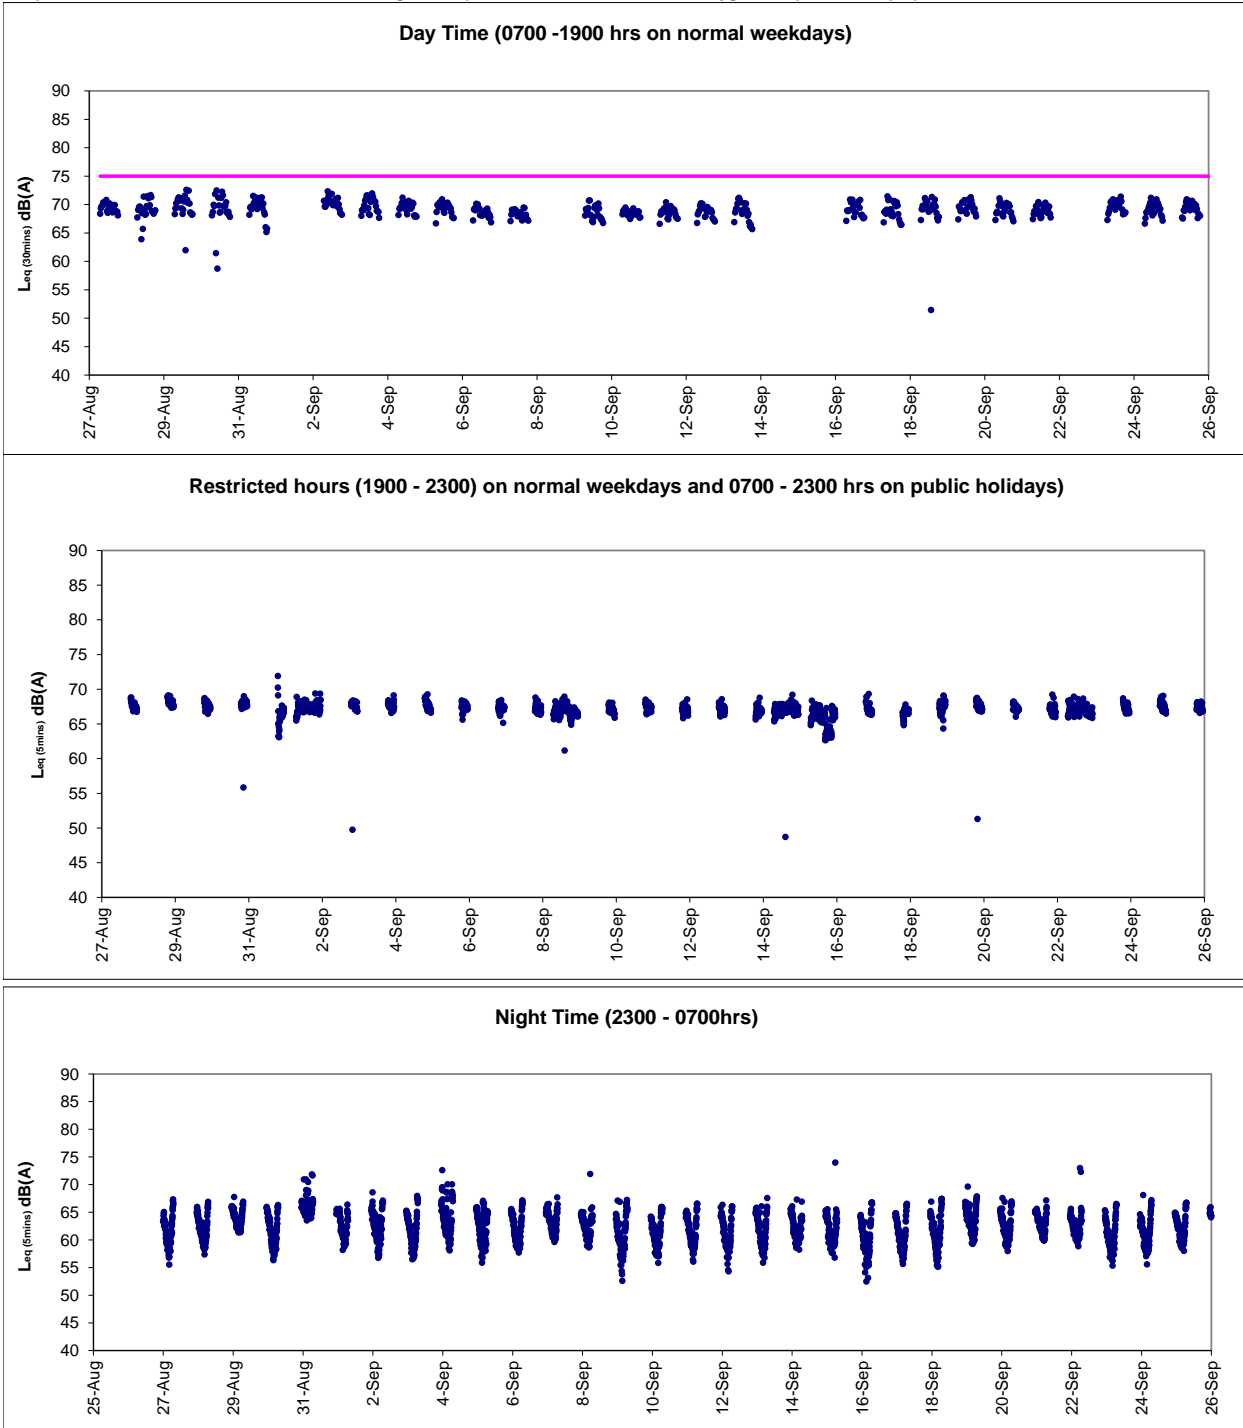

Graphic Presentation of Real Time Noise Monitoring Result (RTN1-Food and Environmental Hygiene Department Depot)

Graphic Presentation of Real Time Noise Monitoring Result (RTN1-Food and Environmental Hygiene Department Depot)

Remark:
Power supply was suspended from 22 October 2019 12:36 to 15:26 due to interruption.

Graphic Presentation of Real Time Noise Monitoring Result (RTN1-Food and Environmental Hygiene Department Depot)

Remark:
Power supply was suspended from 29 October 2019 02:06 to 11:01 due to interruption.
Power supply was suspended from 19 November 2019 11:21 to 12:01 due to interruption.
Power supply was suspended from 23 November 2019 8:01 to 8:16 due to interruption.
Power supply was suspended from 26 November 2019 4:51 to 10:41 due to interruption.