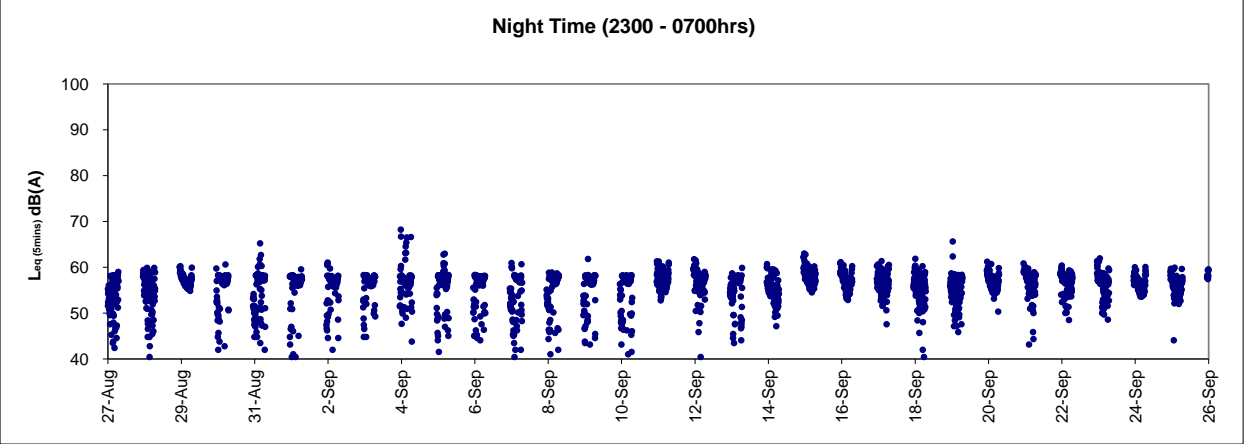

Graphic Presentation of Real Time Noise Monitoring Result (RTN2a- Hong Kong Electric Centre)