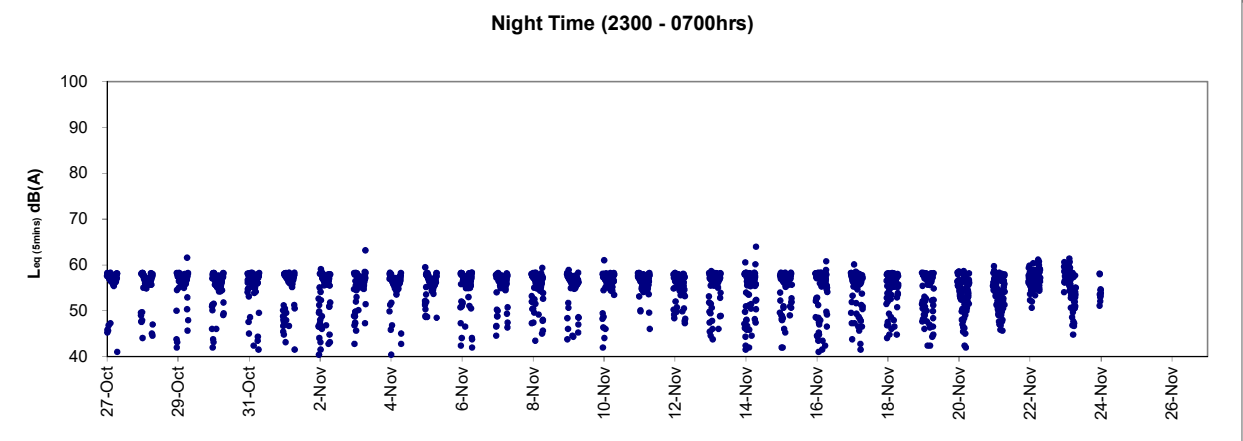

Graphic Presentation of Real Time Noise Monitoring Result (RTN2a- Hong Kong Electric Centre)

Graphic Presentation of Real Time Noise Monitoring Result (RTN2a- Hong Kong Electric Centre)

Graphic Presentation of Real Time Noise Monitoring Result (RTN2a- Hong Kong Electric Centre)