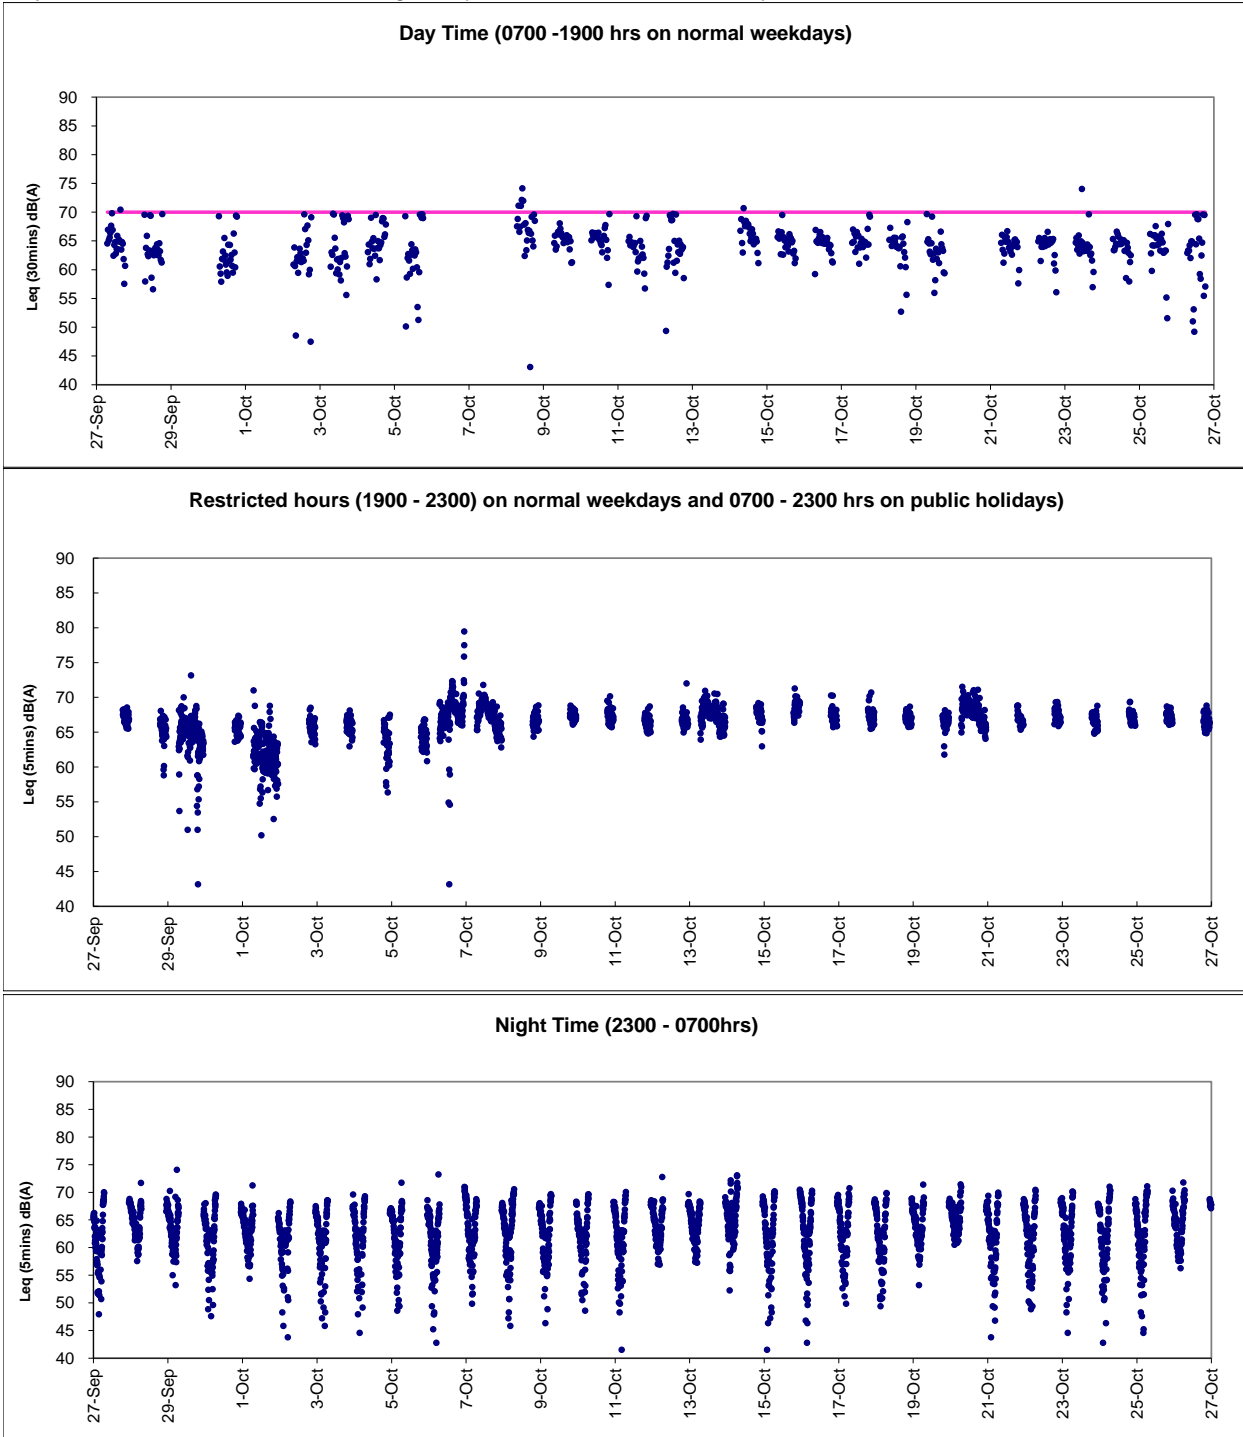

Graphic Presentation of Real Time Noise Monitoring Result (RTN3-Yu Lee Mo Fan Memorial School)