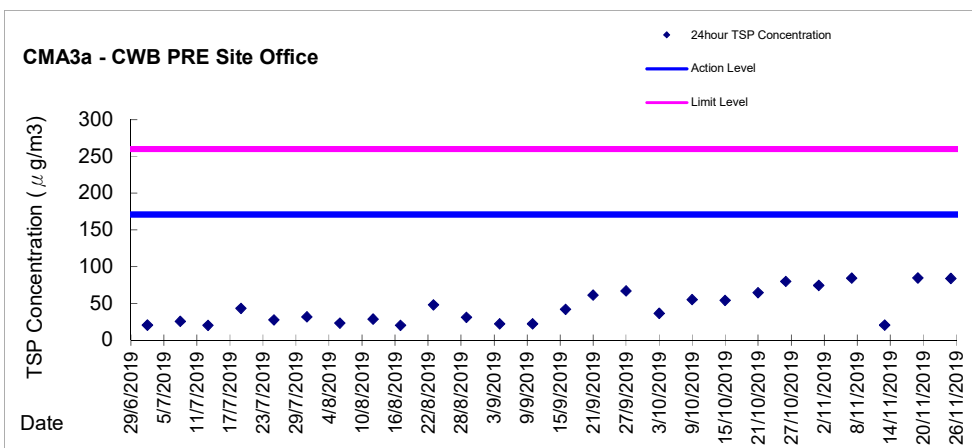

Graphic Presentation of 1 hour TSP Result

Graphic Presentation of 1 hour TSP Result

Graphic Presentation of 1 hour TSP Result

**Graphic Presentation of 24 hour TSP Result**

Graphic Presentation of 24 hour TSP Result

Graphic Presentation of 24 hour TSP Result