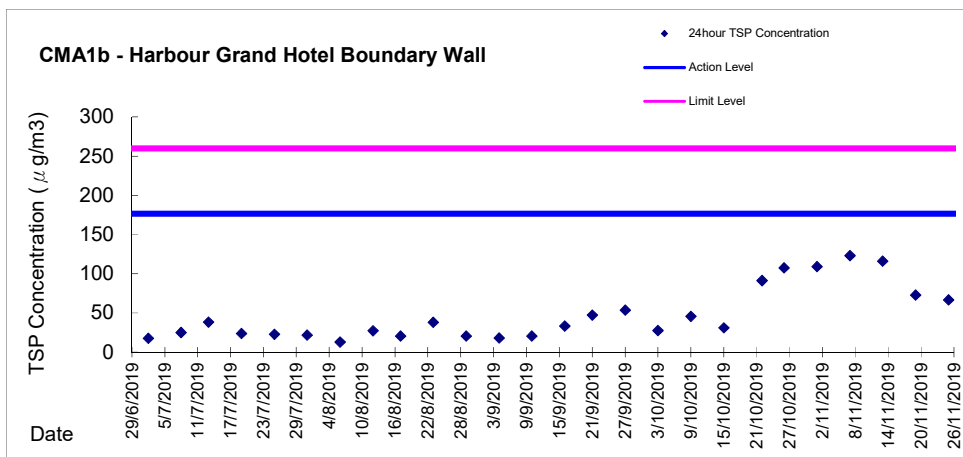

Graphic Presentation of 1 hour TSP Result

Graphic Presentation of 1 hour TSP Result

Graphic Presentation of 1 hour TSP Result

**Graphic Presentation of 24 hour TSP Result**

Graphic Presentation of 24 hour TSP Result

Graphic Presentation of 24 hour TSP Result