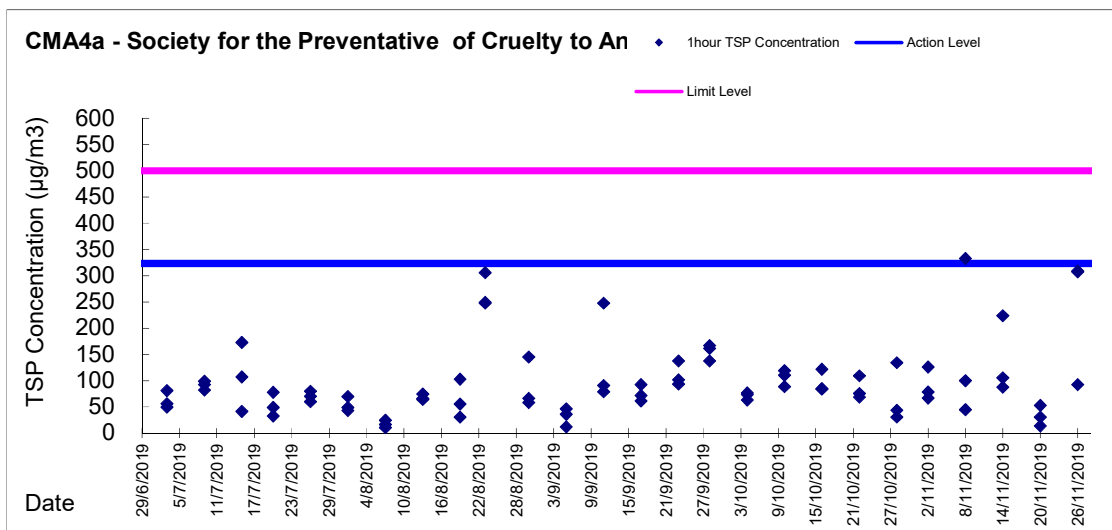

Graphic Presentation of 1 hour TSP Result

Graphic Presentation of 1 hour TSP Result

Graphic Presentation of 1 hour TSP Result

**Graphic Presentation of 24 hour TSP Result**

Graphic Presentation of 24 hour TSP Result

Graphic Presentation of 24 hour TSP Result