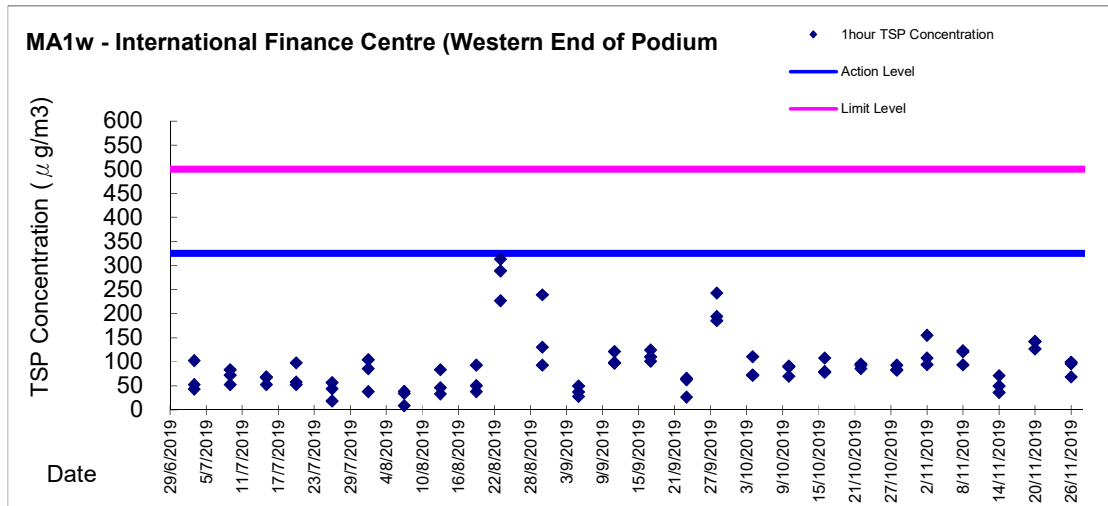

Graphic Presentation of 1 hour TSP Result

Graphic Presentation of 1 hour TSP Result

Graphic Presentation of 1 hour TSP Result

**Graphic Presentation of 24 hour TSP Result**

Graphic Presentation of 24 hour TSP Result

Graphic Presentation of 24 hour TSP Result