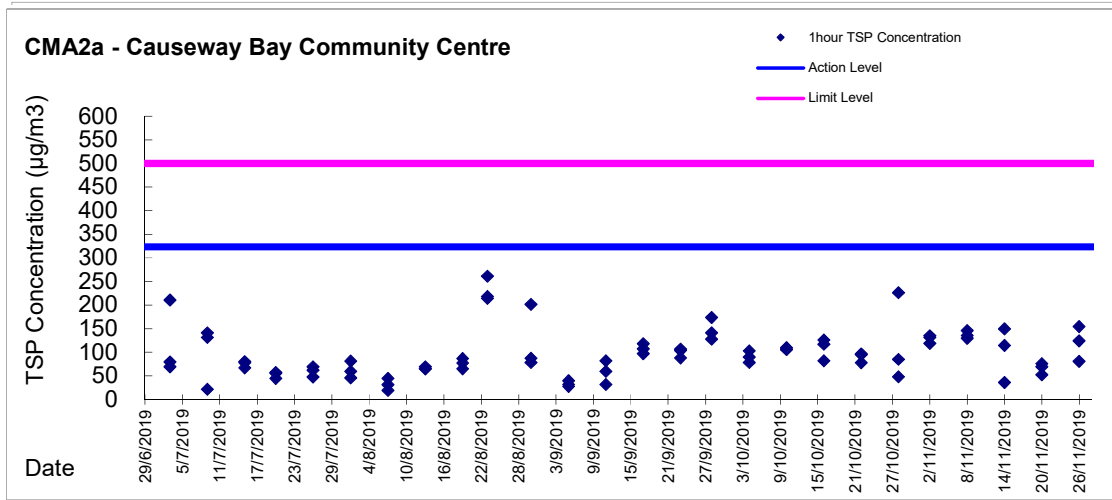

Graphic Presentation of 1 hour TSP Result

Graphic Presentation of 1 hour TSP Result

Graphic Presentation of 1 hour TSP Result

**Graphic Presentation of 24 hour TSP Result**

Graphic Presentation of 24 hour TSP Result

Graphic Presentation of 24 hour TSP Result