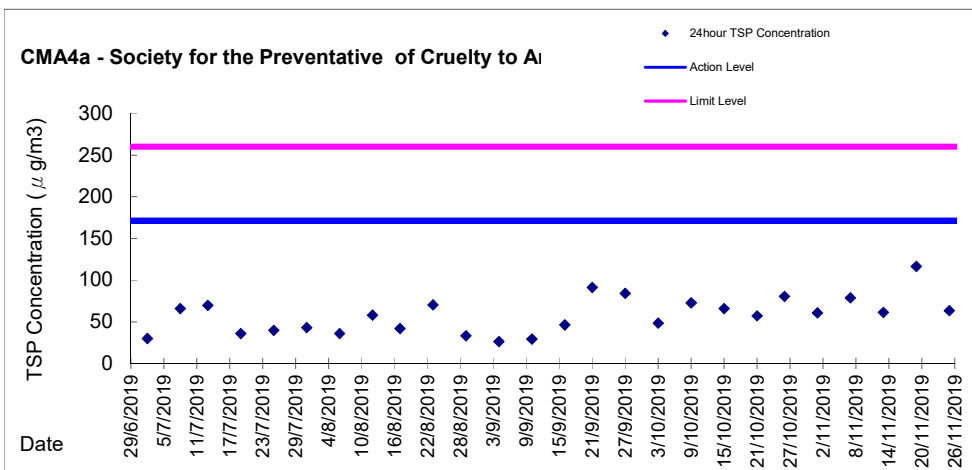

Graphic Presentation of 1 hour TSP Result

Graphic Presentation of 1 hour TSP Result

Graphic Presentation of 1 hour TSP Result

**Graphic Presentation of 24 hour TSP Result**

Graphic Presentation of 24 hour TSP Result

Graphic Presentation of 24 hour TSP Result