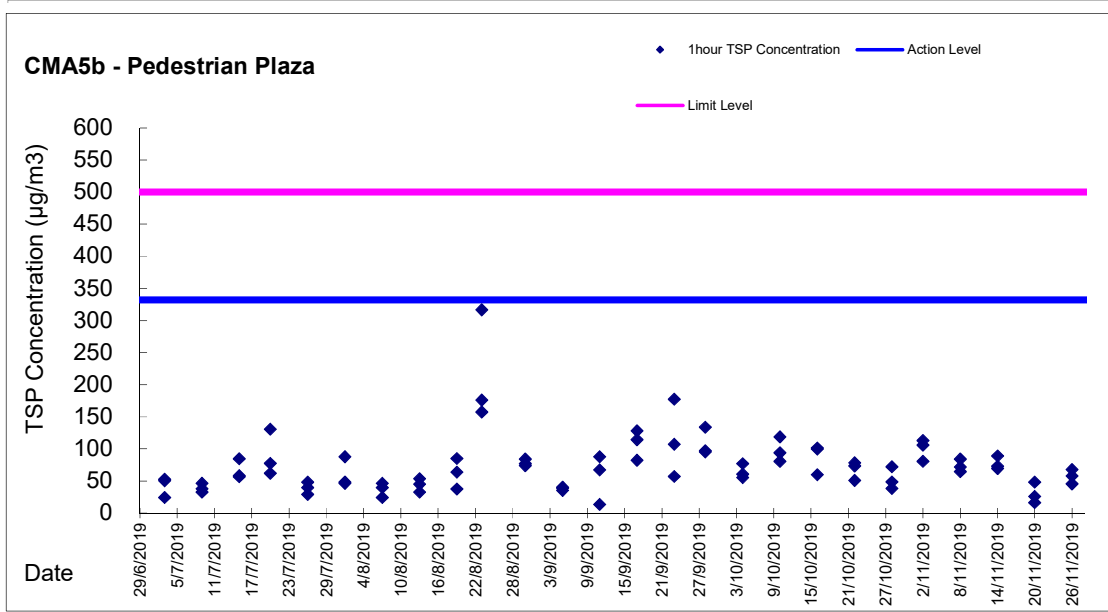

Graphic Presentation of 1 hour TSP Result

Graphic Presentation of 1 hour TSP Result

Graphic Presentation of 1 hour TSP Result

**Graphic Presentation of 24 hour TSP Result**

Graphic Presentation of 24 hour TSP Result

Graphic Presentation of 24 hour TSP Result