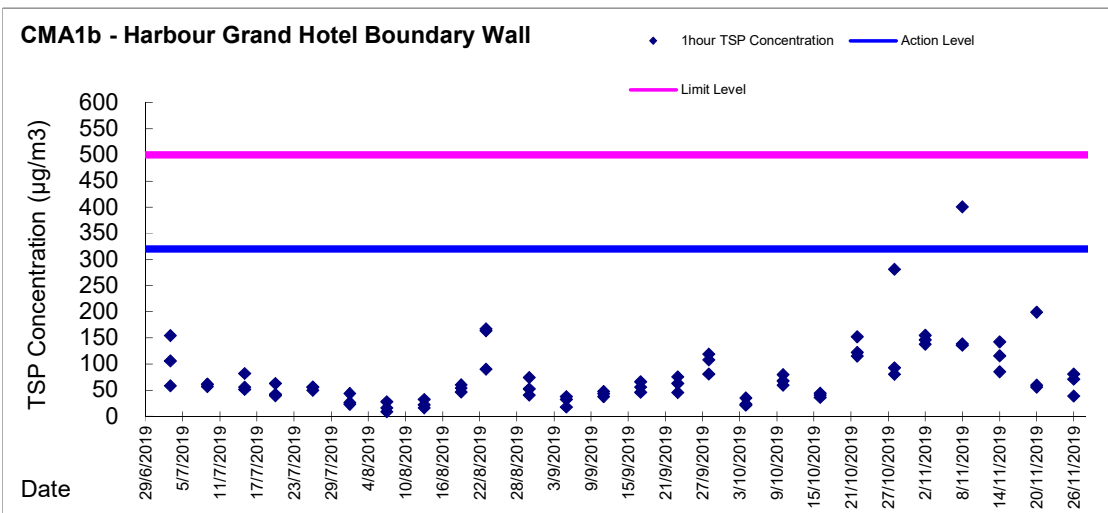

Graphic Presentation of 1 hour TSP Result

Graphic Presentation of 1 hour TSP Result

Graphic Presentation of 1 hour TSP Result

**Graphic Presentation of 24 hour TSP Result**

Graphic Presentation of 24 hour TSP Result

Graphic Presentation of 24 hour TSP Result