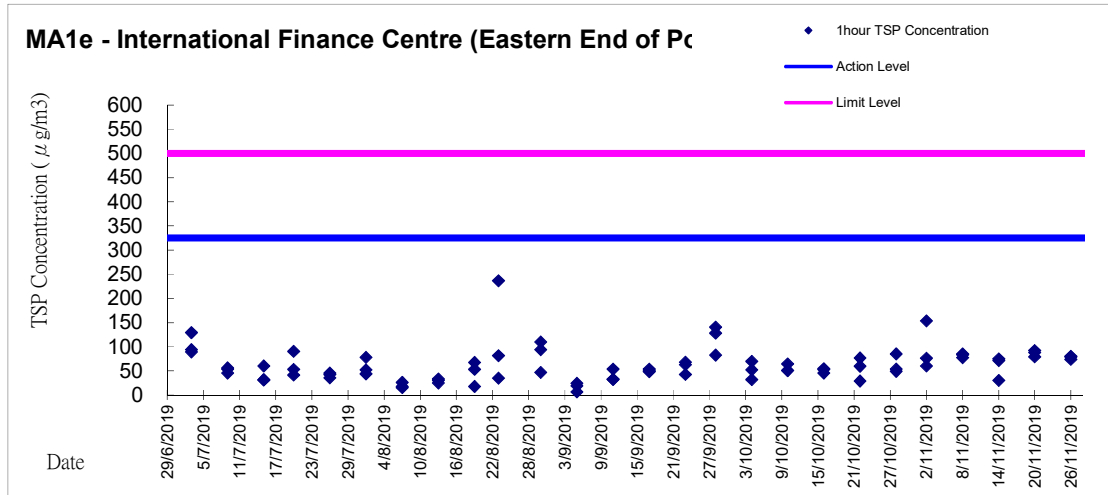

Graphic Presentation of 1 hour TSP Result

Graphic Presentation of 1 hour TSP Result

Graphic Presentation of 1 hour TSP Result

**Graphic Presentation of 24 hour TSP Result**

Graphic Presentation of 24 hour TSP Result

Graphic Presentation of 24 hour TSP Result