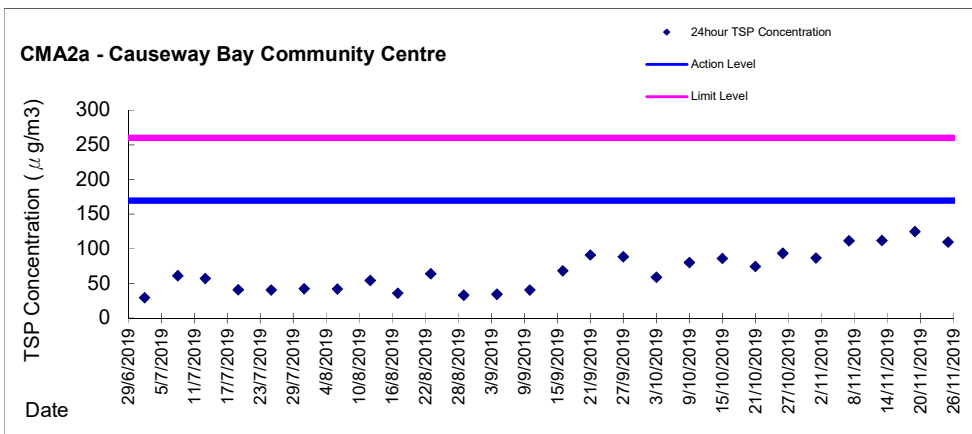

Graphic Presentation of 1 hour TSP Result

Graphic Presentation of 1 hour TSP Result

Graphic Presentation of 1 hour TSP Result

**Graphic Presentation of 24 hour TSP Result**

Graphic Presentation of 24 hour TSP Result

Graphic Presentation of 24 hour TSP Result