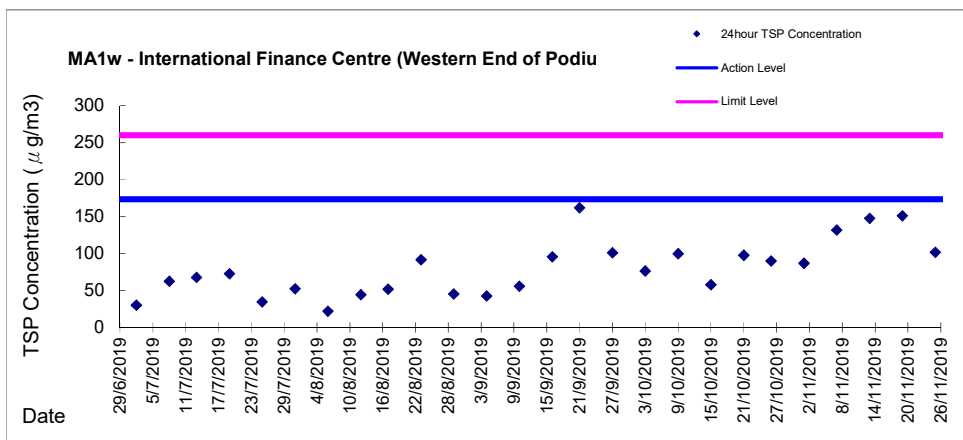

Graphic Presentation of 1 hour TSP Result

Graphic Presentation of 1 hour TSP Result

Graphic Presentation of 1 hour TSP Result

**Graphic Presentation of 24 hour TSP Result**

Graphic Presentation of 24 hour TSP Result

Graphic Presentation of 24 hour TSP Result