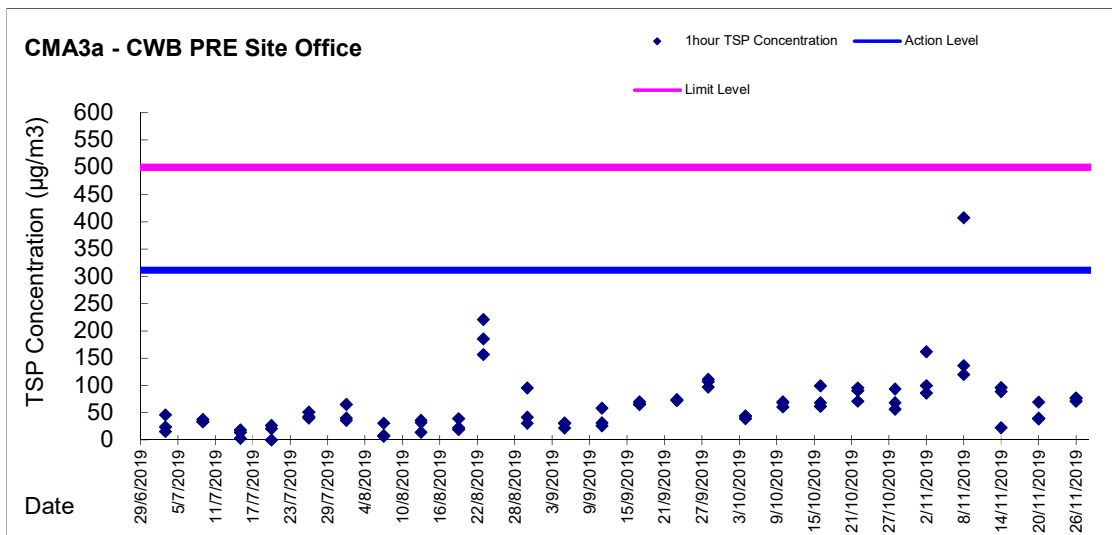

Graphic Presentation of 1 hour TSP Result

Graphic Presentation of 1 hour TSP Result

Graphic Presentation of 1 hour TSP Result

**Graphic Presentation of 24 hour TSP Result**

Graphic Presentation of 24 hour TSP Result

Graphic Presentation of 24 hour TSP Result