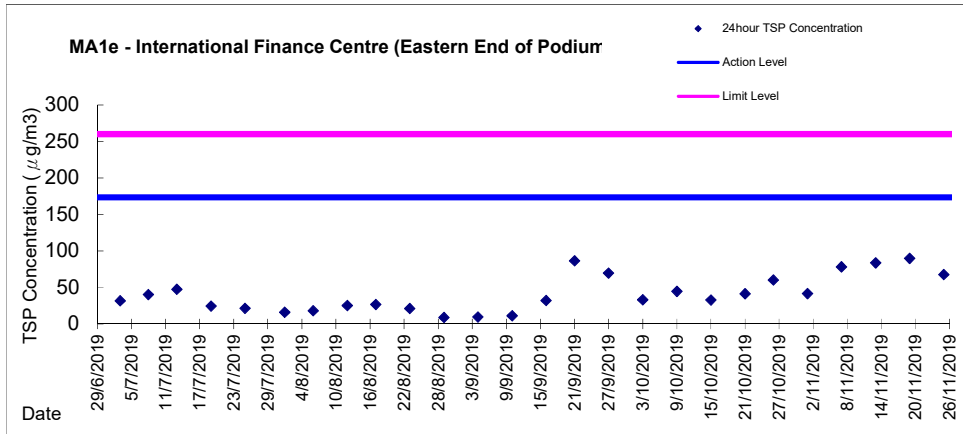

Graphic Presentation of 1 hour TSP Result

Graphic Presentation of 1 hour TSP Result

Graphic Presentation of 1 hour TSP Result

**Graphic Presentation of 24 hour TSP Result**

Graphic Presentation of 24 hour TSP Result

Graphic Presentation of 24 hour TSP Result