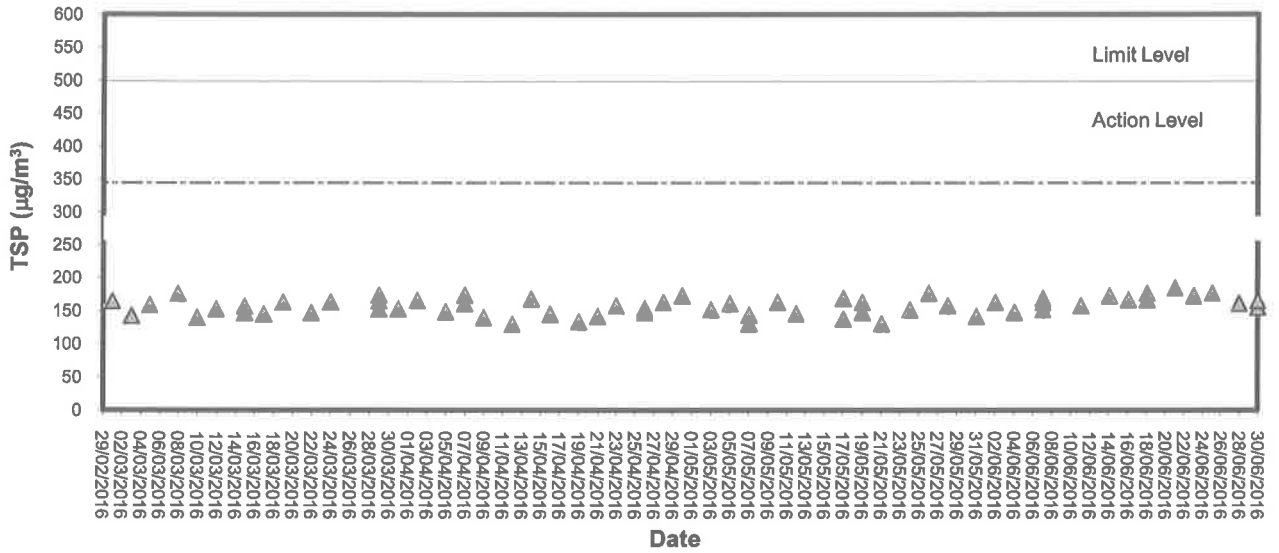

24-hour TSP level at TM-A1

24-hour TSP level at TM-RA2

1-hour TSP level at TM-A1

1-hour TSP level at TM-RA2