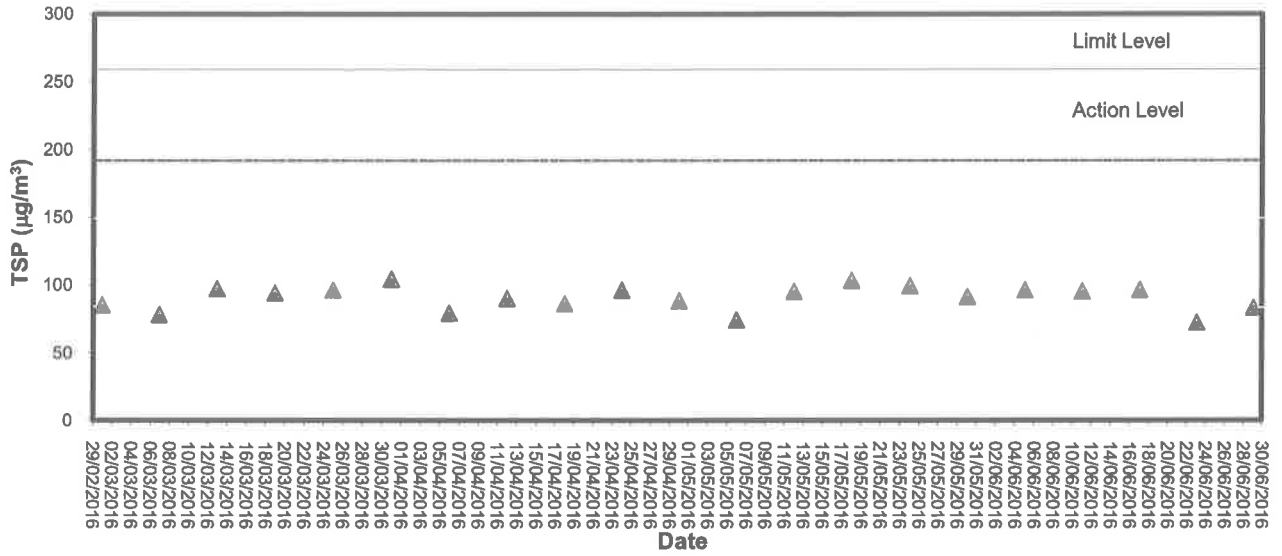

24-hour TSP level at TM-A1

24-hour TSP level at TM-RA2

1-hour TSP level at TM-A1

1-hour TSP level at TM-RA2