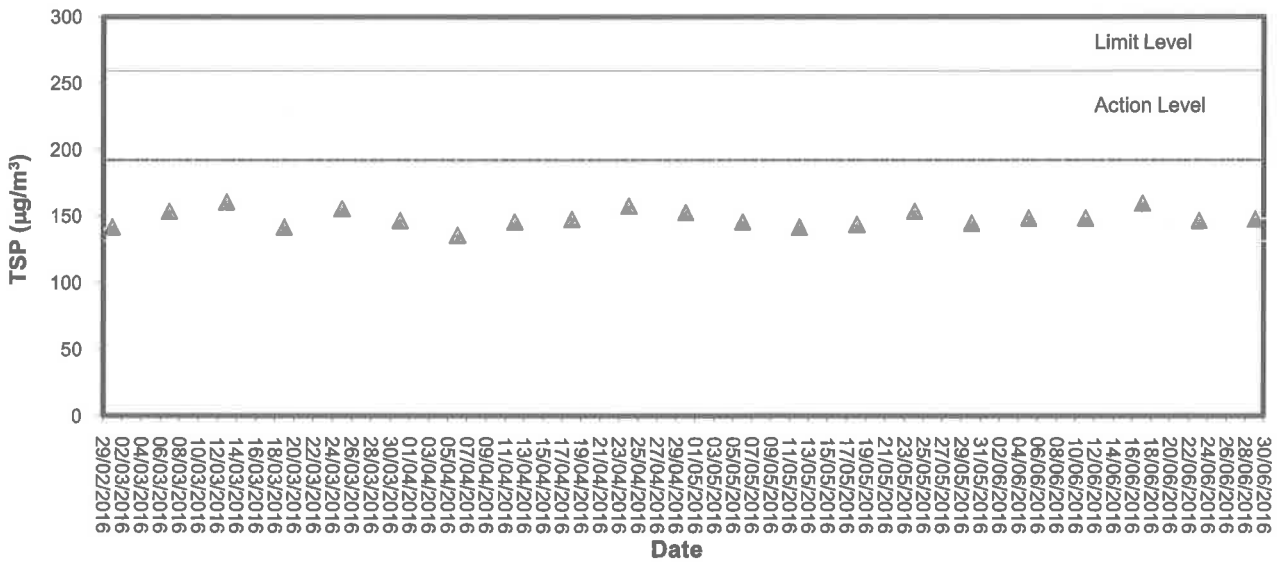

24-hour TSP level at TM-A1

24-hour TSP level at TM-RA2

1-hour TSP level at TM-A1

1-hour TSP level at TM-RA2