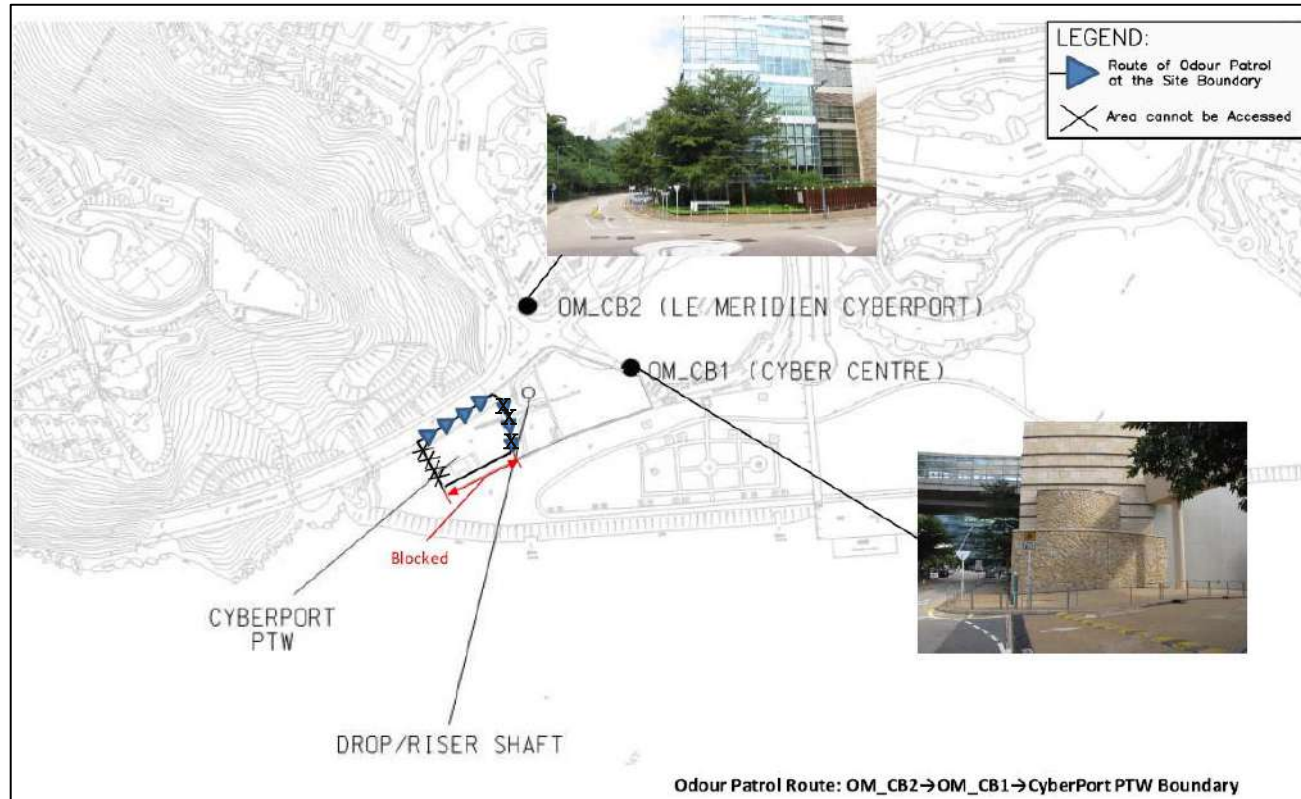

Appendix A

Odour Patrol Monitoring Locations

North Point PTW

Wan Chai East PTW

Odour Monitoring Report for Harbour Area Treatment Scheme Stage 2A (Operational Phase) (October 2022)

Central PTW

Western Wholesale Food Market

Sandy Bay PTW

Cyberport PTW

Wah Fu PTW

Aberdeen PTW

Ap Lei Chau PTW

Odour Monitoring Report for Harbour Area Treatment Scheme Stage 2A (Operational Phase) (October 2022)

SCISTW