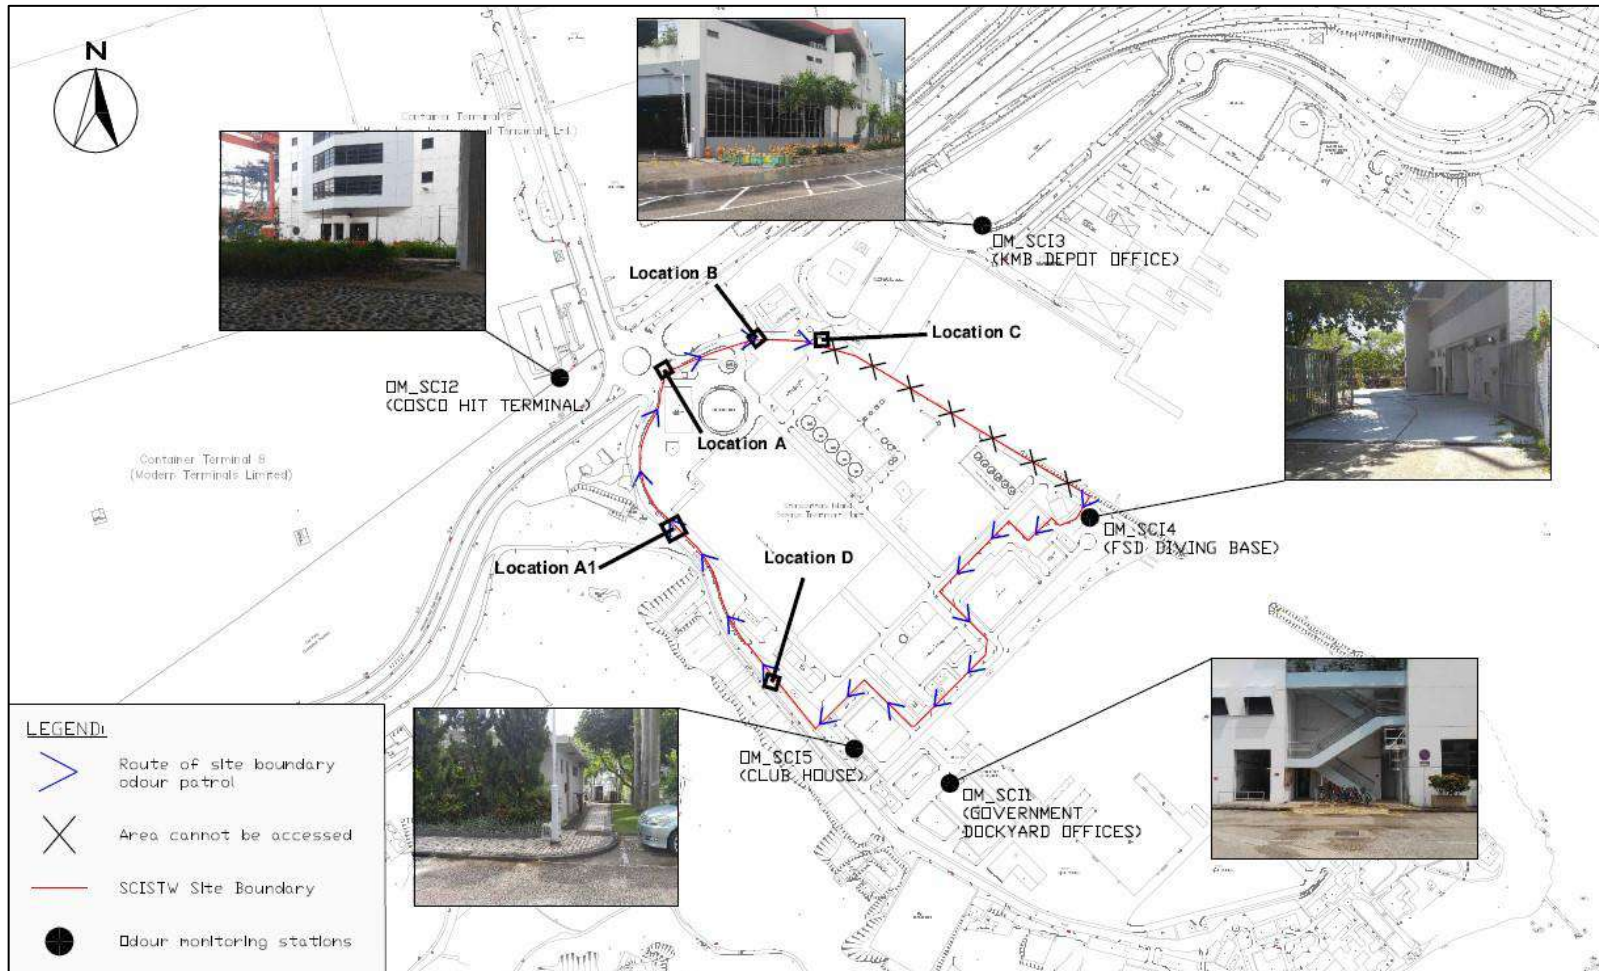

Appendix A

Odour Patrol Monitoring Locations

North Point PTW

Wan Chai East PTW

Odour Monitoring Report for Harbour Area Treatment Scheme Stage 2A (Operational Phase) (October 2022)

Central PTW

Western Wholesale Food Market

Sandy Bay PTW

Cyberport PTW

Wah Fu PTW

Aberdeen PTW

Ap Lei Chau PTW

Odour Monitoring Report for Harbour Area Treatment Scheme Stage 2A (Operational Phase) (October 2022)

SCISTW