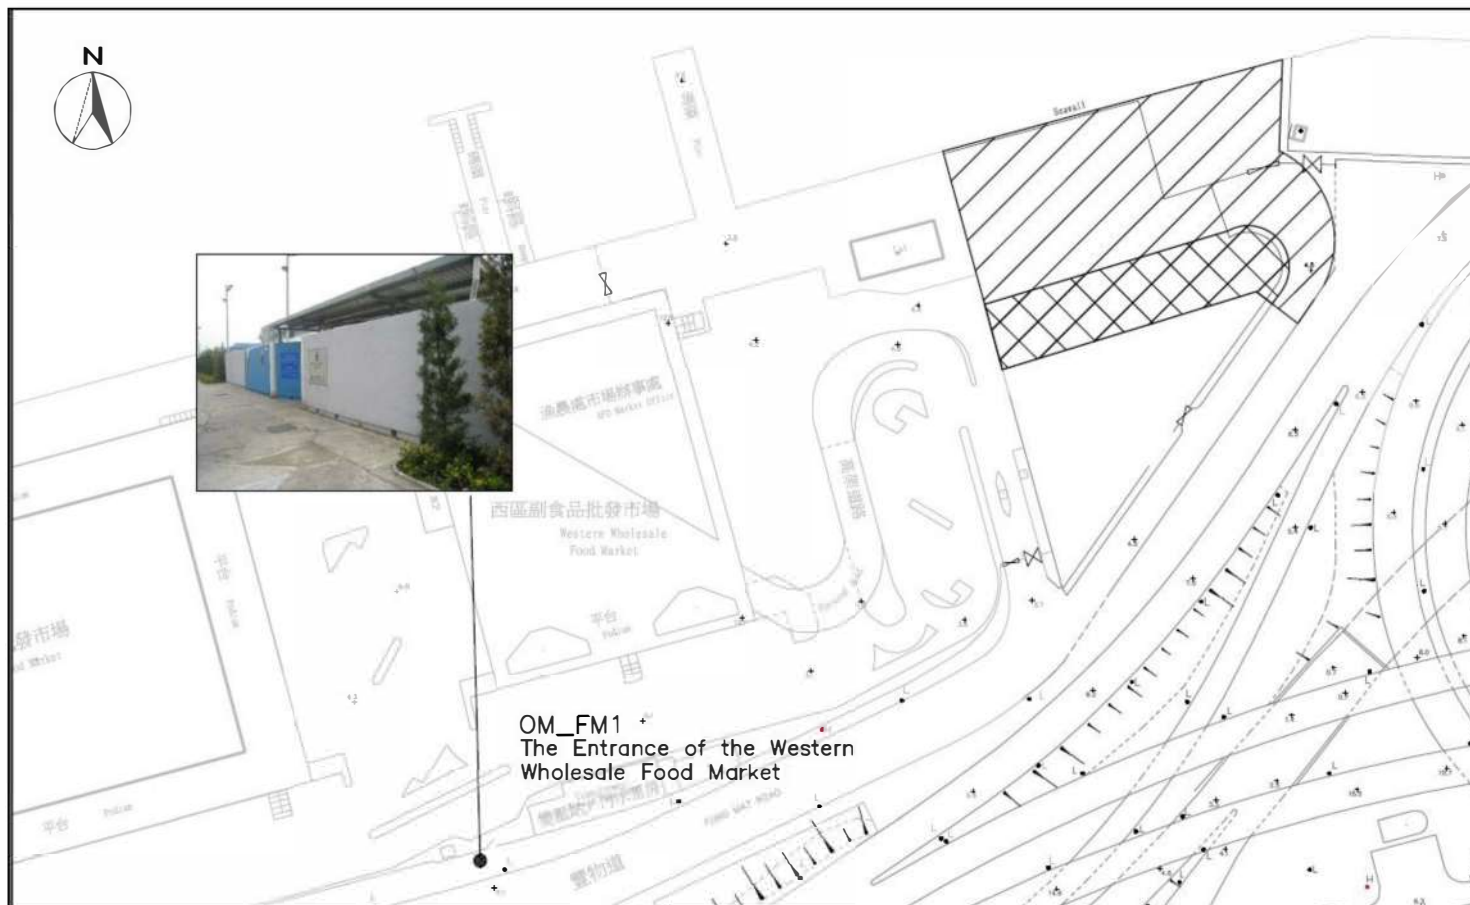

Appendix A

Odour Patrol Monitoring Locations

North Point PTW

Wan Chai East PTW

Odour Monitoring Report for Harbour Area Treatment Scheme Stage 2A (Operational Phase) (October 2022)

Central PTW

Western Wholesale Food Market

Sandy Bay PTW

Cyberport PTW

Wah Fu PTW

Aberdeen PTW

Ap Lei Chau PTW

Odour Monitoring Report for Harbour Area Treatment Scheme Stage 2A (Operational Phase) (October 2022)

SCISTW