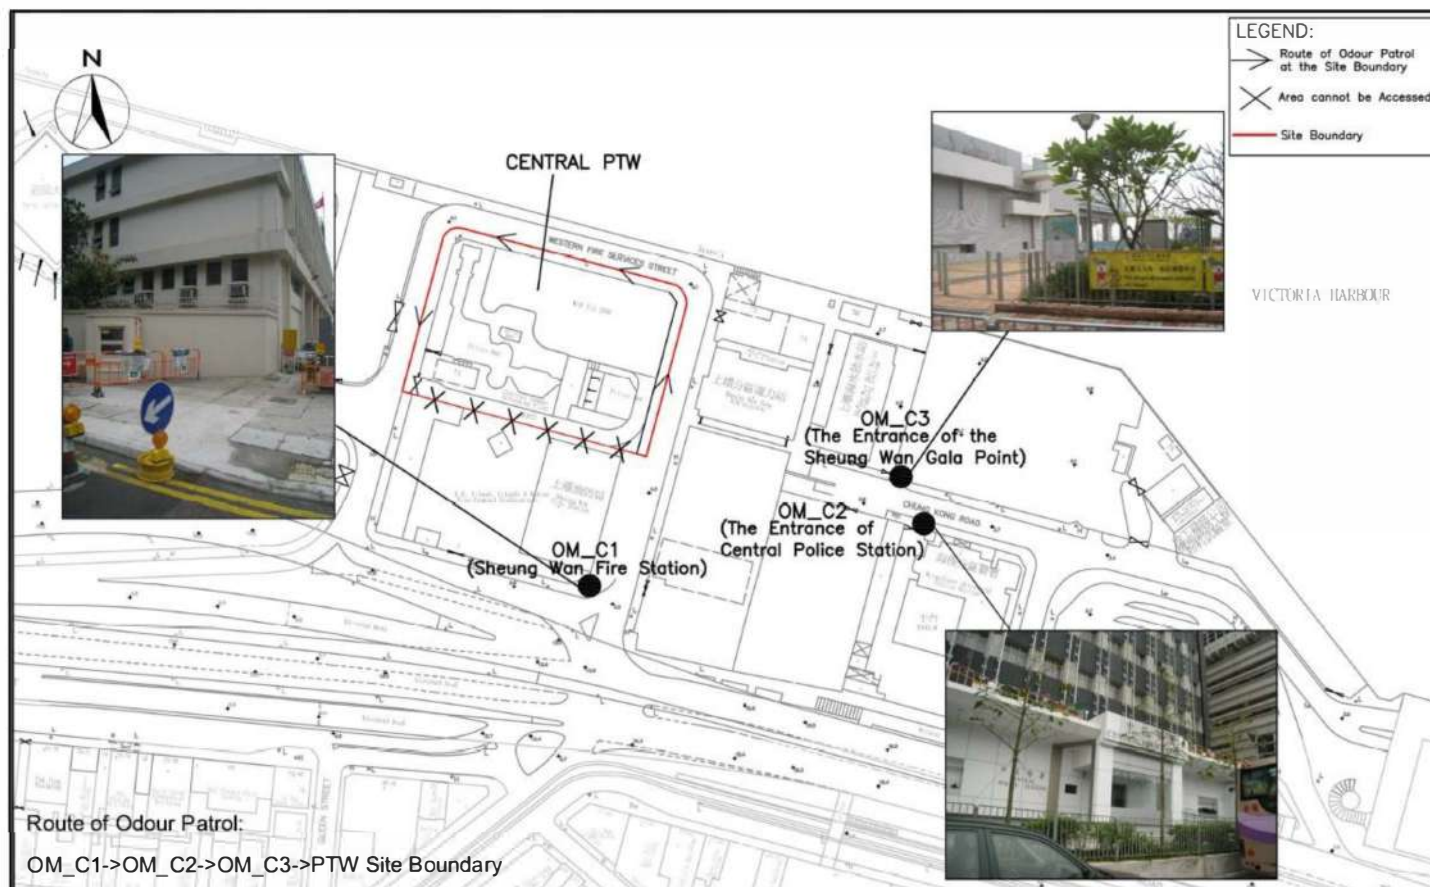

Appendix A

Odour Patrol Monitoring Locations

North Point PTW

Wan Chai East PTW

Odour Monitoring Report for Harbour Area Treatment Scheme Stage 2A (Operational Phase) (October 2022)

Central PTW

Western Wholesale Food Market

Sandy Bay PTW

Cyberport PTW

Wah Fu PTW

Aberdeen PTW

Ap Lei Chau PTW

Odour Monitoring Report for Harbour Area Treatment Scheme Stage 2A (Operational Phase) (October 2022)

SCISTW