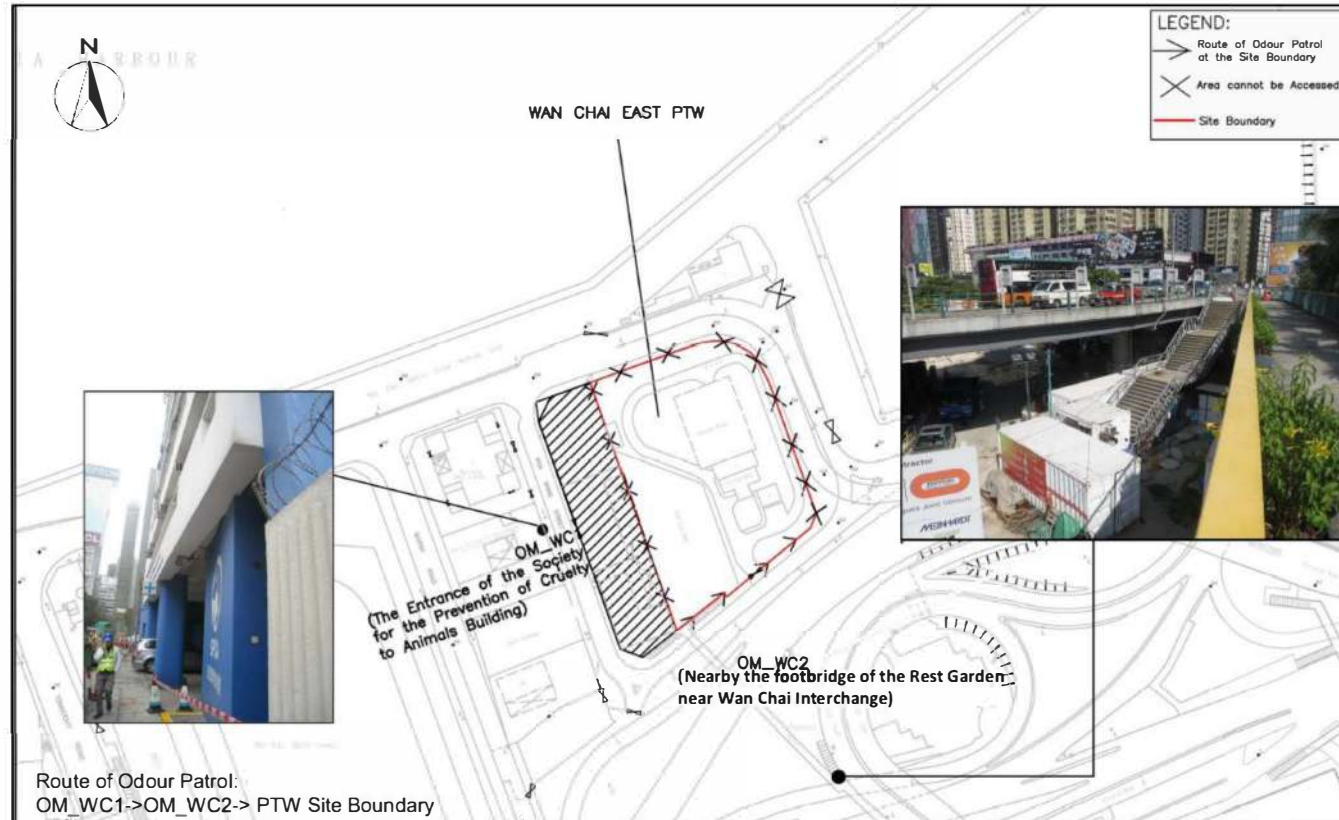

Appendix A

Odour Patrol Monitoring Locations

North Point PTW

Wan Chai East PTW

Odour Monitoring Report for Harbour Area Treatment Scheme Stage 2A (Operational Phase) (October 2022)

Central PTW

Western Wholesale Food Market

Sandy Bay PTW

Cyberport PTW

Wah Fu PTW

Aberdeen PTW

Ap Lei Chau PTW

Odour Monitoring Report for Harbour Area Treatment Scheme Stage 2A (Operational Phase) (October 2022)

SCISTW