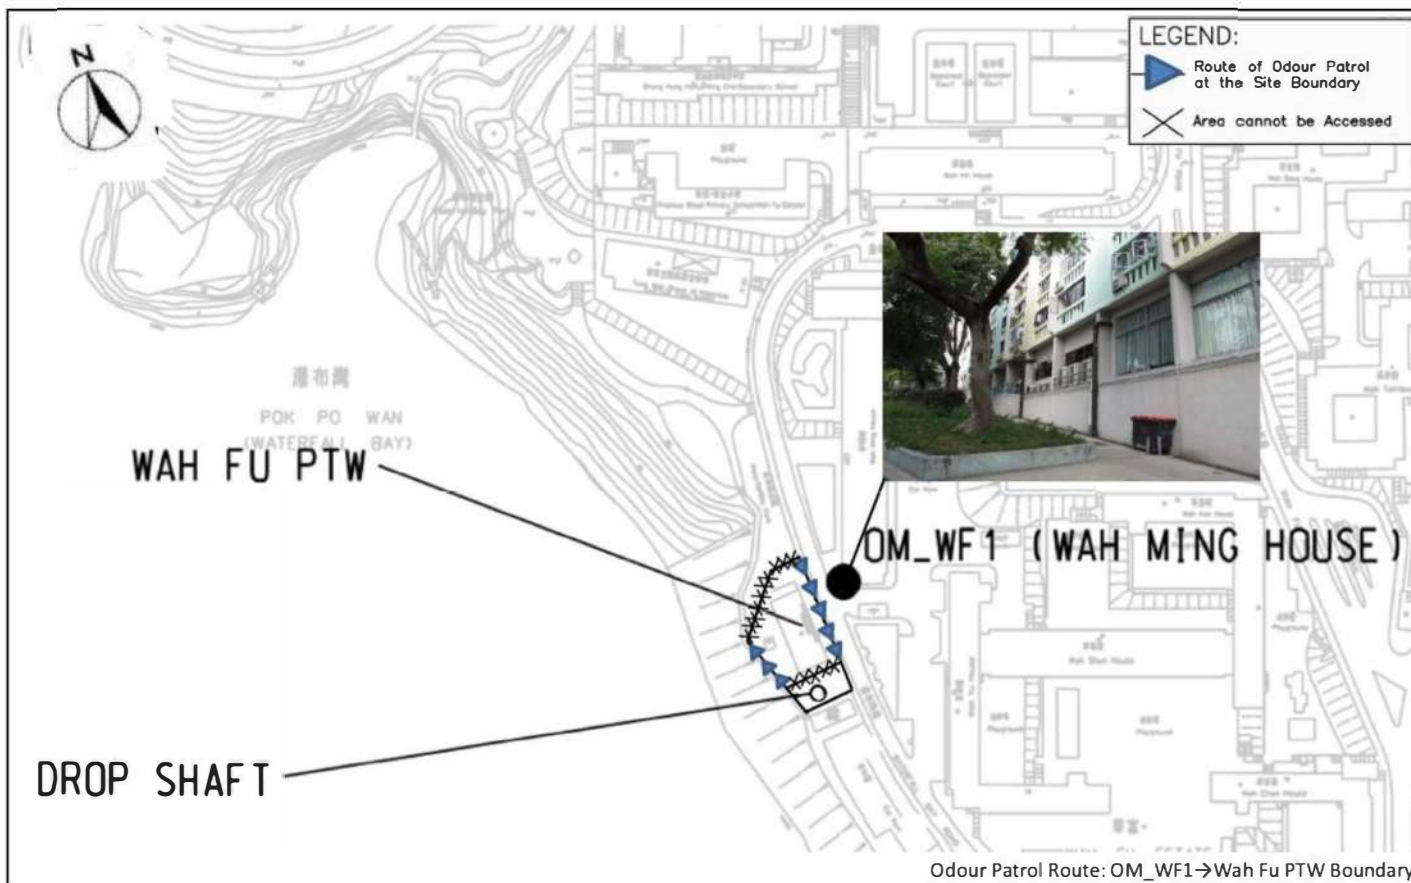

Appendix A

Odour Patrol Monitoring Locations

North Point PTW

Wan Chai East PTW

Odour Monitoring Report for Harbour Area Treatment Scheme Stage 2A (Operational Phase) (October 2022)

Central PTW

Western Wholesale Food Market

Sandy Bay PTW

Cyberport PTW

Wah Fu PTW

Aberdeen PTW

Ap Lei Chau PTW

Odour Monitoring Report for Harbour Area Treatment Scheme Stage 2A (Operational Phase) (October 2022)

SCISTW