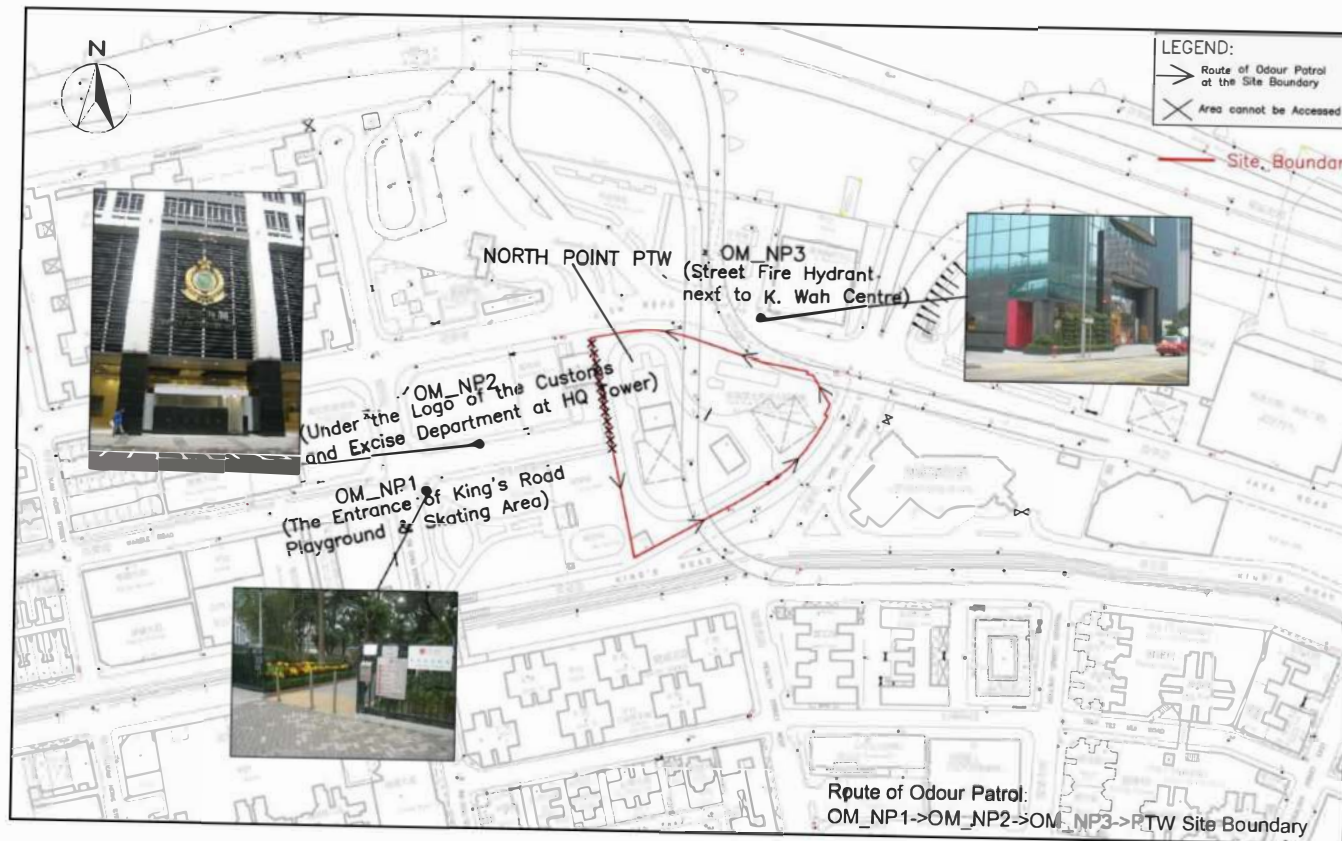

Appendix A

Odour Patrol Monitoring Locations

North Point PTW

Wan Chai East PTW

Odour Monitoring Report for Harbour Area Treatment Scheme Stage 2A (Operational Phase) (October 2022)

Central PTW

Western Wholesale Food Market

Sandy Bay PTW

Cyberport PTW

Wah Fu PTW

Aberdeen PTW

Ap Lei Chau PTW

Odour Monitoring Report for Harbour Area Treatment Scheme Stage 2A (Operational Phase) (October 2022)

SCISTW