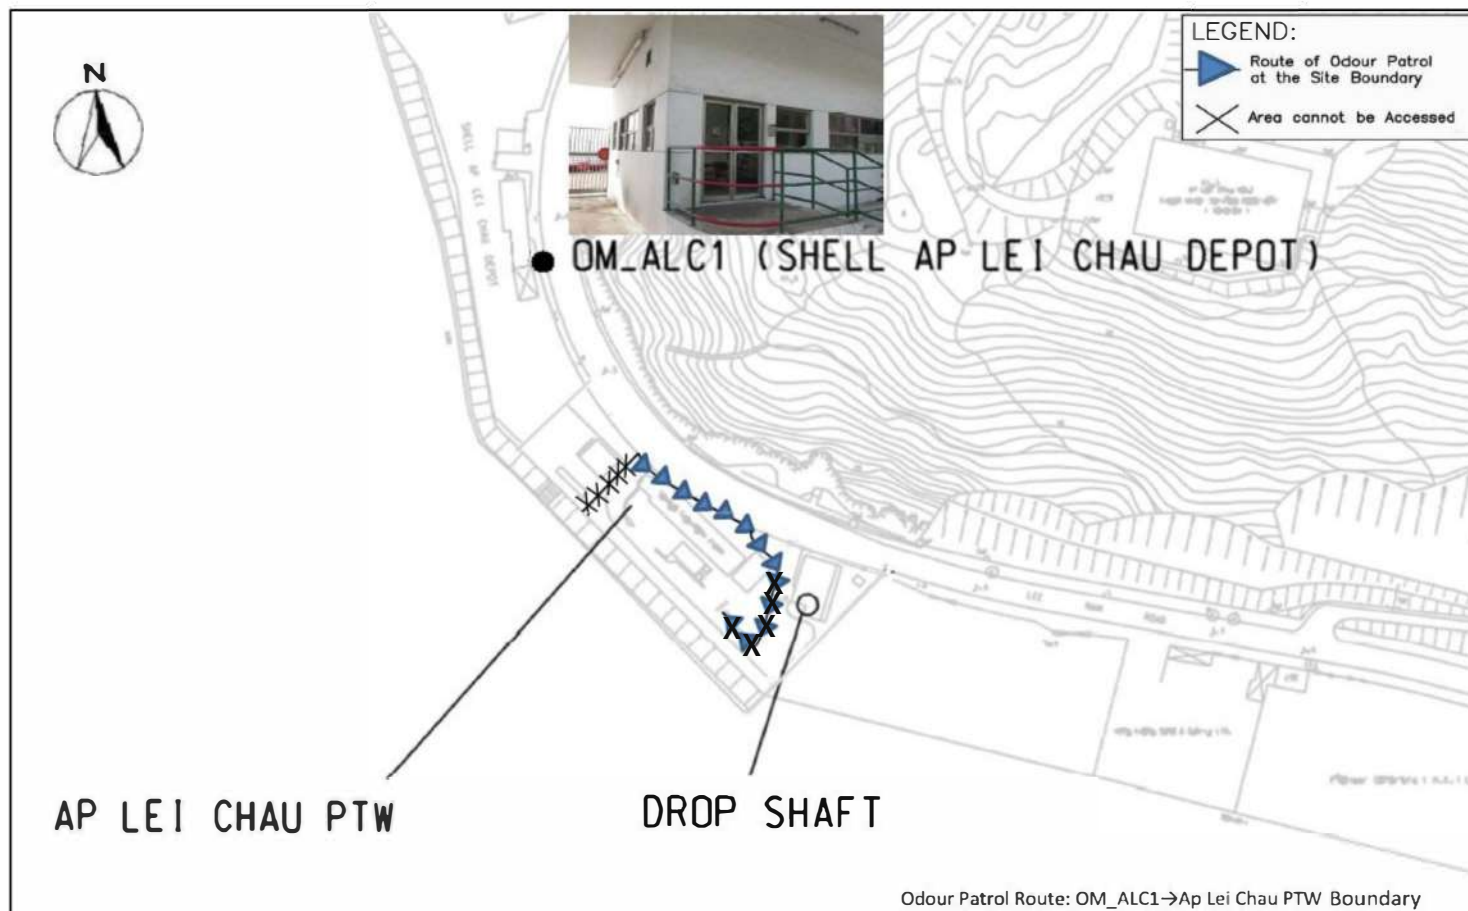

Appendix A

Odour Patrol Monitoring Locations

North Point PTW

Wan Chai East PTW

Odour Monitoring Report for Harbour Area Treatment Scheme Stage 2A (Operational Phase) (October 2022)

Central PTW

Western Wholesale Food Market

Sandy Bay PTW

Cyberport PTW

Wah Fu PTW

Aberdeen PTW

Ap Lei Chau PTW

Odour Monitoring Report for Harbour Area Treatment Scheme Stage 2A (Operational Phase) (October 2022)

SCISTW