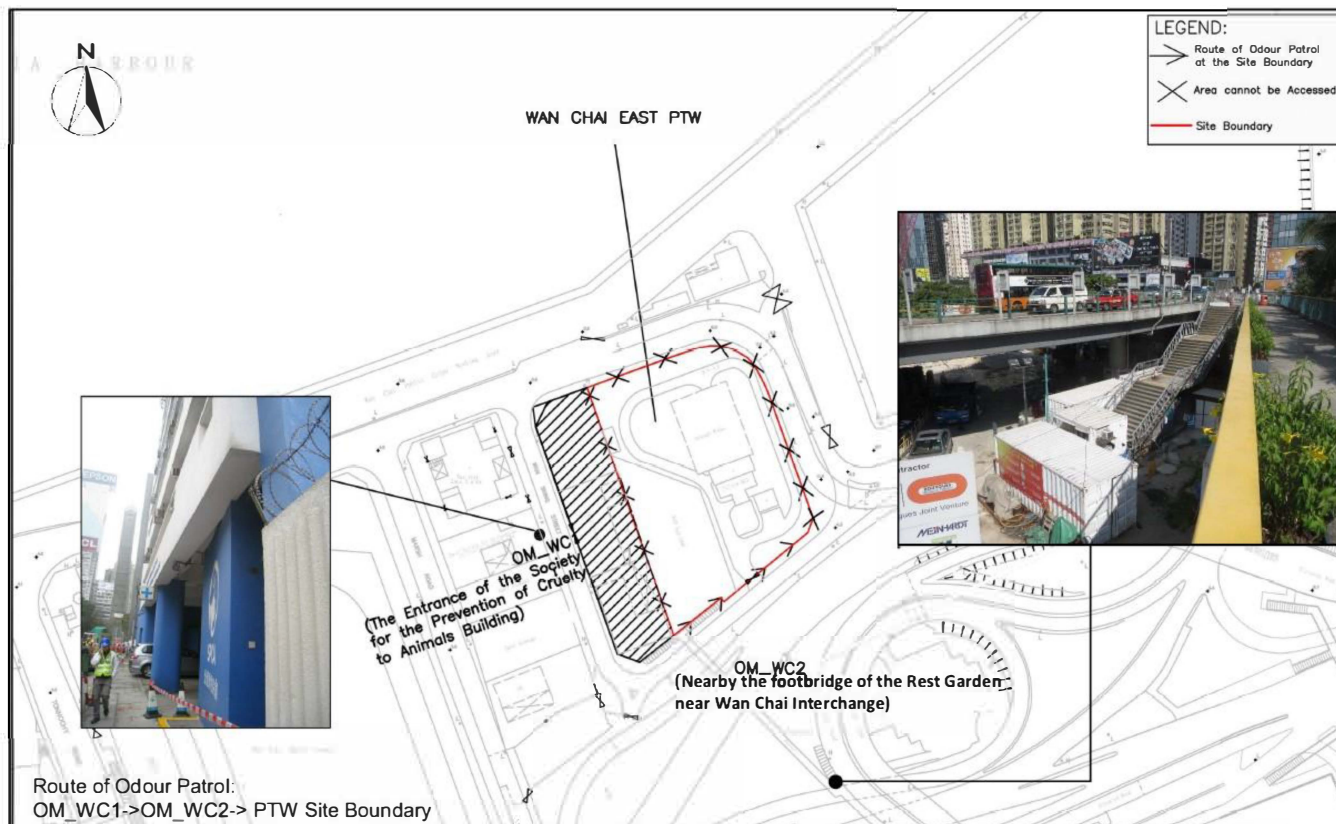

Appendix A

Odour Patrol Monitoring Locations

North Point PTW

Odour Monitoring Report for Harbour Area Treatment Scheme Stage 2A (Operational Phase) (April 2022)

Wan Chai East PTW

Odour Monitoring Report for Harbour Area Treatment Scheme Stage 2A (Operational Phase) (April 2022)

Central PTW

Western Wholesale Food Market

Sandy Bay PTW

Cyberport PTW

Wah Fu PTW

Aberdeen PTW

Ap Lei Chau PTW

Odour Monitoring Report for Harbour Area Treatment Scheme Stage 2A (Operational Phase) (April 2022)