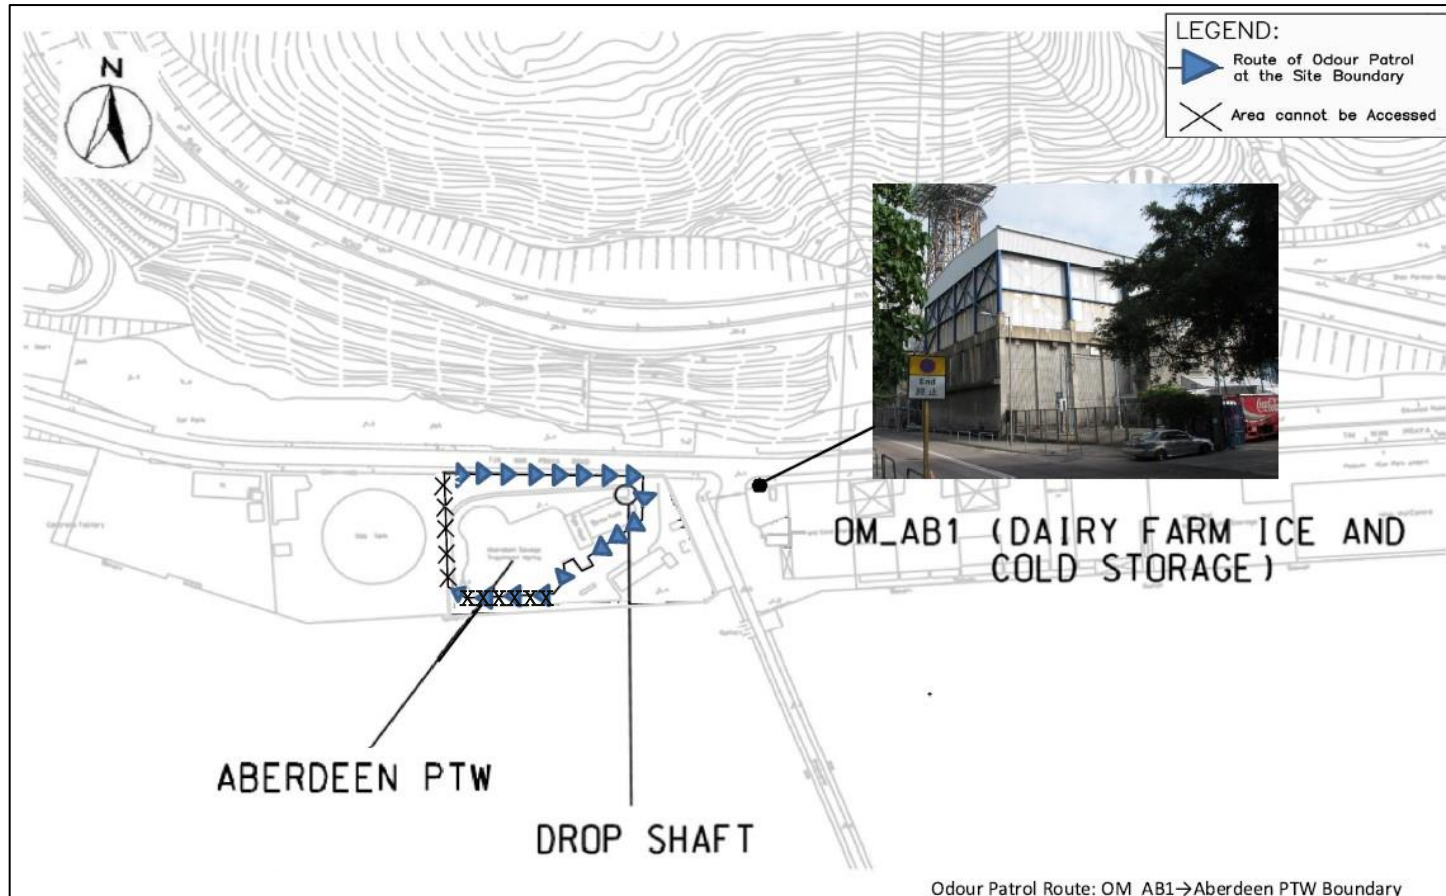

Appendix A

Odour Patrol Monitoring Locations

North Point PTW

Odour Monitoring Report for Harbour Area Treatment Scheme Stage 2A (Operational Phase) (April 2022)

Wan Chai East PTW

Odour Monitoring Report for Harbour Area Treatment Scheme Stage 2A (Operational Phase) (April 2022)

Central PTW

Western Wholesale Food Market

Sandy Bay PTW

Cyberport PTW

Wah Fu PTW

Aberdeen PTW

Ap Lei Chau PTW

Odour Monitoring Report for Harbour Area Treatment Scheme Stage 2A (Operational Phase) (April 2022)