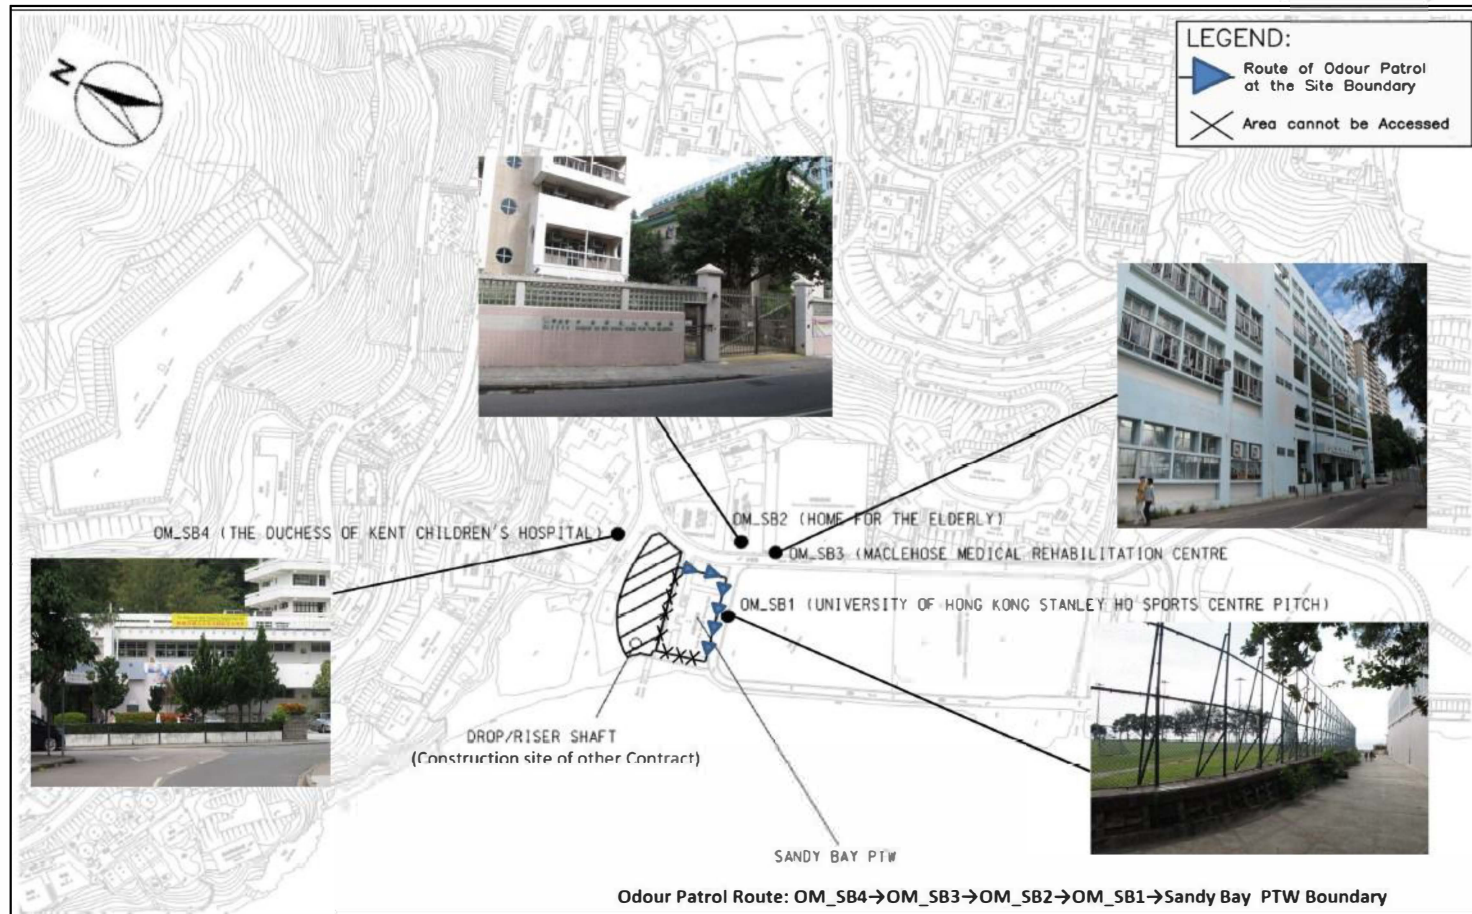

Appendix A

Odour Patrol Monitoring Locations

North Point PTW

Odour Monitoring Report for Harbour Area Treatment Scheme Stage 2A (Operational Phase) (April 2022)

Wan Chai East PTW

Odour Monitoring Report for Harbour Area Treatment Scheme Stage 2A (Operational Phase) (April 2022)

Central PTW

Western Wholesale Food Market

Sandy Bay PTW

Cyberport PTW

Wah Fu PTW

Aberdeen PTW

Ap Lei Chau PTW

Odour Monitoring Report for Harbour Area Treatment Scheme Stage 2A (Operational Phase) (April 2022)