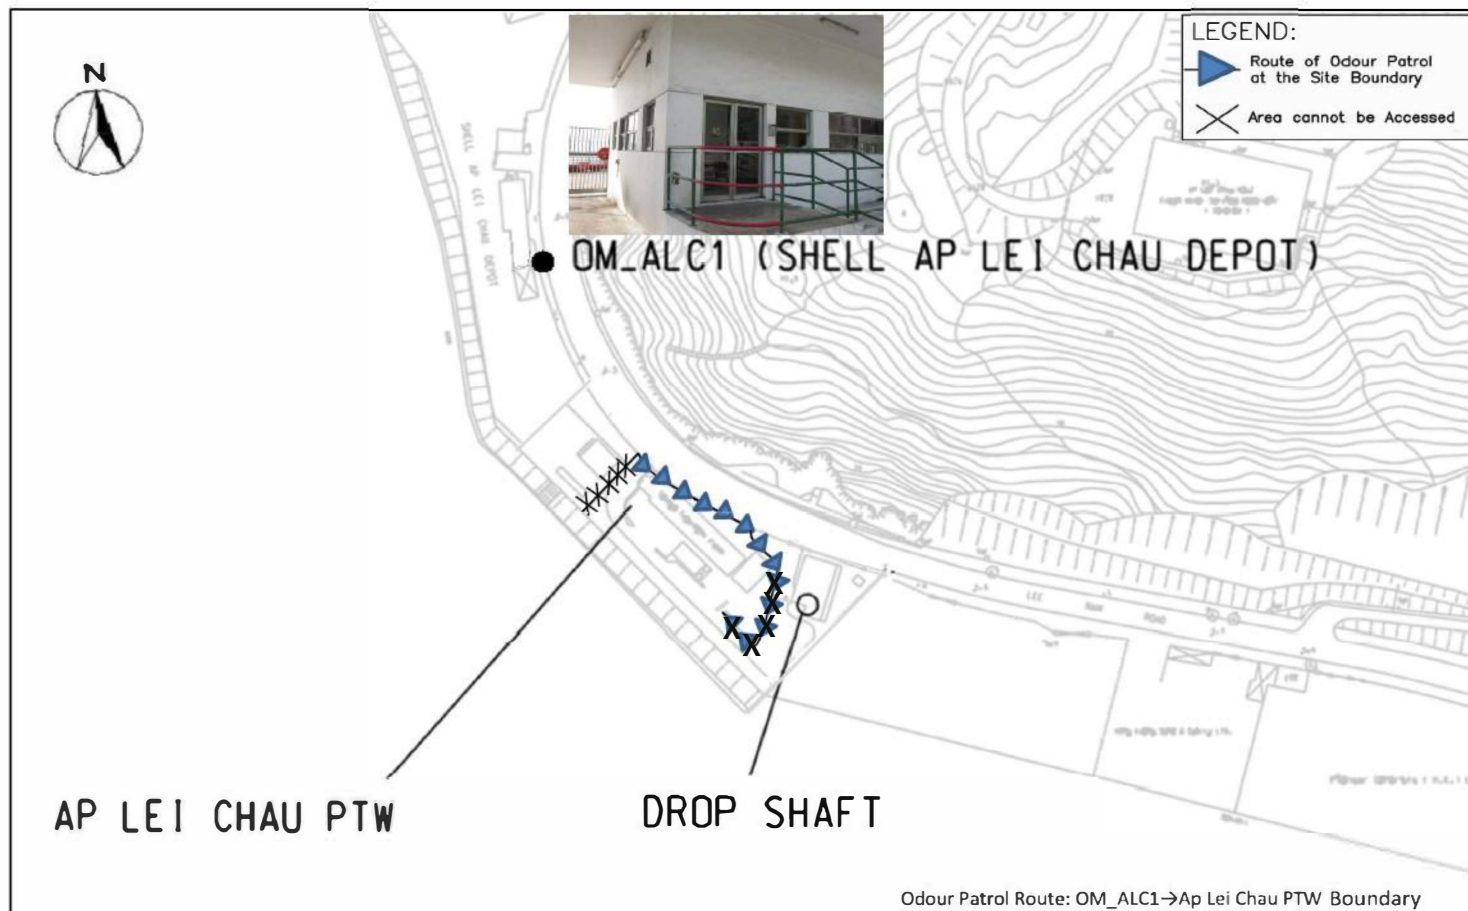

Appendix A

Odour Patrol Monitoring Locations

North Point PTW

Odour Monitoring Report for Harbour Area Treatment Scheme Stage 2A (Operational Phase) (April 2022)

Wan Chai East PTW

Odour Monitoring Report for Harbour Area Treatment Scheme Stage 2A (Operational Phase) (April 2022)

Central PTW

Western Wholesale Food Market

Sandy Bay PTW

Cyberport PTW

Wah Fu PTW

Aberdeen PTW

Ap Lei Chau PTW

Odour Monitoring Report for Harbour Area Treatment Scheme Stage 2A (Operational Phase) (April 2022)