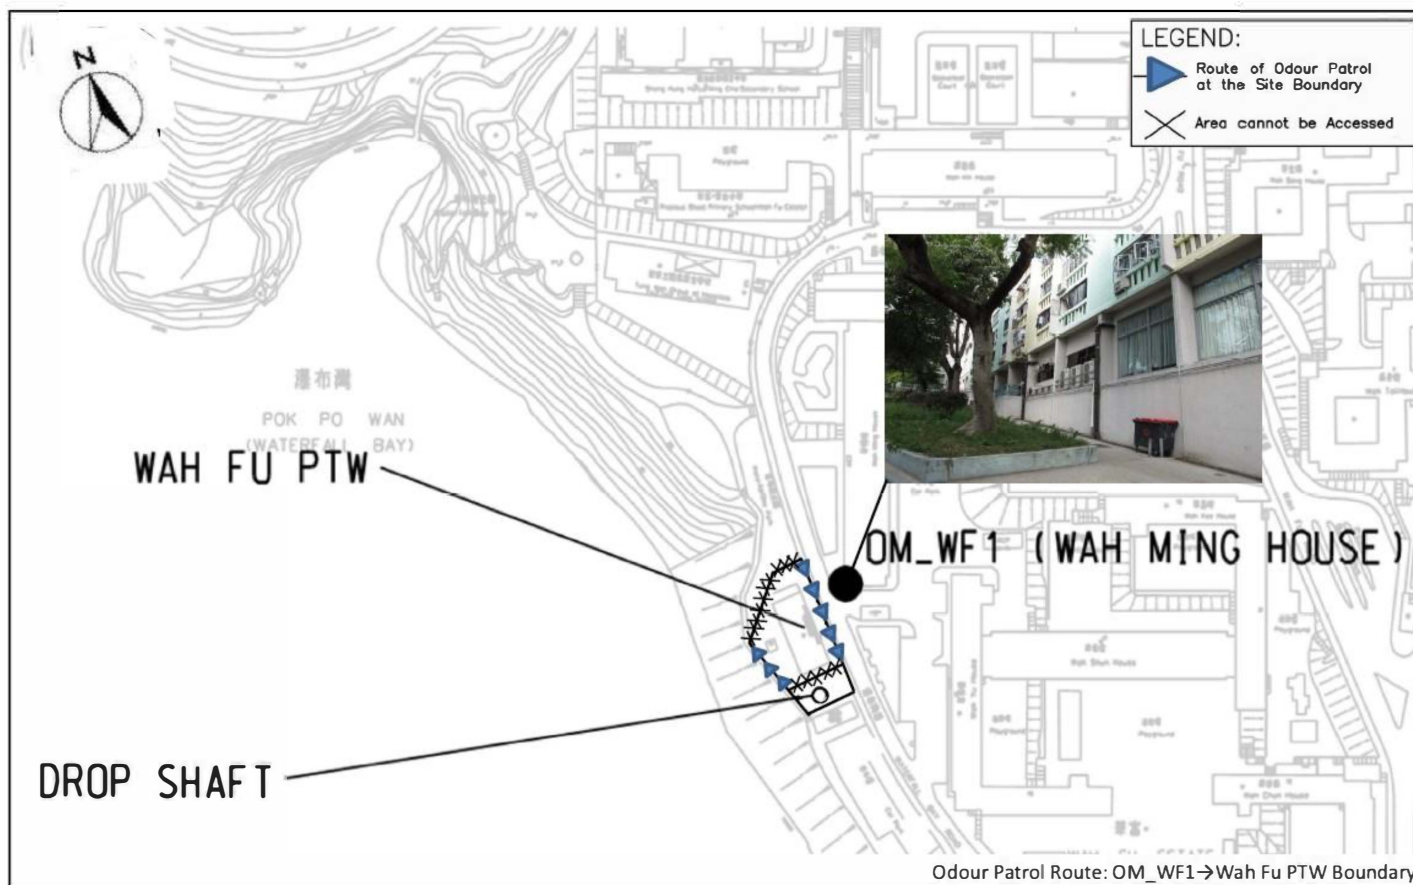

Appendix A

Odour Patrol Monitoring Locations

North Point PTW

Odour Monitoring Report for Harbour Area Treatment Scheme Stage 2A (Operational Phase) (April 2022)

Wan Chai East PTW

Odour Monitoring Report for Harbour Area Treatment Scheme Stage 2A (Operational Phase) (April 2022)

Central PTW

Western Wholesale Food Market

Sandy Bay PTW

Cyberport PTW

Wah Fu PTW

Aberdeen PTW

Ap Lei Chau PTW

Odour Monitoring Report for Harbour Area Treatment Scheme Stage 2A (Operational Phase) (April 2022)