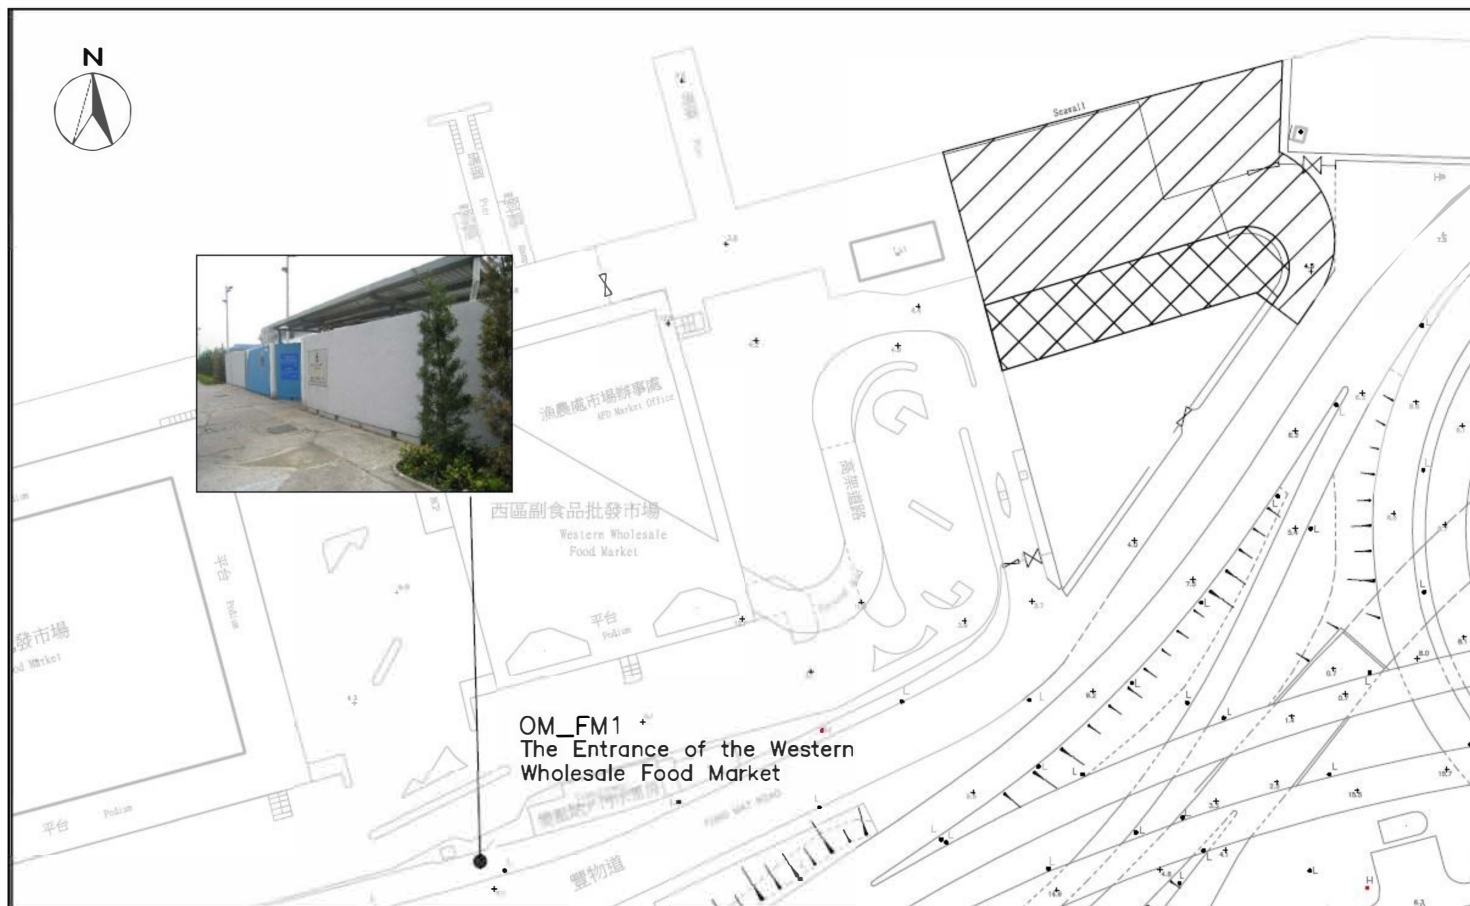

Appendix A

Odour Patrol Monitoring Locations

North Point PTW

Odour Monitoring Report for Harbour Area Treatment Scheme Stage 2A (Operational Phase) (April 2022)

Wan Chai East PTW

Odour Monitoring Report for Harbour Area Treatment Scheme Stage 2A (Operational Phase) (April 2022)

Central PTW

Western Wholesale Food Market

Sandy Bay PTW

Cyberport PTW

Wah Fu PTW

Aberdeen PTW

Ap Lei Chau PTW

Odour Monitoring Report for Harbour Area Treatment Scheme Stage 2A (Operational Phase) (April 2022)