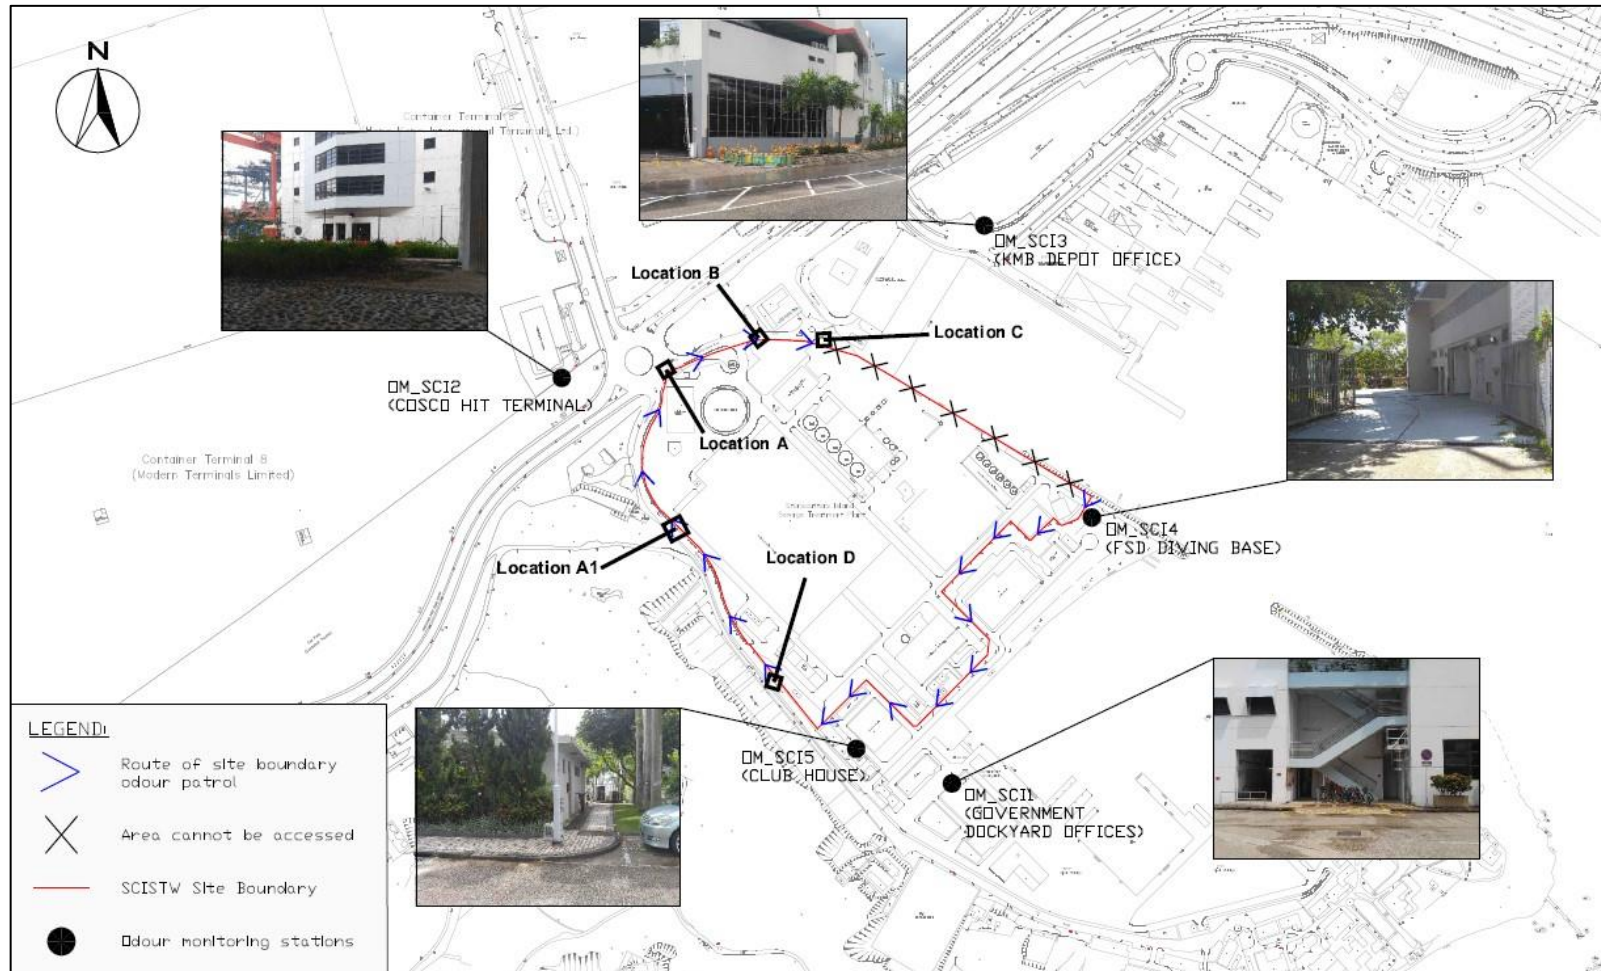

Appendix A

Odour Patrol Monitoring Locations

North Point PTW

Odour Monitoring Report for Harbour Area Treatment Scheme Stage 2A (Operational Phase) (April 2022)

Wan Chai East PTW

Odour Monitoring Report for Harbour Area Treatment Scheme Stage 2A (Operational Phase) (April 2022)

Central PTW

Western Wholesale Food Market

Sandy Bay PTW

Cyberport PTW

Wah Fu PTW

Aberdeen PTW

Ap Lei Chau PTW

Odour Monitoring Report for Harbour Area Treatment Scheme Stage 2A (Operational Phase) (April 2022)