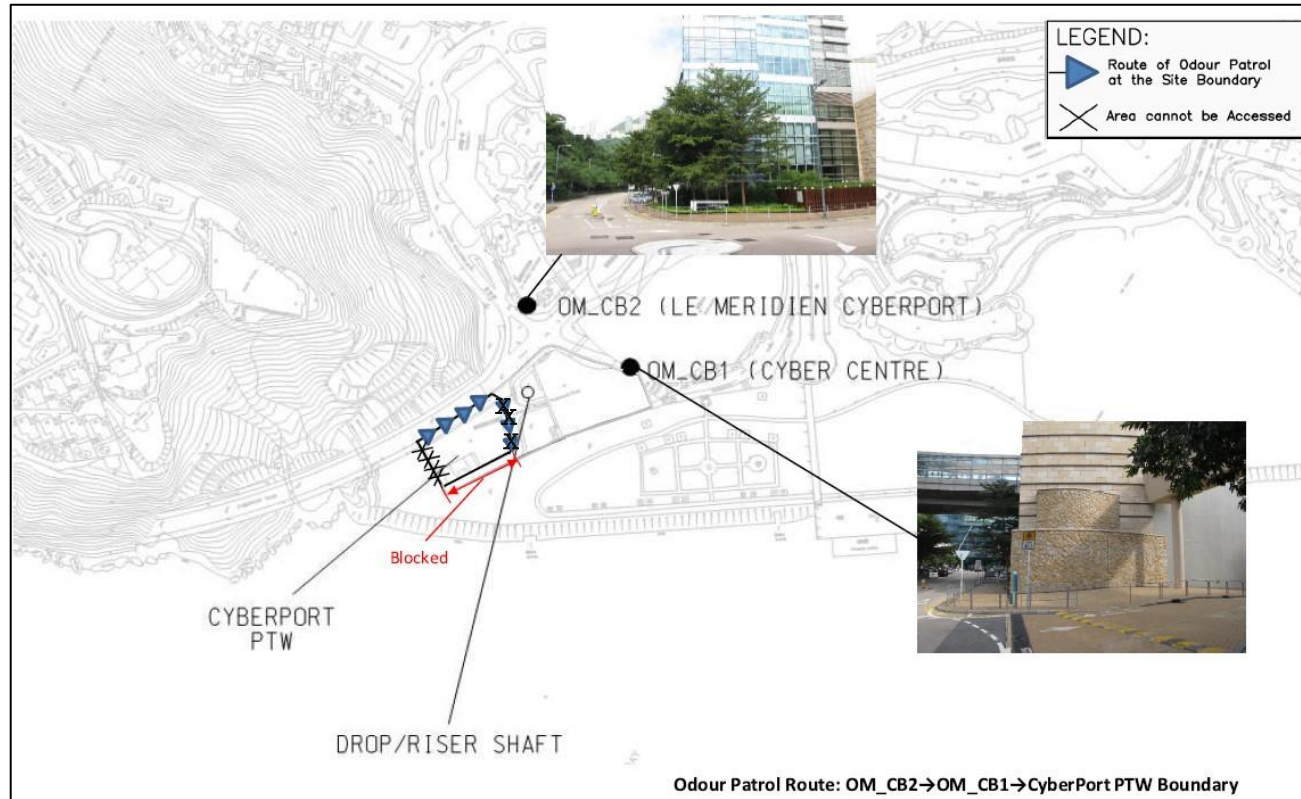

Appendix A

Odour Patrol Monitoring Locations

North Point PTW

Odour Monitoring Report for Harbour Area Treatment Scheme Stage 2A (Operational Phase) (April 2022)

Wan Chai East PTW

Odour Monitoring Report for Harbour Area Treatment Scheme Stage 2A (Operational Phase) (April 2022)

Central PTW

Western Wholesale Food Market

Sandy Bay PTW

Cyberport PTW

Wah Fu PTW

Aberdeen PTW

Ap Lei Chau PTW

Odour Monitoring Report for Harbour Area Treatment Scheme Stage 2A (Operational Phase) (April 2022)