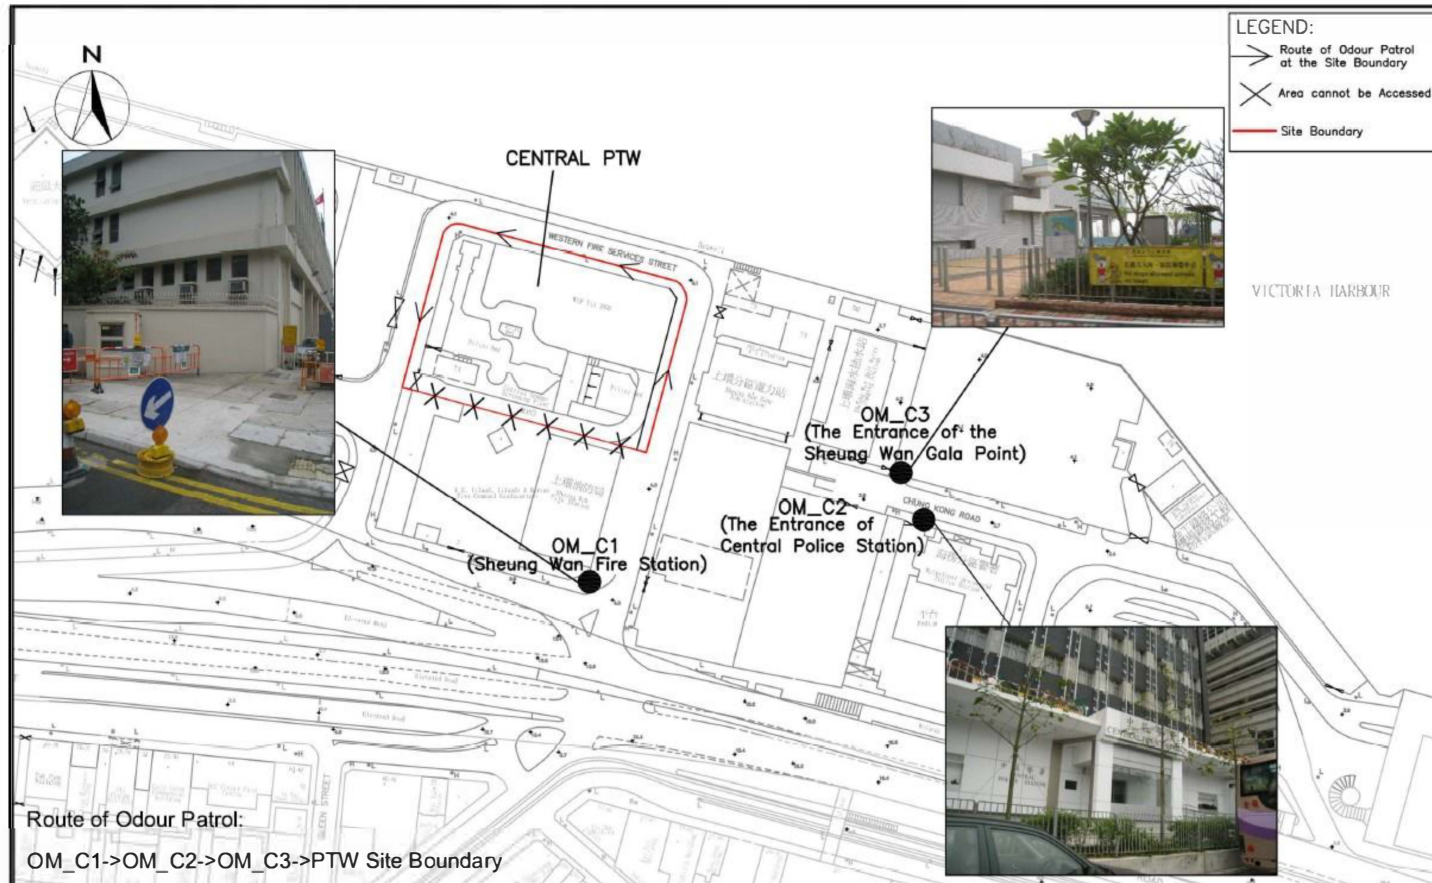

Appendix A

Odour Patrol Monitoring Locations

North Point PTW

Odour Monitoring Report for Harbour Area Treatment Scheme Stage 2A (Operational Phase) (April 2022)

Wan Chai East PTW

Odour Monitoring Report for Harbour Area Treatment Scheme Stage 2A (Operational Phase) (April 2022)

Central PTW

Western Wholesale Food Market

Sandy Bay PTW

Cyberport PTW

Wah Fu PTW

Aberdeen PTW

Ap Lei Chau PTW

Odour Monitoring Report for Harbour Area Treatment Scheme Stage 2A (Operational Phase) (April 2022)