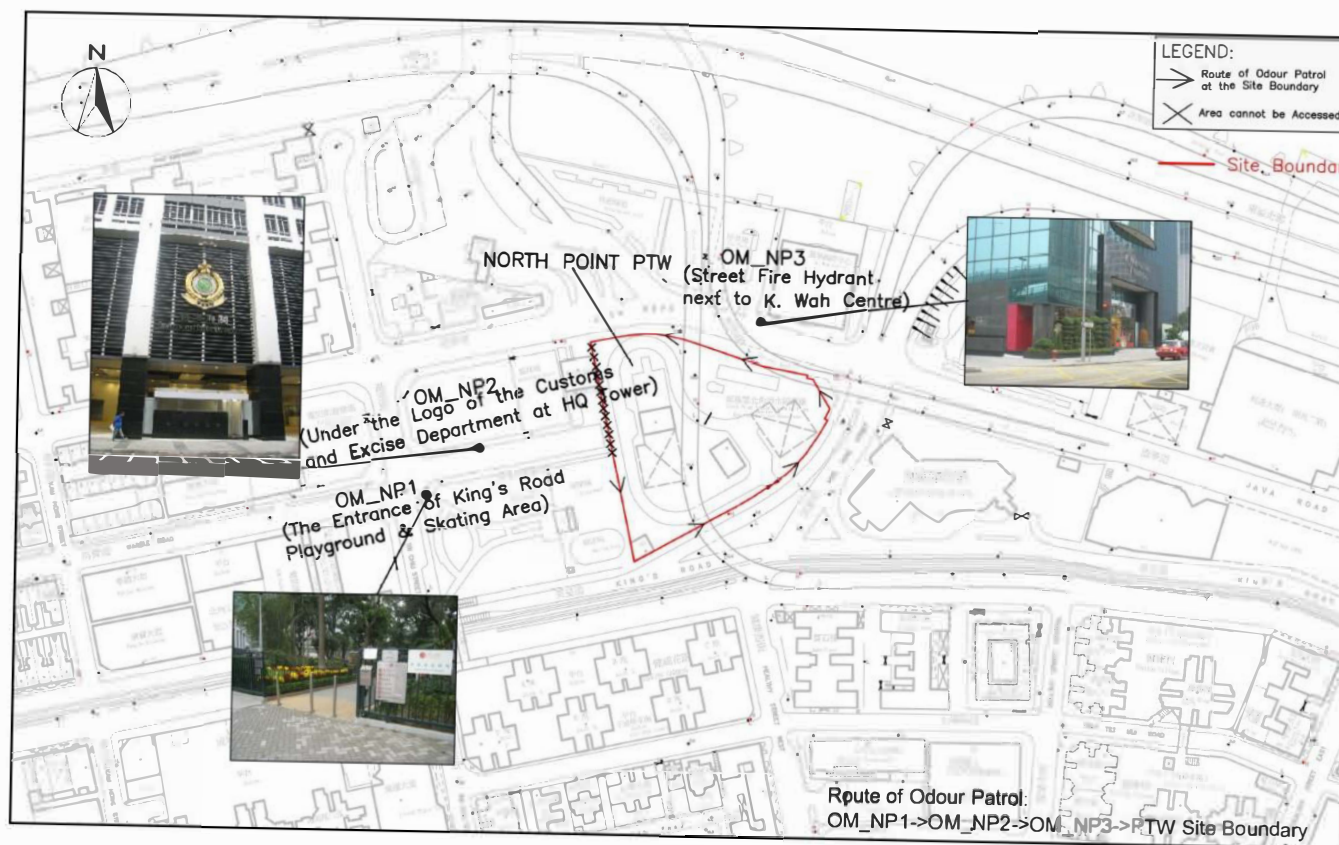

Appendix A

Odour Patrol Monitoring Locations

North Point PTW

Odour Monitoring Report for Harbour Area Treatment Scheme Stage 2A (Operational Phase) (April 2022)

Wan Chai East PTW

Odour Monitoring Report for Harbour Area Treatment Scheme Stage 2A (Operational Phase) (April 2022)

Central PTW

Western Wholesale Food Market

Sandy Bay PTW

Cyberport PTW

Wah Fu PTW

Aberdeen PTW

Ap Lei Chau PTW

Odour Monitoring Report for Harbour Area Treatment Scheme Stage 2A (Operational Phase) (April 2022)