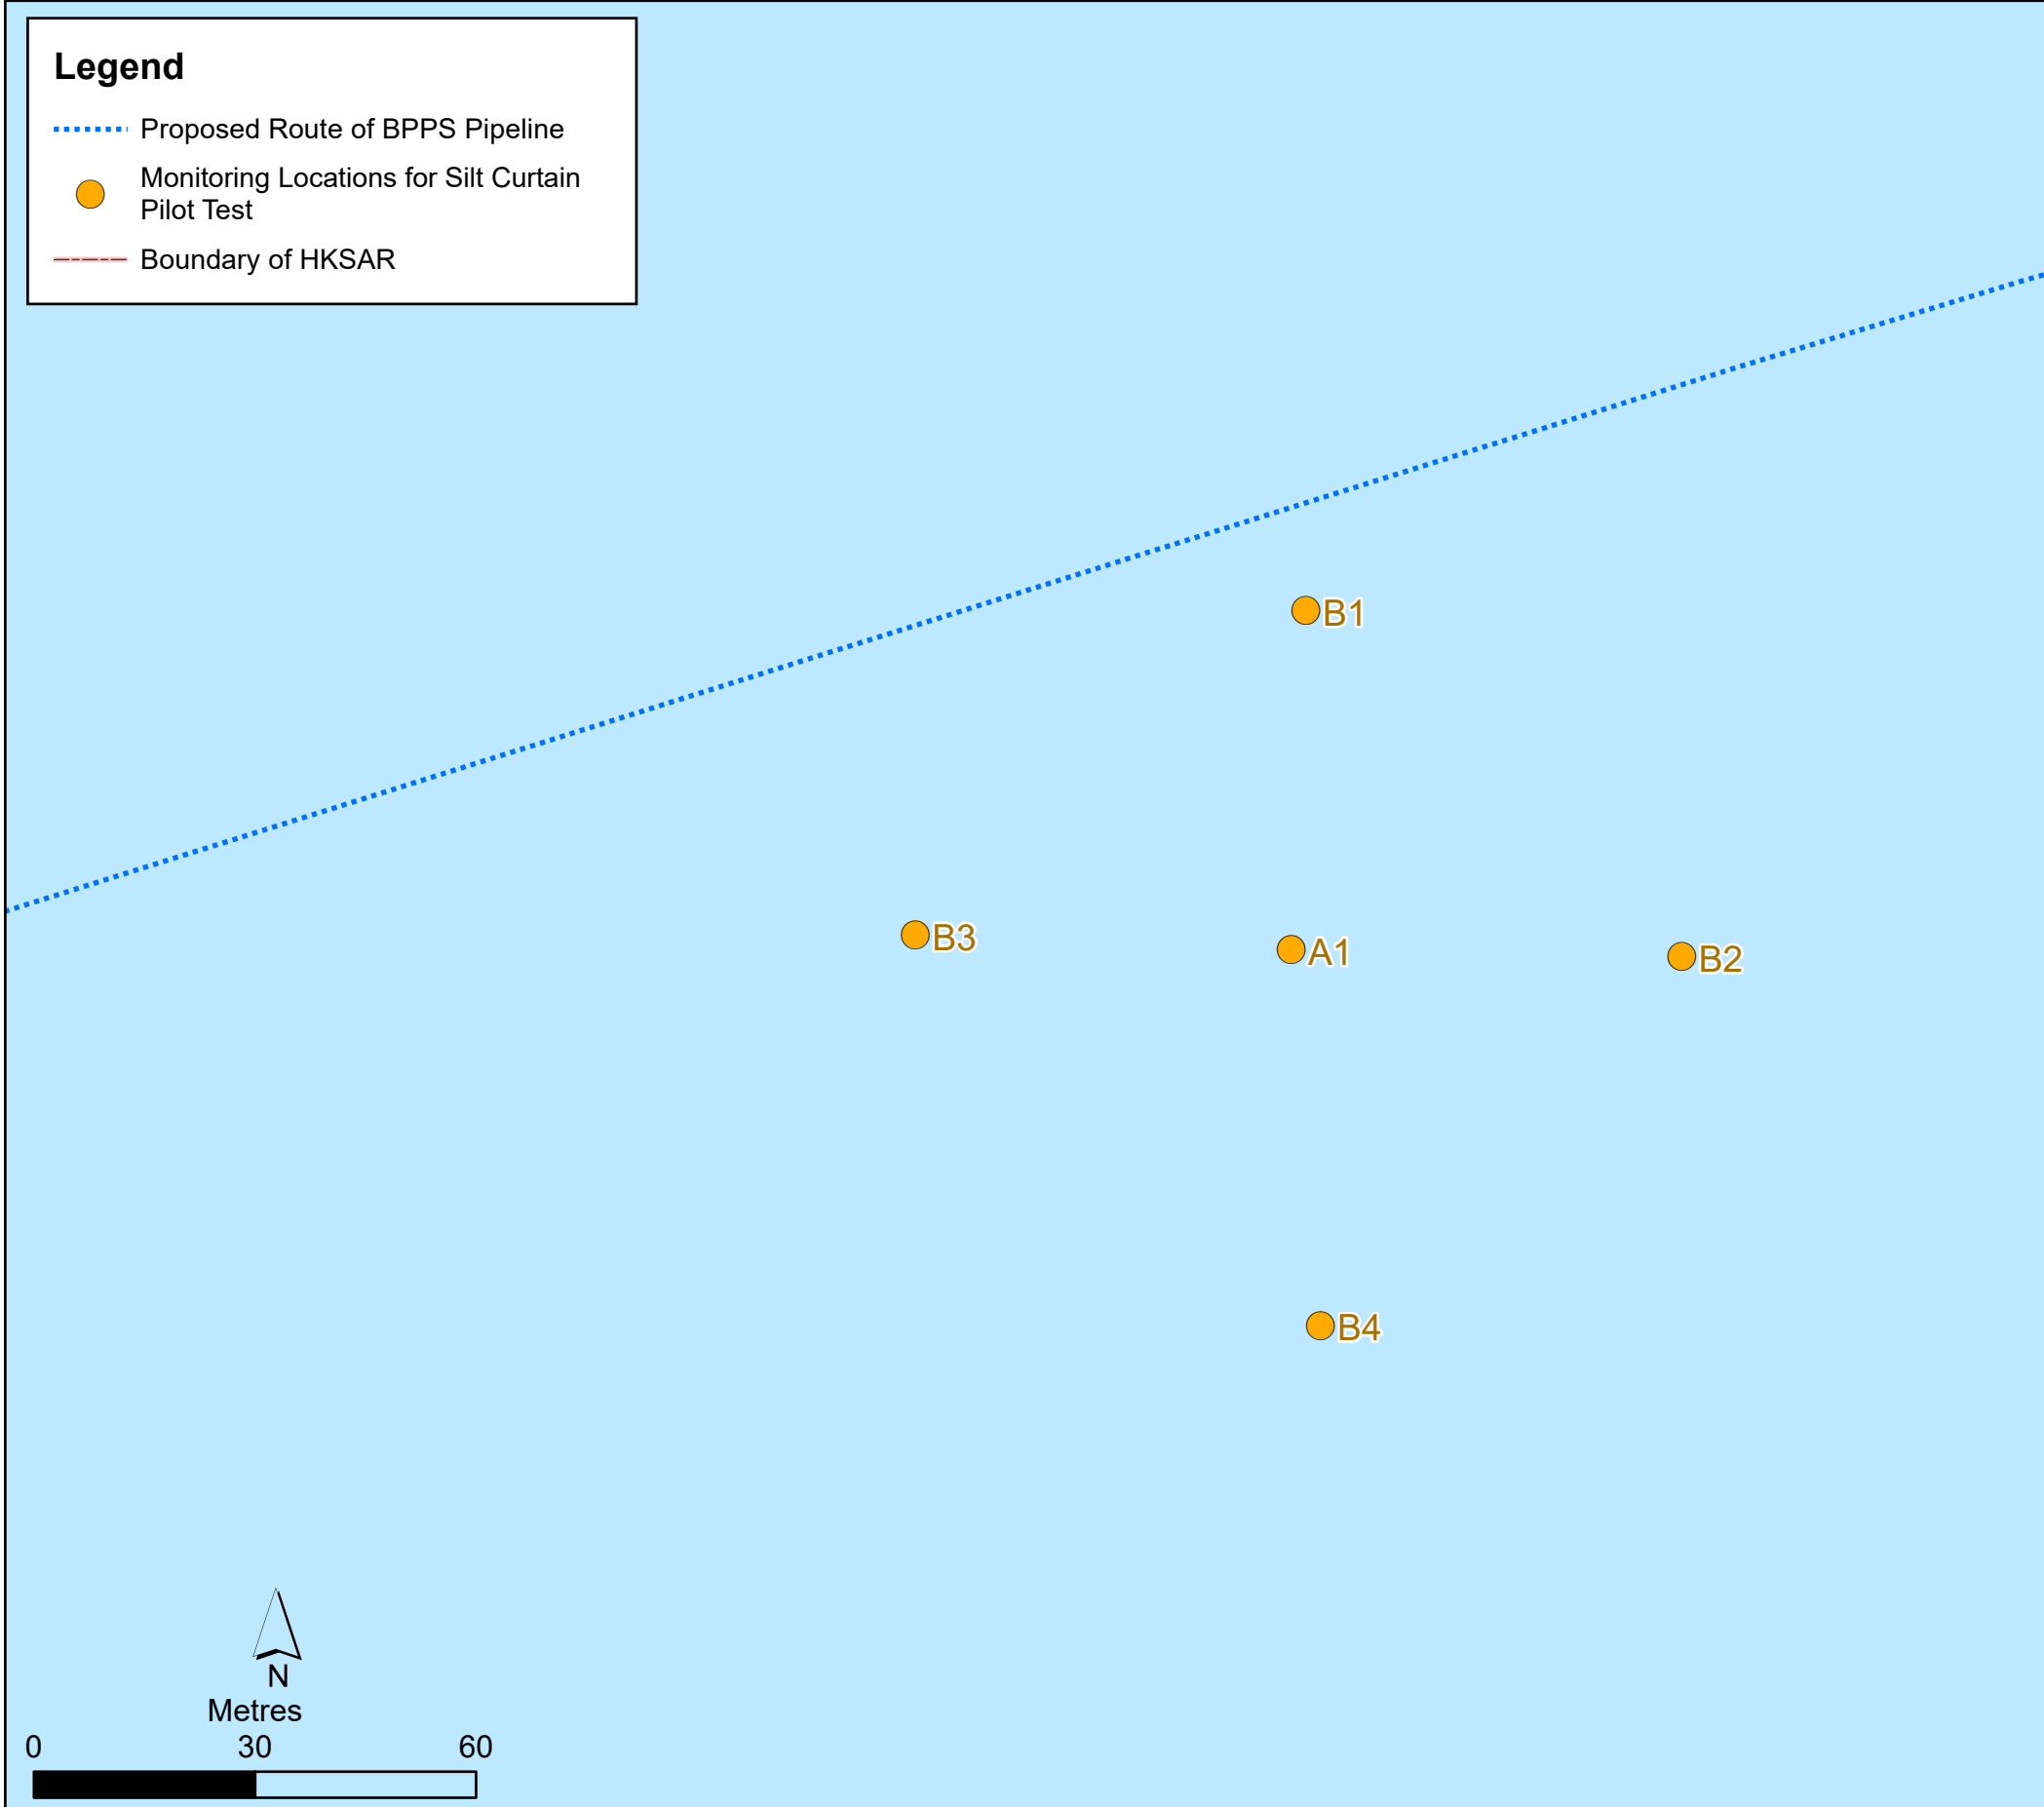

**Legend**

- ⋯ Proposed Route of BPPS Pipeline
- Monitoring Locations for Silt Curtain Pilot Test
- Boundary of HKSAR

**KEY PLAN**

Coordinates of Monitoring Stations		
Position	Easting	Northing
A1	806851	831284
B1	806853	831330
B2	806904	831283
B3	806800	831286
B4	806855	831233