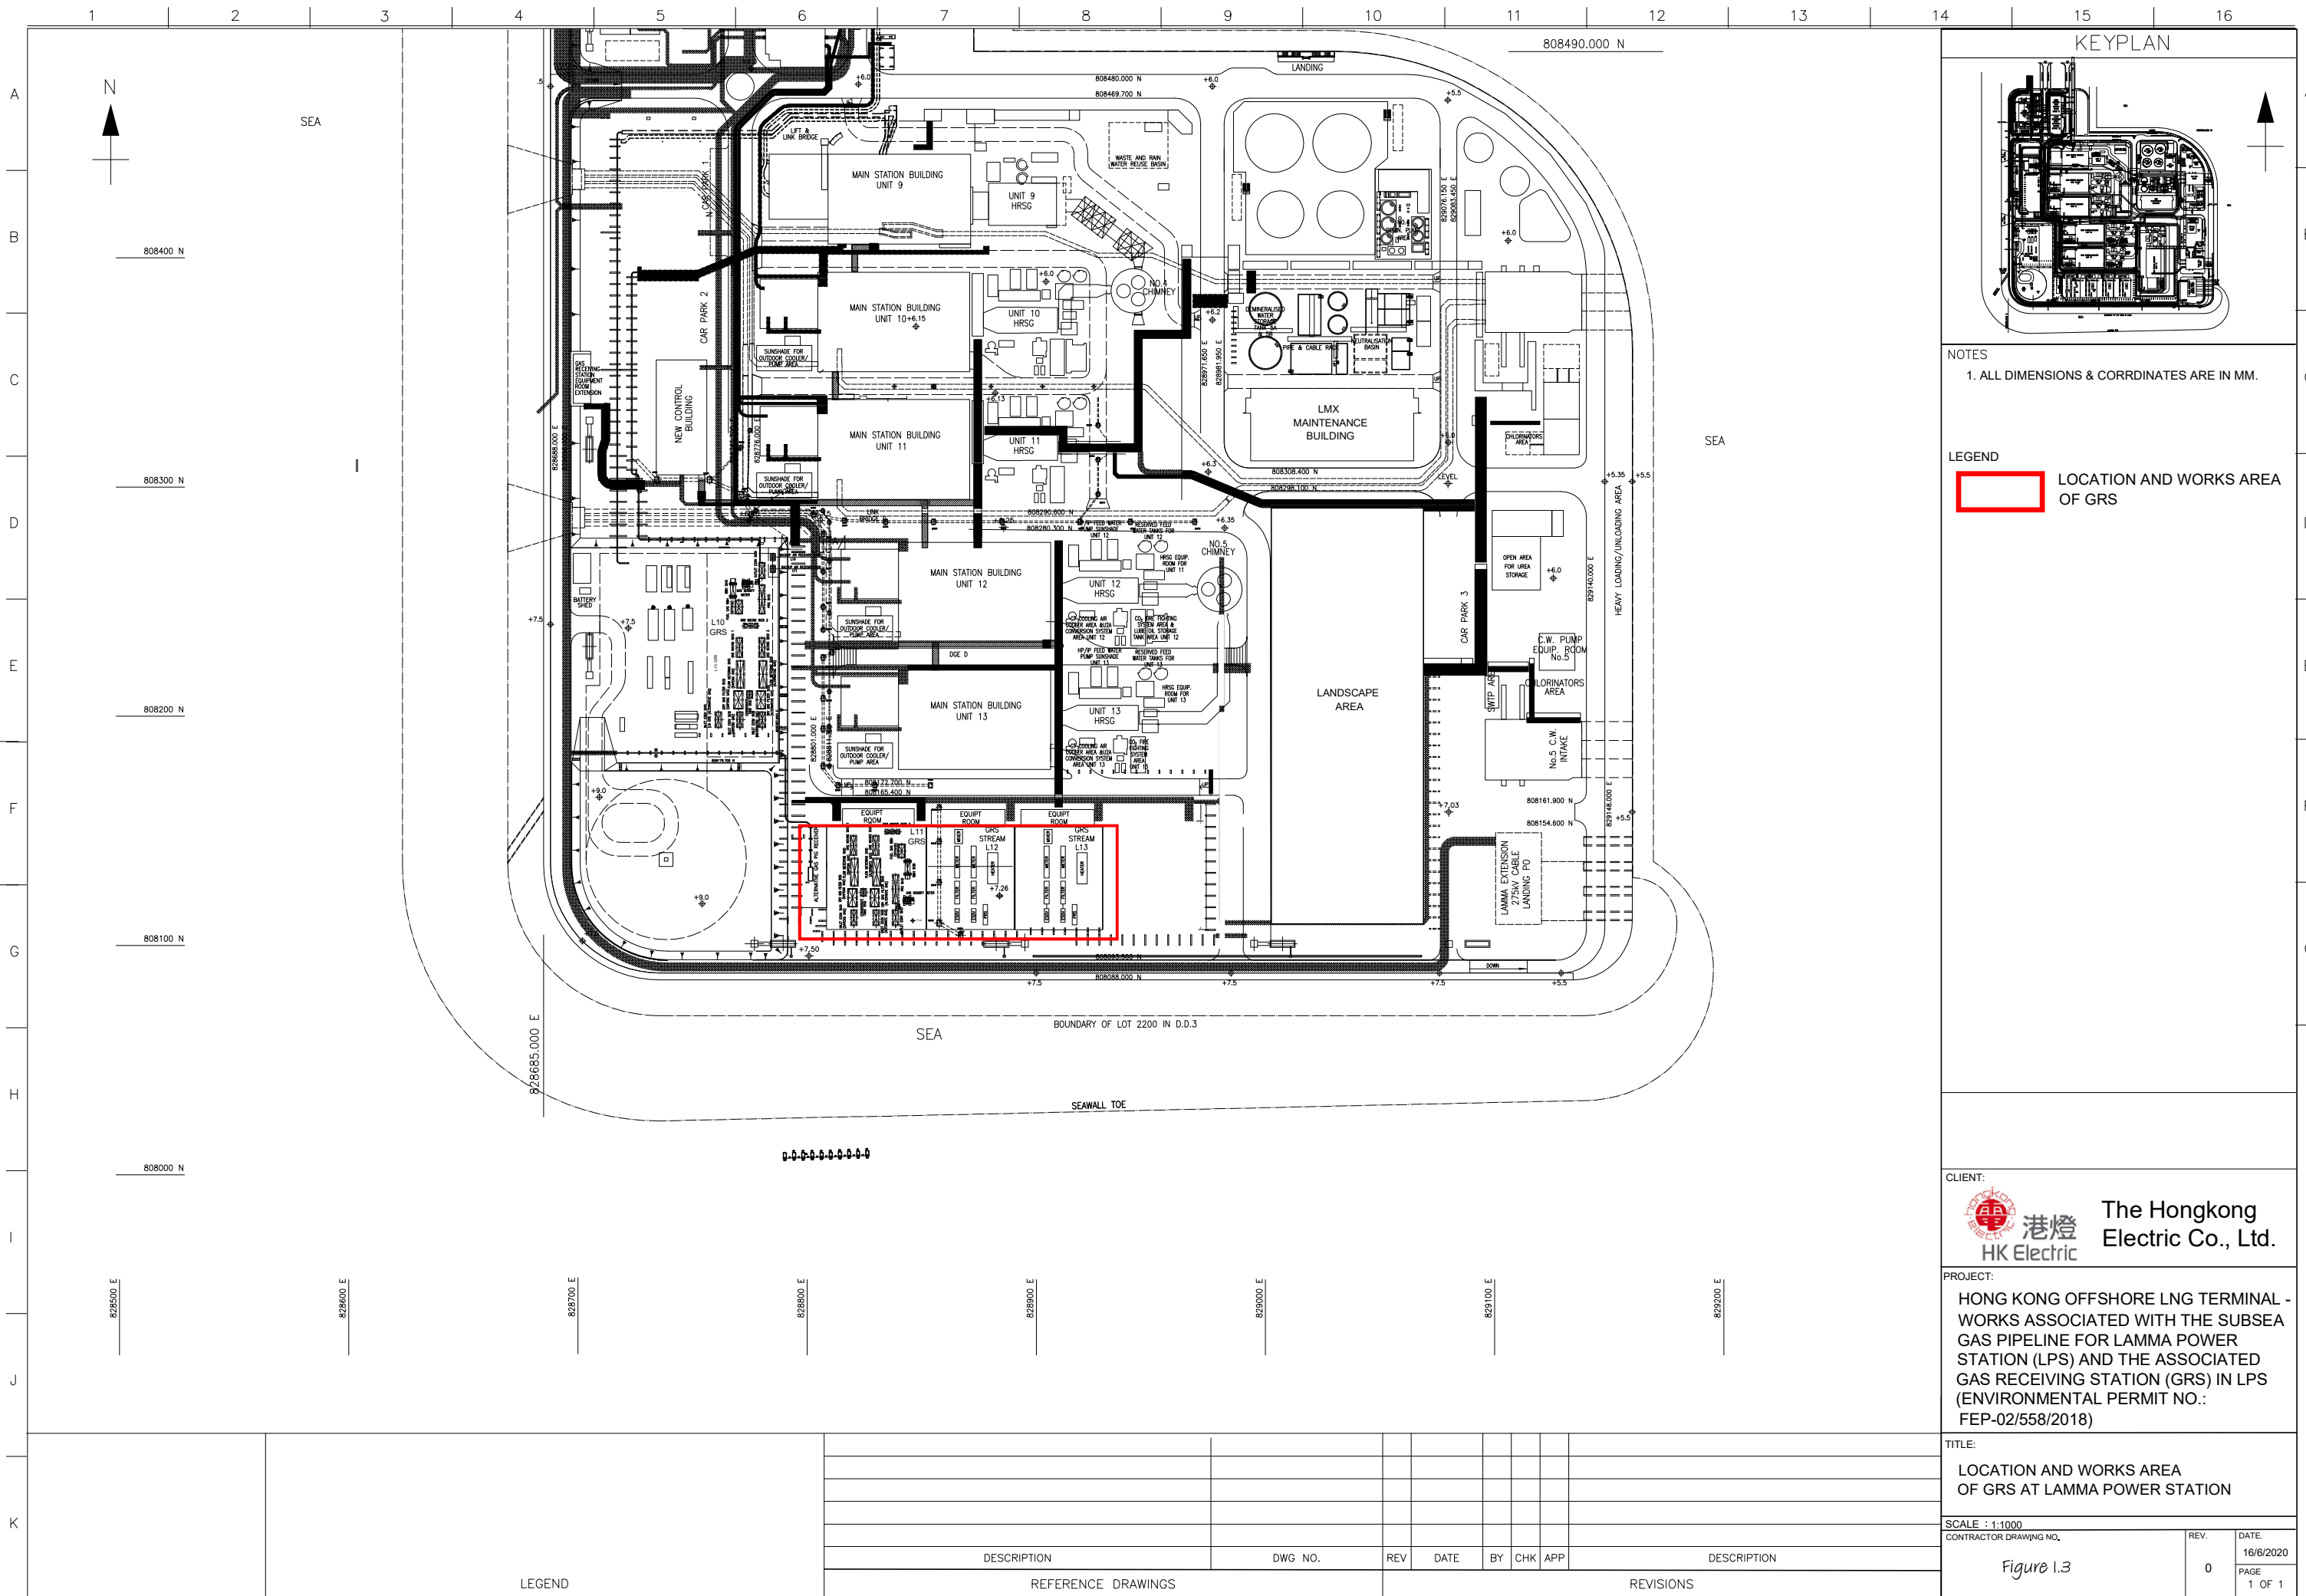

NOTES
1. ALL DIMENSIONS & CORRINATES ARE IN MM.

LEGEND
 LOCATION AND WORKS AREA OF GRS

CLIENT:
The Hongkong Electric Co., Ltd.

PROJECT:
HONG KONG OFFSHORE LNG TERMINAL - WORKS ASSOCIATED WITH THE SUBSEA GAS PIPELINE FOR LAMMA POWER STATION (LPS) AND THE ASSOCIATED GAS RECEIVING STATION (GRS) IN LPS (ENVIRONMENTAL PERMIT NO.: FEP-02/558/2018)

TITLE:
LOCATION AND WORKS AREA OF GRS AT LAMMA POWER STATION

SCALE : 1:1000
CONTRACTOR DRAWING NO. **Figure 1.3**

REV.	DATE
0	16/6/2020
PAGE 1 OF 1	

DESCRIPTION	DWG NO.	REV	DATE	BY	CHK	APP	DESCRIPTION
REFERENCE DRAWINGS							
REVISIONS							

LEGEND