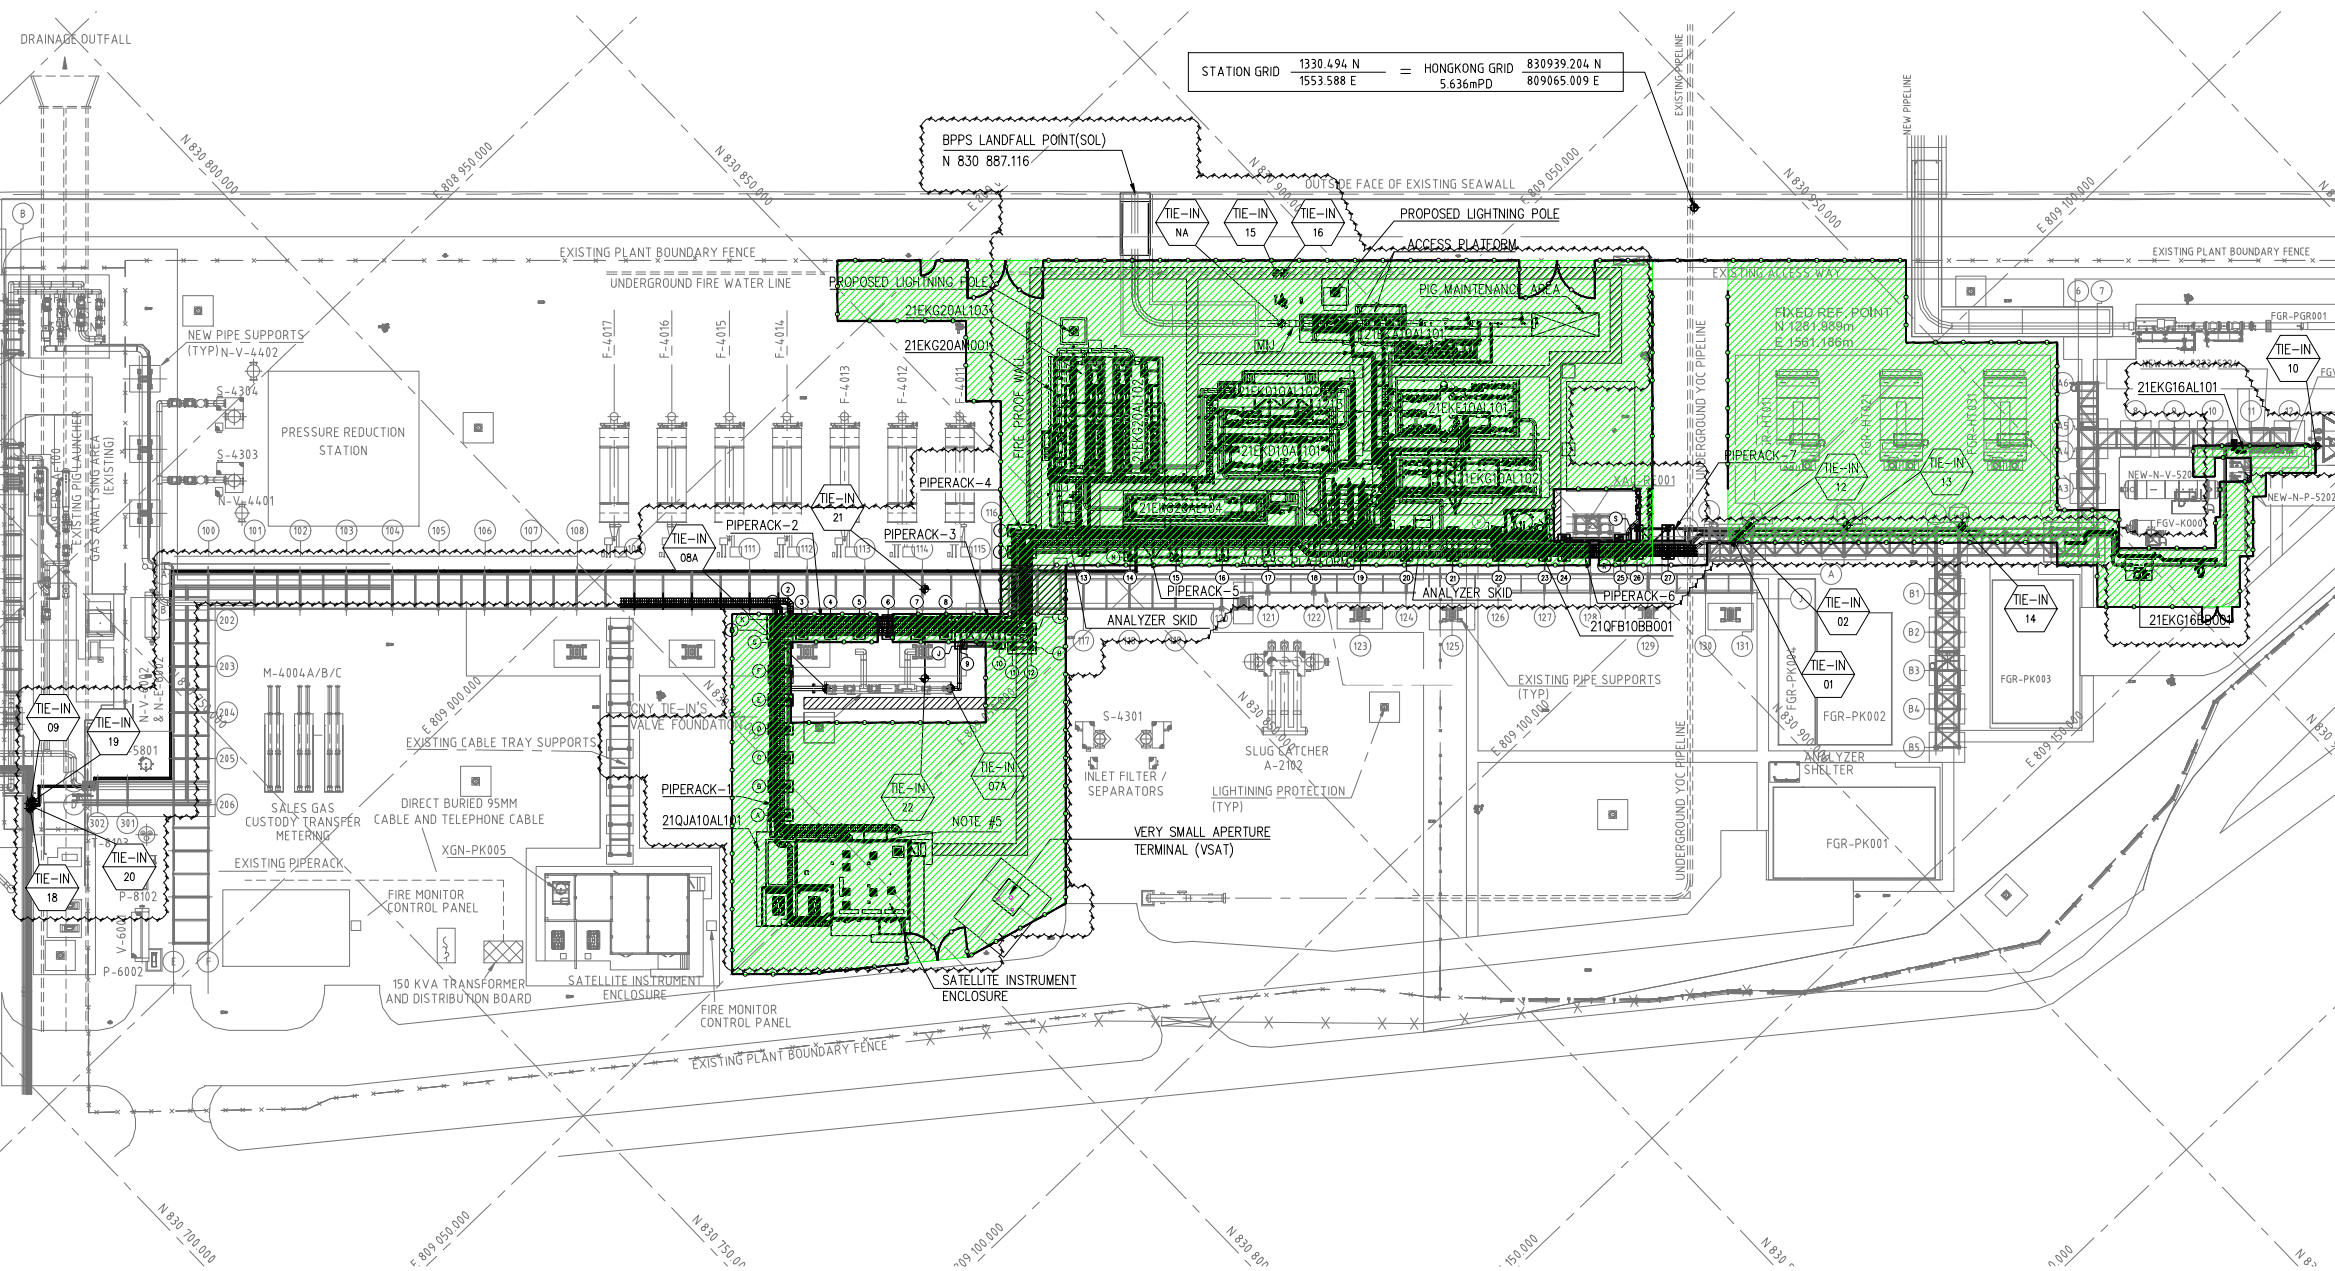

KEY PLAN

GENERAL NOTES

1. ALL DIMENSIONS ARE IN mm, ELEVATIONS & COORDINATES ARE IN m.
2. NOMINAL GRADE (PIPING DATUM) 0.000m = NOMINAL GRADE (HONG KONG DATUM) 5.700m.
3. RELATIONSHIP OF HONG KONG GRID TO STATION GRID.
  H.K. GRID 808 950.493 E = STATION GRID 0.000 E
  828 896.966 N = STATION GRID 0.000 N
4. PIG RECEIVER DESIGNED FOR INTELLIGENT PIGGING.
5. EXISTING HOSE REEL CABINET AT NEW SIE BUILDING SHALL BE RELOCATED.

LEGEND

- ESCAPE /ACCESS CLEAR WIDTH OF NOT LESS THAN 1.525m AND CLEAR HEIGHT OF 2.3m.
- NEW BPPS GRS SCOPE OF WORK
- SITE BOUNDARY AT THE BPPS GRS

HKOLNG-COEEC-21EKG-MPD010-9101   HKOLNG GRS - EQUIPMENT LIST
DWG. NO.   DRAWING TITLE

REFERENCE DOCUMENTS

REVISION	No.	DATE	DESCRIPTION	BY	CHK.	APP'D	CLP
C	03JUN2020	ISSUED FOR REVIEW	AKR	ASD	MF		
B	17APR2020	INTERNALLY APPROVED	AKR	ASD	MF		
A	21FEB2020	DISCIPLINE INTERNAL CHECK	AKR	ASD	MF		

CLIENT	Capco 香港中華煤氣有限公司 Cable Peak Power Co. Ltd.	Offshore Oil Engineering Co., Ltd.	rma FUTURE	JOB No. 20ZB-DD02
SIGNATURE	DATE	PROJECT: HONG KONG OFFSHORE LNG TERMINAL PROJECT PACKAGE B	CERTIF. No. A112002816	
DRAWN	SGB	20AUG2020	DRAWING TITLE: HKOLNG GRS - OVERALL PLOT PLAN GRS	SCALE (A3) 1 : 1000
DESIGNED	AKR	20AUG2020		Figure 1.2
CHECKED	ASD	20AUG2020		
REVIEWED	TWC	20AUG2020		
EXAMINED	TWC	20AUG2020		
APPROVED	MF	20AUG2020	DWG No. HKOLNG-COEEC-21EKG-MLDO20-9112	REV. C