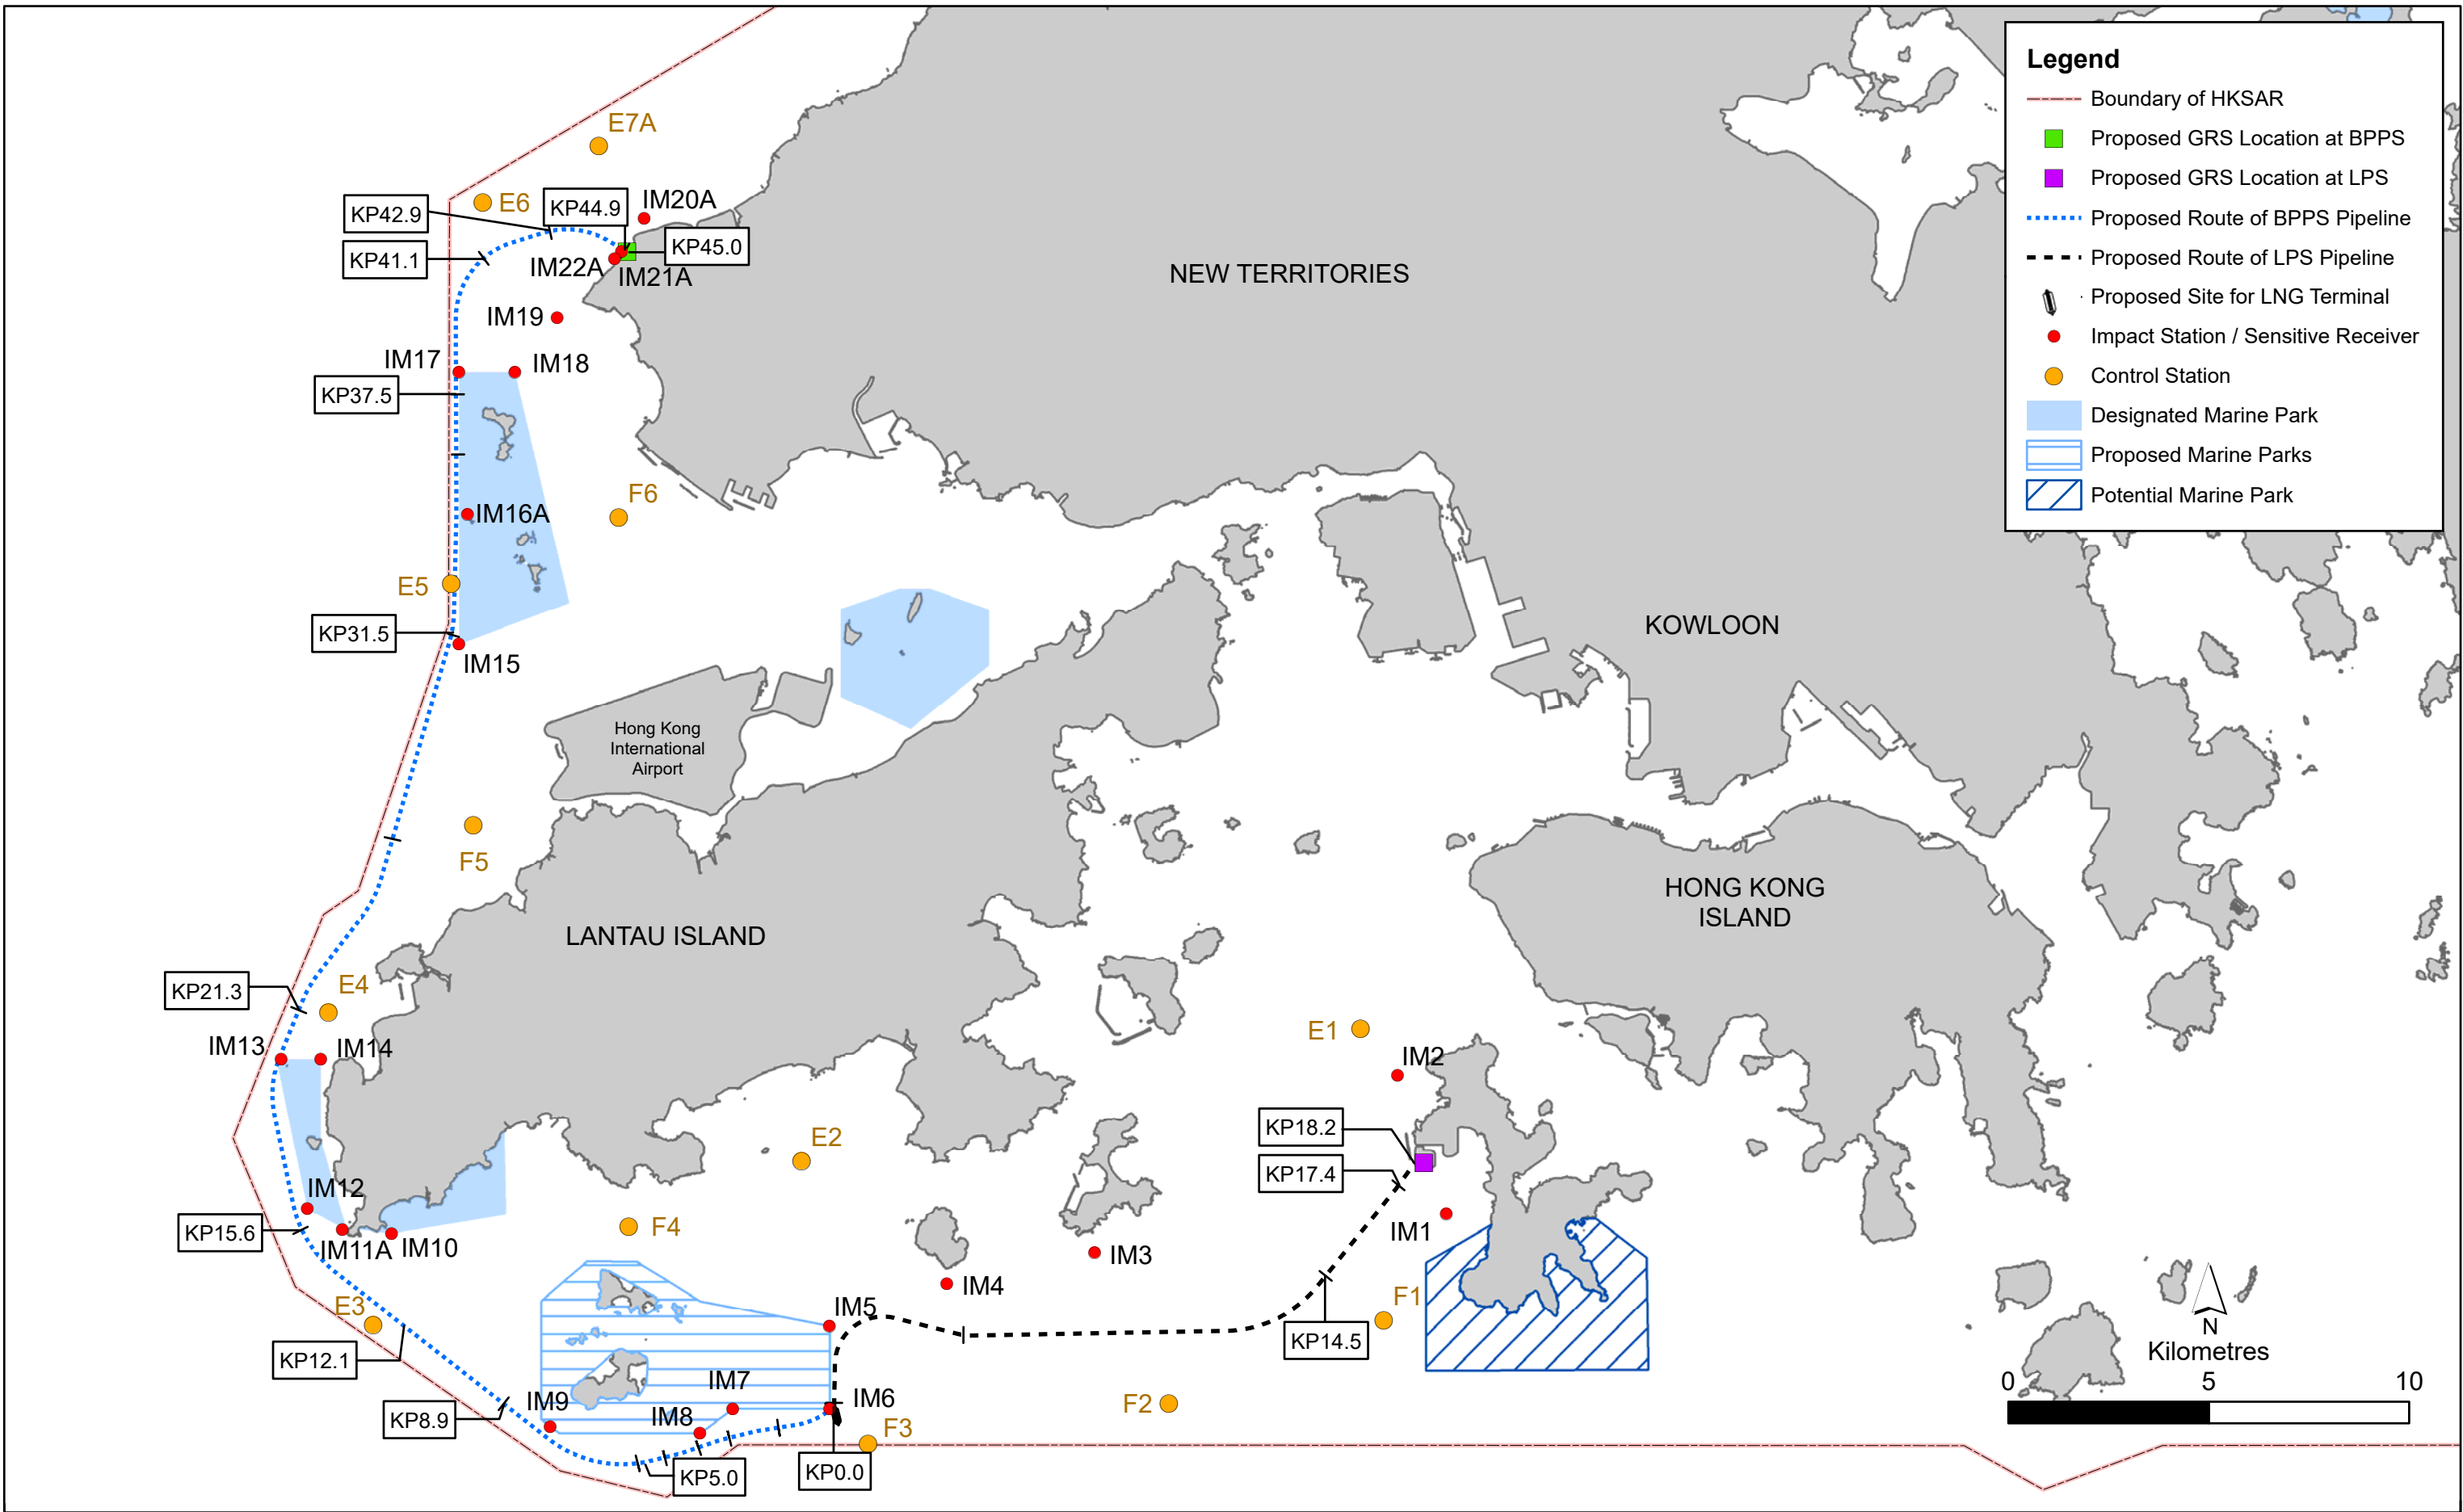

**Table 2.5 Location of Marine Water Quality Monitoring Stations**

Station	Easting	Northing	Description
<b>Group 1 – During construction at the pipeline shore approach at LPS (KP17.4 - 18.2), West Lamma Channel (KP14.5 - 17.4)</b>			
IM1	829453	806896	Impact Station for Coastline of South Lamma
IM2	828235	810347	Impact Station for Coastline of North Lamma
E1	827317	811510	Control Station for Ebb Tide
F1	827892	804243	Control Station for Flood Tide
<b>Group 2 – During construction at the Double Berth Jetty to West Lamma Channel (KP0.0 - 14.5)</b>			
IM3	820683	805931	Impact Station for Coastline of South Cheung Chau
IM4	816997	805153	Impact Station for Coastline of South Shek Kwu Chau
IM5	814068	804100	Boundary of Proposed South Lantau Marine Park (MP)
IM6	814073	802029	Boundary of Proposed South Lantau MP