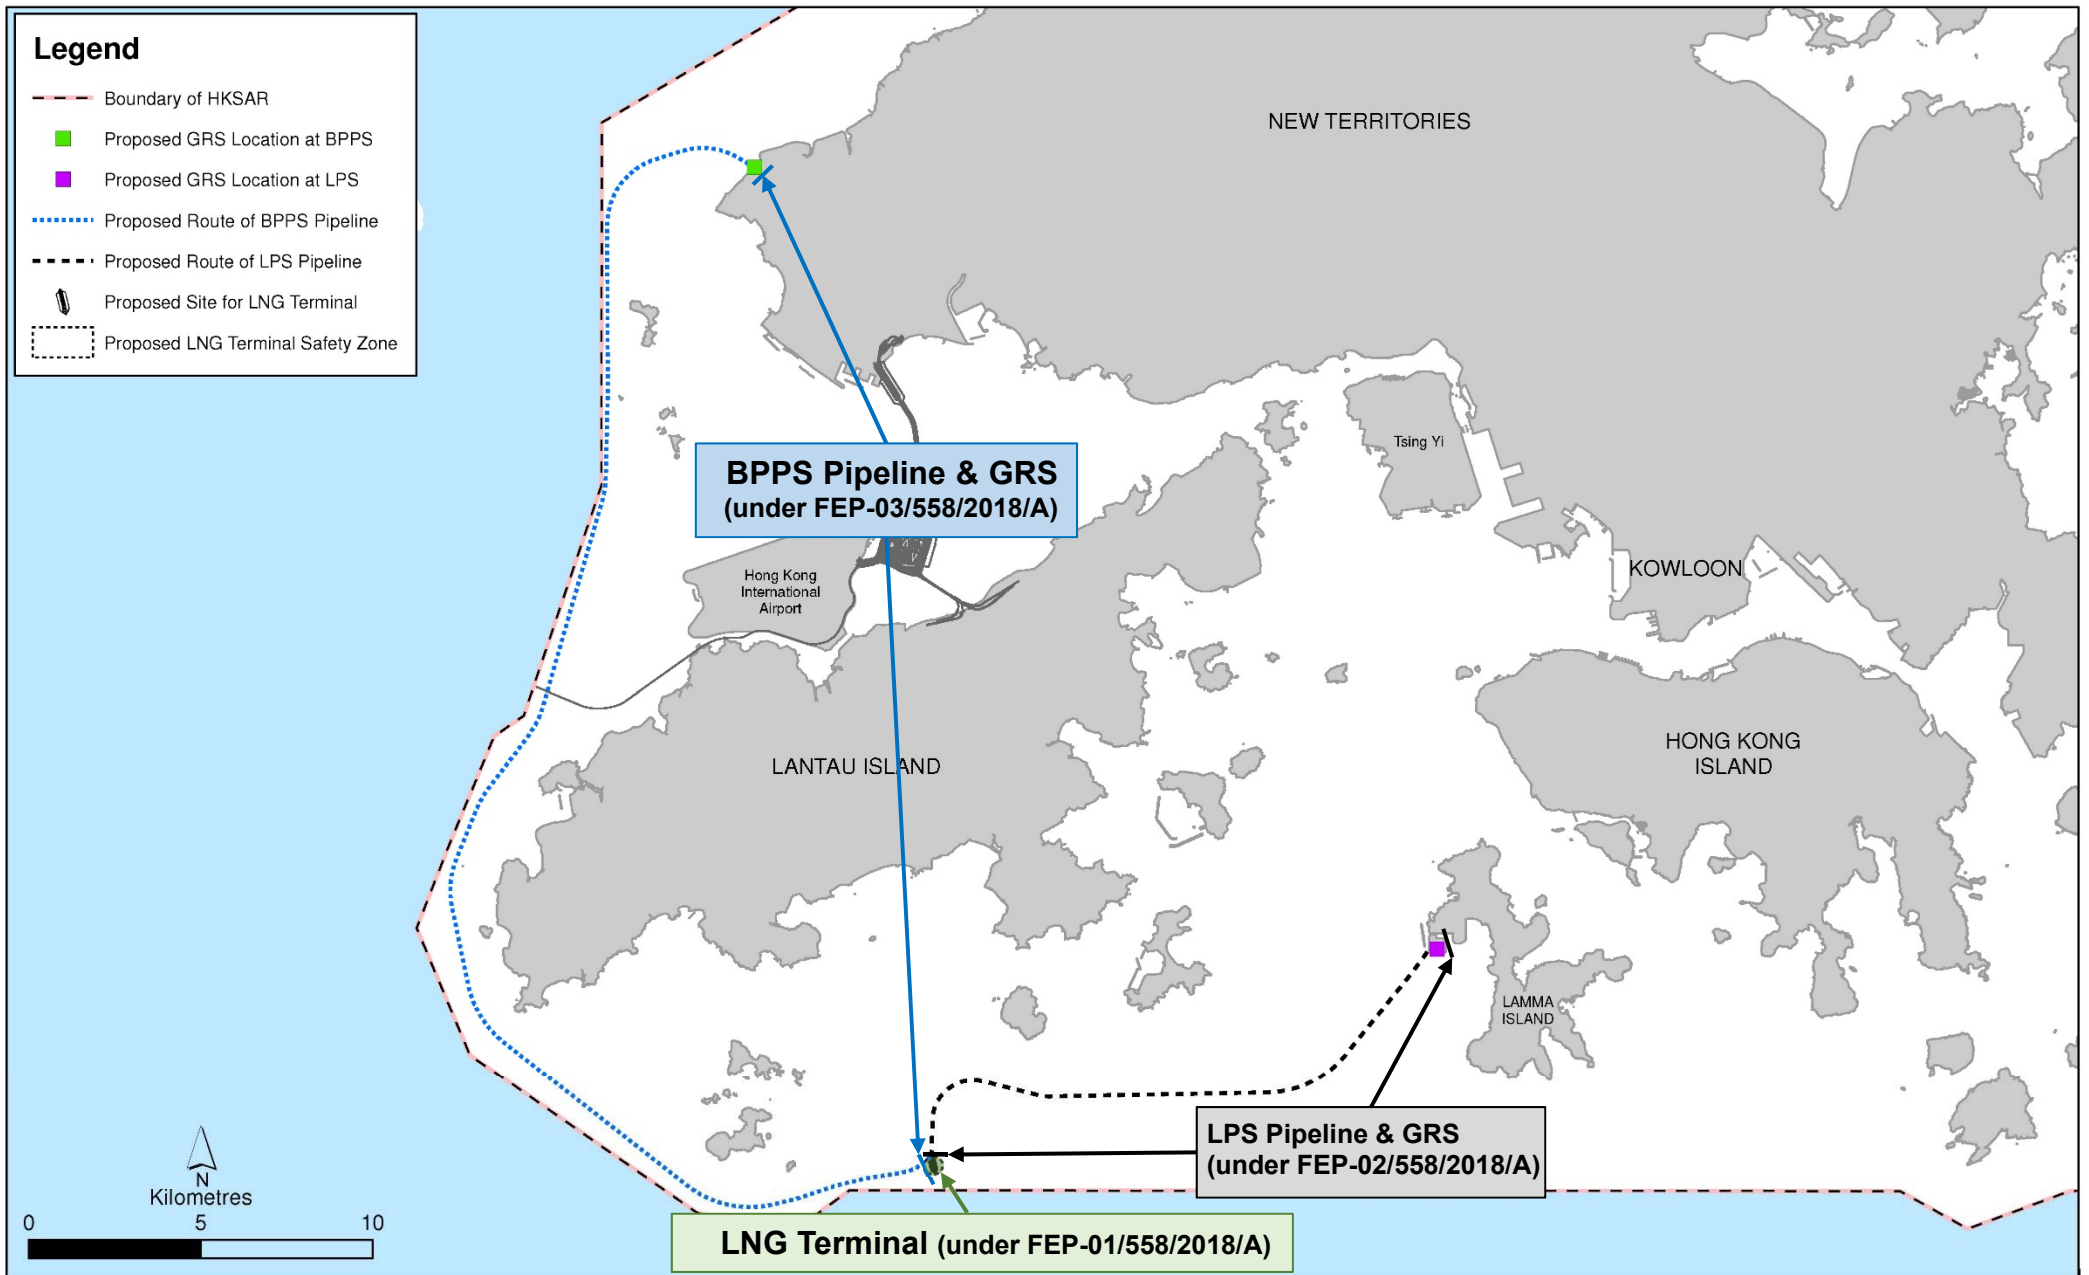

Figure 1.1

Indicative Location of Key Project Components

KEY PLAN

GENERAL NOTES

1. ALL DIMENSIONS ARE IN mm, ELEVATIONS & COORDINATES ARE IN m.
2. NOMINAL GRADE (PIPING DATUM) 0.000m = NOMINAL GRADE (HONG KONG DATUM) 5.700m.
3. RELATIONSHIP OF HONG KONG GRID TO STATION GRID.  
H.K. GRID 808 950.493 E = STATION GRID 0.000 E  
828 896.966 N = STATION GRID 0.000 N
4. PIG RECEIVER DESIGNED FOR INTELLIGENT PIGGING.
5. EXISTING HOSE REEL CABINET AT NEW SIE BUILDING SHALL BE RELOCATED.