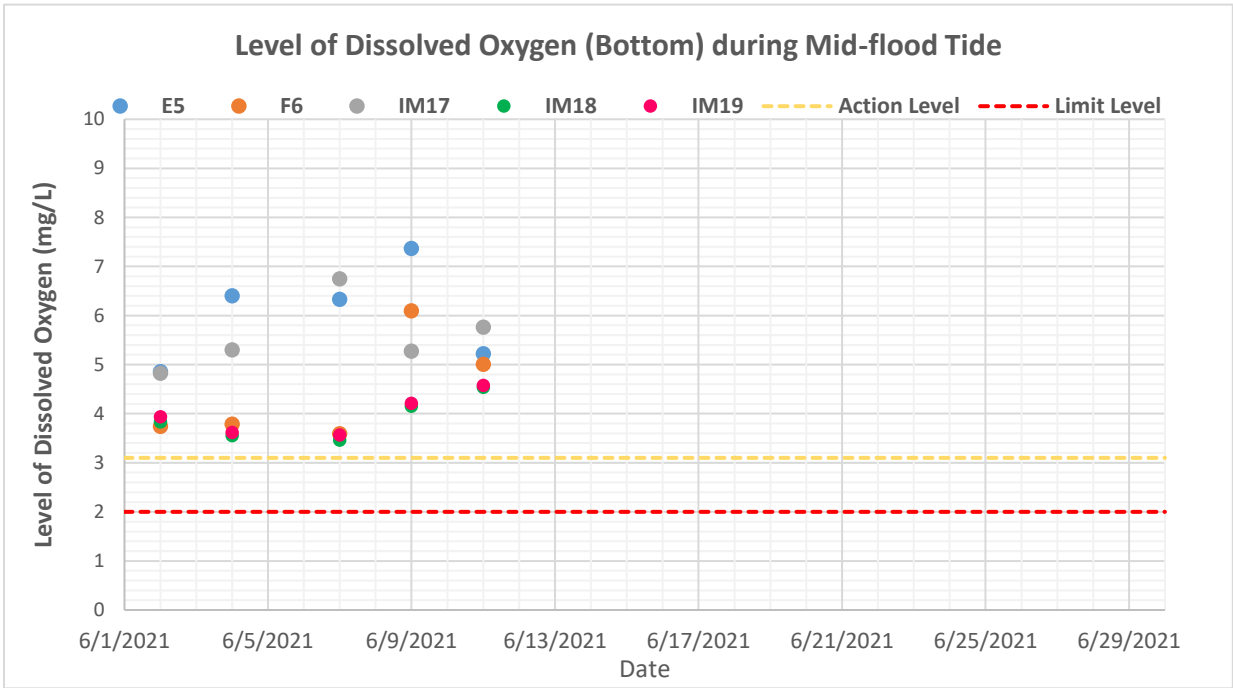

Figure G2b: Levels of Bottom Dissolved Oxygen (mg/L) at control stations (E5, F6) and impact stations (IM17-IM19) under Group 7 during mid-flood tides in June 2021.

Source: P:\Projects\0505354 CLP Power Hong Kong Limited FSRU Pre-con EM&A.RC\07 Data\08 Impact WQ

Date: 02/07/21

**Environmental
Resources
Management**