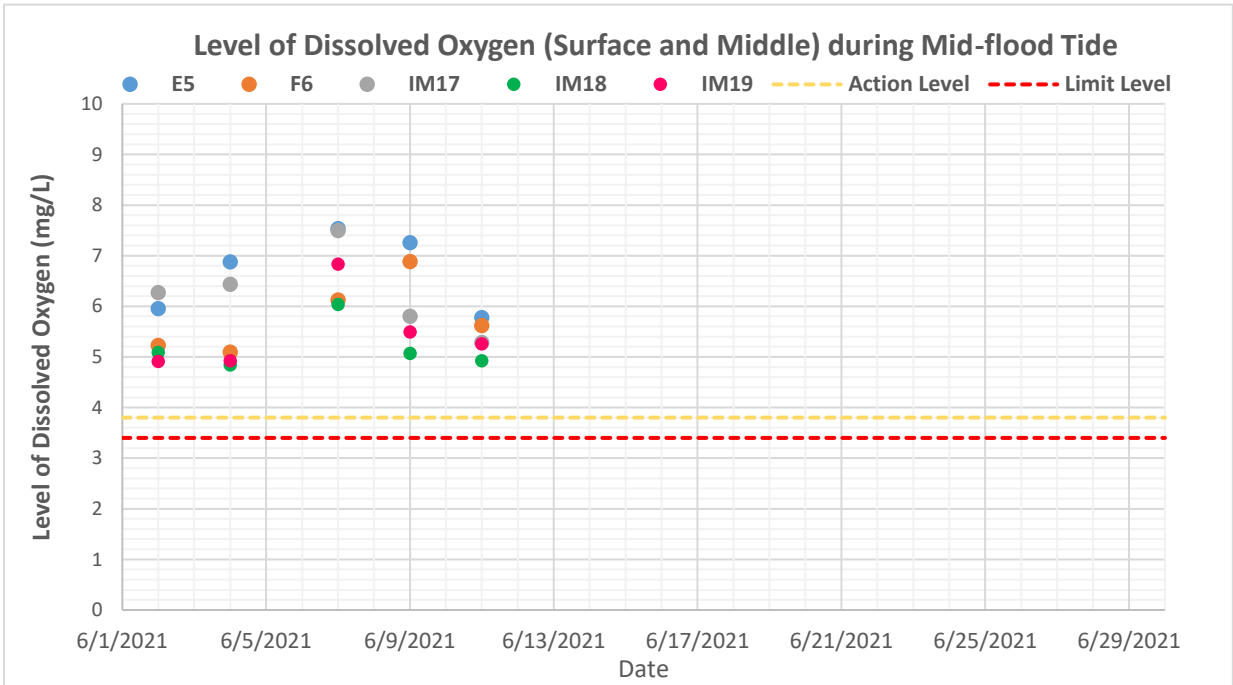

Figure G1b: Levels of Surface and Middle Dissolved Oxygen (mg/L) at control stations (E5, F6) and impact stations (IM17-IM19) under Group 7 during mid-flood tides in June 2021.

Source: P:\Projects\0505354 CLP Power Hong Kong Limited FSRU Pre-con EM&A.RC\07 Data\08 Impact WQ

Date: 02/07/21

**Environmental
Resources
Management**