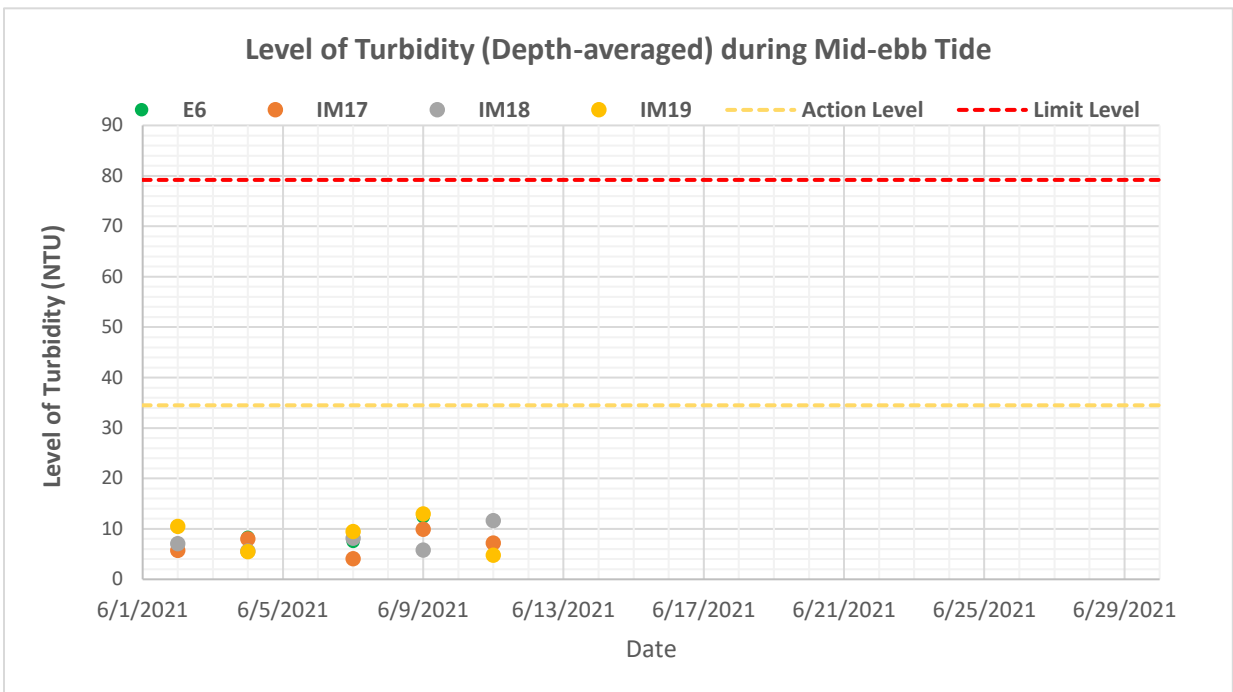

Date: 02/07/21

**Environmental  
Resources  
Management**

Figure G3a: Levels of Depth-averaged Turbidity (NTU) at control station (E6) and impact stations (IM17-IM19) under Group 7 during mid-ebb tides in June 2021.