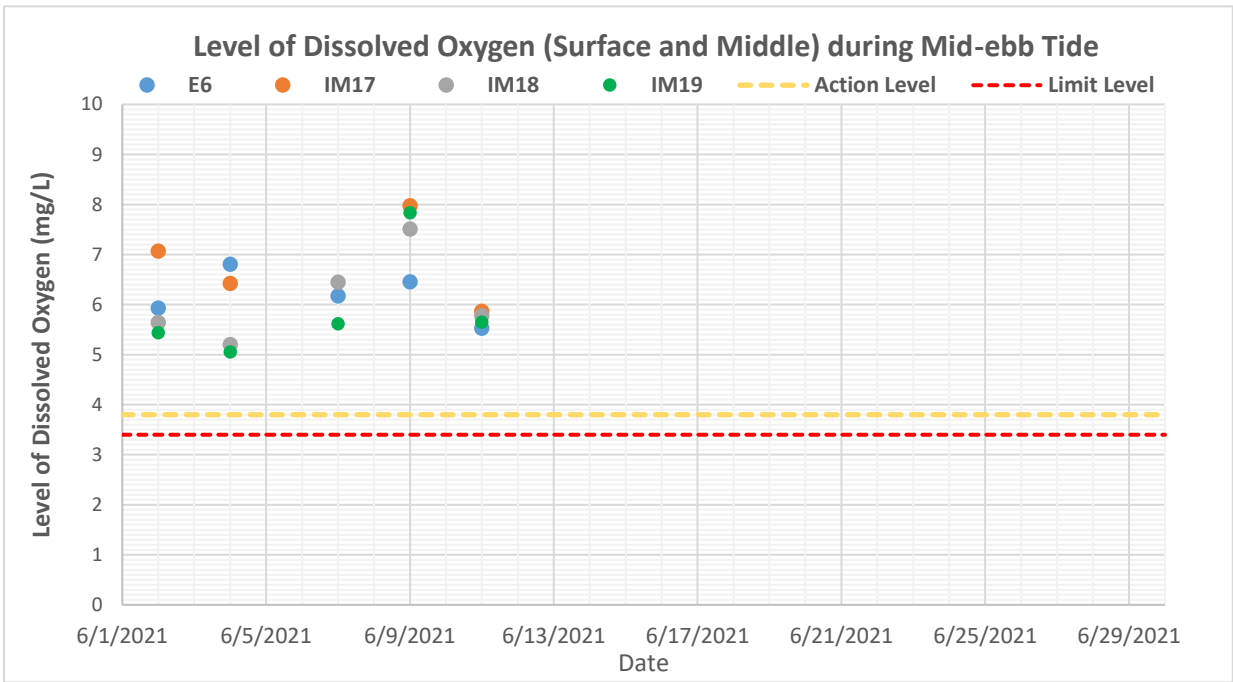

Figure G1a: Levels of Surface and Middle Dissolved Oxygen (mg/L) at control station (E6) and impact stations (IM17-IM19) under Group 7 during mid-ebb tides in June 2021.