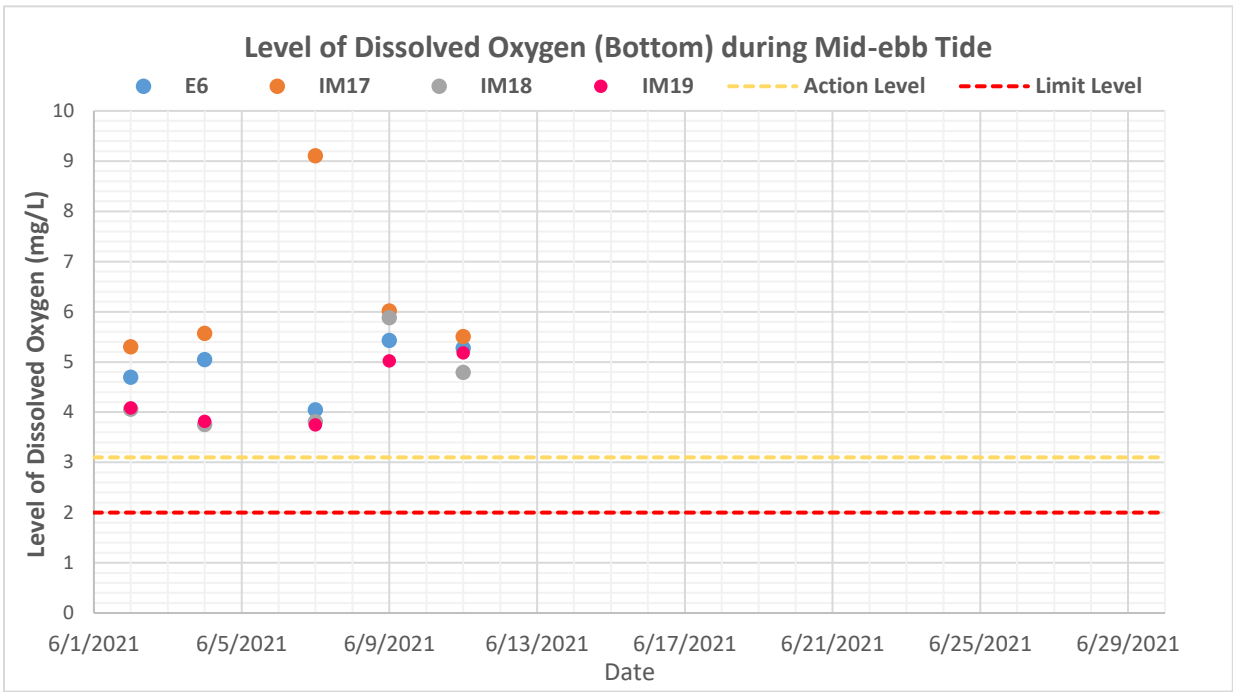

Figure G2a: Levels of Bottom Dissolved Oxygen (mg/L) at control station (E6) and impact stations (IM17-IM19) under Group 7 during mid-ebb tides in June 2021.