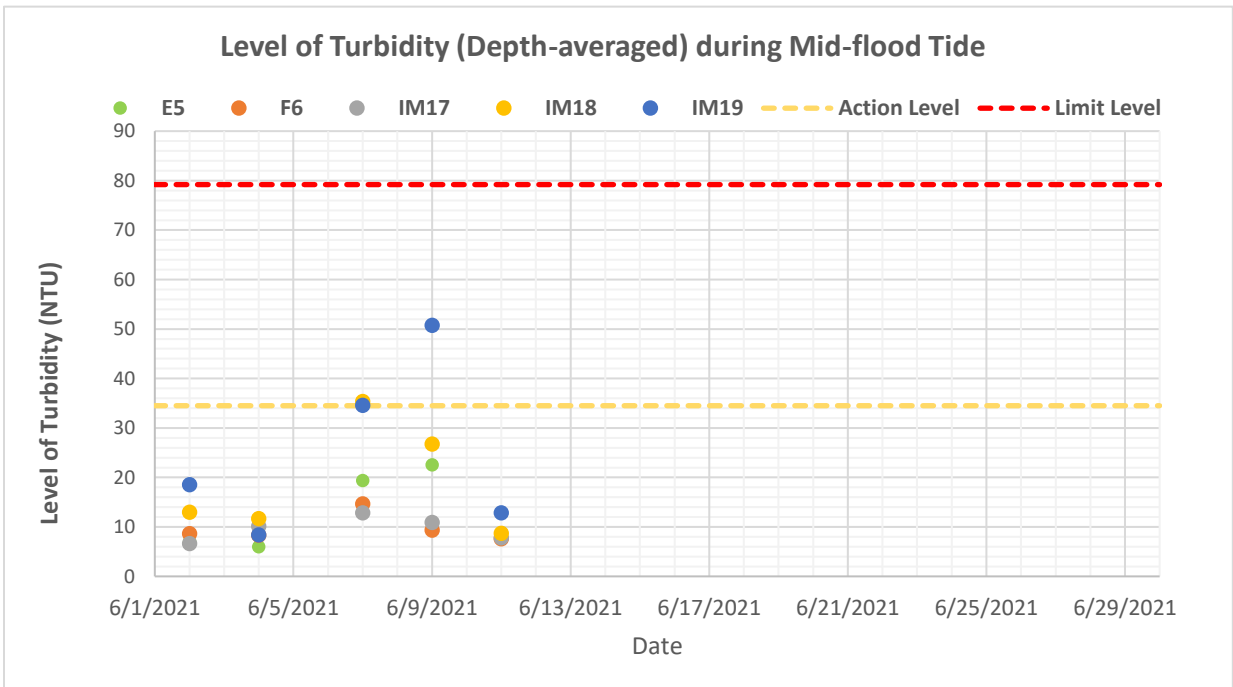

Figure G3b: Levels of Depth-averaged Turbidity (NTU) at control stations (E5, F6) and impact stations (IM17-IM19) under Group 7 during mid-flood tides in June 2021.

Source: P:\Projects\0505354 CLP Power Hong Kong Limited FSRU Pre-con EM&A.RC\07 Data\08 Impact WQ

Date: 02/07/21

**Environmental
Resources
Management**