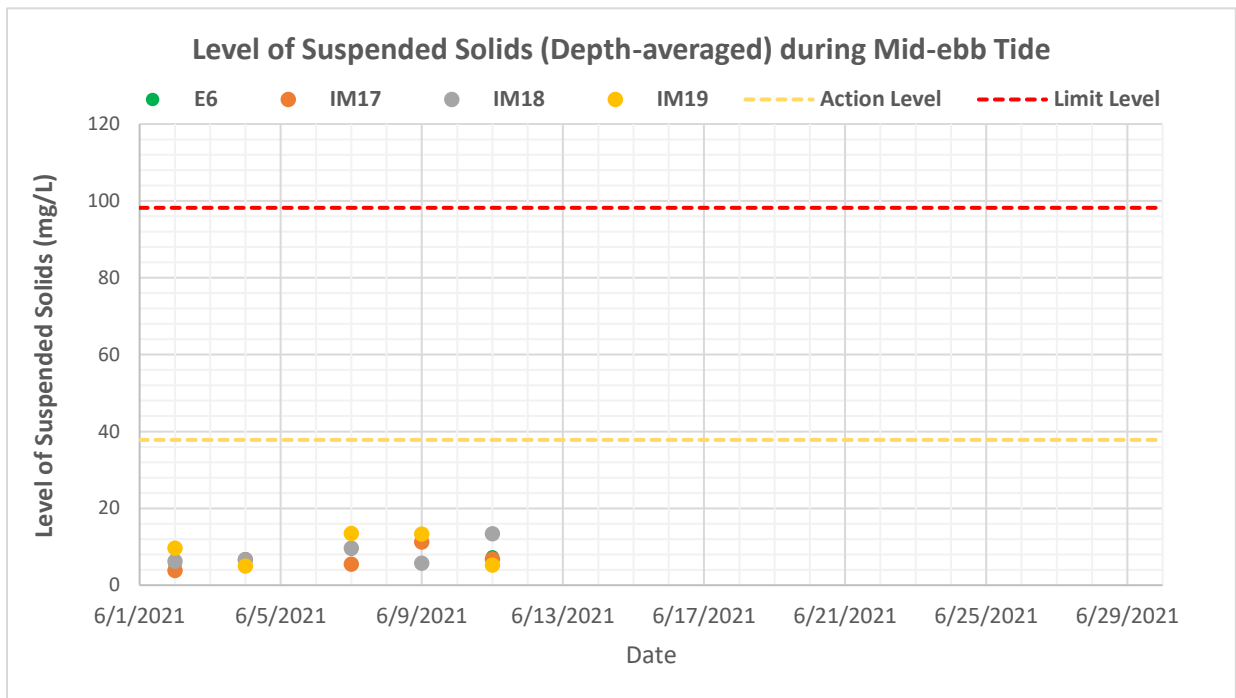

Date: 02/07/21

**Environmental  
Resources  
Management**

Figure G4a: Levels of Depth-averaged Suspended Solids (mg/L) at control station (E6) and impact stations (IM17-IM19) under Group 7 during mid-ebb tides in June 2021.