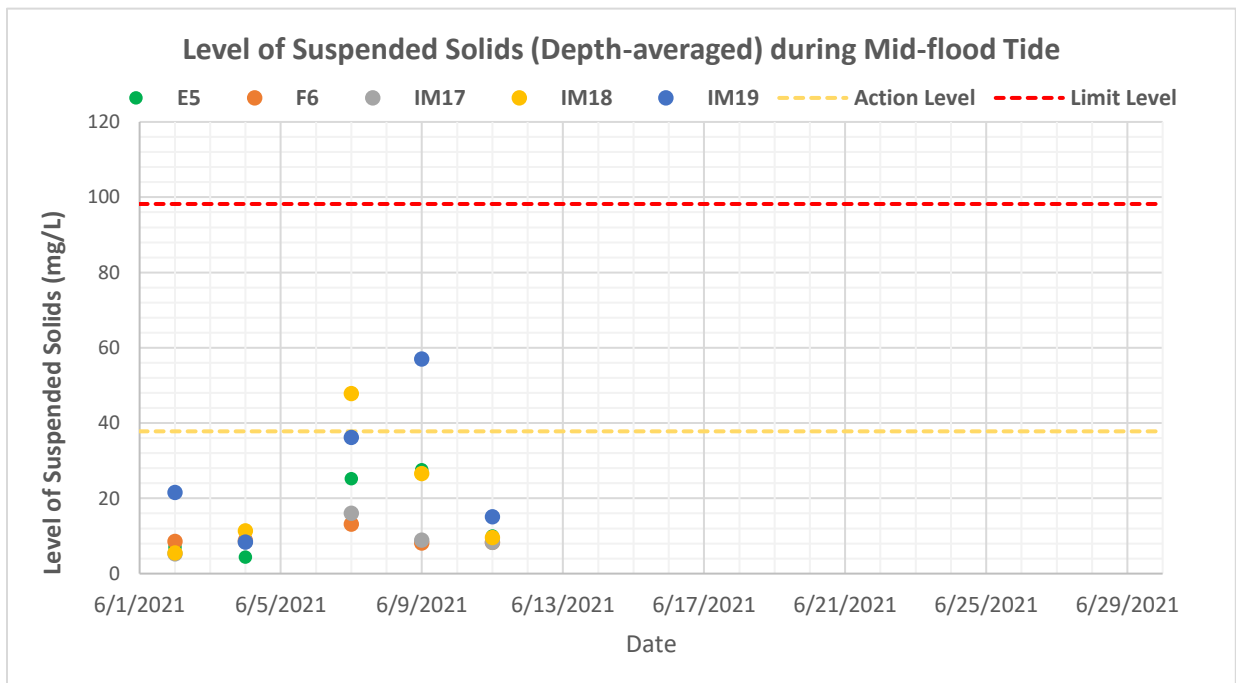

Figure G4b: Levels of Depth-averaged Suspended Solids (mg/L) at control stations (E5, F6) and impact stations (IM17-IM19) under Group 7 during mid-flood tides in June 2021.

Source: P:\Projects\0505354 CLP Power Hong Kong Limited FSRU Pre-con EM&A.RC\07 Data\08 Impact WQ

Date: 02/07/21

**Environmental
Resources
Management**