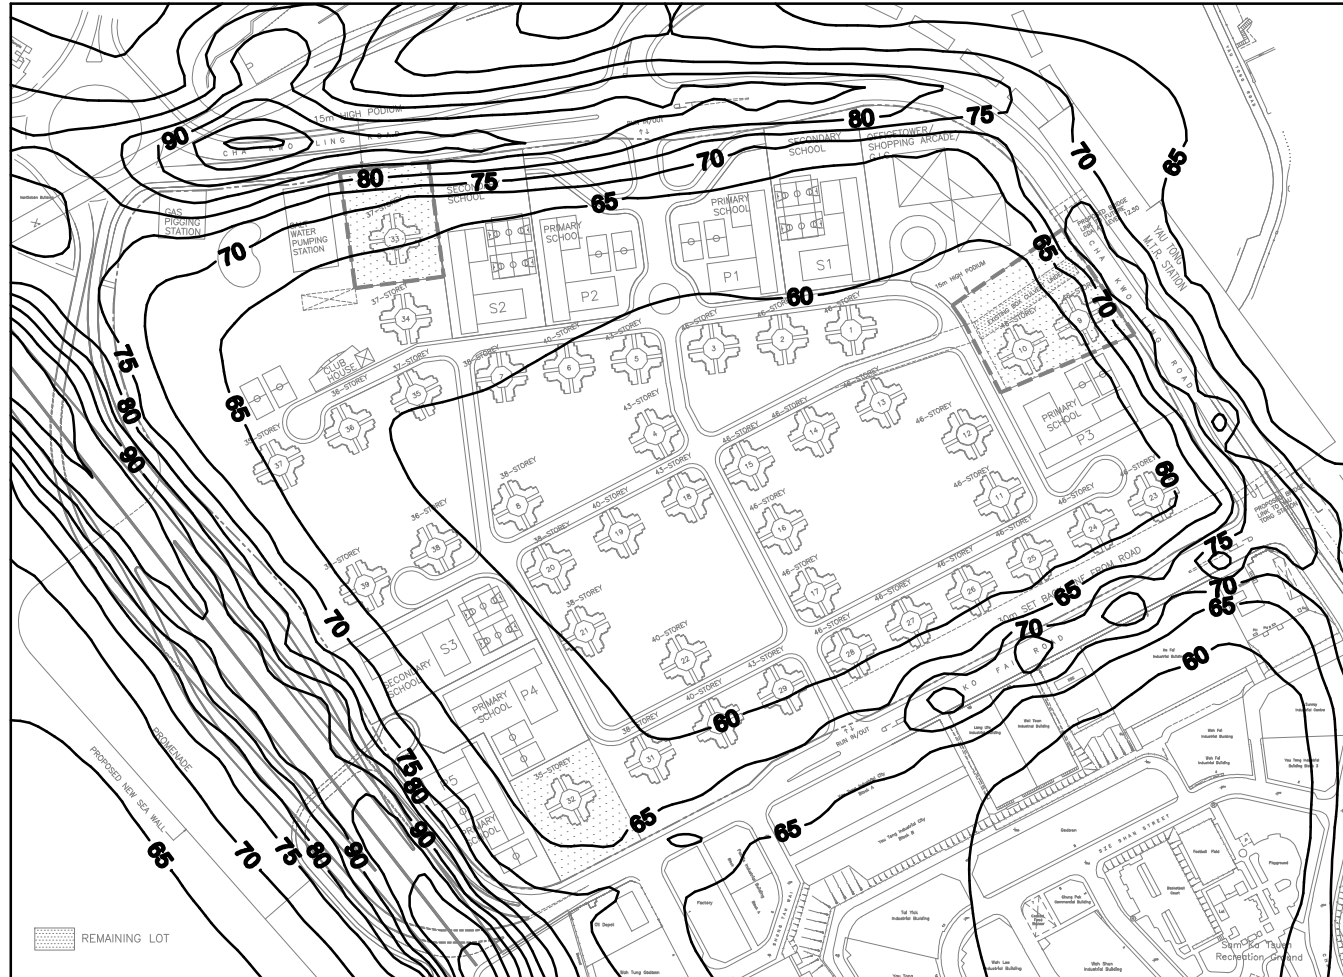

**Contour of Cumulative Daily Average
Respirable Suspended Particulates Concentration**

Cumulative Daily Average Respirable Suspended Particulates ($\mu\text{g}/\text{m}^3$)

(842570,817880)

G/F
+7.0mPD

(841700,817250)

(842570,817880)

7/F
+34.8mPD

(841700,817250)