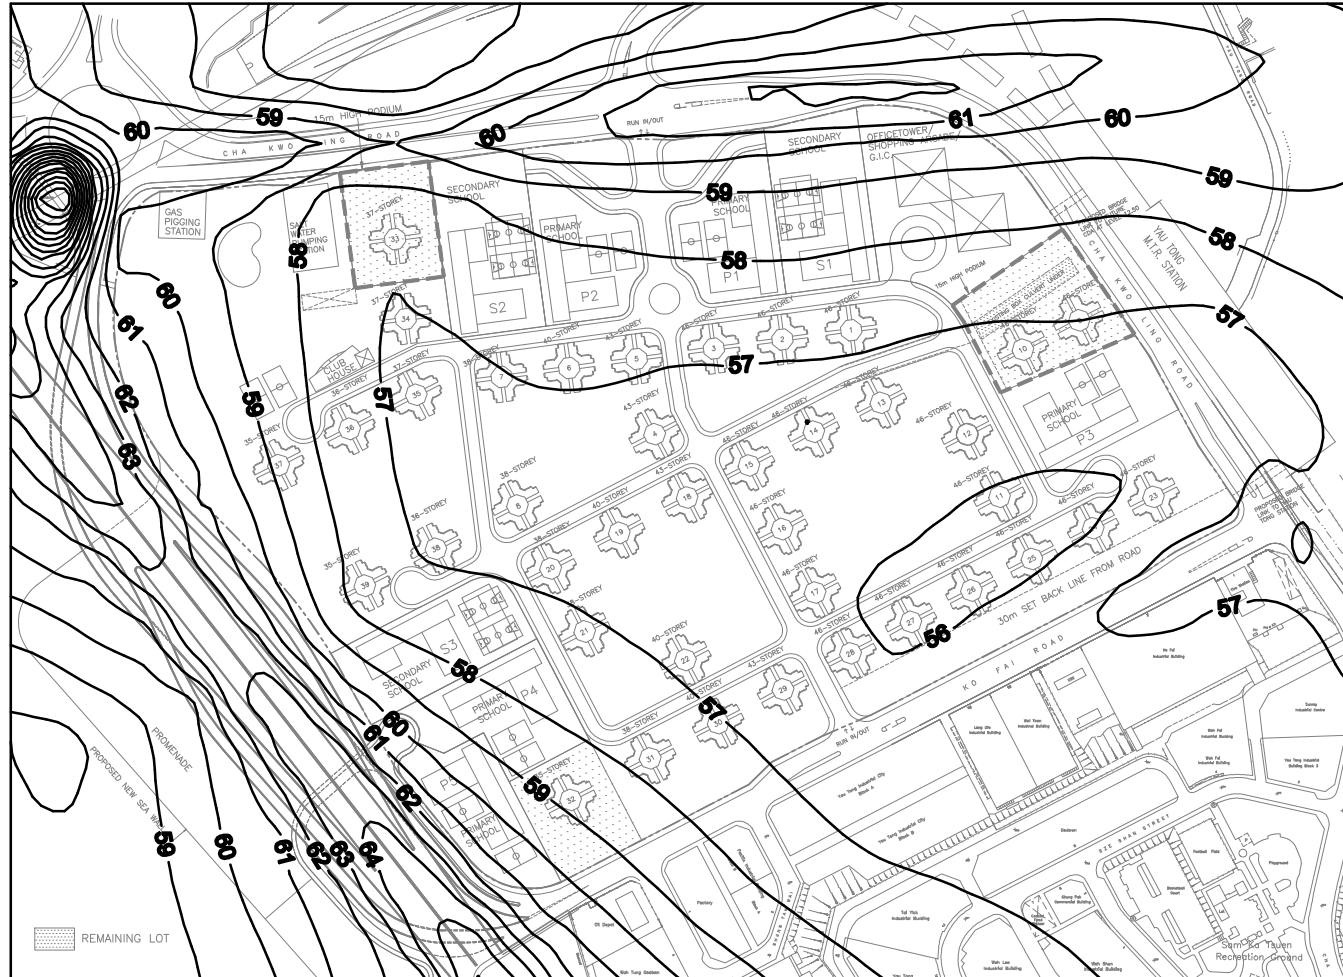

**Contour of Cumulative Daily Average
Respirable Suspended Particulates Concentration**

Cumulative Daily Average Respirable Suspended Particulates ($\mu\text{g}/\text{m}^3$)

(842570,817880)

G/F
+7.0mPD

(841700,817250)

(842570,817880)

7/F
+34.8mPD

(841700,817250)