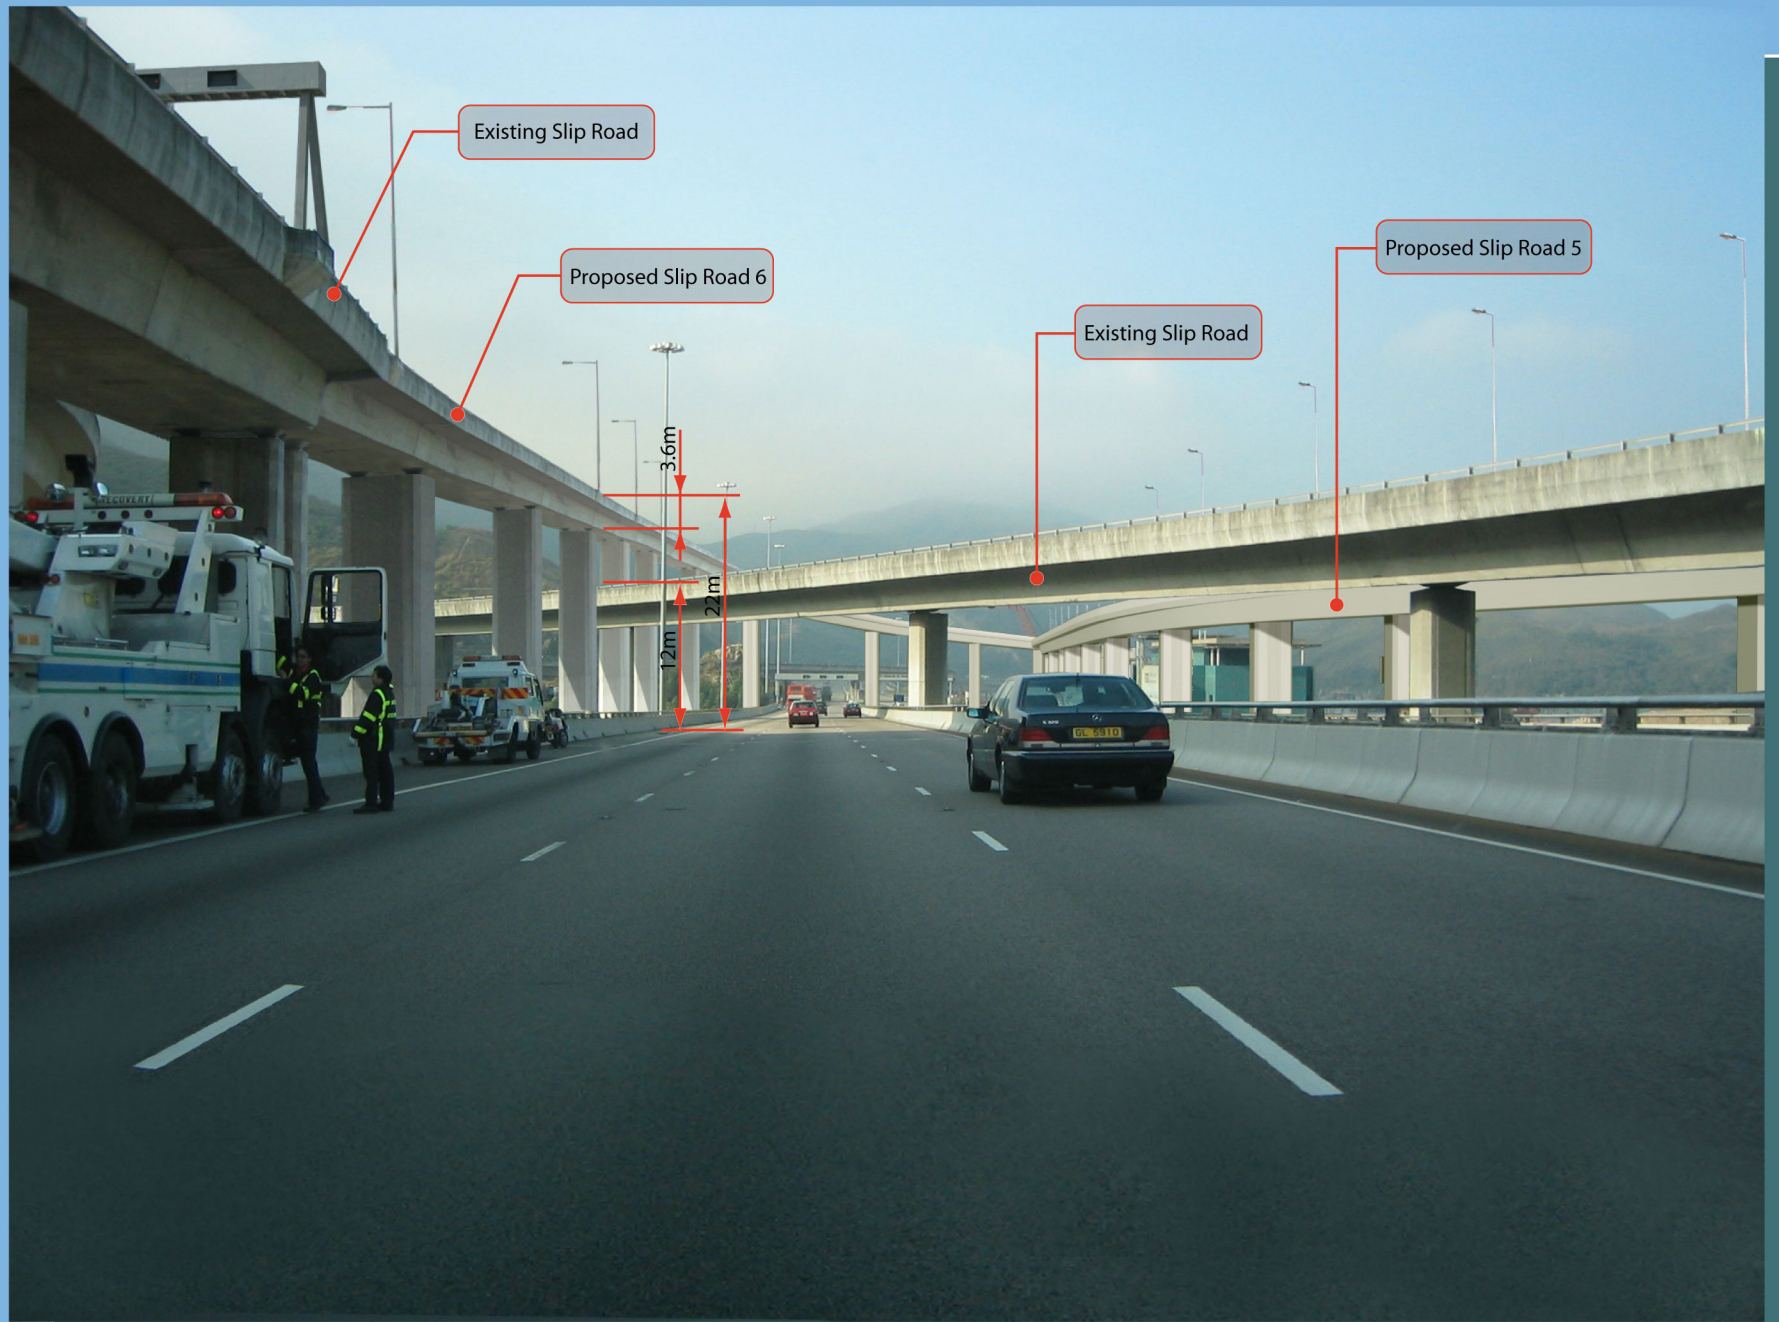

Existing View

View West from North Lantau Highway

ROAD P1 ADVANCE WORKS AT SUNNY BAY ON LANTAU ISLAND  
**VIEW WEST FROM NORTH LANTAU HIGHWAY**  
**Photomontage**

Title	Road P1 Advance Works at Sunny Bay on Lantau Island 大嶼山P1號道路欣澳段的前期工程	Scale	Project No. 91800	MAUNSELL   AECOM 茂盛(亞洲)工程顧問有限公司
	View West from North Lantau Highway 從位於北大嶼山公路往西望	Date April 2005	Figure No. 10.7	