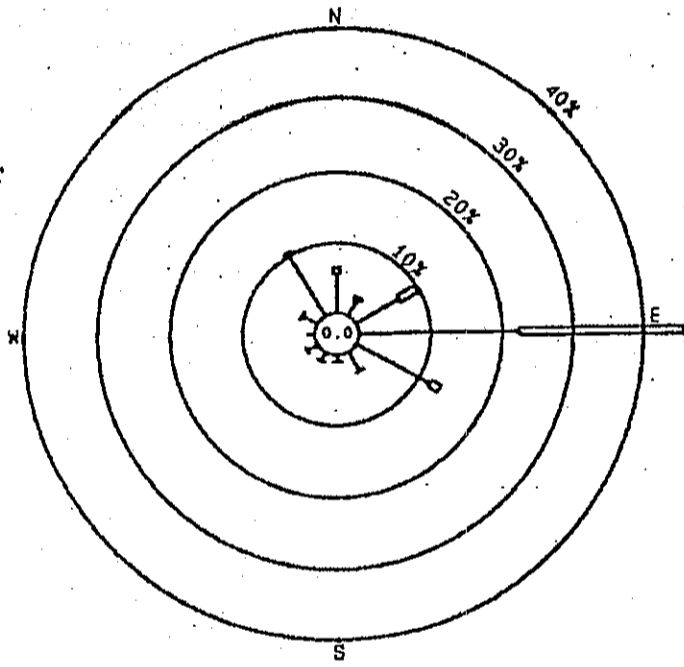

九龍天星碼頭 Star Ferry, Kowloon

黃竹坑 Wong Chuk Hang

中環天星碼頭 Star Ferry, Central

北角 North Point

Figure 6.1 d Annual Wind Roses for Automatic Weather Stations in 2002