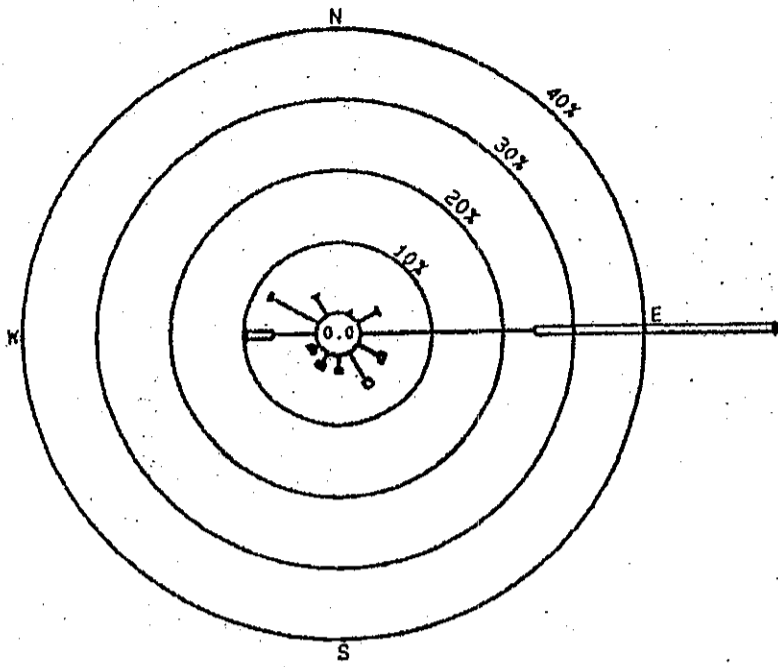

九龍天星碼頭 Star Ferry, Kowloon

黃竹坑 Wong Chuk Hang

中環天星碼頭 Star Ferry, Central

北角 North Point

Figure 6.1 d Annual Wind Roses for Automatic Weather Stations in 2002