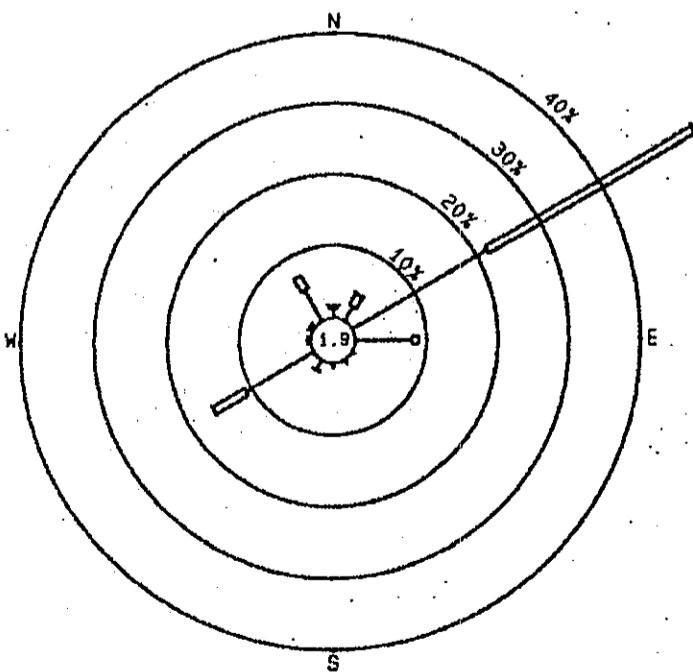

九龍天星碼頭 Star Ferry, Kowloon

黃竹坑 Wong Chuk Hang

中環天星碼頭 Star Ferry, Central

北角 North Point

Figure 6.1 d Annual Wind Roses for Automatic Weather Stations in 2002