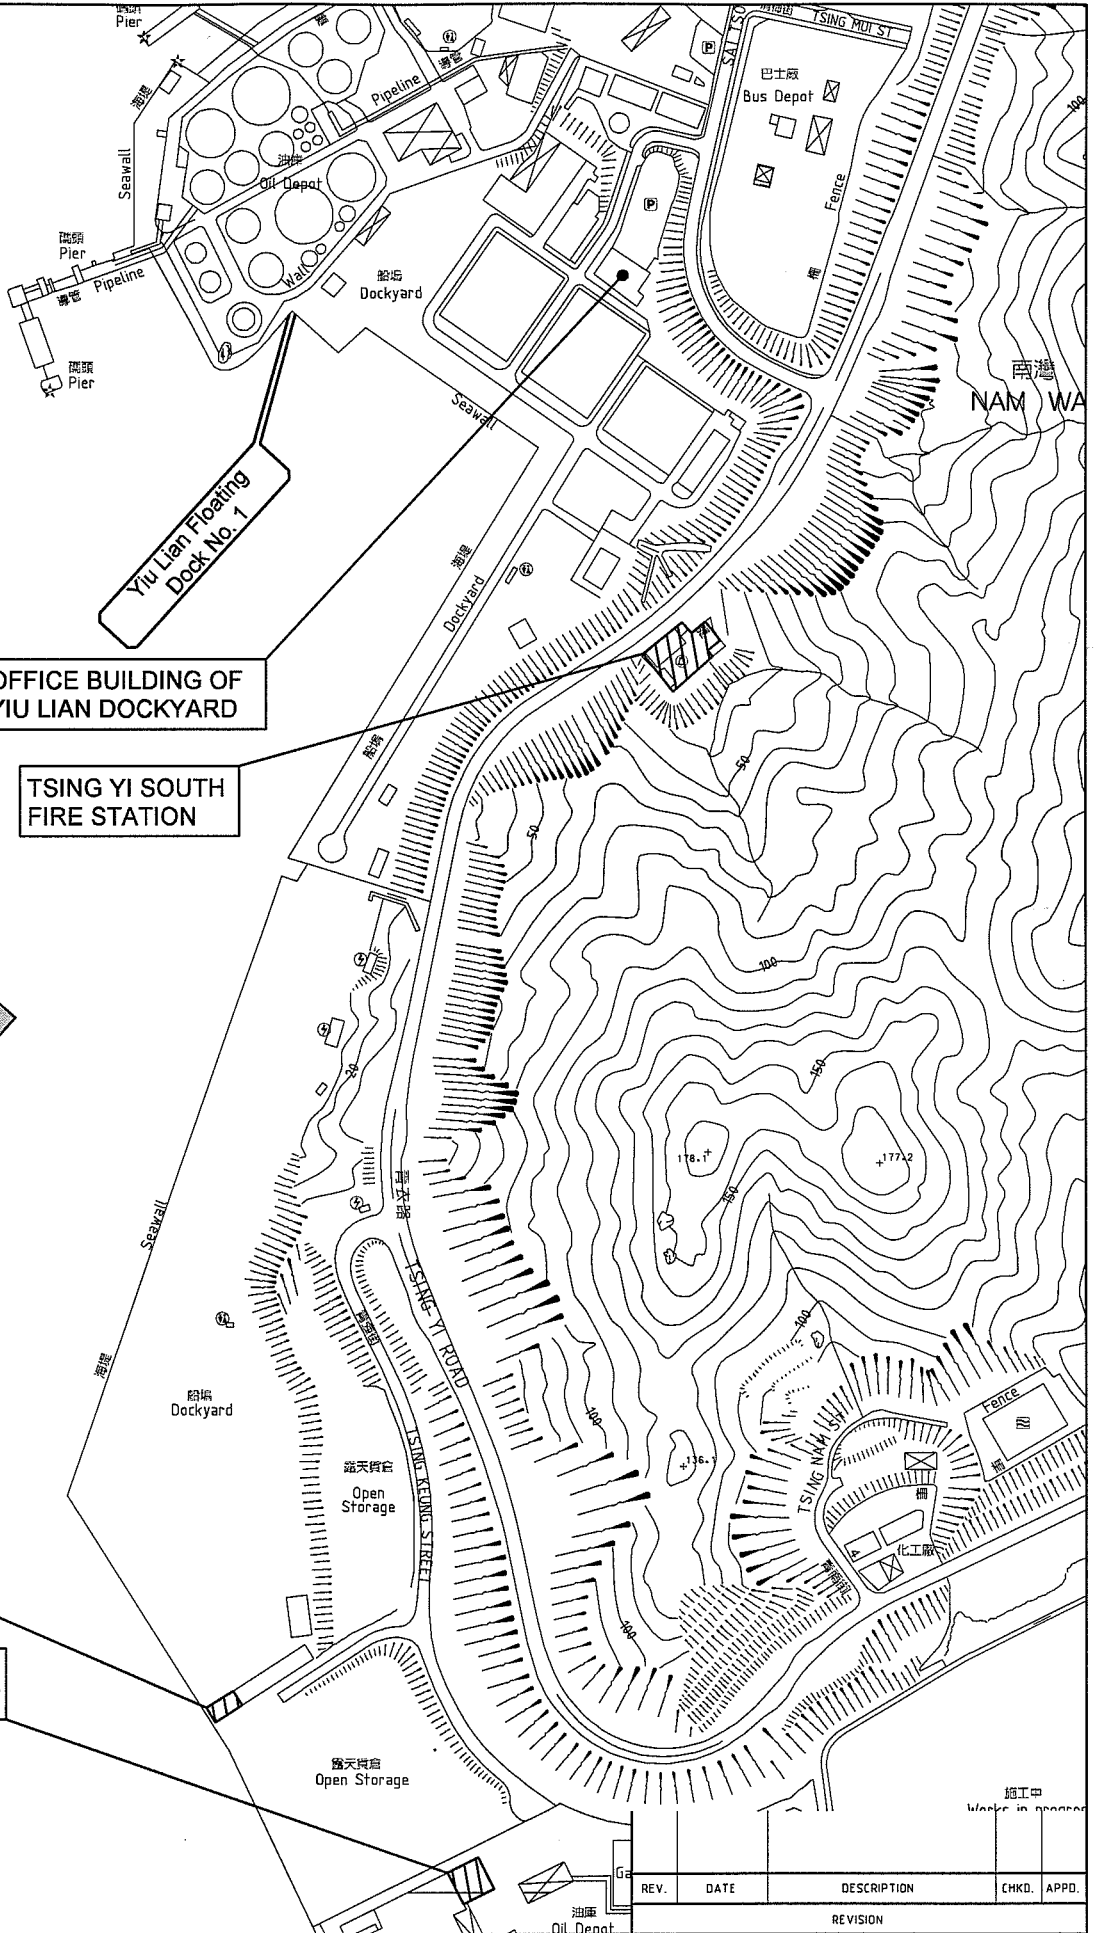

 AIR SENSITIVE RECEIVER

FILENAME: K:\EA01167 Yiu Lian Dockyard\ES-EA01167\Cad\Issue\2006-09-13 Contour\Fig5-1.dgn
 PRINTED BY: IKHK63 2006-9-15 12:33:16

CONSULTANT 	CLIENT 友聯船廠有限公司 Yiu Lian Dockyards Limited
---	--

DRAWING TITLE

Location of Yiu Lian Floating Dock No. 3

Location of Nearby Air Sensitive Receivers

REV.	DATE	DESCRIPTION	CHKD.	APPD.
REVISION				
DESIGNED	C. LEE	CHECKED	S. OR	
DRAWN	T. KWAN	CHECKED	C. LEE	
APPROVED	G.Y. LI	© Copyright Reserved All dimensions are in mm unless shown otherwise. No measurement should be taken from drawing directly.		
DATE	15-09-2006	SCALE	1 : 6000	
ORG. NO.				REV.