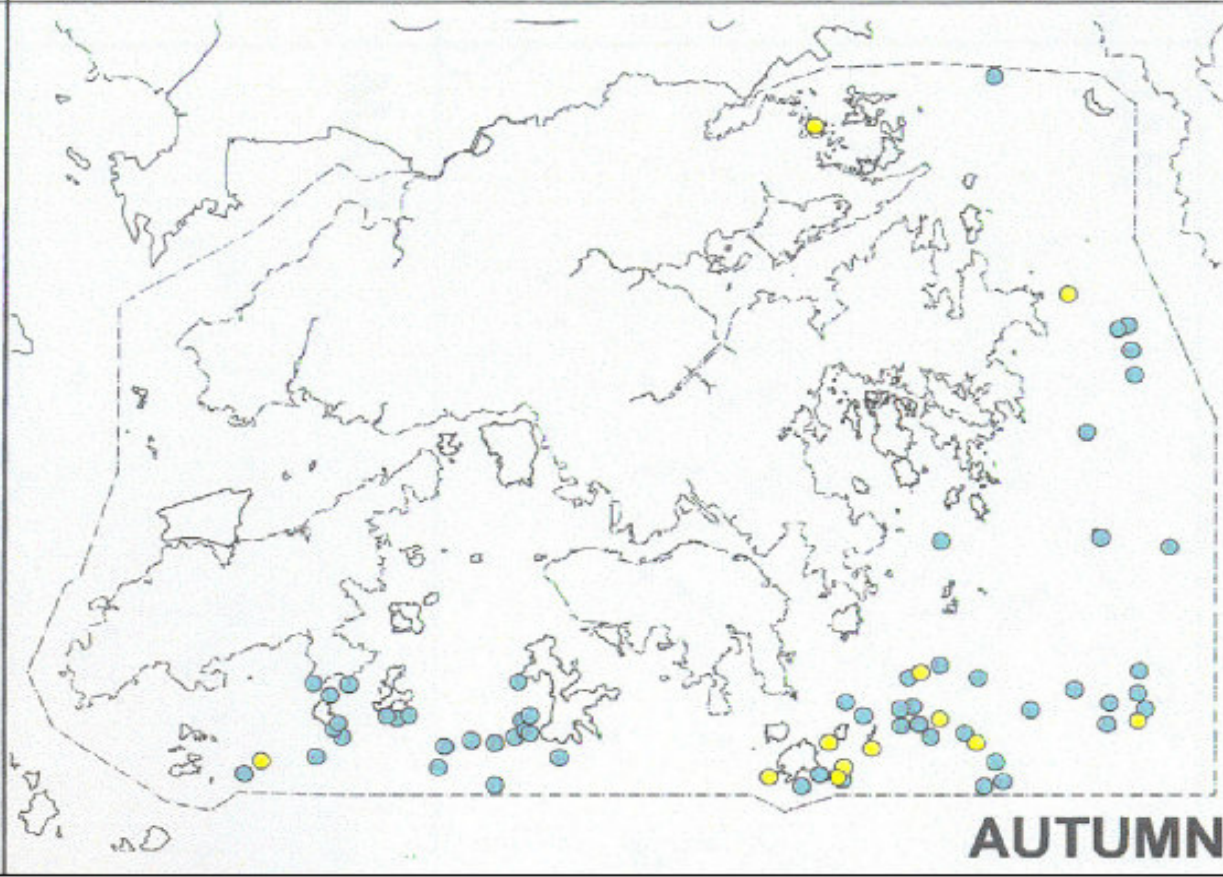

WINTER

SPRING

SUMMER

AUTUMN

EXTRACTED FROM HUNG (2005)

SEASONAL VARIATION ON SIGHTINGS OF FINLESS PORPOISE

SCALE	NTS	DATE	AUG 06
CHECK	SLMH	DRAWN	LLMC
JOB NO.	A06605	DRAWING No.	8.9
		Rev	-