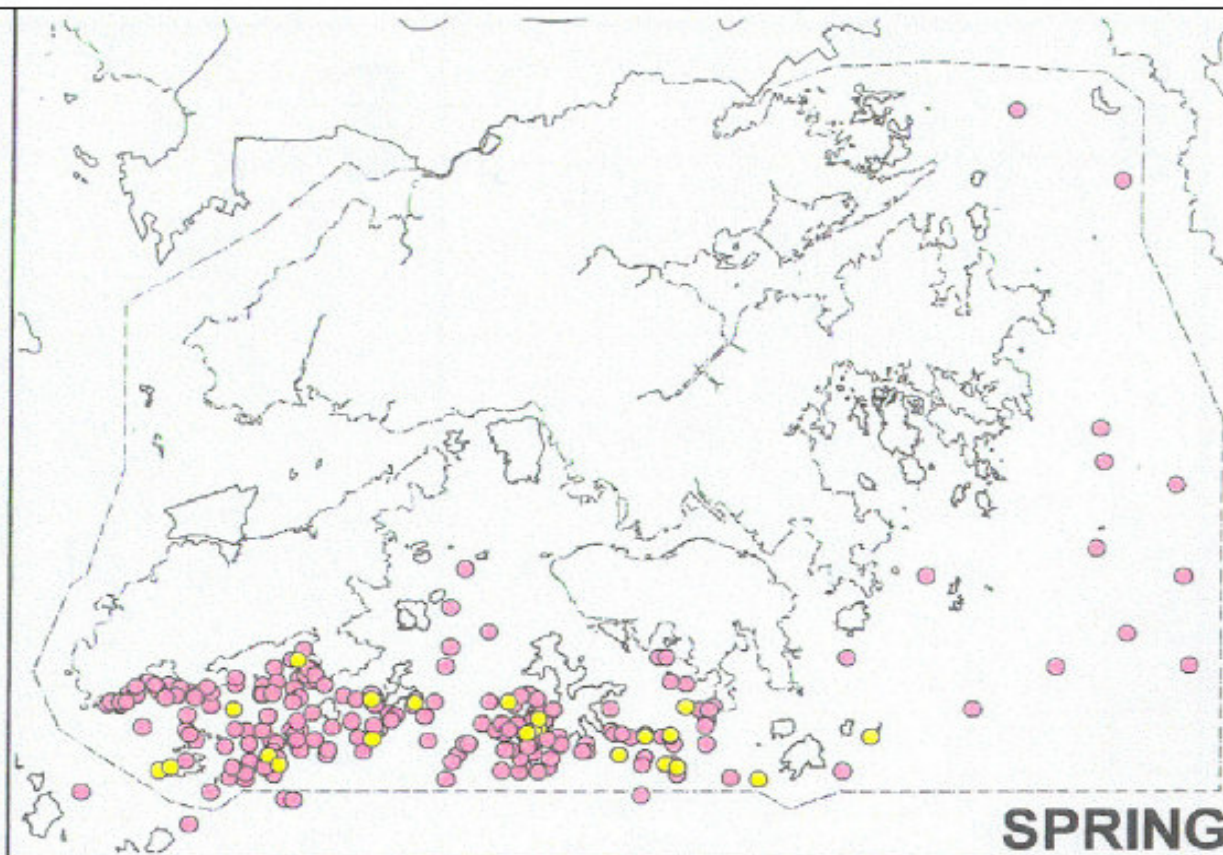

WINTER

SPRING

SUMMER

AUTUMN

EXTRACTED FROM HUNG (2005)

SEASONAL VARIATION ON SIGHTINGS OF FINLESS PORPOISE

SCALE	NTS	DATE	AUG 06
CHECK	SLMH	DRAWN	LLMC
JOB NO.	A06605	DRAWING No.	8.9
		Rev	-