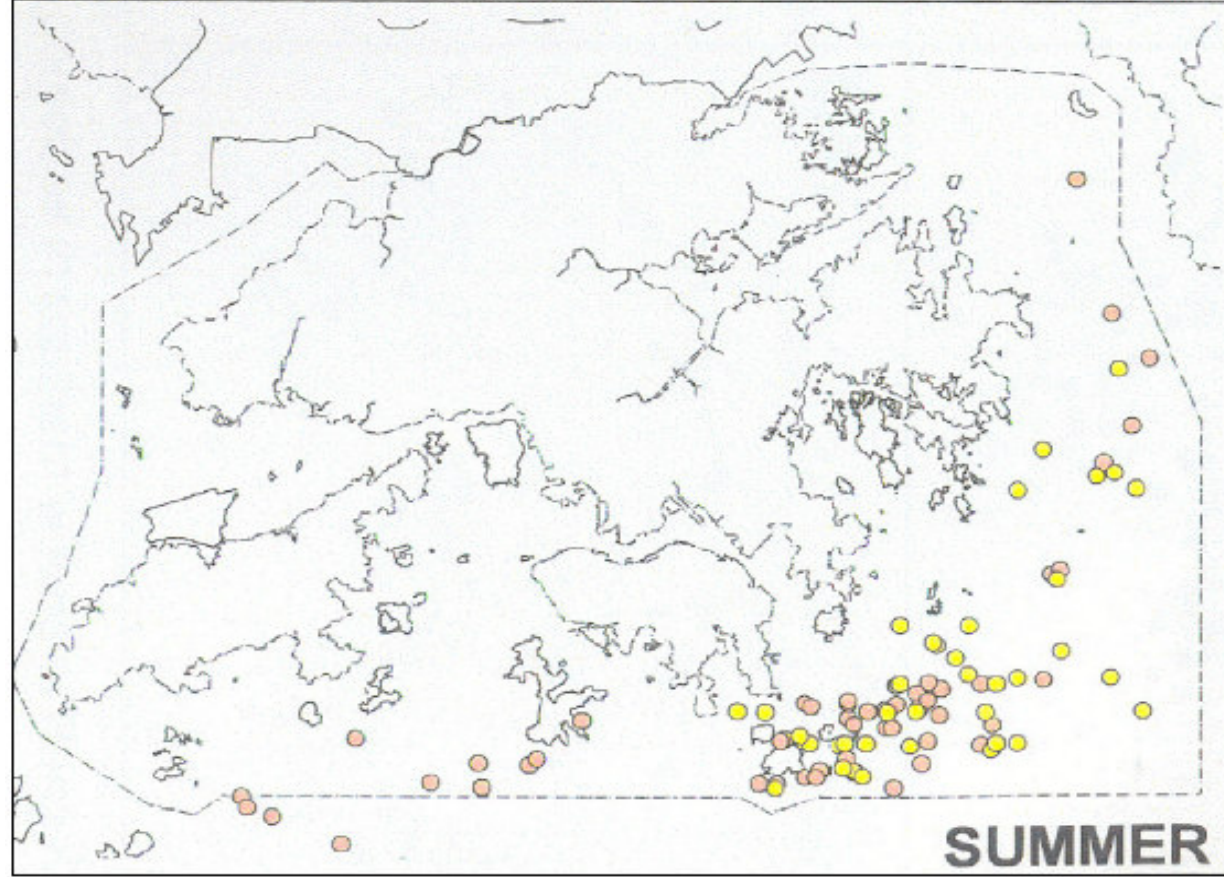

WINTER

SPRING

SUMMER

AUTUMN

EXTRACTED FROM HUNG (2005)

SEASONAL VARIATION ON SIGHTINGS OF FINLESS PORPOISE

SCALE	NTS	DATE	AUG 06
CHECK	SLMH	DRAWN	LLMC
JOB NO.	A06605	DRAWING No.	8.9
		Rev	-