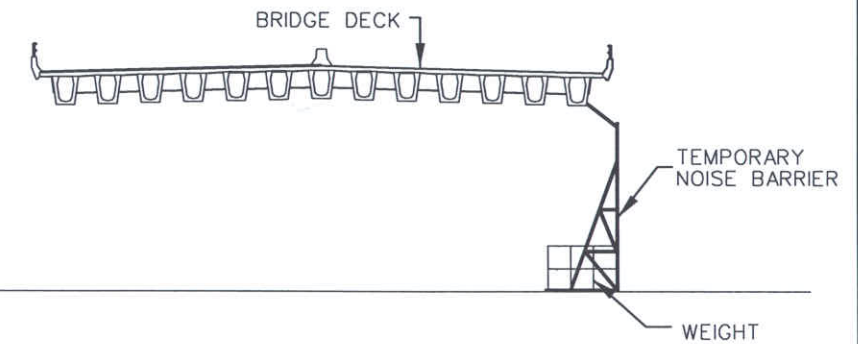

LEGEND:

- LINE OF TEMPORARY NOISE BARRIER
- - - LINE OF TEMPORARY MOVABLE NOISE BARRIER (TO BE PLACED AT LOCATIONS WHERE CONSTRUCTION WORKS ARE IN PROGRESS)

VICTORIA HARBOUR

CITY GARDEN

RECLAMATION EXTENT

NPR2E

NPR1

OIL STREET

NPR2W

HARBOUR HEIGHTS

SEA VIEW ESTATE

WATSON ROAD

東區走廊 ISLAND EASTERN CORRIDOR

TYPICAL SECTION A-A
N.T.S.

816 700 N

816 500 N

837 500 E

837 700 E