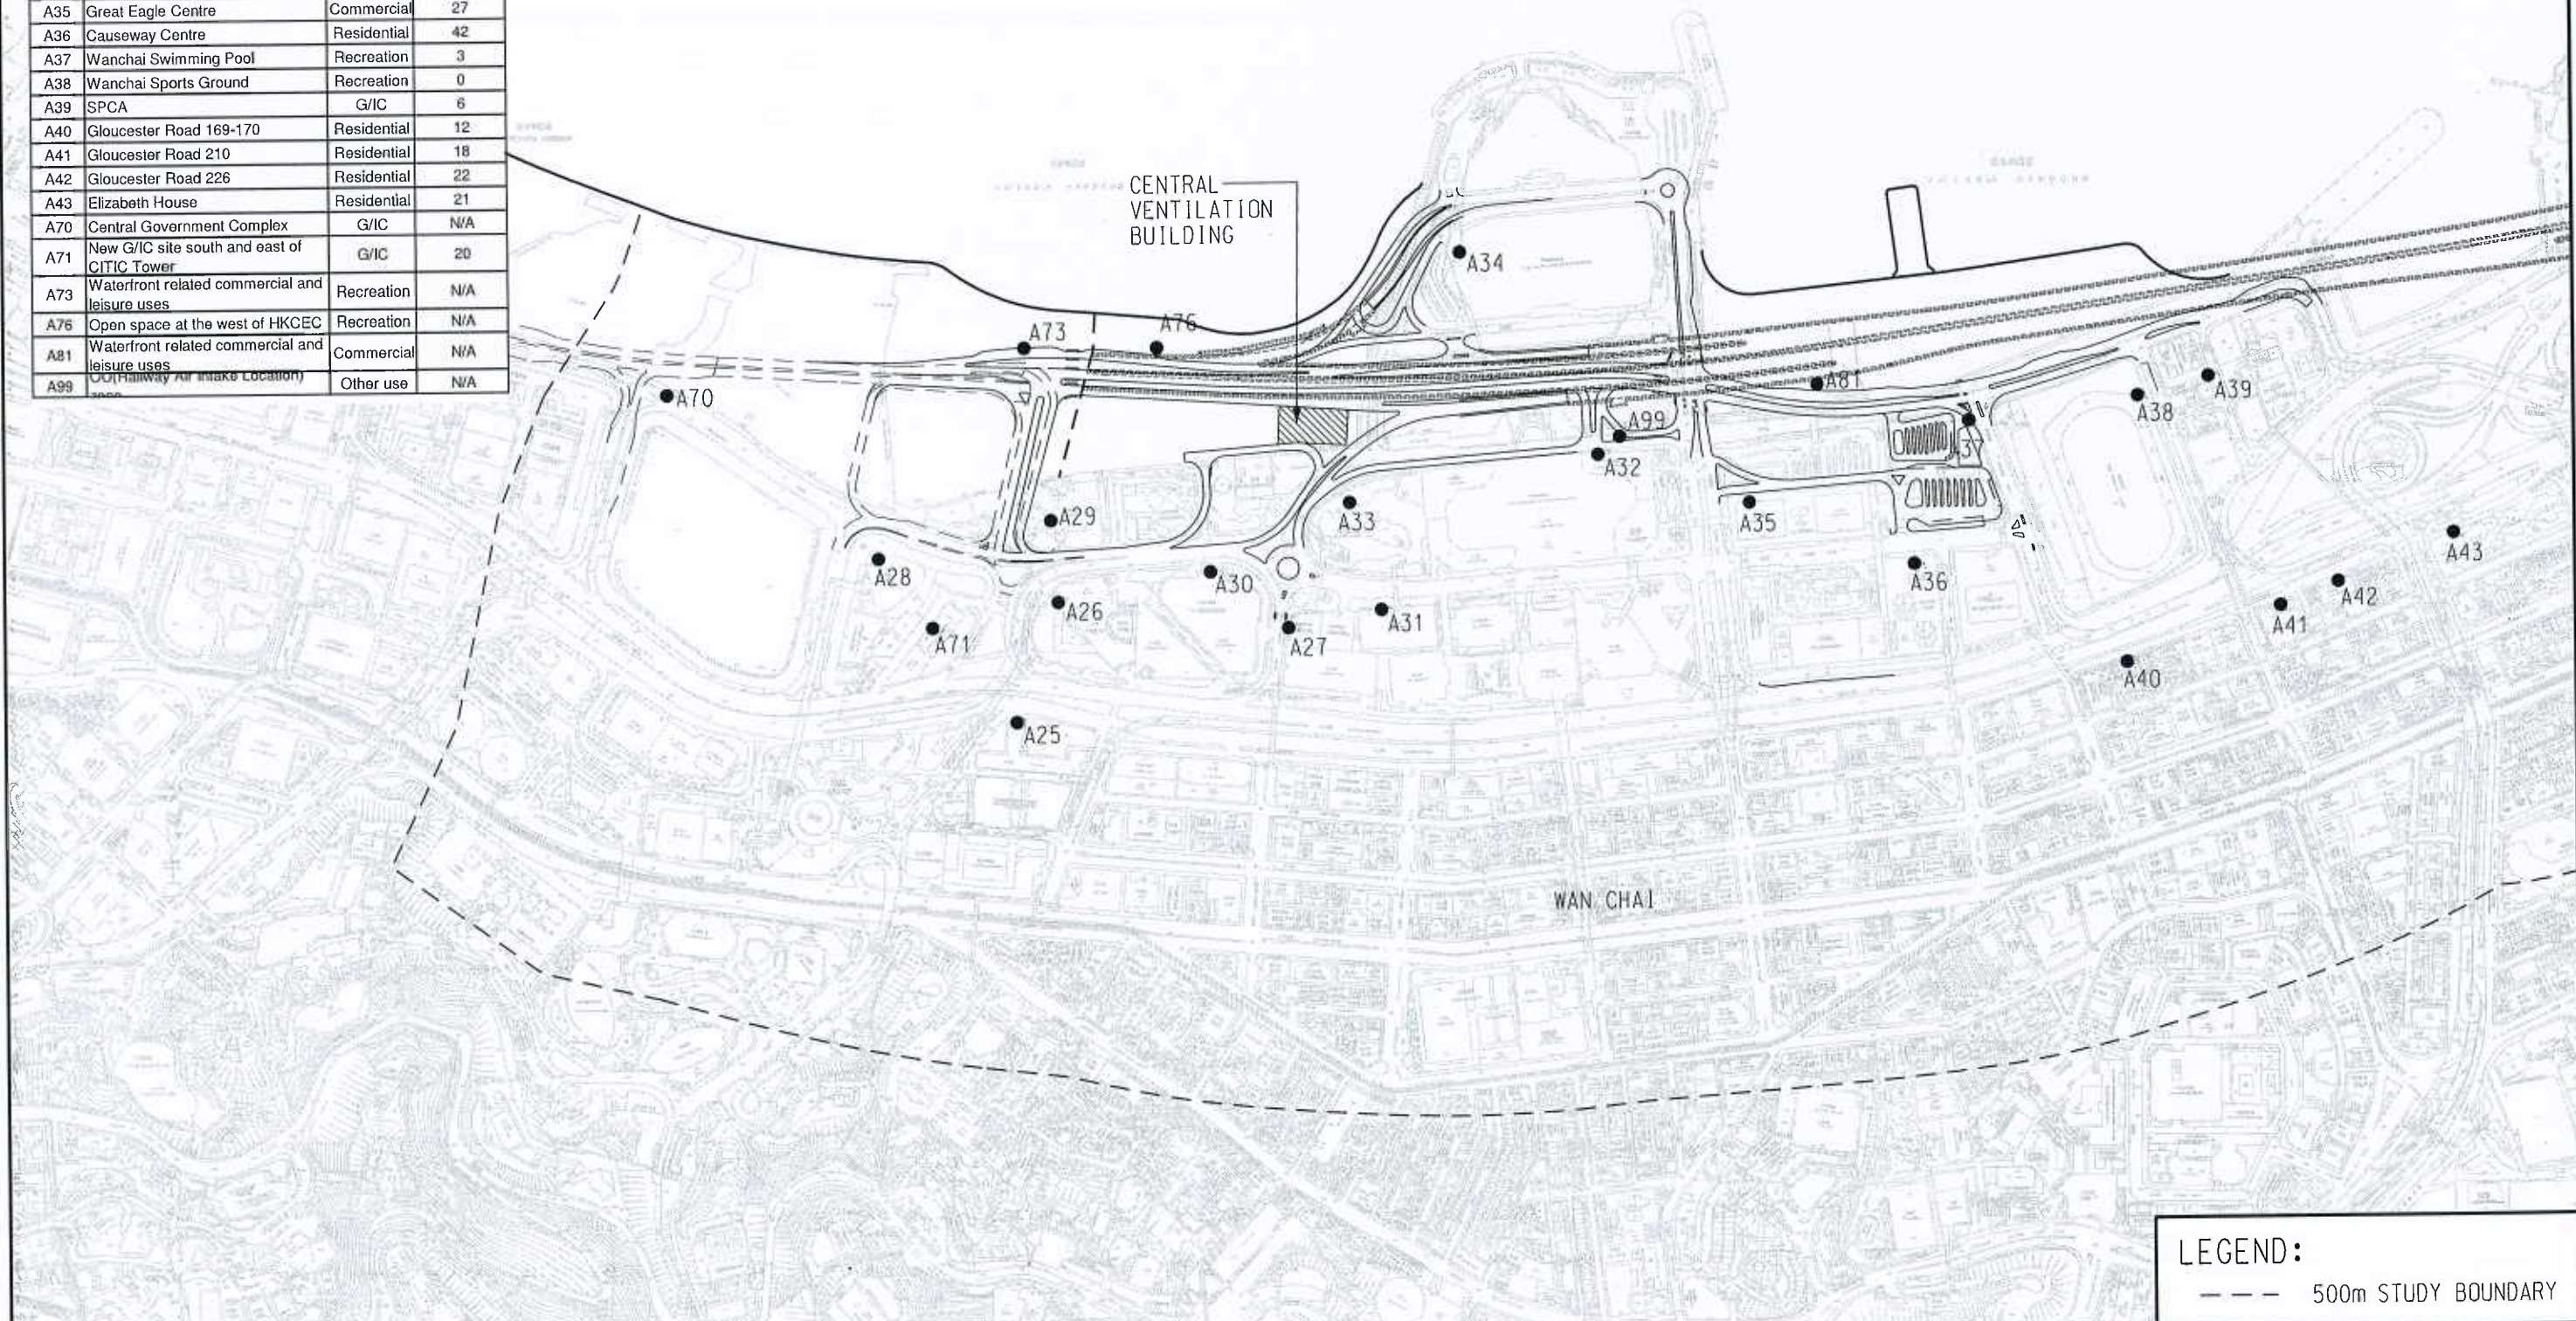

ASRs	Location	Land Use	No. of Floors
A25	Police Headquarters	G/IC	7
A26	HK Academy for Performing Arts (Office/Performance Hall)	G/IC	9
A27	Arts Centre	G/IC	10
A28	Citic Tower	Commercial	42
A29	Servicemen's Guides Association	Commercial	3
A30	HK Academy for Performing Arts (Open Space)	G/IC	9
A31	Shui On Centre	Commercial	34
A32	Hong Kong Convention & Exhibition Centre (HKCEC)	Commercial	46
A33	Pedestrian plaza	Recreation	0
A34	HKCEC Extension	Commercial	8
A35	Great Eagle Centre	Commercial	27
A36	Causeway Centre	Residential	42
A37	Wanchai Swimming Pool	Recreation	3
A38	Wanchai Sports Ground	Recreation	0
A39	SPCA	G/IC	6
A40	Gloucester Road 169-170	Residential	12
A41	Gloucester Road 210	Residential	18
A42	Gloucester Road 226	Residential	22
A43	Elizabeth House	Residential	21
A70	Central Government Complex	G/IC	N/A
A71	New G/IC site south and east of CITIC Tower	G/IC	20
A73	Waterfront related commercial and leisure uses	Recreation	N/A
A76	Open space at the west of HKCEC	Recreation	N/A
A81	Waterfront related commercial and leisure uses	Commercial	N/A
A99	CC (Railway Air intake Location)	Other use	N/A

LEGEND:
 - - - 500m STUDY BOUNDARY