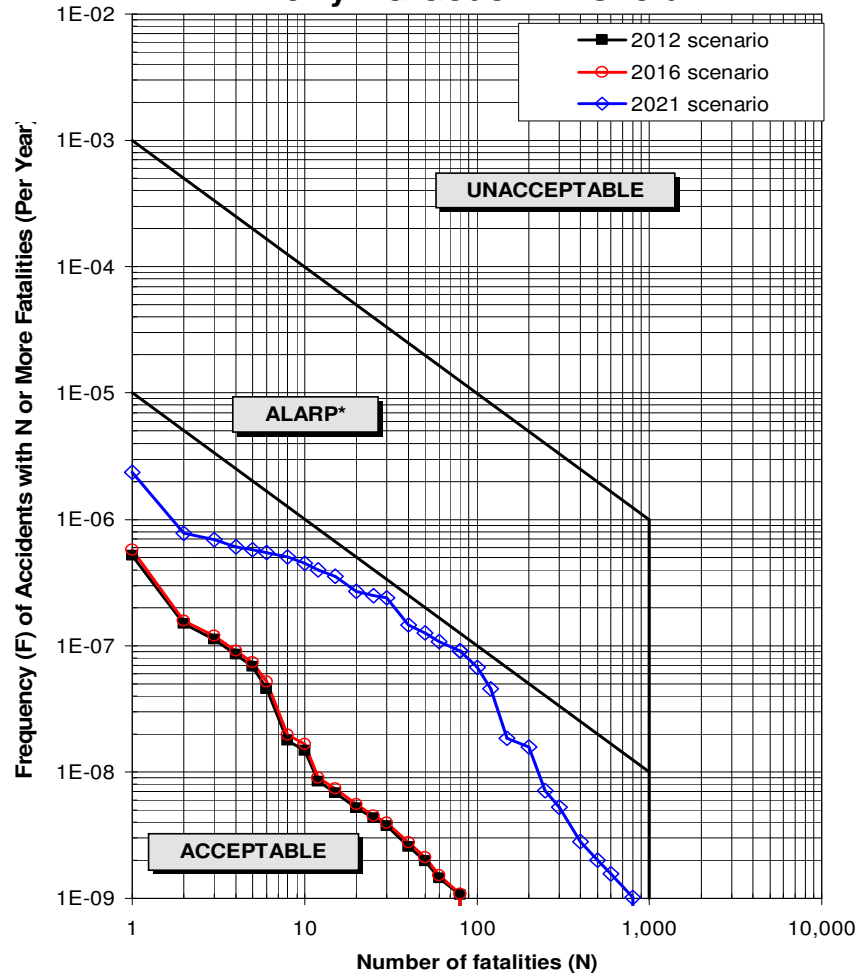

Societal Risk for KTD Project Kerry DG Godown - Overall

* Risk within this region should be reduced to as low as reasonably practicable

SCALE	N.T.S.	DATE	OCT 08
CHECK	BKAY	DRAWN	-
JOB NO.	60022503	DRAWING No.	11.4.4A
		Rev	-